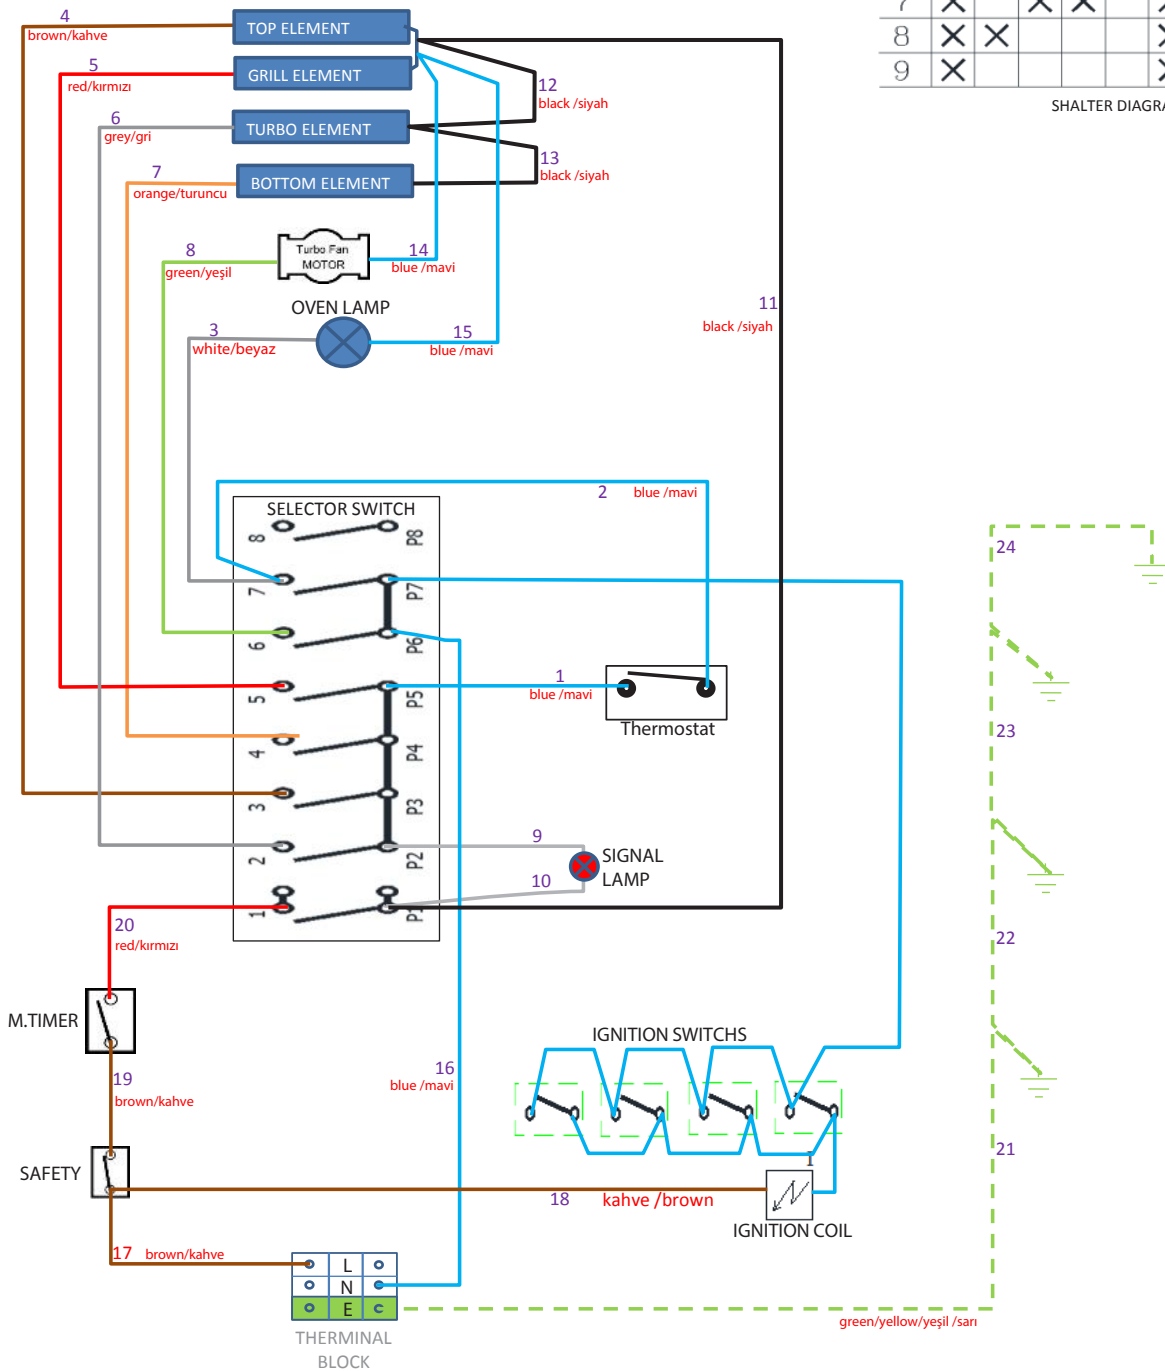

Wiring Diagram

0+9 ego 2015

	P1	P2	P3	P4	P5	P6	P7	P8	
0									
1	X						X	X	☀
2	X		X	X			X	X	☰
3	X			X			X	X	☰
4	X		X				X	X	☰
5	X				X		X	X	☰
6	X				X	X	X	X	☰
7	X		X	X		X	X	X	☰
8	X	X				X	X	X	☰
9	X					X	X	X	☰

SHALTER DIAGRAM