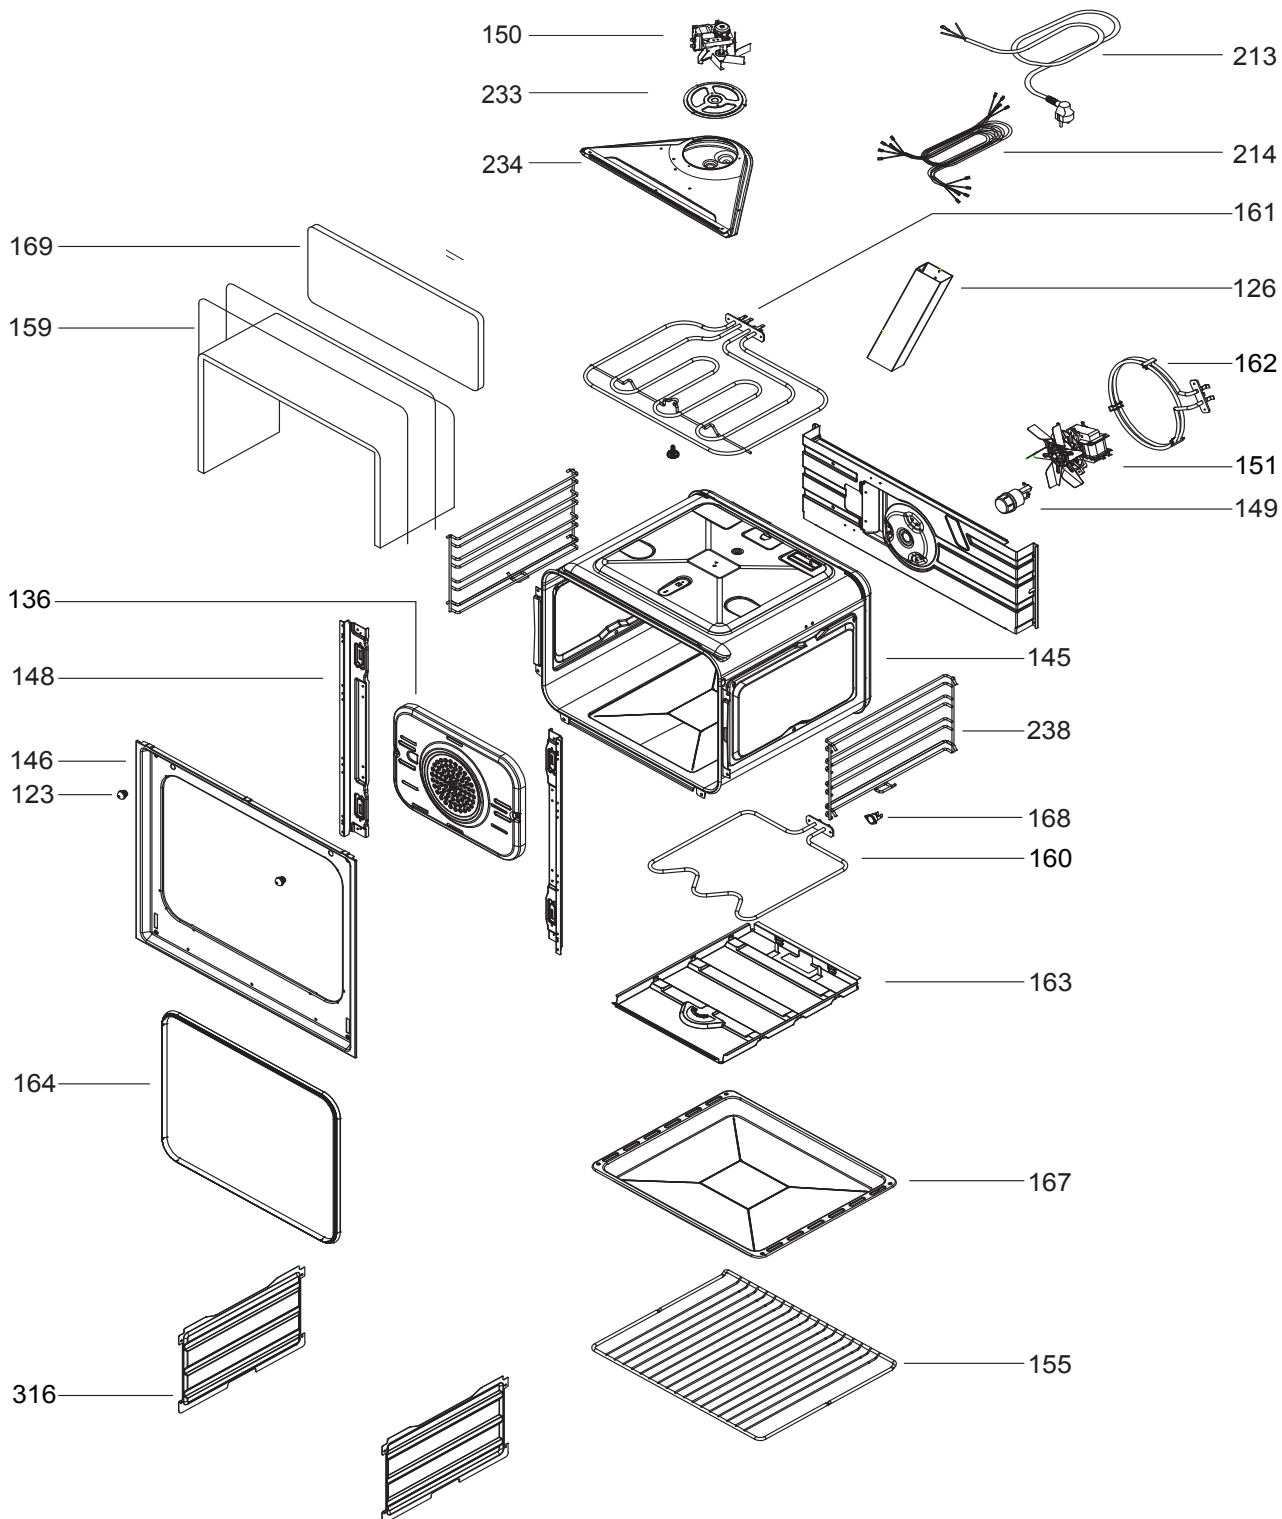

Version 1.1

www.tisira.com

Exploded View

Exploded View

* Complete Door Assembly (5791106)

Exploded View

Exploded View

Parts List

Parts List

ID	Part N#	Factory ID	Description
96	5791200	H25-30-120-005	Door hinge (L and R)
114	5791408	H20-25-320-126	Inner Glass Bottom Plastic Bracket - Right
115	5791409	H20-25-320-125	Inner Glass Bottom Plastic Bracket - Left
136	5791301	YFT60-4200-020-010	Back Plate - Emamel
142	5791203	YFT60-4000-010-027	Runners for Drawer (L or R)
149	5191505	H35-30-280-020	Globe and Holder
150	5791518	H35-30-340-018	Cooling Fan
151	5191506	H35-30-340-003	Oven Fan
155	5191215	H25-10-160-014	Wire Rack
160	5191501	H35-25-160-002	Bottom Element
161	5791504	H35-25-160-001	Grill Element
162	5791505	H35-25-160-004	Circular Element
164	5791900	H70-10-130-003	Door Seal
167	5791300	YORTK-0700-020-001	Drip Tray - 30mm
168	5191510	H35-30-360-018	Safety Device (Thermostat 120 degC)
195	5791108	YFT60-36IM-010-012	Assembled Front Panel - Warming Drawer (Stainless Steel)
197	5791210	YFT60-41SP-030-012	Front Base Grill - Black
205	5791405	H20-25-180-011	Plastic Adjustable Foot
210	5791404	H20-25-320-089	Plastic Wheel
211	5291510	H35-30-180-005	Terminal Box
213	5791511	H35-10-160-010	Flexible Power Cord + Plug (AUS 15A)
223	5791109	YFT90-21GS-030-001	Side Panel - Stainless Steel (Left & Right) - Reversible
238	5791202	H25-45-100-023	Side Rack (L or R)
241	5191410	YFA60-41SP-030-038	Door Plastic Profile
256	5791804	H20-25-320-023	Functions Light
273	5791801	H15-20-140-012	Inner Glass one of these is middle glass
278	5191405	H20-25-320-080	Inner Glass Top Plastic Bracket - Right
279	5191406	H20-25-320-081	Inner Glass Top Plastic Bracket - Left
286	2299637	H25-70-140-137	Natural Gas Regulator - Laite
316	5791902	YORTK-4000-020-046	Catalytic Liners L & R
100+124	5791107	YFT60-66SP-030-011 H20-25-280-019	Assembled Handle - Black
*	5791106	Various	Complete Assembled Oven Door with Handle and Hinges - SS