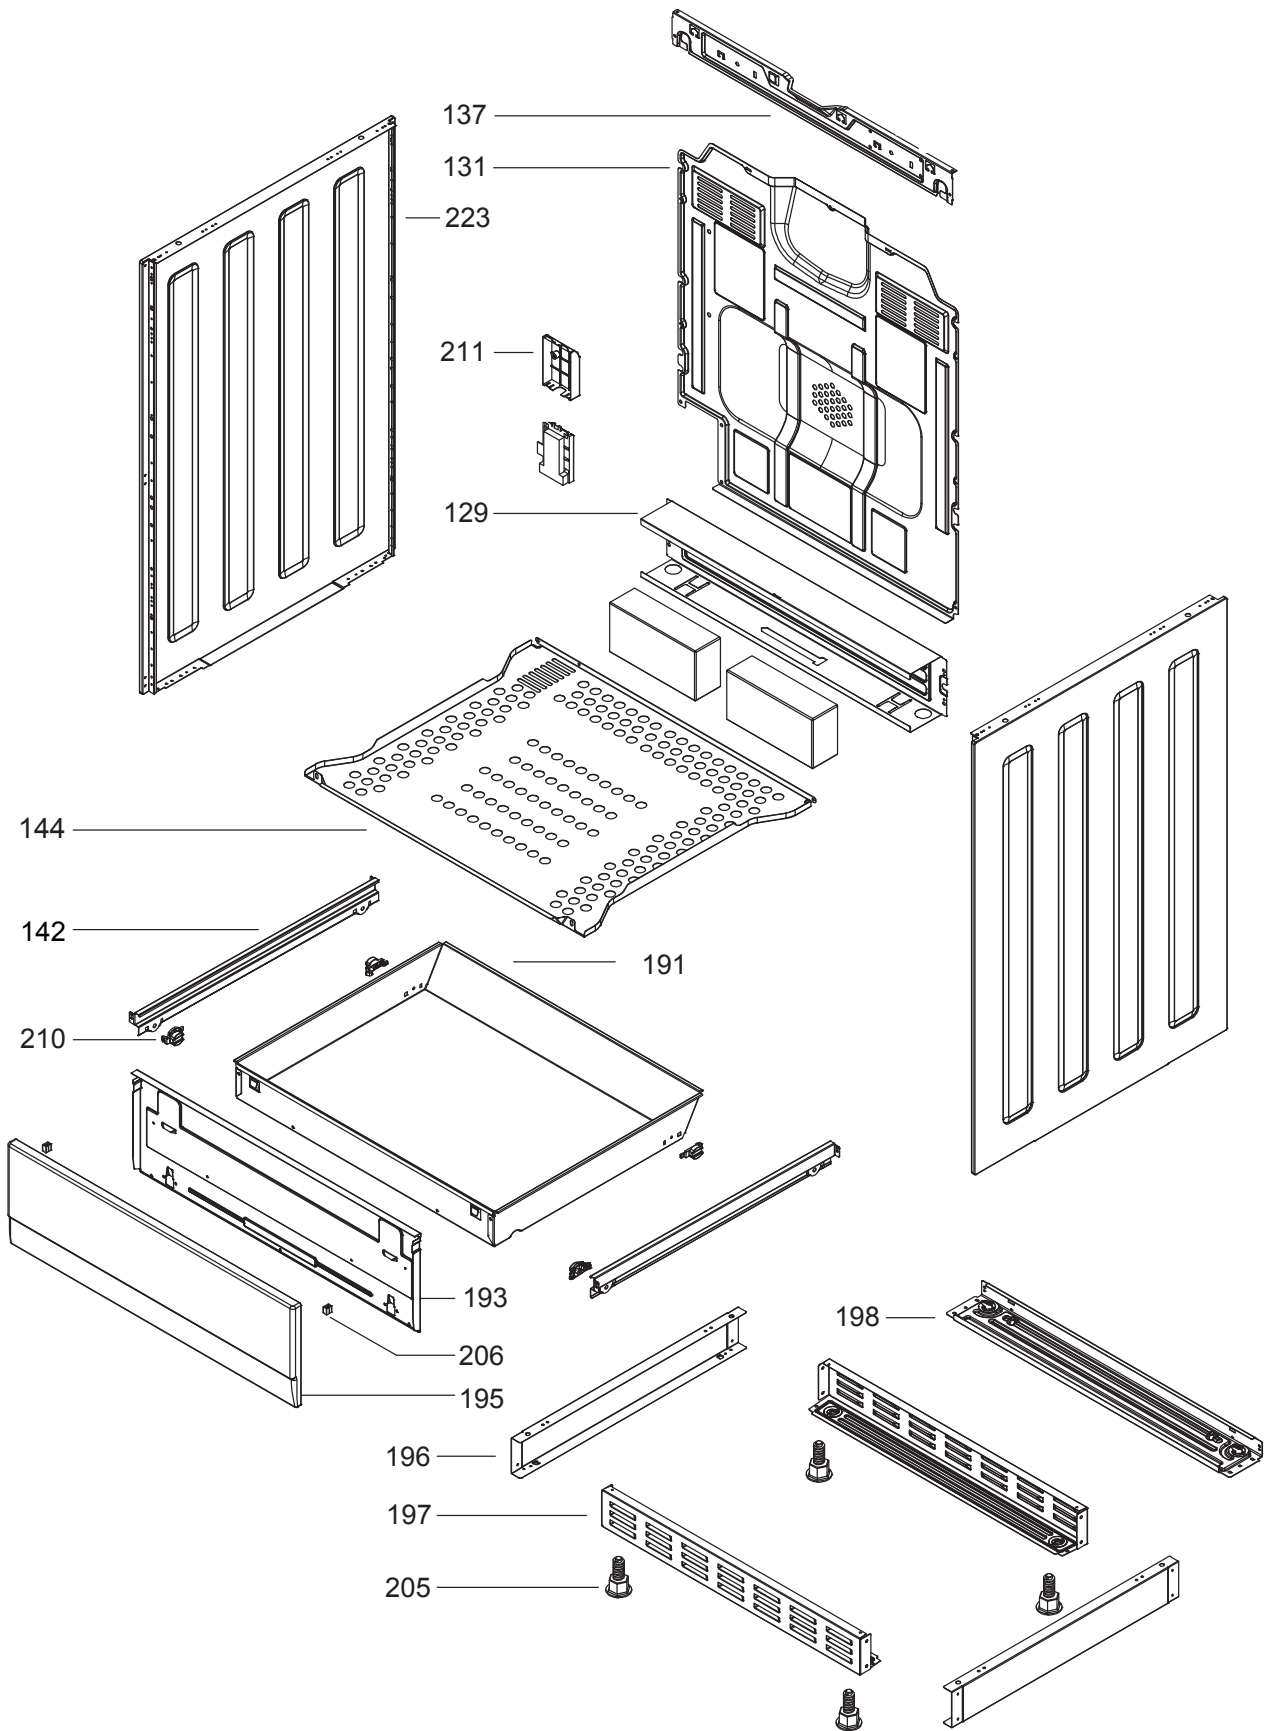

Version 1.1

www.tisira.com

Exploded View

Exploded View

* Complete Door Assembly (5791106)

Exploded View

Exploded View

Parts List

Parts List

ID	Part N#	Factory ID	Description
96	5791200	H25-30-120-005	Door hinge (L and R)
114	5791408	H20-25-320-126	Inner Glass Bottom Plastic Bracket - Right
115	5791409	H20-25-320-125	Inner Glass Bottom Plastic Bracket - Left
136	5791301	YFT60-4200-020-010	Back Plate - Emamel
142	5791203	YFT60-4000-010-027	Runners for Drawer (L or R)
149	5191505	H35-30-280-020	Globe and Holder
150	5791518	H35-30-340-018	Cooling Fan
151	5191506	H35-30-340-003	Oven Fan
155	5191215	H25-10-160-014	Wire Rack
160	5191501	H35-25-160-002	Bottom Element
161	5791504	H35-25-160-001	Grill Element
162	5791505	H35-25-160-004	Circular Element
164	5791900	H70-10-130-003	Door Seal
167	5791300	YORTK-0700-020-001	Drip Tray - 30mm
168	5191510	H35-30-360-018	Safety Device (Thermostat 120 degC)
195	5791108	YFT60-36IM-010-012	Assembled Front Panel - Warming Drawer (Stainless Steel)
197	5791210	YFT60-41SP-030-012	Front Base Grill - Black
205	5791405	H20-25-180-011	Plastic Adjustable Foot
210	5791404	H20-25-320-089	Plastic Wheel
211	5291510	H35-30-180-005	Terminal Box
213	5791511	H35-10-160-010	Flexible Power Cord + Plug (AUS 15A)
223	5791109	YFT90-21GS-030-001	Side Panel - Stainless Steel (Left & Right) - Reversible
238	5791202	H25-45-100-023	Side Rack (L or R)
241	5191410	YFA60-41SP-030-038	Door Plastic Profile
256	5791804	H20-25-320-023	Functions Light
273	5791801	H15-20-140-012	Inner Glass one of these is middle glass
278	5191405	H20-25-320-080	Inner Glass Top Plastic Bracket - Right
279	5191406	H20-25-320-081	Inner Glass Top Plastic Bracket - Left
286	2299637	H25-70-140-137	Natural Gas Regulator - Laite
316	5791902	YORTK-4000-020-046	Catalytic Liners L & R
100+124	5791107	YFT60-66SP-030-011 H20-25-280-019	Assembled Handle - Black
*	5791106	Various	Complete Assembled Oven Door with Handle and Hinges - SS