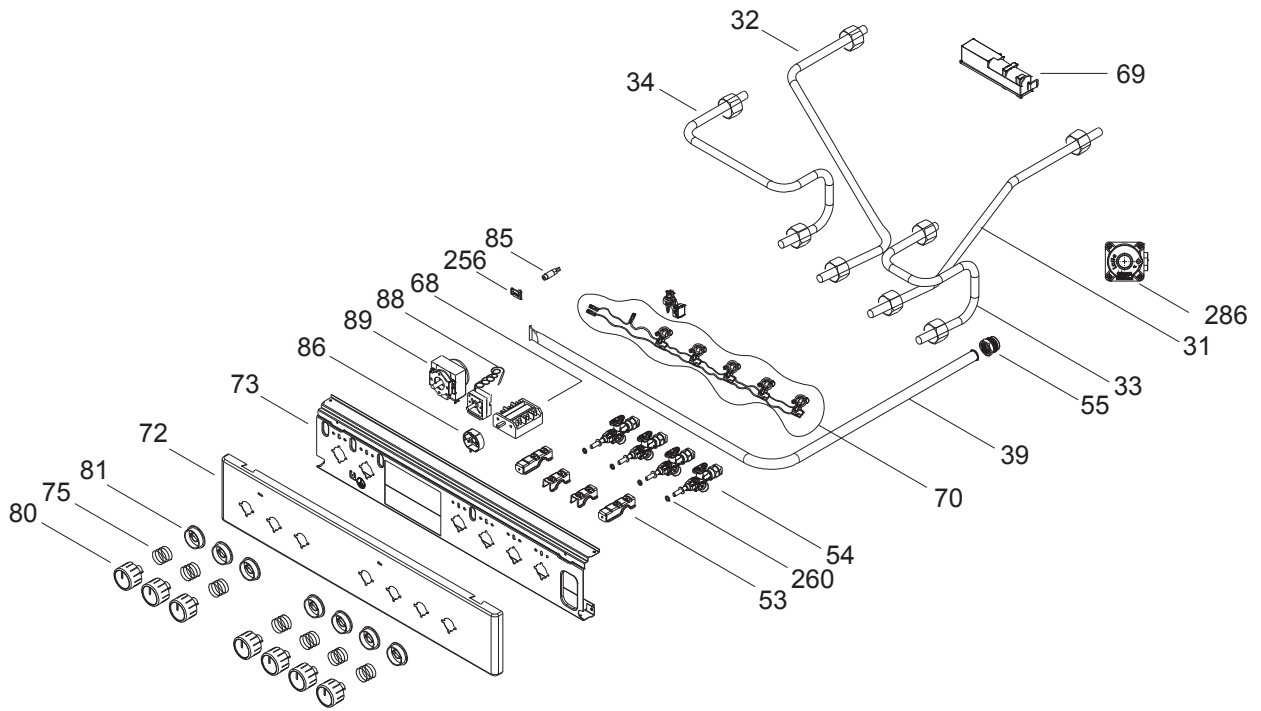

Version 1.1

www.tisira.com

Exploded View

Exploded View

* Complete Door Assembly (5791106)

Exploded View

Exploded View

Parts List

Parts List

ID	Part N#	Factory ID	Description
96	5791200	H25-30-120-005	Door hinge (L and R)
114	5791408	H20-25-320-126	Inner Glass Bottom Plastic Bracket - Right
115	5791409	H20-25-320-125	Inner Glass Bottom Plastic Bracket - Left
136	5791301	YFT60-4200-020-010	Back Plate - Emamel
142	5791203	YFT60-4000-010-027	Runners for Drawer (L or R)
149	5191505	H35-30-280-020	Globe and Holder
150	5791518	H35-30-340-018	Cooling Fan
151	5191506	H35-30-340-003	Oven Fan
155	5191215	H25-10-160-014	Wire Rack
160	5191501	H35-25-160-002	Bottom Element
161	5791504	H35-25-160-001	Grill Element
162	5791505	H35-25-160-004	Circular Element
164	5791900	H70-10-130-003	Door Seal
167	5791300	YORTK-0700-020-001	Drip Tray - 30mm
168	5191510	H35-30-360-018	Safety Device (Thermostat 120 degC)
195	5791108	YFT60-36IM-010-012	Assembled Front Panel - Warming Drawer (Stainless Steel)
197	5791210	YFT60-41SP-030-012	Front Base Grill - Black
205	5791405	H20-25-180-011	Plastic Adjustable Foot
210	5791404	H20-25-320-089	Plastic Wheel
211	5291510	H35-30-180-005	Terminal Box
213	5791511	H35-10-160-010	Flexible Power Cord + Plug (AUS 15A)
223	5791109	YFT90-21GS-030-001	Side Panel - Stainless Steel (Left & Right) - Reversible
238	5791202	H25-45-100-023	Side Rack (L or R)
241	5191410	YFA60-41SP-030-038	Door Plastic Profile
256	5791804	H20-25-320-023	Functions Light
273	5791801	H15-20-140-012	Inner Glass one of these is middle glass
278	5191405	H20-25-320-080	Inner Glass Top Plastic Bracket - Right
279	5191406	H20-25-320-081	Inner Glass Top Plastic Bracket - Left
286	2299637	H25-70-140-137	Natural Gas Regulator - Laite
316	5791902	YORTK-4000-020-046	Catalytic Liners L & R
100+124	5791107	YFT60-66SP-030-011 H20-25-280-019	Assembled Handle - Black
*	5791106	Various	Complete Assembled Oven Door with Handle and Hinges - SS