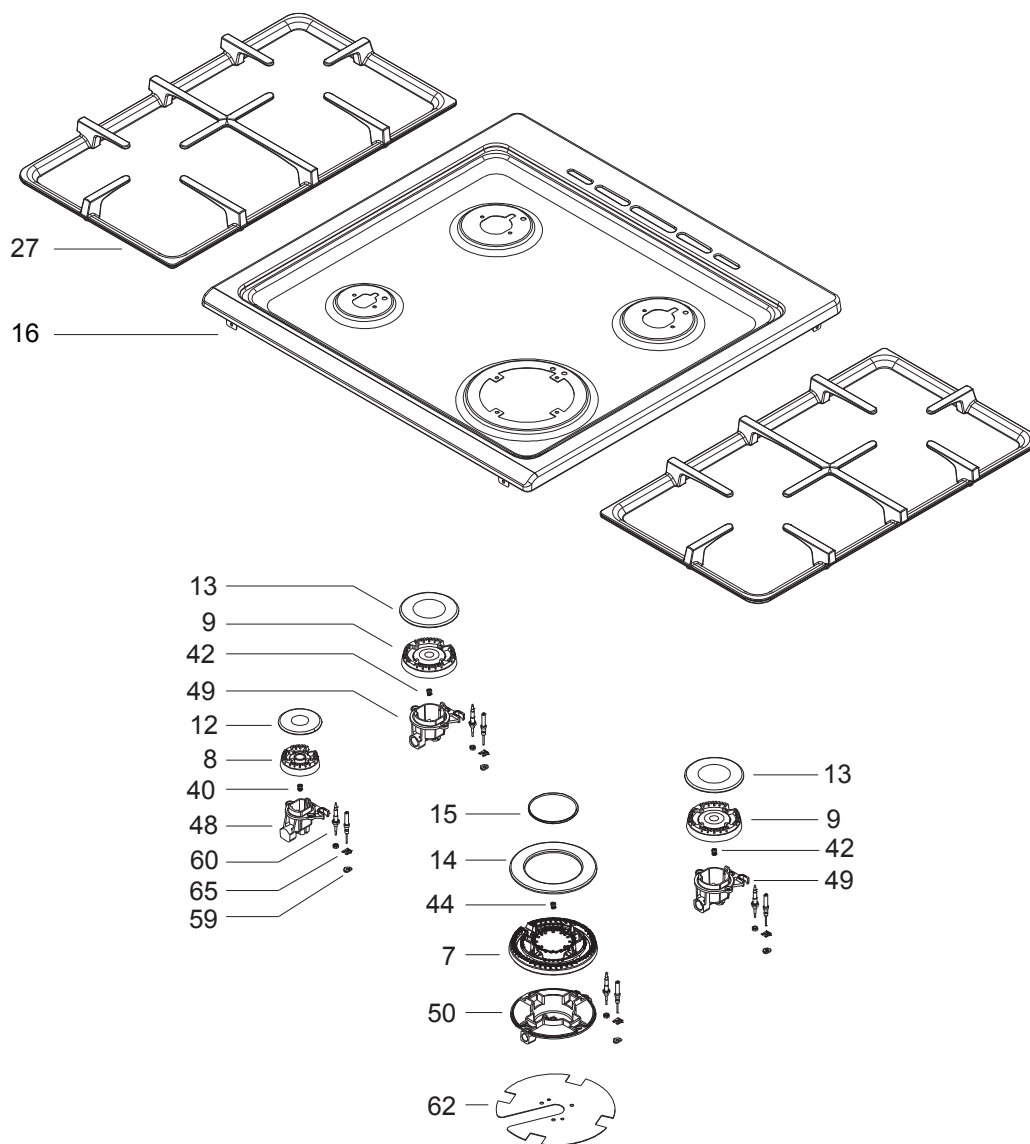

Version 1.1

www.tisira.com

Exploded View

Exploded View

* Complete Door Assembly (5791106)

Exploded View

Exploded View

Parts List

Parts List

ID	Part N#	Factory ID	Description
96	5791200	H25-30-120-005	Door hinge (L and R)
114	5791408	H20-25-320-126	Inner Glass Bottom Plastic Bracket - Right
115	5791409	H20-25-320-125	Inner Glass Bottom Plastic Bracket - Left
136	5791301	YFT60-4200-020-010	Back Plate - Emamel
142	5791203	YFT60-4000-010-027	Runners for Drawer (L or R)
149	5191505	H35-30-280-020	Globe and Holder
150	5791518	H35-30-340-018	Cooling Fan
151	5191506	H35-30-340-003	Oven Fan
155	5191215	H25-10-160-014	Wire Rack
160	5191501	H35-25-160-002	Bottom Element
161	5791504	H35-25-160-001	Grill Element
162	5791505	H35-25-160-004	Circular Element
164	5791900	H70-10-130-003	Door Seal
167	5791300	YORTK-0700-020-001	Drip Tray - 30mm
168	5191510	H35-30-360-018	Safety Device (Thermostat 120 degC)
195	5791108	YFT60-36IM-010-012	Assembled Front Panel - Warming Drawer (Stainless Steel)
197	5791210	YFT60-41SP-030-012	Front Base Grill - Black
205	5791405	H20-25-180-011	Plastic Adjustable Foot
210	5791404	H20-25-320-089	Plastic Wheel
211	5291510	H35-30-180-005	Terminal Box
213	5791511	H35-10-160-010	Flexible Power Cord + Plug (AUS 15A)
223	5791109	YFT90-21GS-030-001	Side Panel - Stainless Steel (Left & Right) - Reversible
238	5791202	H25-45-100-023	Side Rack (L or R)
241	5191410	YFA60-41SP-030-038	Door Plastic Profile
256	5791804	H20-25-320-023	Functions Light
273	5791801	H15-20-140-012	Inner Glass one of these is middle glass
278	5191405	H20-25-320-080	Inner Glass Top Plastic Bracket - Right
279	5191406	H20-25-320-081	Inner Glass Top Plastic Bracket - Left
286	2299637	H25-70-140-137	Natural Gas Regulator - Laite
316	5791902	YORTK-4000-020-046	Catalytic Liners L & R
100+124	5791107	YFT60-66SP-030-011 H20-25-280-019	Assembled Handle - Black
*	5791106	Various	Complete Assembled Oven Door with Handle and Hinges - SS