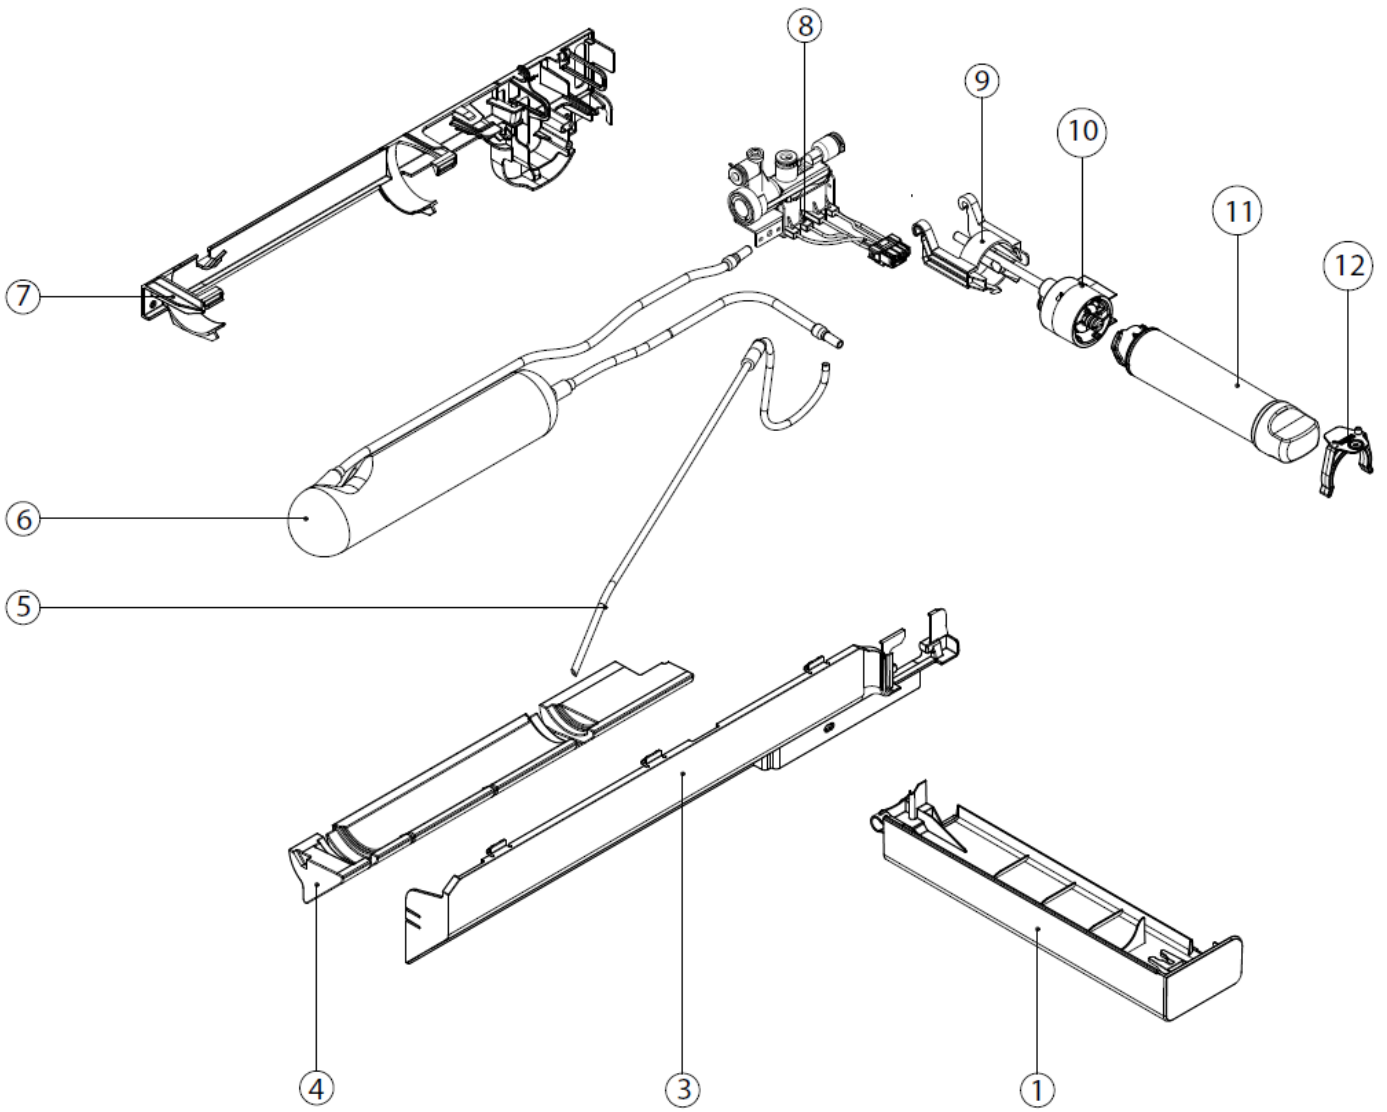

Matrix	PNC	ELC	Brand	Model	Market
A	925060611	00	Westinghouse	WQE6870SA AU	AU
B	925060612	00	Westinghouse	WQE6870BA AU	AU

Pos	Part No.	Matrix		Description
1	A06742603	A	B	GASKET SLIM 3.5 HOUSING T6
2	A06742604	A	B	GASKET SLIM 3.5 HOUSING T10
3	A06809104	A	B	BOX FFIM HOUSING ASSY HF
4	A07035707	A	B	S/A-AIR HAN LCFFIM 220V50HZ BC
11	242095404	A	B	INSULATION FOAM AIR HANDLER
12	243297608	A	B	ICE MAKER MDR4 BC
13	A12681101	A	B	PIN-ANTI TWIST BUCKET LCFFIM
18	A06833617	A	B	BUCKET 3.5 SLIM ASSY AVENIR
22	241829001	A	B	BAR DRIVE BM FFIM
24	A06809502	A	B	FOAM DYCO TUBE MDR4

Model :WQE6870SA
WQE6870BA

Water tank