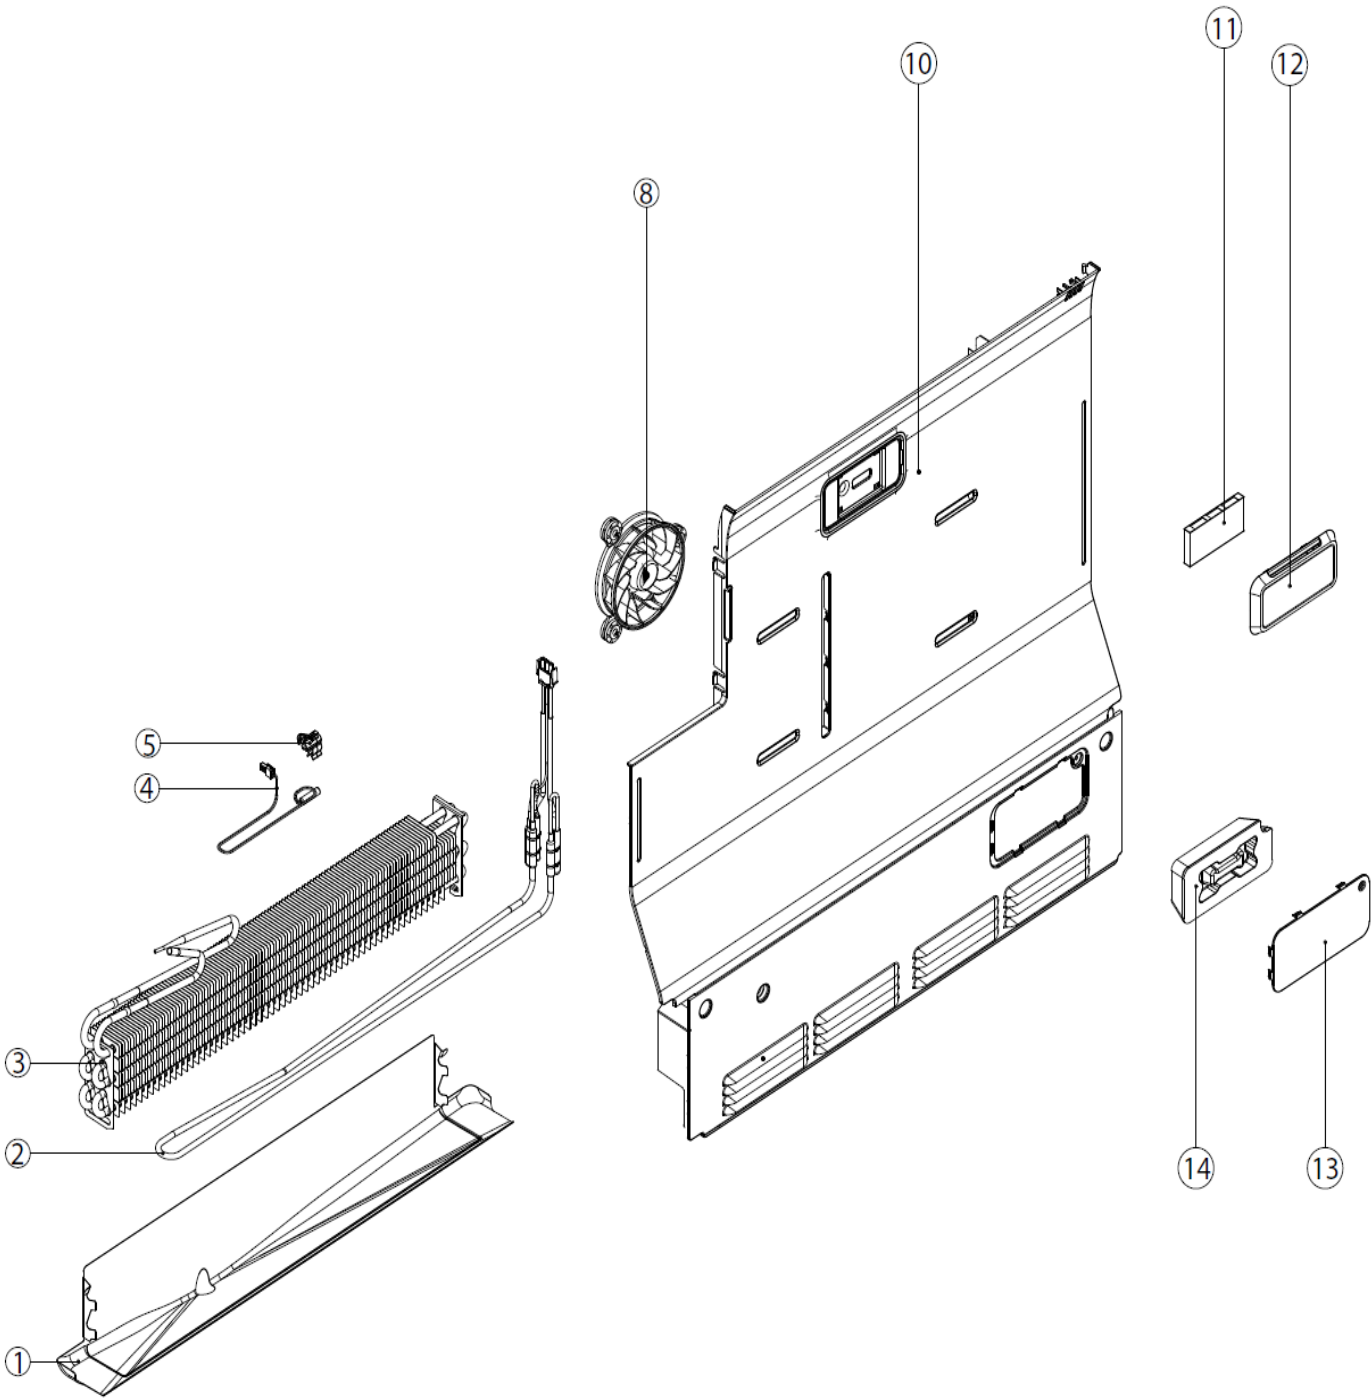

Matrix	PNC	ELC	Brand	Model	Market
A	925060611	00	Westinghouse	WQE6870SA AU	AU
B	925060612	00	Westinghouse	WQE6870BA AU	AU

Pos	Part No.	Matrix		Description
1	A02621701	A	B	BASE COMPRESSOR ASSY MD36
2	A04085502	A	B	TUBE SUCTION MD36 VESA7H
3	811978901	A	B	GROMMET COMPRESSOR
4	811998601	A	B	CLAMP COMPRESSOR
5	A01452509	A	B	PCBA DRIVE EMBRACO VESD11C
6	A10100301	A	B	COMPRESSOR EMB VESD11C
7	A04326602	A	B	CLAMP COMPRESSOR SINGLE
8	A05082902	A	B	ASSEMBLY STEP VALVE RAPTOR
9	A06791814	A	B	CORD POWER AU MDR4 90DG
10	A05172504	A	B	PCB AC LINE FILTER EMC
11	A05173003	A	B	PCB POWER SUPPLY 45W
12	A07446344	A	B	PCB ERF2600_PROG_COB WH BC
13	A12658001	A	B	COVER ASSY PCB BOX MD36
16	A04065201	A	B	CONDENSER DYNAMIC MD36 45DG
17	242220125	A	B	HOSE WATER, PEX
18	A04065101	A	B	PAN DRAIN MD36
19	A02359904	A	B	TUBE DRAIN CORRUGATED MDR4
20	A05314701	A	B	SHROUD DYCO MDR4
21	A05289802	A	B	FAN UNIT DYCO MDR4
22	811998302	A	B	SHAFT ROLLER
23	A06926601	A	B	VALVE (220, PLASTIC FITTING)
24	A07162001	A	B	CLIP TUBE MD36
25	811666601	A	B	ROLLER CABINET MDR4
26	A04061001	A	B	COVER COMP BASE ASSEMBLY MD36
32	242200102	A	B	TUBE 90 DEGREE ELBOW

Model :WQE6870SA
WQE6870BA

Evaporator fridge compartment