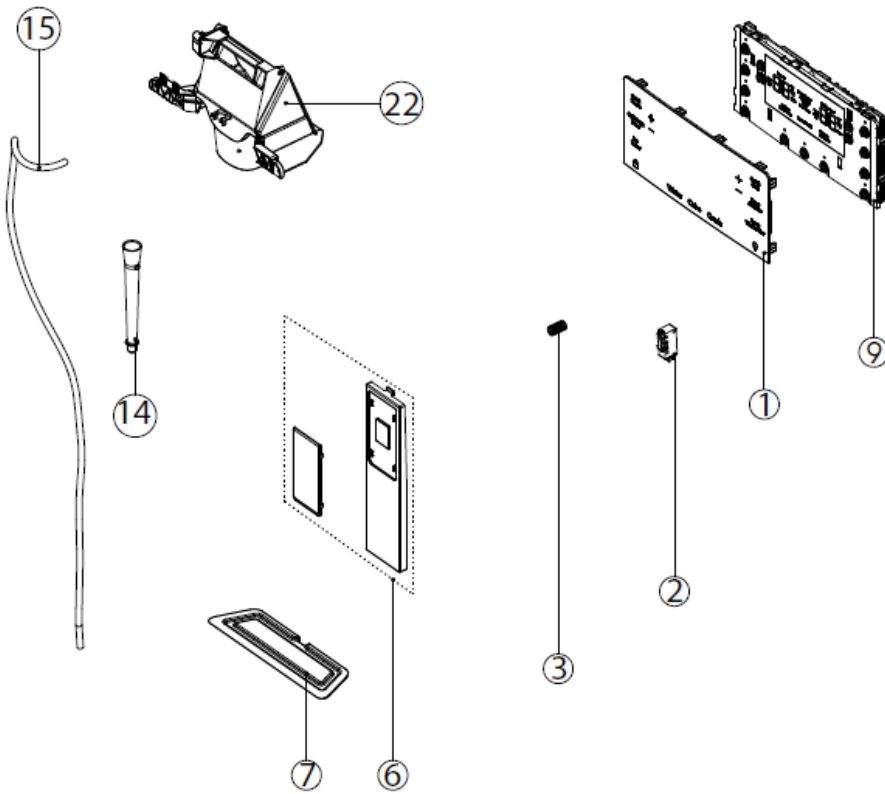

Matrix	PNC	ELC	Brand	Model	Market
A	925060611	00	Westinghouse	WQE6870SA AU	AU
B	925060612	00	Westinghouse	WQE6870BA AU	AU

Pos	Part No.	Matrix		Description
1	A11948301	A	B	TRAY EGG MD36
2	A07212001	A	B	STOP DOOR RH ASSY MD36
3	A04056901	A	B	CLOSURE DOOR RH
4	A18561410	A	B	GASKET DOOR FF R MD36
5	A05354558	A		DOOR SPARE FF AR R GA BC WH
5	A05354560		B	DOOR SPARE FF AR R BSS BC WH
6	A12387601	A	B	NAMEPLATE WHITE WEST
7	A02677501	A	B	SENSOR MAGNET REED SW
8	A04526803	A	B	HEATER FLIP MULLION NA 10W
9	A03987903	A	B	FLIP MULLION ASSEMBLY GR NA MD
10	A01371901	A	B	SPRING FLIP MULLION MD
11	A03986401	A	B	HINGE FLIP MULLION MD36
13	A05354556	A		DOOR SPARE FF AR L GA BC LA WH
13	A05354559		B	DOOR SPARE FF AR L BSS BC WH
14	A18561409	A	B	GASKET DOOR FF L MD36
15	A01376201	A	B	HINGE FLIP MULLION MD
16	A05764301	A	B	FRAME ICE CHUTE FINISHING
17	A07336601	A	B	BIN DOOR FIX CHUTE IW WH HOTF
18	A07337001	A	B	BIN DOOR FIX IW WH MD36 HOTF
19	A07212002	A	B	STOP DOOR LH ASSY MD36
20	A04056902	A	B	CLOSURE DOOR LH
21	A04819203	A	B	LENS ENDCAP FF MD36
22	A15560903	A	B	PCB LITEON 6500K 3030
23	A17003501	A	B	LENS ENDCAP RH POL BC
24	A04525901	A	B	BIN DOOR FLEX DAIRY ASY WHMD36
26	A04853601	A	B	BIN DOOR FLEX SLID ASY WH MD36
27	A07343401	A	B	BIN DOOR BOTTLE WH MD36 HOTF
28	811986814	A	B	RAIL DOOR SUPPORT R MD36
30	A07338001	A	B	BIN DOOR FLEX 1/3 WH MD36 HOTF
31	A07338101	A	B	BIN DOOR FLEX 2/3 WH MD36 HOTF

Model :WQE6870SA
WQE6870BA

Water dispenser