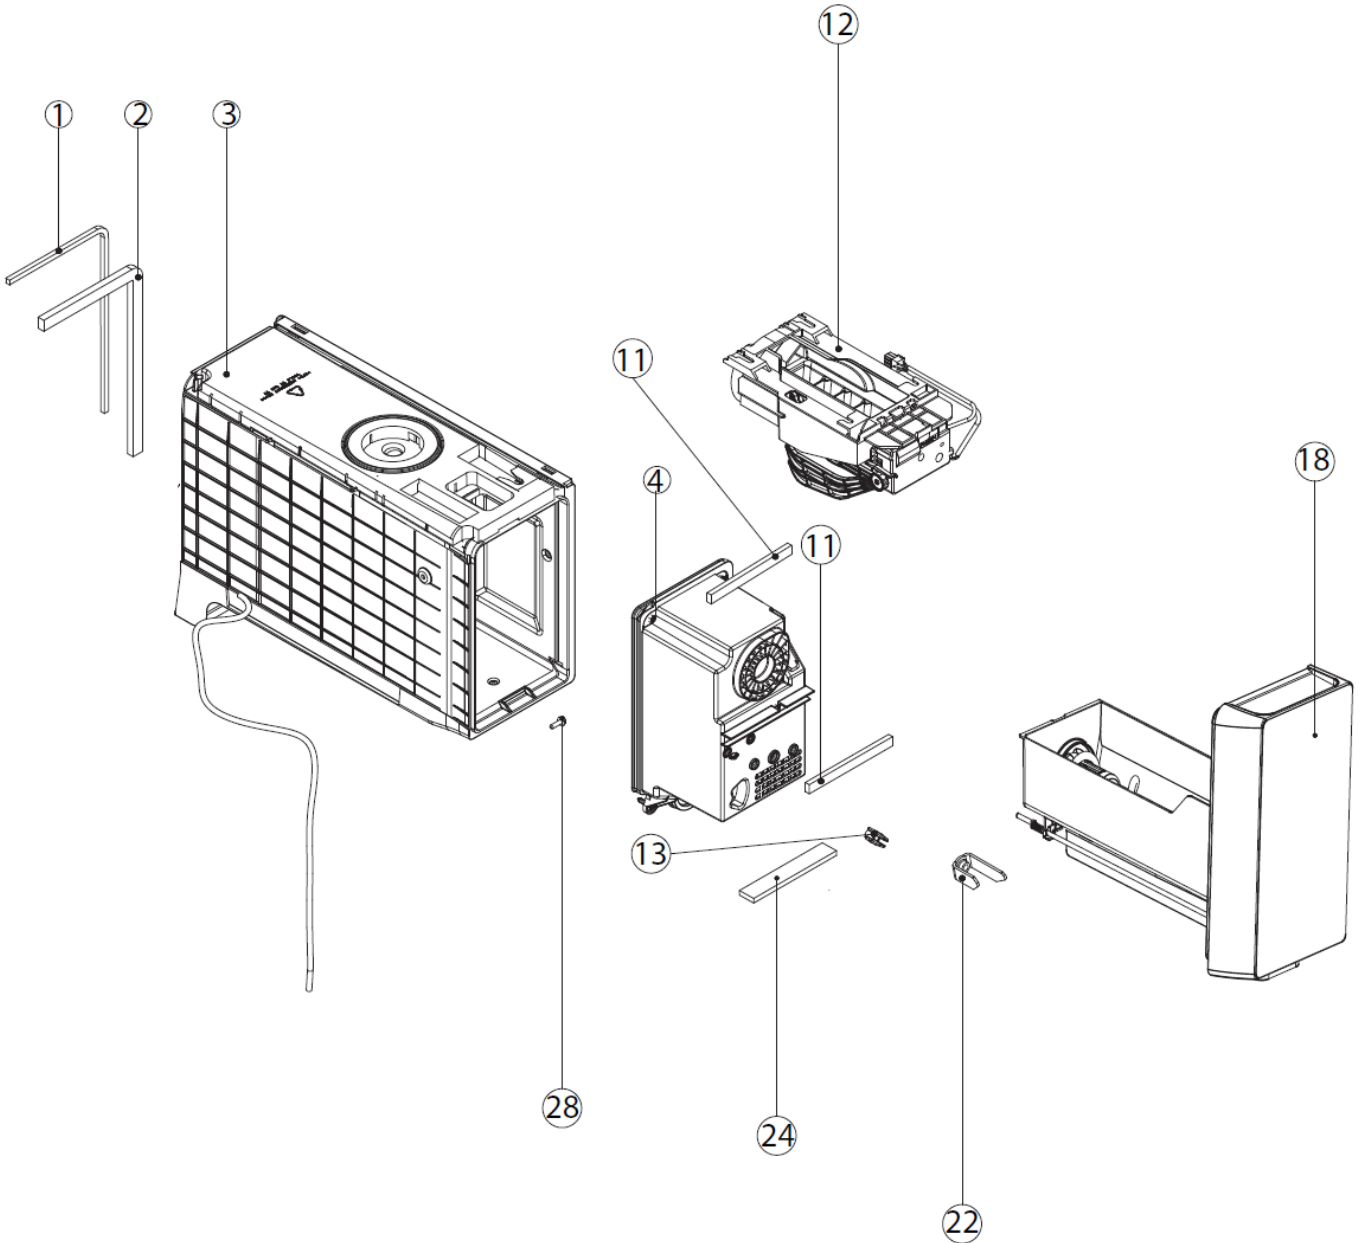

Matrix	PNC	ELC	Brand	Model	Market
A	925060611	00	Westinghouse	WQE6870SA AU	AU
B	925060612	00	Westinghouse	WQE6870BA AU	AU

Pos	Part No.	Matrix		Description
2	A07031301	A	B	COVER WINDOW VCZ MDR4
3	A15283303	A	B	COVER VCZ MF ASSY 230V BC
4	A10952402	A	B	ASSEMBLY DAMPER HEATED BC
5	A15469501	A	B	HEATER VCZ 220V BC
7	A12568003	A	B	MOTOR FAN UNIT NMB 125MM RADIA
11	A13389801	A	B	TRAY EVAP DRAIN BC
12	A16540401	A	B	SUPPORT EPS SIDE EVAP LH BC
13	A15277902	A	B	EVAPORATOR FRZ BC
14	A15278001	A	B	HEATER DEFROST FRZ 230V BC
15	A15004801	A	B	SUPPORT EPS SIDE EVAP RH BC
18	A13389401	A	B	COVER ASY AIR DUCT FRZ RH BC
19	811971603	A	B	COVER SCREW
56	A05206014	A	B	HARNESS ASSY MDR4 FZ/VCZ SUNF (TEMPERATURE SENSOR DEFROST)

Model :WQE6870SA
WQE6870BA

Ice maker