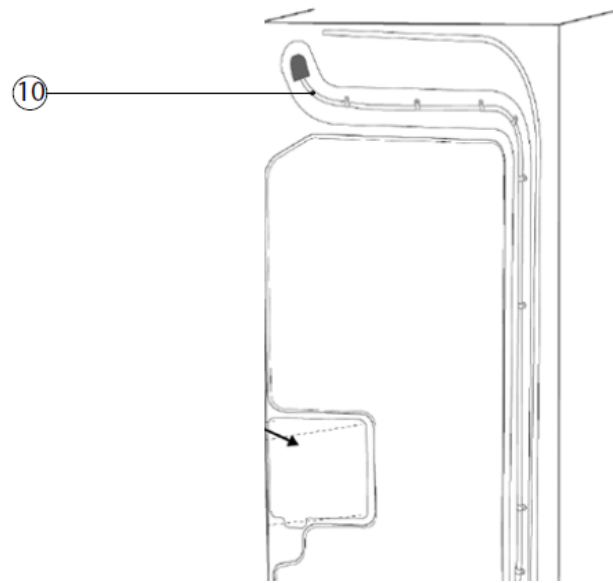

Matrix	PNC	ELC	Brand	Model	Market
A	925060611	00	Westinghouse	WQE6870SA AU	AU
B	925060612	00	Westinghouse	WQE6870BA AU	AU

Pos	Part No.	Matrix		Description
1	A06742603	A	B	GASKET SLIM 3.5 HOUSING T6
2	A06742604	A	B	GASKET SLIM 3.5 HOUSING T10
3	A06809104	A	B	BOX FFIM HOUSING ASSY HF
4	A07035707	A	B	S/A-AIR HAN LCFFIM 220V50HZ BC
11	242095404	A	B	INSULATION FOAM AIR HANDLER
12	243297608	A	B	ICE MAKER MDR4 BC
13	A12681101	A	B	PIN-ANTI TWIST BUCKET LCFFIM
18	A06833617	A	B	BUCKET 3.5 SLIM ASSY AVENIR
22	241829001	A	B	BAR DRIVE BM FFIM
24	A06809502	A	B	FOAM DYCO TUBE MDR4

Model :WQE6870SA
WQE6870BA

Water tank