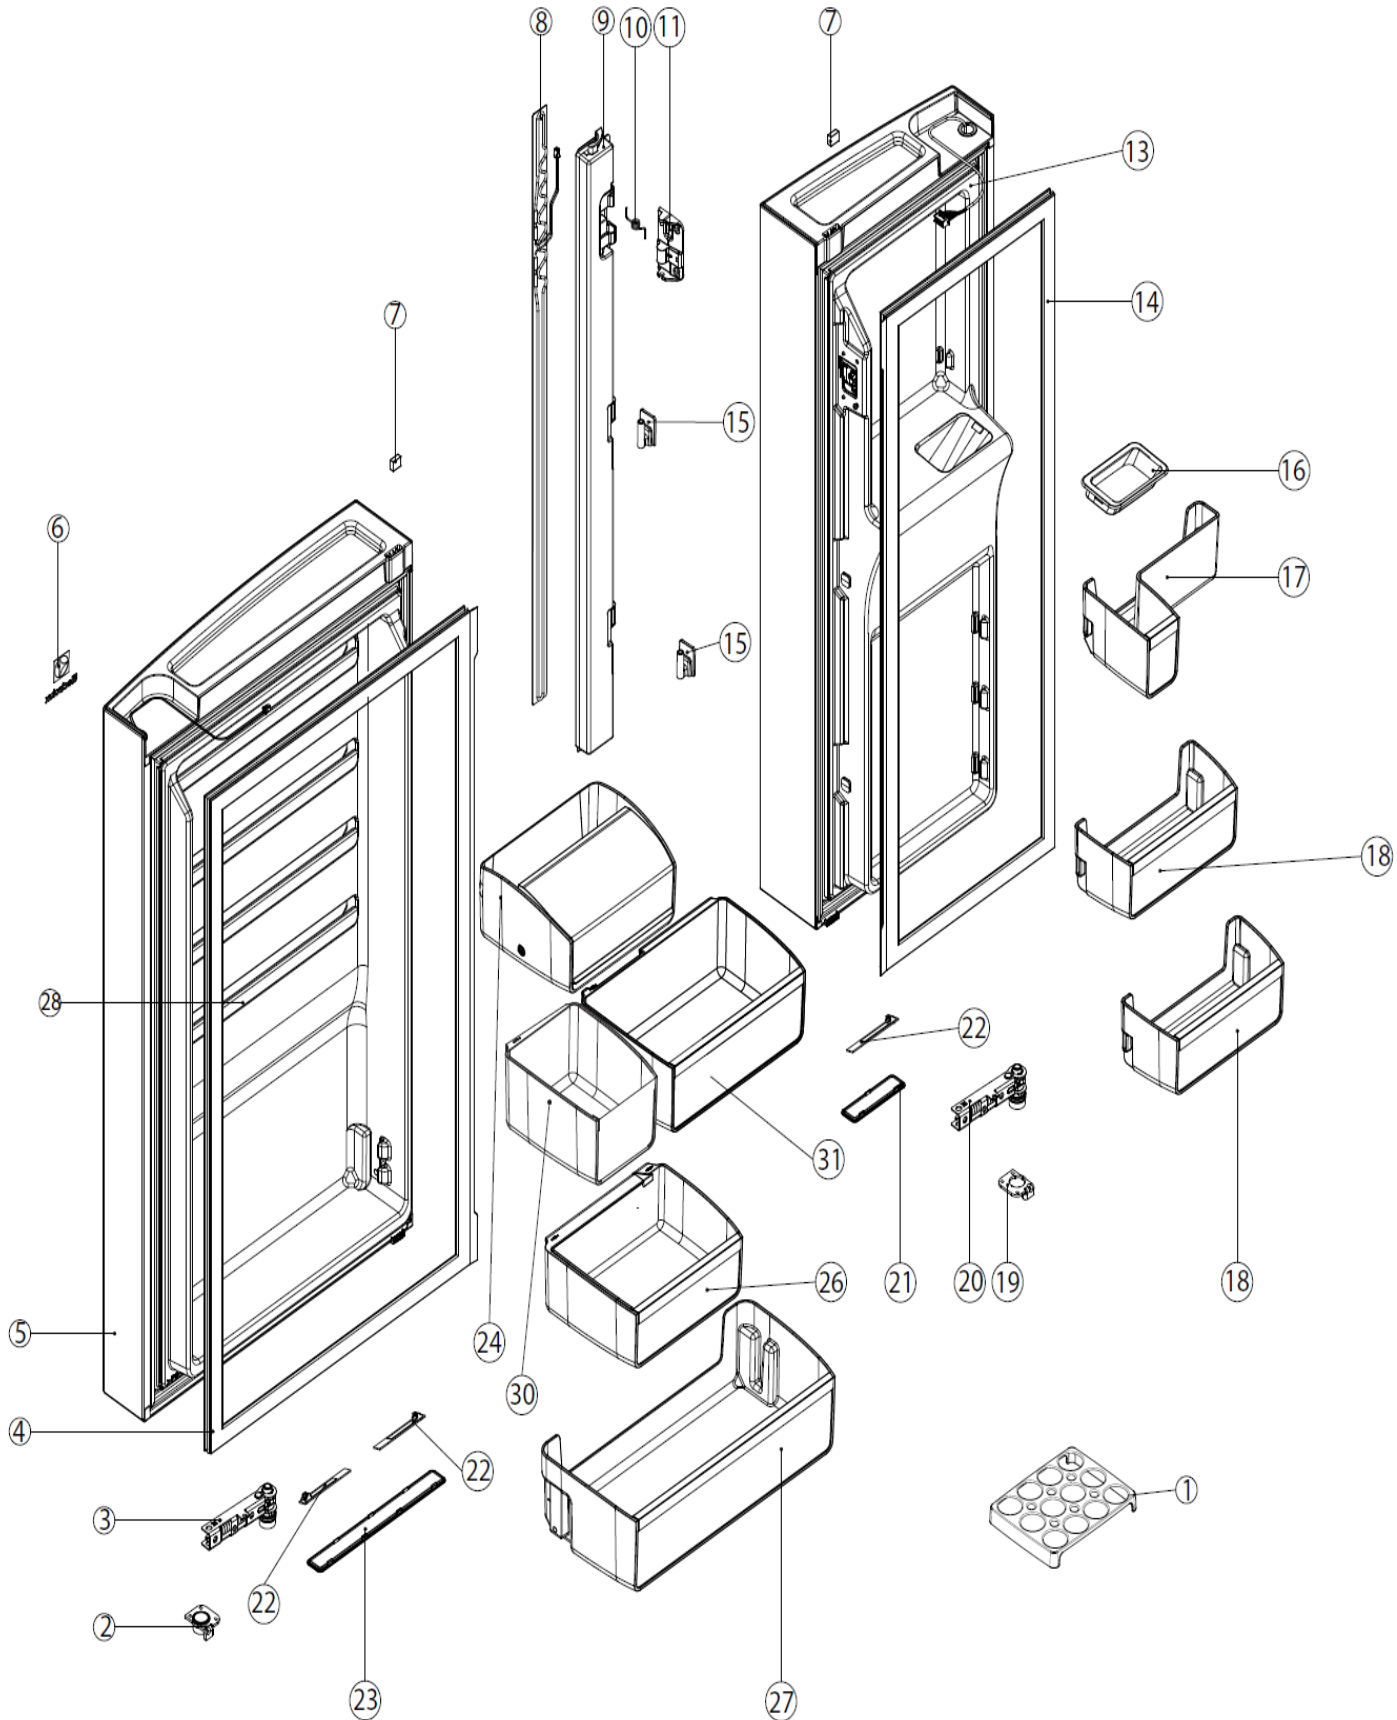

Matrix	PNC	ELC	Brand	Model	Market
A	925060611	00	Westinghouse	WQE6870SA AU	AU
B	925060612	00	Westinghouse	WQE6870BA AU	AU

Pos	Part No.	Matrix		Description
1	A12079603	A	B	DISPLAY ASSY UI VCZ RAPTOR
3	A15040101	A	B	BEARING AUTO CLOSER RH BC
4	A12319810	A	B	GASKET DOOR FRZ LH/RH BC
5	A20449208	A		DOOR SPARE FRZ AR RH AU BC
5	A20449210		B	DOOR SPARE FRZ AR RH BSS WH
6	A05048917	A	B	FASCIA UI FC WH BC
7	A20449207	A		DOOR SPARE FRZ AR LH AU BC
7	A20449209		B	DOOR SPARE FRZ AR LH BSS WH
8	A12319809	A	B	GASKET DOOR FRZ LH BC
9	A16308601	A	B	BIN DOOR FIXED ASSY FZR RH BC
11	A15040102	A	B	BEARING AUTO CLOSER LH BC
12	A02677501	A	B	SENSOR MAGNET REED SW
13	A01748901	A	B	COVER MAGNET ENDCAP MD80 GR
14	A16308501	A	B	BIN DOOR FIXED ASSY FZR LH BC
20	A20996801	A	B	DOUBLE GASKET FRZ

Model :WQE6870SA
WQE6870BA

Doors fridge