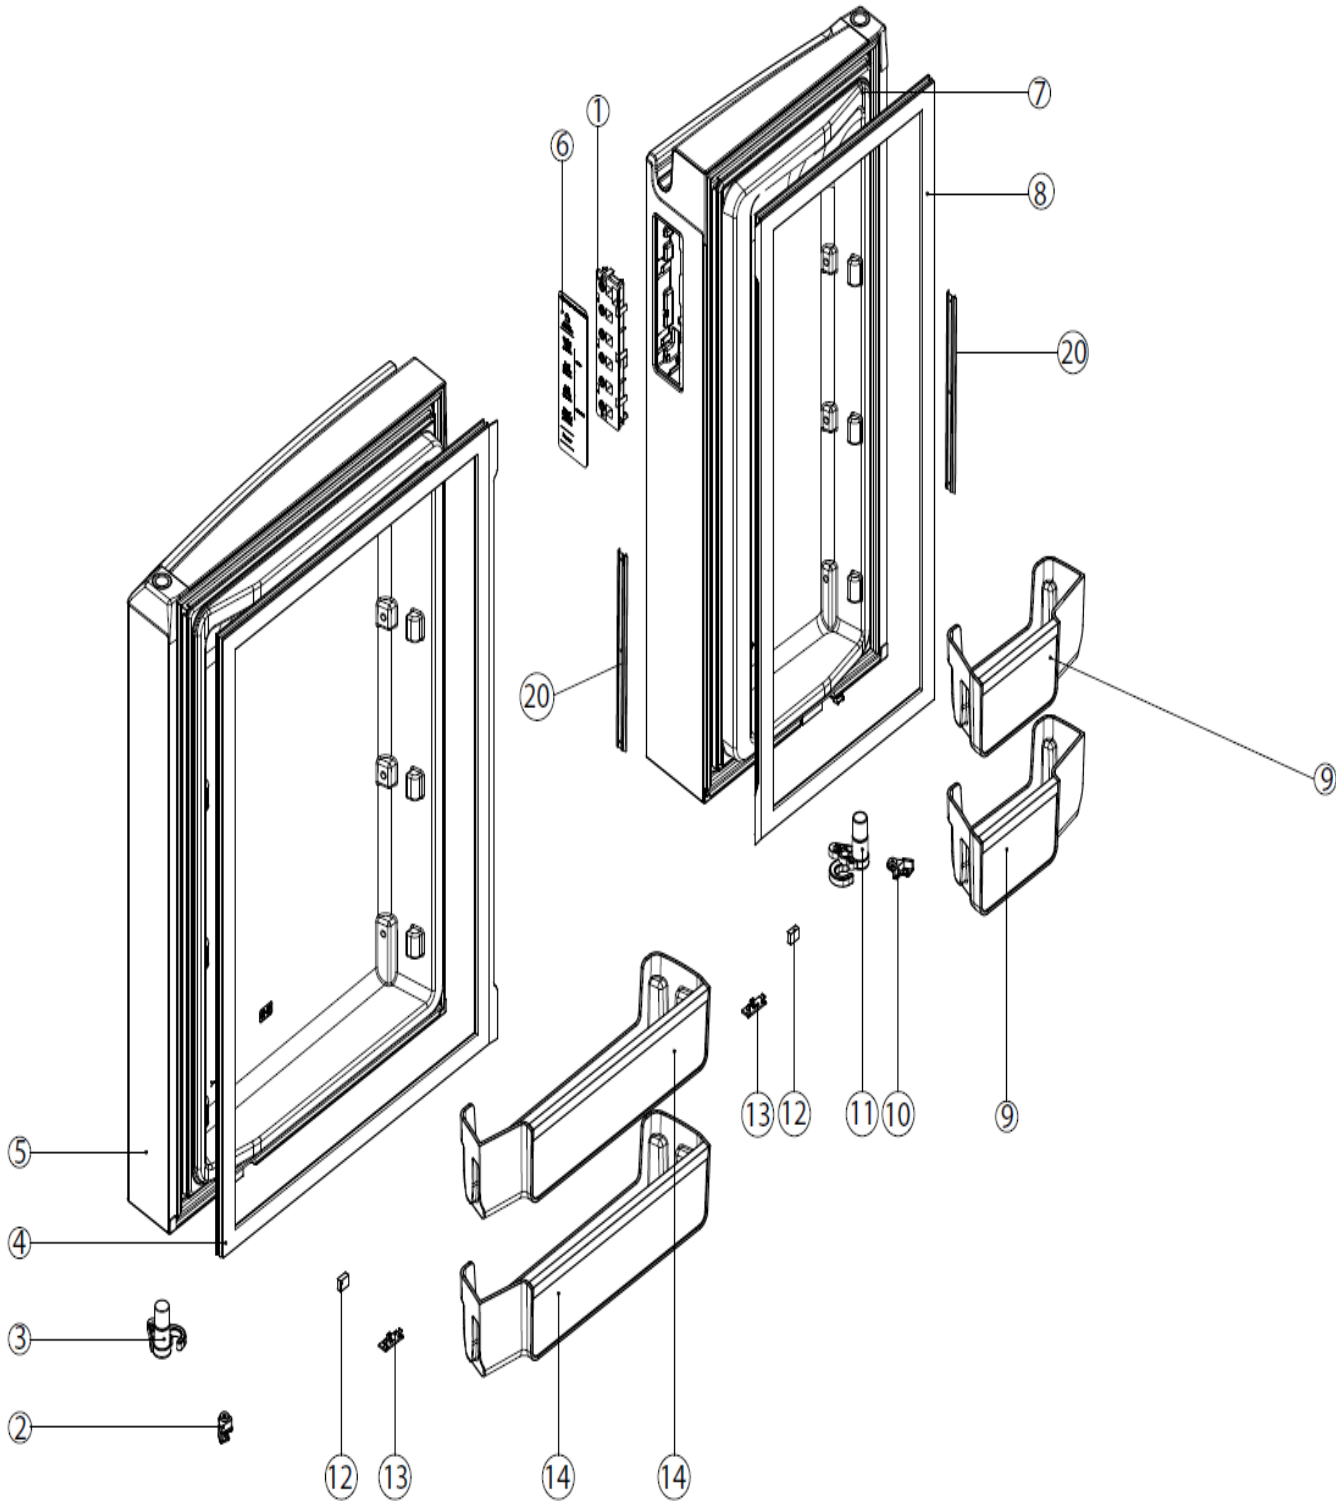

Matrix	PNC	ELC	Brand	Model	Market
A	925060611	00	Westinghouse	WQE6870SA AU	AU
B	925060612	00	Westinghouse	WQE6870BA AU	AU

Pos	Part No.	Matrix		Description
1	A05083802	A	B	COVER FASCIA FILTER AEG MD36
3	A05080801	A	B	COVER WATER TANK MF MDR4
4	A05116502	A	B	INSULATION EPS WATER DISP H
5	A05115404	A	B	TUBE VALVE DOUBLE TO GEN
6	A12332101	A	B	TANK WATER DISPENSER RESERVOIR
7	A05116401	A	B	SUPPORT WATER VALVE DOUBLE
8	A01983702	A	B	VALVE DOUBLE WATER 220V
9	A05084101	A	B	GUIDE MANIFOLD WATER FILTER
10	A17122204	A	B	MANIFOLD WATER FILTER
11	A13402905	A	B	FILTER WATER PINOT MDR4
12	A12793101	A	B	HOLDER WATER FILTER MDR4

Model :WQE6870SA
WQE6870BA

Doors VCZ & freezer