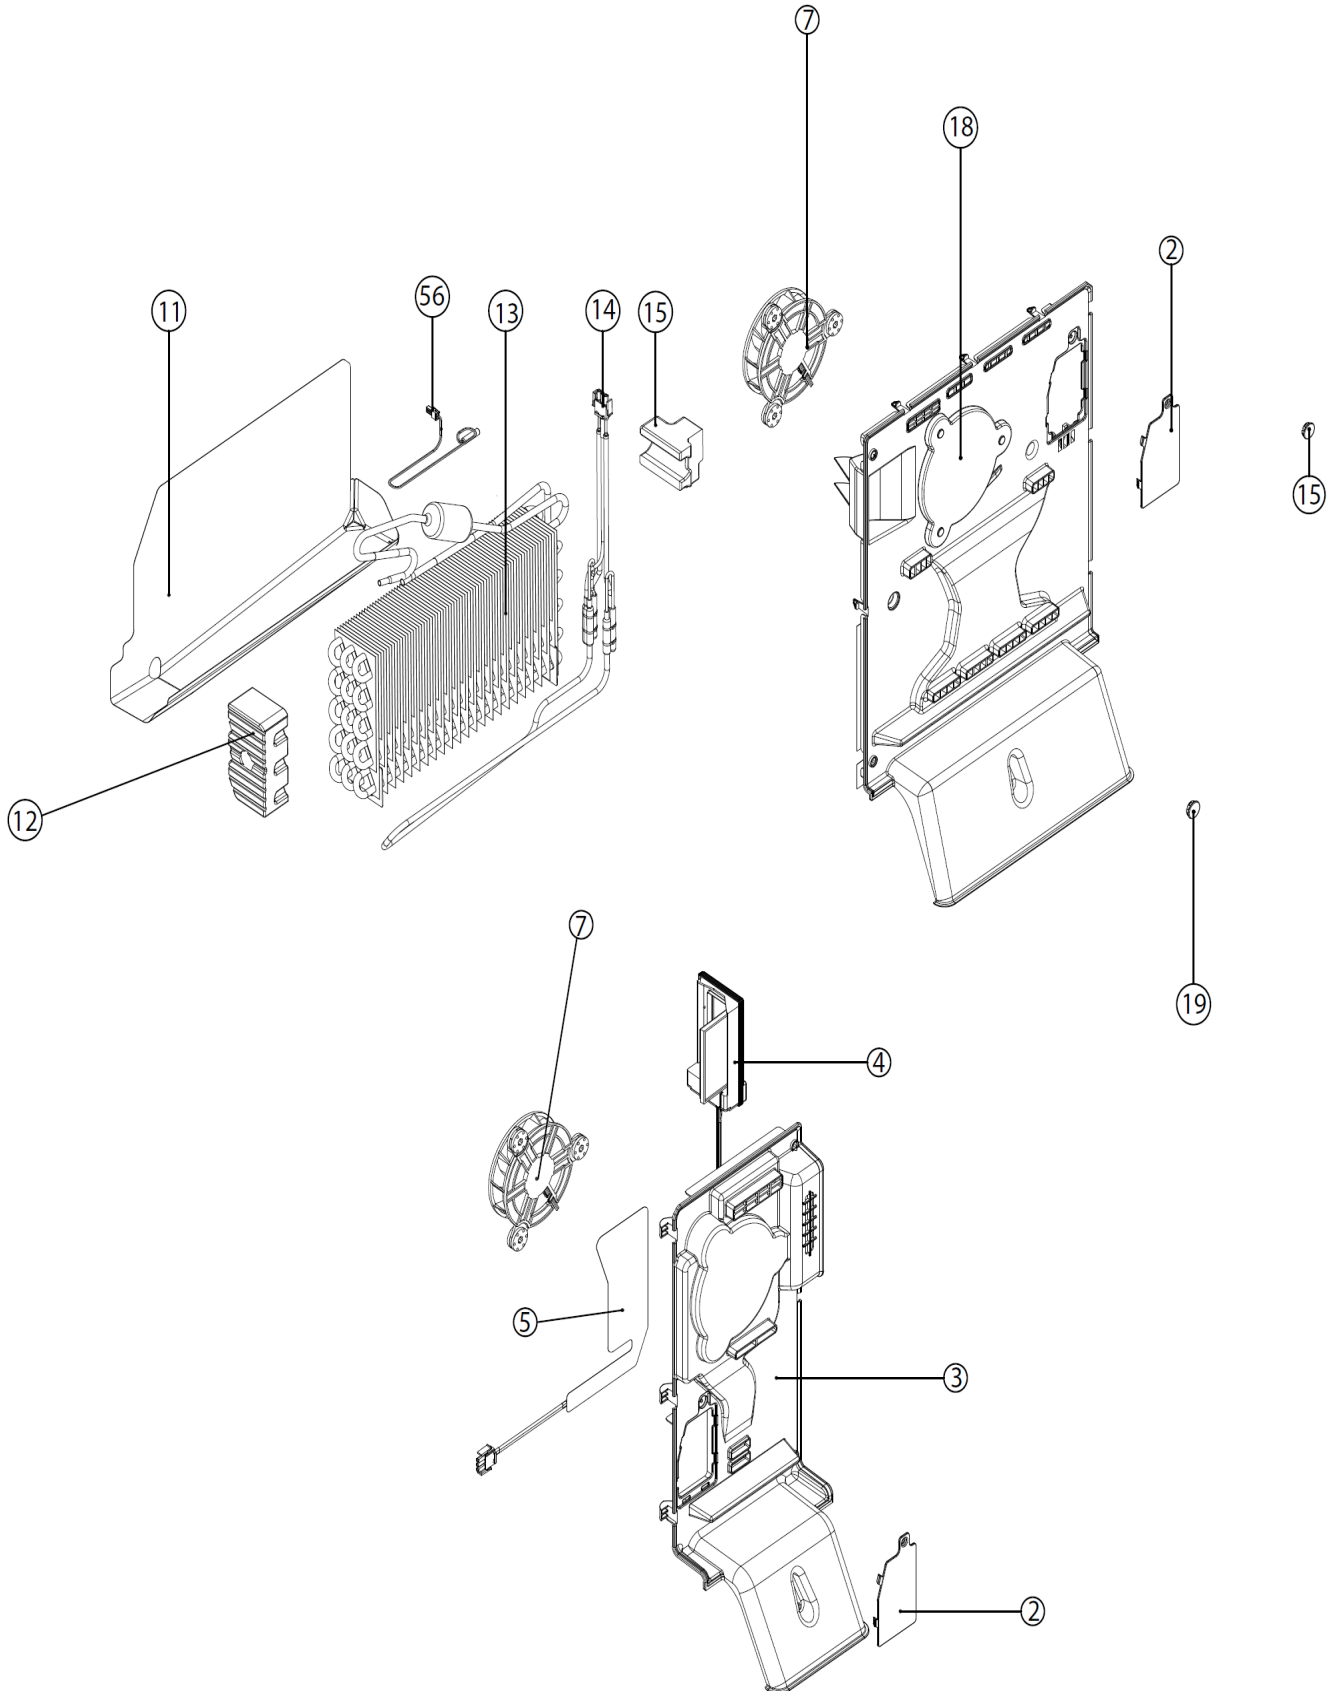

Matrix	PNC	ELC	Brand	Model	Market
A	925060611	00	Westinghouse	WQE6870SA AU	AU
B	925060612	00	Westinghouse	WQE6870BA AU	AU

Pos	Part No.	Matrix		Description
1	A04076401	A	B	TRAY EVAP DRAIN FF MD36
2	A01058210	A	B	HEATER DEFROST 230V MD36
3	A07027603	A	B	EVAPORATOR MD36 FF
4	A05206013	A	B	HARNES ASSY MDR4 DEFROST SUNF
5	811980402	A	B	CLAMP NTC EVAPORATOR
8	A12568003	A	B	MOTOR FAN UNIT NMB 125MM RADIA
10	A04076906	A	B	COVER EVAP ASSY FF MD36S HF BC
11	242047806	A	B	FILTER AIR MDR4
12	A05081205	A	B	COVER DEODORIZER WH MDR4
13	A07030001	A	B	COVER WINDOW FF MDR4
14	A07033502	A	B	EPS WINDOW BASE FF MDR4 H

Model :WQE6870SA
WQE6870BA

Evaporator VCZ & freezer