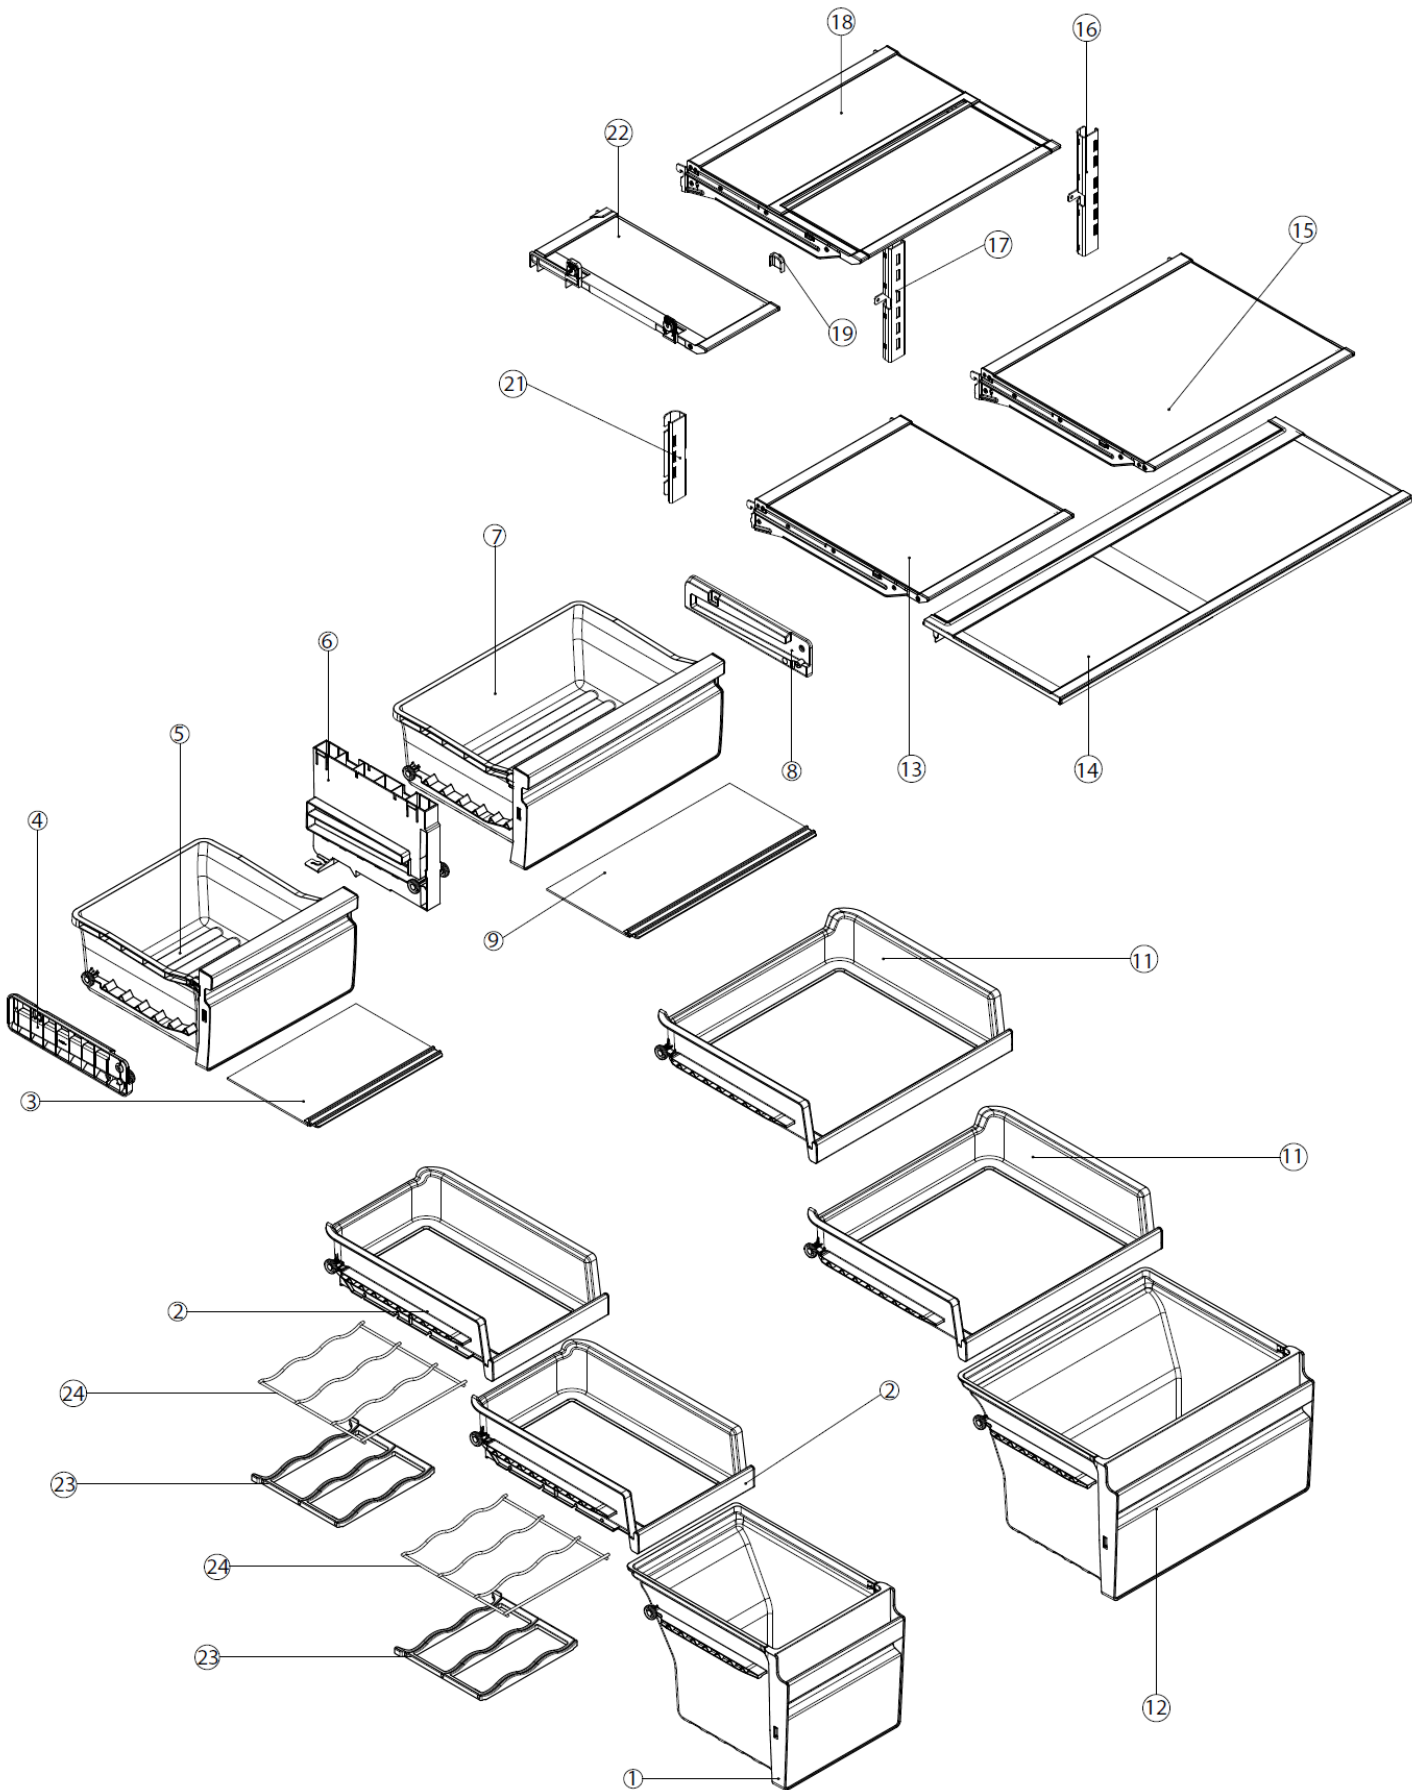

Model :WQE6870SA
WQE6870BA

Water dispenser

Matrix	PNC	ELC	Brand	Model	Market
A	925060611	00	Westinghouse	WQE6870SA AU	AU
B	925060612	00	Westinghouse	WQE6870BA AU	AU

Pos	Part No.	Matrix		Description
1	A05090619	A		FASCIA UI I&W EXT WH SS BC
1	A05090616		B	FASCIA UI I&W EXT WH BSS BC
2	241870103	A	B	SWITCH IW DISPENSER PADDLE
3	A07297101	A	B	SPRING DISP BUTTON BL3IW
6	A11077613	A		ASSY WATER DISP PADDLE BC
6	A11077614		B	ASSY WATER DISP PADDLE BSS BC
7	A05117607	A		TRAY WATER DRIP GR BC
7	A05117608		B	TRAY WATER DRIP BSS BC
9	A05090533	A	B	DISPLAY ASSY UI I&W EXT WH BC
14	A12454201	A	B	GUIDE WATER DISPENSER TUBE
15	A05115403	A	B	TUBE VALVE DOUBLE TO HINGE
22	A05116901	A	B	DISPENSER ICE & WATER MD36

Model :WQE6870SA
WQE6870BA

Internal compartments

Matrix	PNC	ELC	Brand	Model	Market
A	925060611	00	Westinghouse	WQE6870SA AU	AU
B	925060612	00	Westinghouse	WQE6870BA AU	AU

Pos	Part No.	Matrix		Description
1	A15286002	A	B	DRAWER ASSY BOT LH BC
2	A15285301	A	B	DRAWER ASSY TOP LH BC
3	A04772702	A	B	COVER LH MULLION STORAGE MD36
4	A04771901	A	B	RAIL SIDE CRISPER ASSY RH MD36
5	A04769810	A	B	DRAWER CRISPER ASSY LH WH 36
6	A06309501	A	B	SUPPORT DIVIDER CRISPER ASSY
7	A04769211	A	B	DRAWER CRISPER ASSY RH WH 36
8	A04771902	A	B	RAIL SIDE CRISPER ASSY LH MD36
9	A04772701	A	B	COVER RH MULLION STORAGE MD36
11	A15285302	A	B	DRAWER ASSY TOP RH BC
12	A15287002	A	B	DRAWER ASSY BOT RH BC
13	A06318605	A	B	SHELF LH WH ASSY MD36
14	A04770201	A	B	COVER CRISPER ASSY WH MD36
15	A06318403	A	B	SHELF RH WH ASSY MD36
16	A04986101	A	B	BRACKET CANTI SHELF SIDE MD36
17	A04986201	A	B	BRACKET CANTI SHELF CENTER
18	A04771201	A	B	SHELF FOLDABLE ASSY MD36
19	A06288401	A	B	COVER SCREW SMALL
21	A04986301	A	B	BRACKET CANTI SHELF LH
22	A04771301	A	B	SHELF FLIP UP ASSY WH MD36
23	A19596701	A	B	MAT WINE RACK BC
24	A15092701	A	B	ASSEMBLY WIRE BOTTLE RACK BC