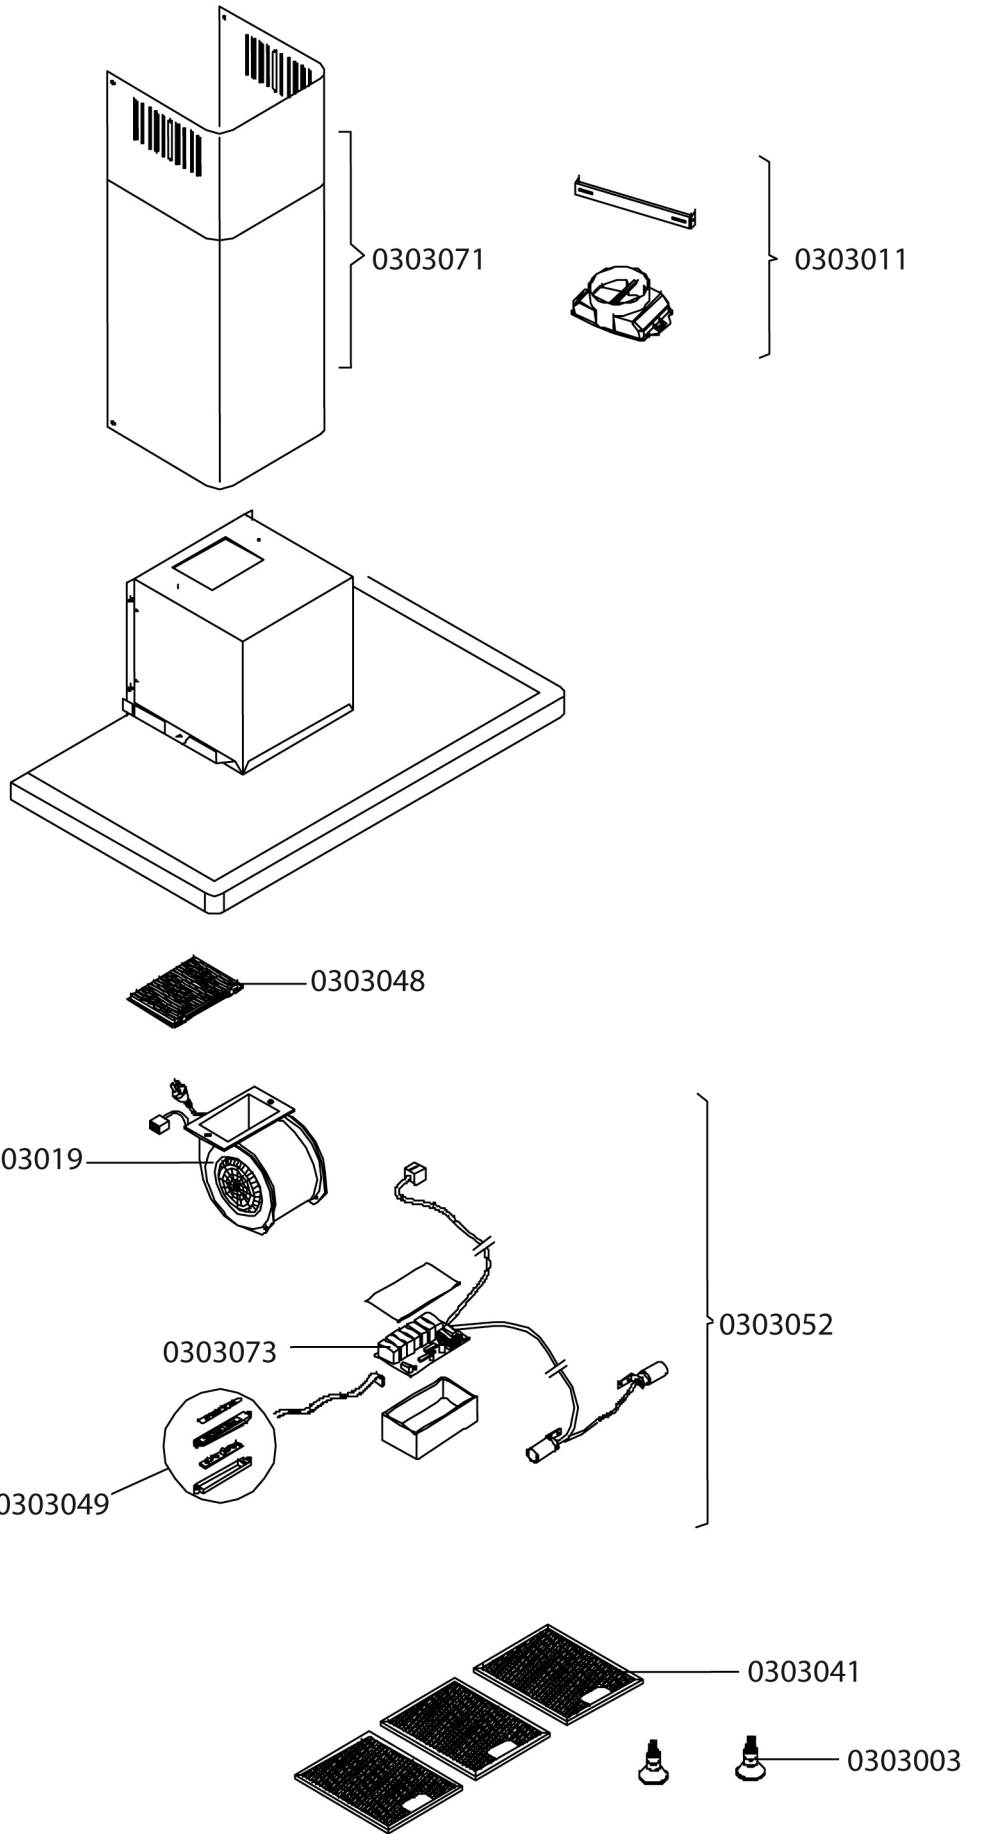

Service Manual

MODEL: **K73**. PRODUCT: **900 T-CANOPY HOOD**

Disclaimer. The information contained in this service manual is intended for licensed service personnel only.

PART NUMBER	DESCRIPTION
0303003	Screw Halogen Globe (40W)
0303011	Flue Adaptor
* 0303019	Motor
* 0303041	Filter
* 0303049	Controller
* 0303052	Motor Assembly
* 0303071	Flue (stainless steel)
* 0303073	Circuit Board