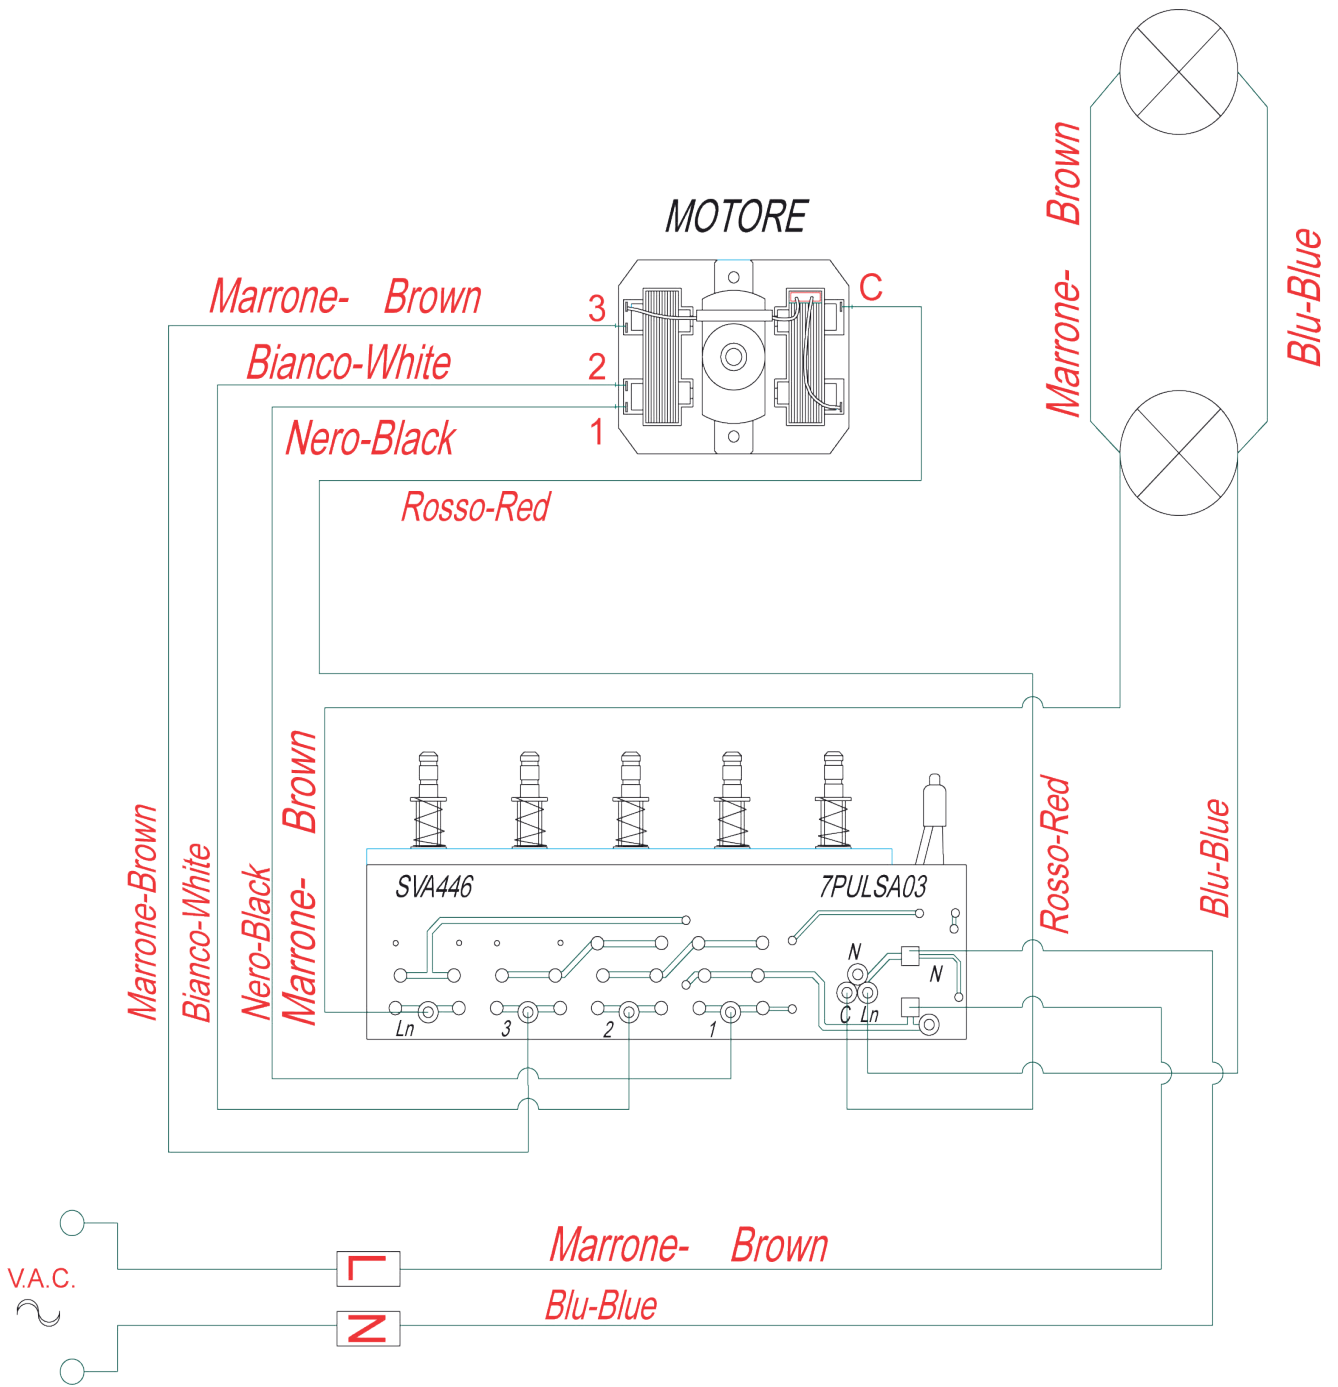

Service Manual

MODEL: **K10-90**. PRODUCT: **900 STANDARD CANOPY HOOD**

Disclaimer. The information contained in this service manual is intended for licensed service personnel only.

PART NUMBER	DESCRIPTION
0303001	Flue Bracket
0303002	Light Globe Holder (TC)
0303007	Flue Cover (stainless steel)
0303011	Flue Adaptor
0303015	Fan Wheel (TT)
0303016	Motor Cover (pair)
0303018	Control Panel
0303034	Red Light Cover
0303036	Push Button Set (6 pack. Satin)
0303039	Canopy Cowling
0303040	Motor (TT)
0303042	Filter (60cm)
0303043	Filter (90cm)
0303046	Glass & Support
0303038	Motor (TC)