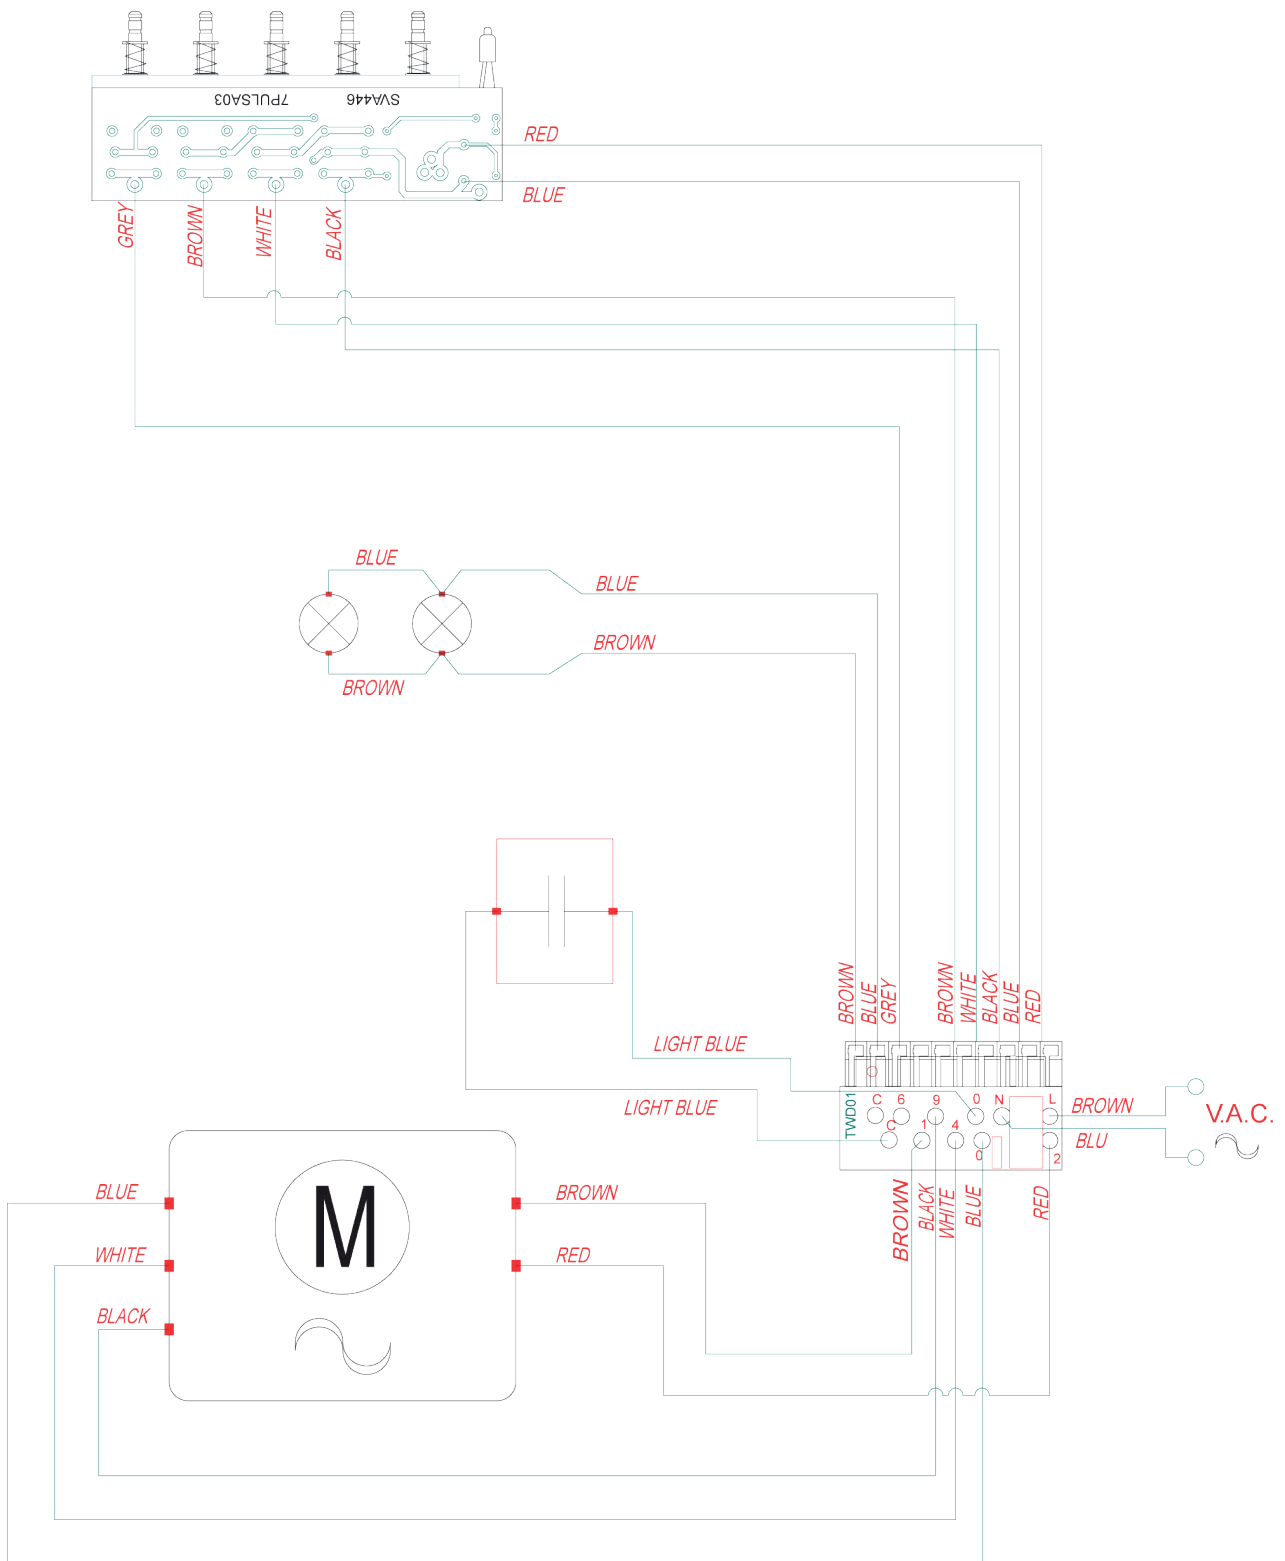

Service Manual

MODEL: **K10-90**. PRODUCT: **900 STANDARD CANOPY HOOD**

Disclaimer. The information contained in this service manual is intended for licensed service personnel only.

PART NUMBER	DESCRIPTION
0303001	Flue Bracket
0303002	Light Globe Holder (TC)
0303007	Flue Cover (stainless steel)
0303011	Flue Adaptor
0303015	Fan Wheel (TT)
0303016	Motor Cover (pair)
0303018	Control Panel
0303034	Red Light Cover
0303036	Push Button Set (6 pack. Satin)
0303039	Canopy Cowling
0303040	Motor (TT)
0303042	Filter (60cm)
0303043	Filter (90cm)
0303046	Glass & Support
0303038	Motor (TC)