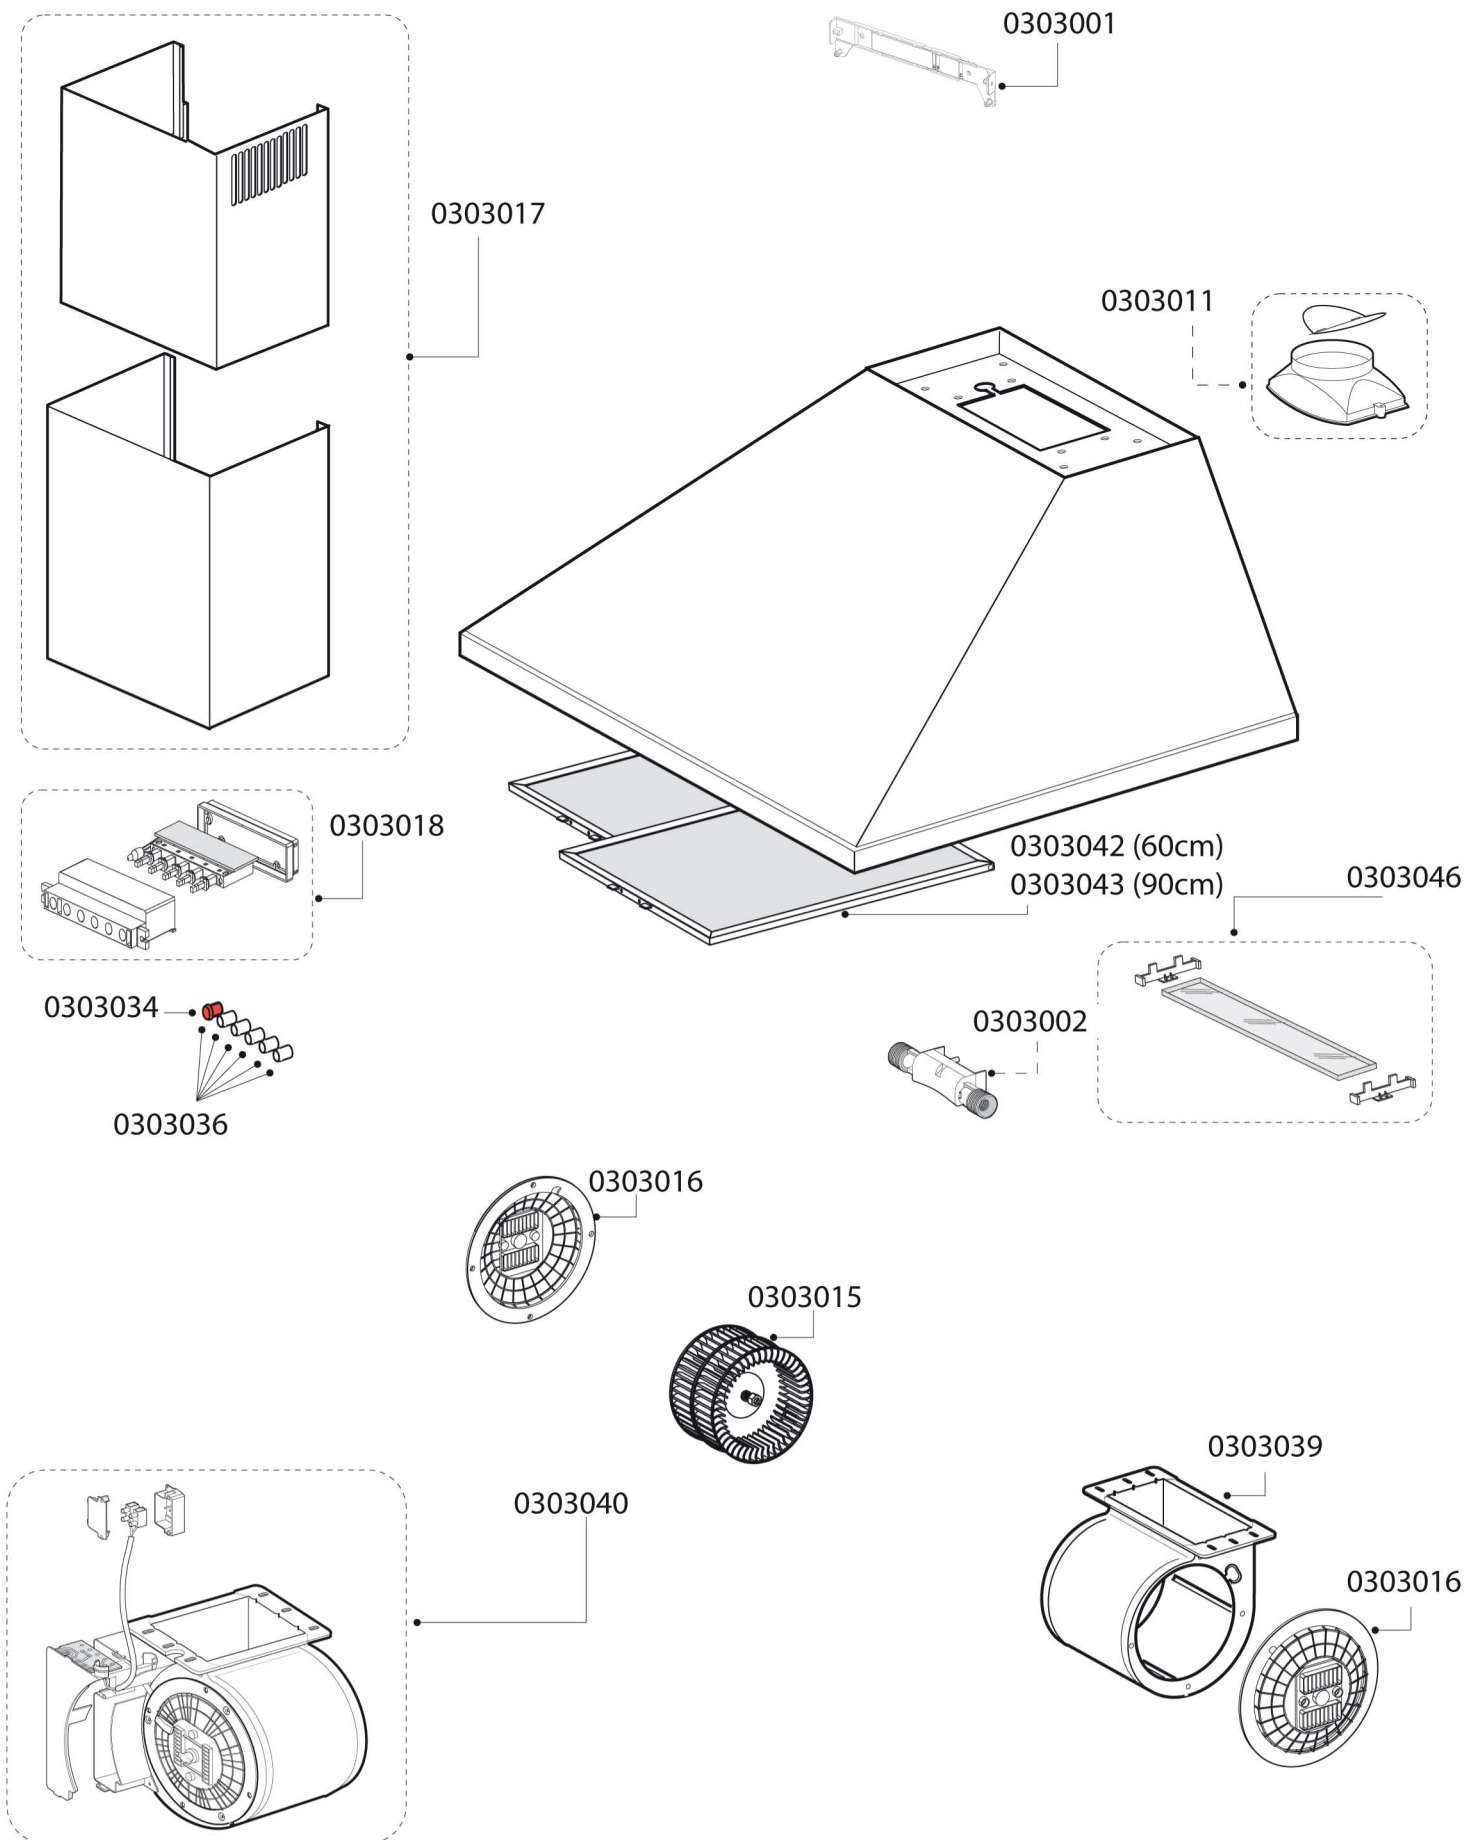

Service Manual

MODEL: **K10-90**. PRODUCT: **900 STANDARD CANOPY HOOD**

Disclaimer. The information contained in this service manual is intended for licensed service personnel only.

PART NUMBER	DESCRIPTION
0303001	Flue Bracket
0303002	Light Globe Holder (TC)
0303007	Flue Cover (stainless steel)
0303011	Flue Adaptor
0303015	Fan Wheel (TT)
0303016	Motor Cover (pair)
0303018	Control Panel
0303034	Red Light Cover
0303036	Push Button Set (6 pack. Satin)
0303039	Canopy Cowling
0303040	Motor (TT)
0303042	Filter (60cm)
0303043	Filter (90cm)
0303046	Glass & Support
0303038	Motor (TC)