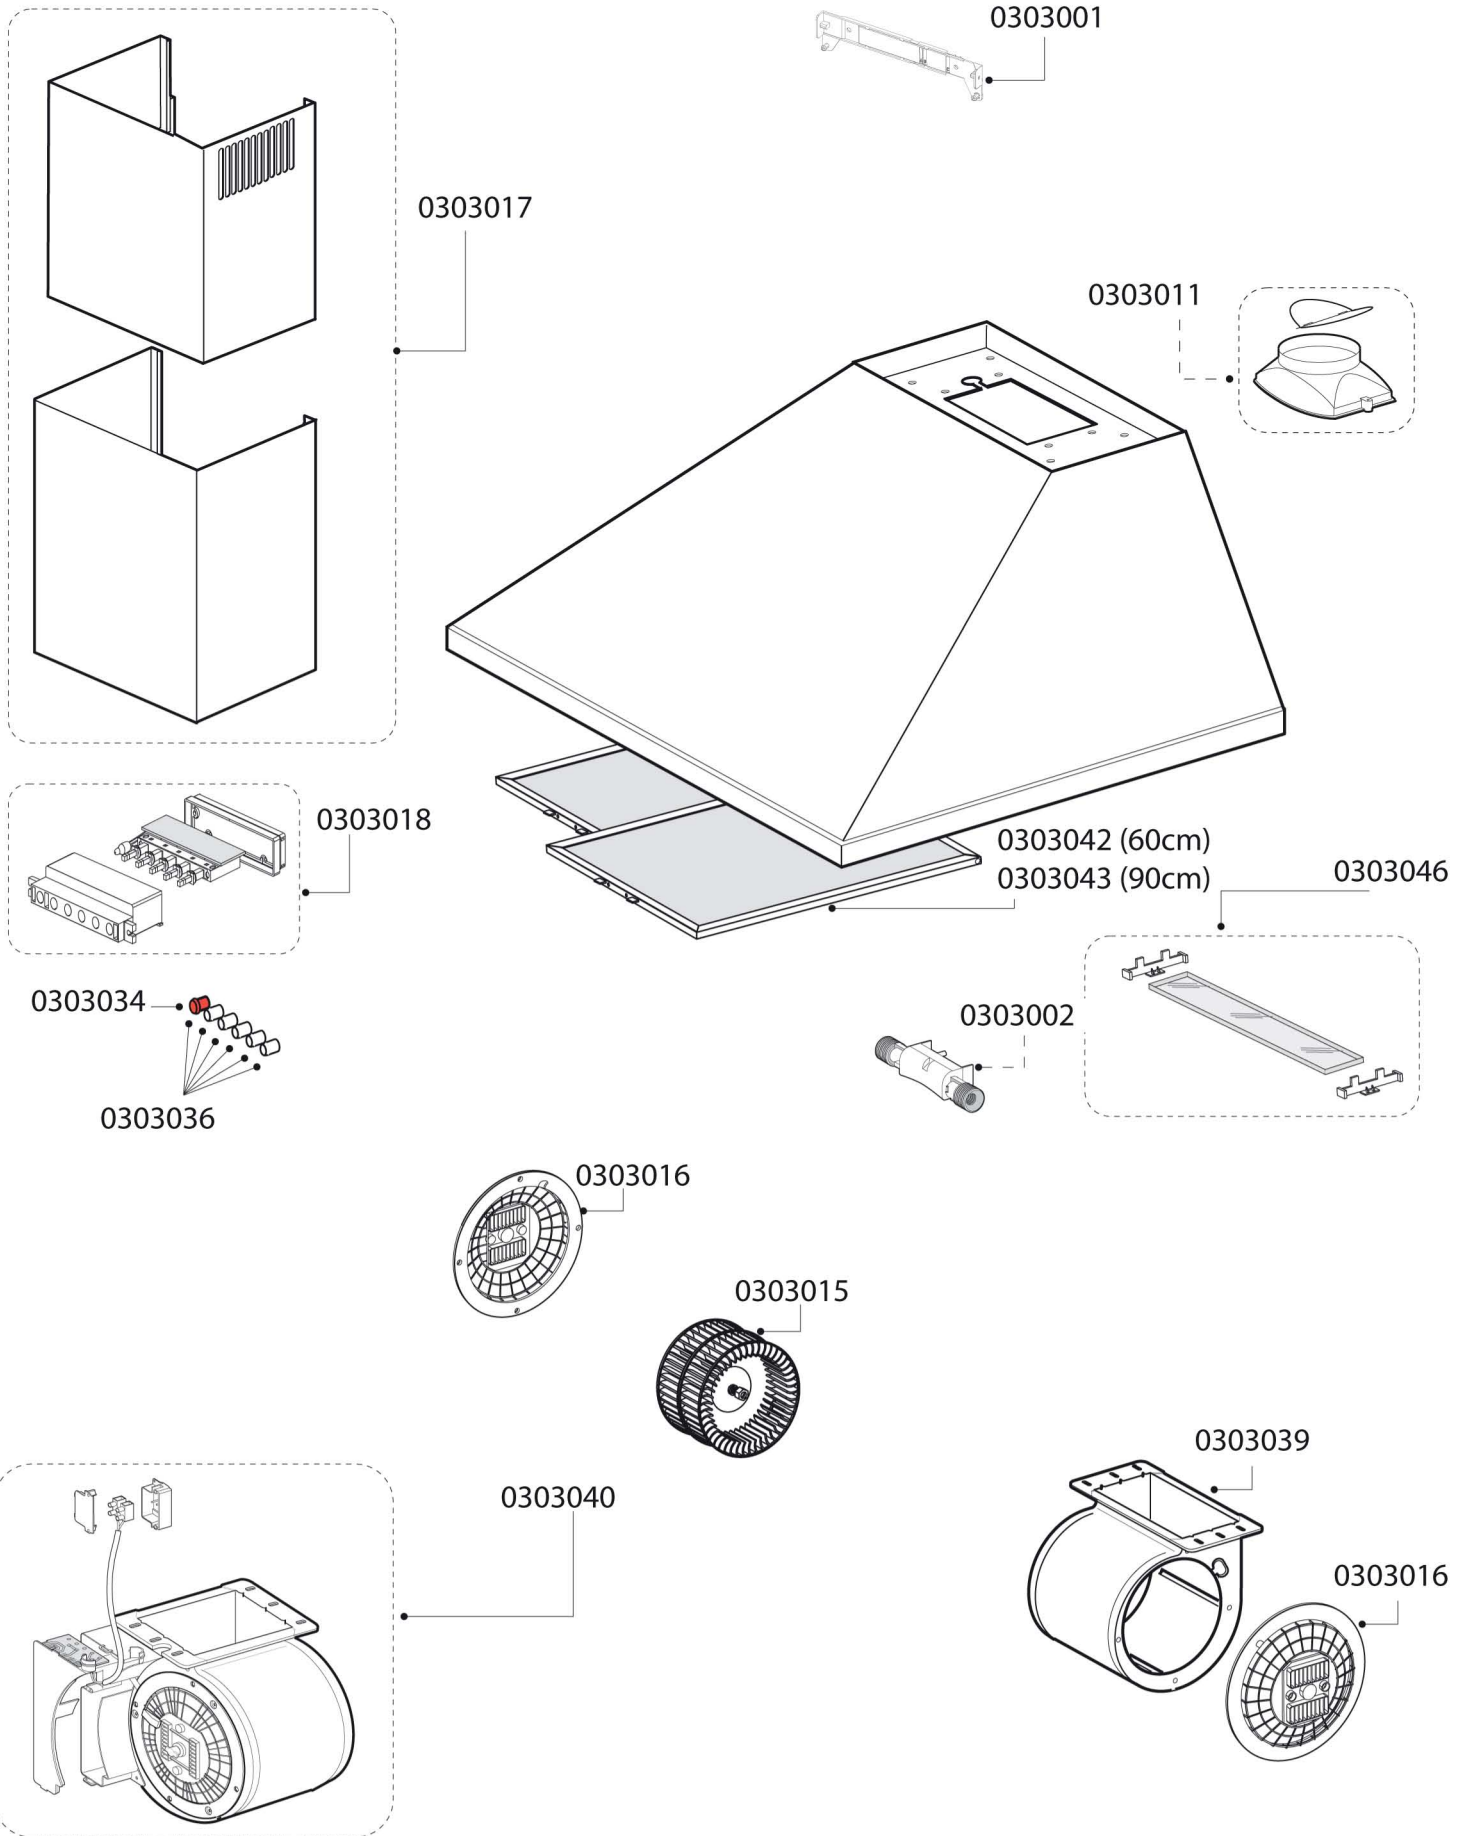

Service Manual

MODEL: **K10-60**. PRODUCT: **600 STANDARD CANOPY HOOD**

Disclaimer. The information contained in this service manual is intended for licensed service personnel only.

PART NUMBER	DESCRIPTION
0303001	Flue Bracket
0303002	Light Globe Holder (TC)
0303007	Flue Cover (stainless steel)
0303011	Flue Adaptor
0303015	Fan Wheel (TT)
0303016	Motor Cover (pair)
0303018	Control Panel
0303034	Red Light Cover
0303036	Push Button Set (6 pack. Satin)
0303039	Canopy Cowling
0303040	Motor (TT)
0303042	Filter (60cm)
0303043	Filter (90cm)
0303046	Glass & Support
0303038	Motor (TC)