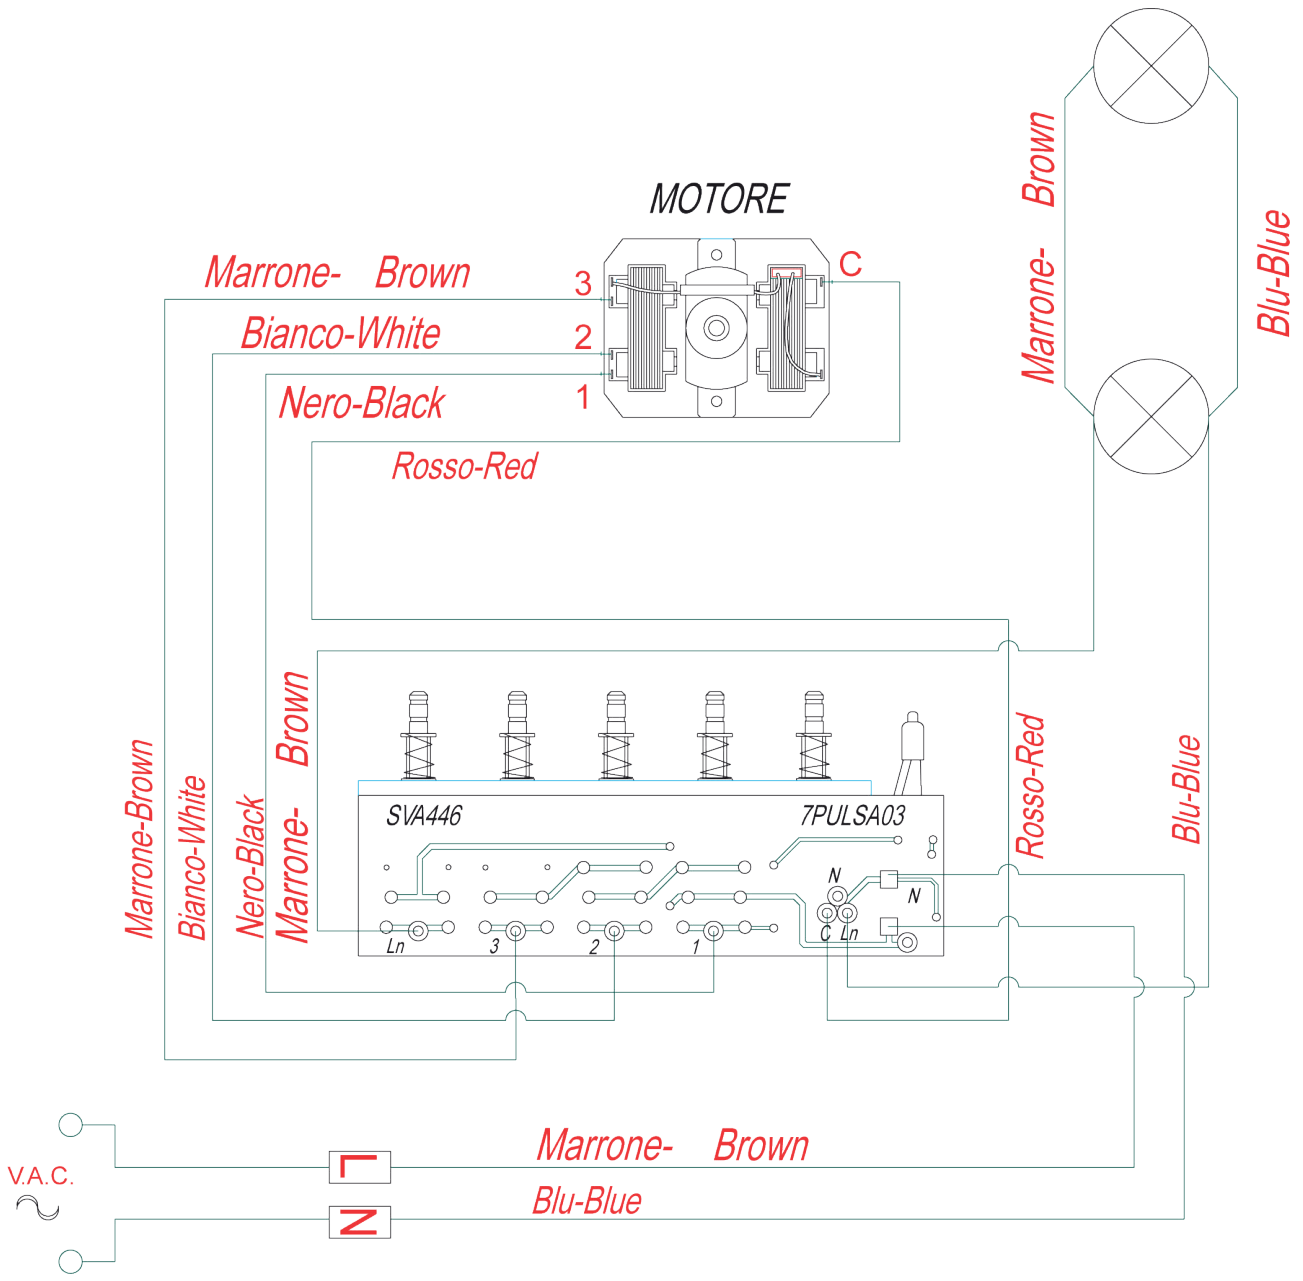

Service Manual

MODEL: **K10-60**. PRODUCT: **600 STANDARD CANOPY HOOD**

Disclaimer. The information contained in this service manual is intended for licensed service personnel only.

PART NUMBER	DESCRIPTION
0303001	Flue Bracket
0303002	Light Globe Holder (TC)
0303007	Flue Cover (stainless steel)
0303011	Flue Adaptor
0303015	Fan Wheel (TT)
0303016	Motor Cover (pair)
0303018	Control Panel
0303034	Red Light Cover
0303036	Push Button Set (6 pack. Satin)
0303039	Canopy Cowling
0303040	Motor (TT)
0303042	Filter (60cm)
0303043	Filter (90cm)
0303046	Glass & Support
0303038	Motor (TC)