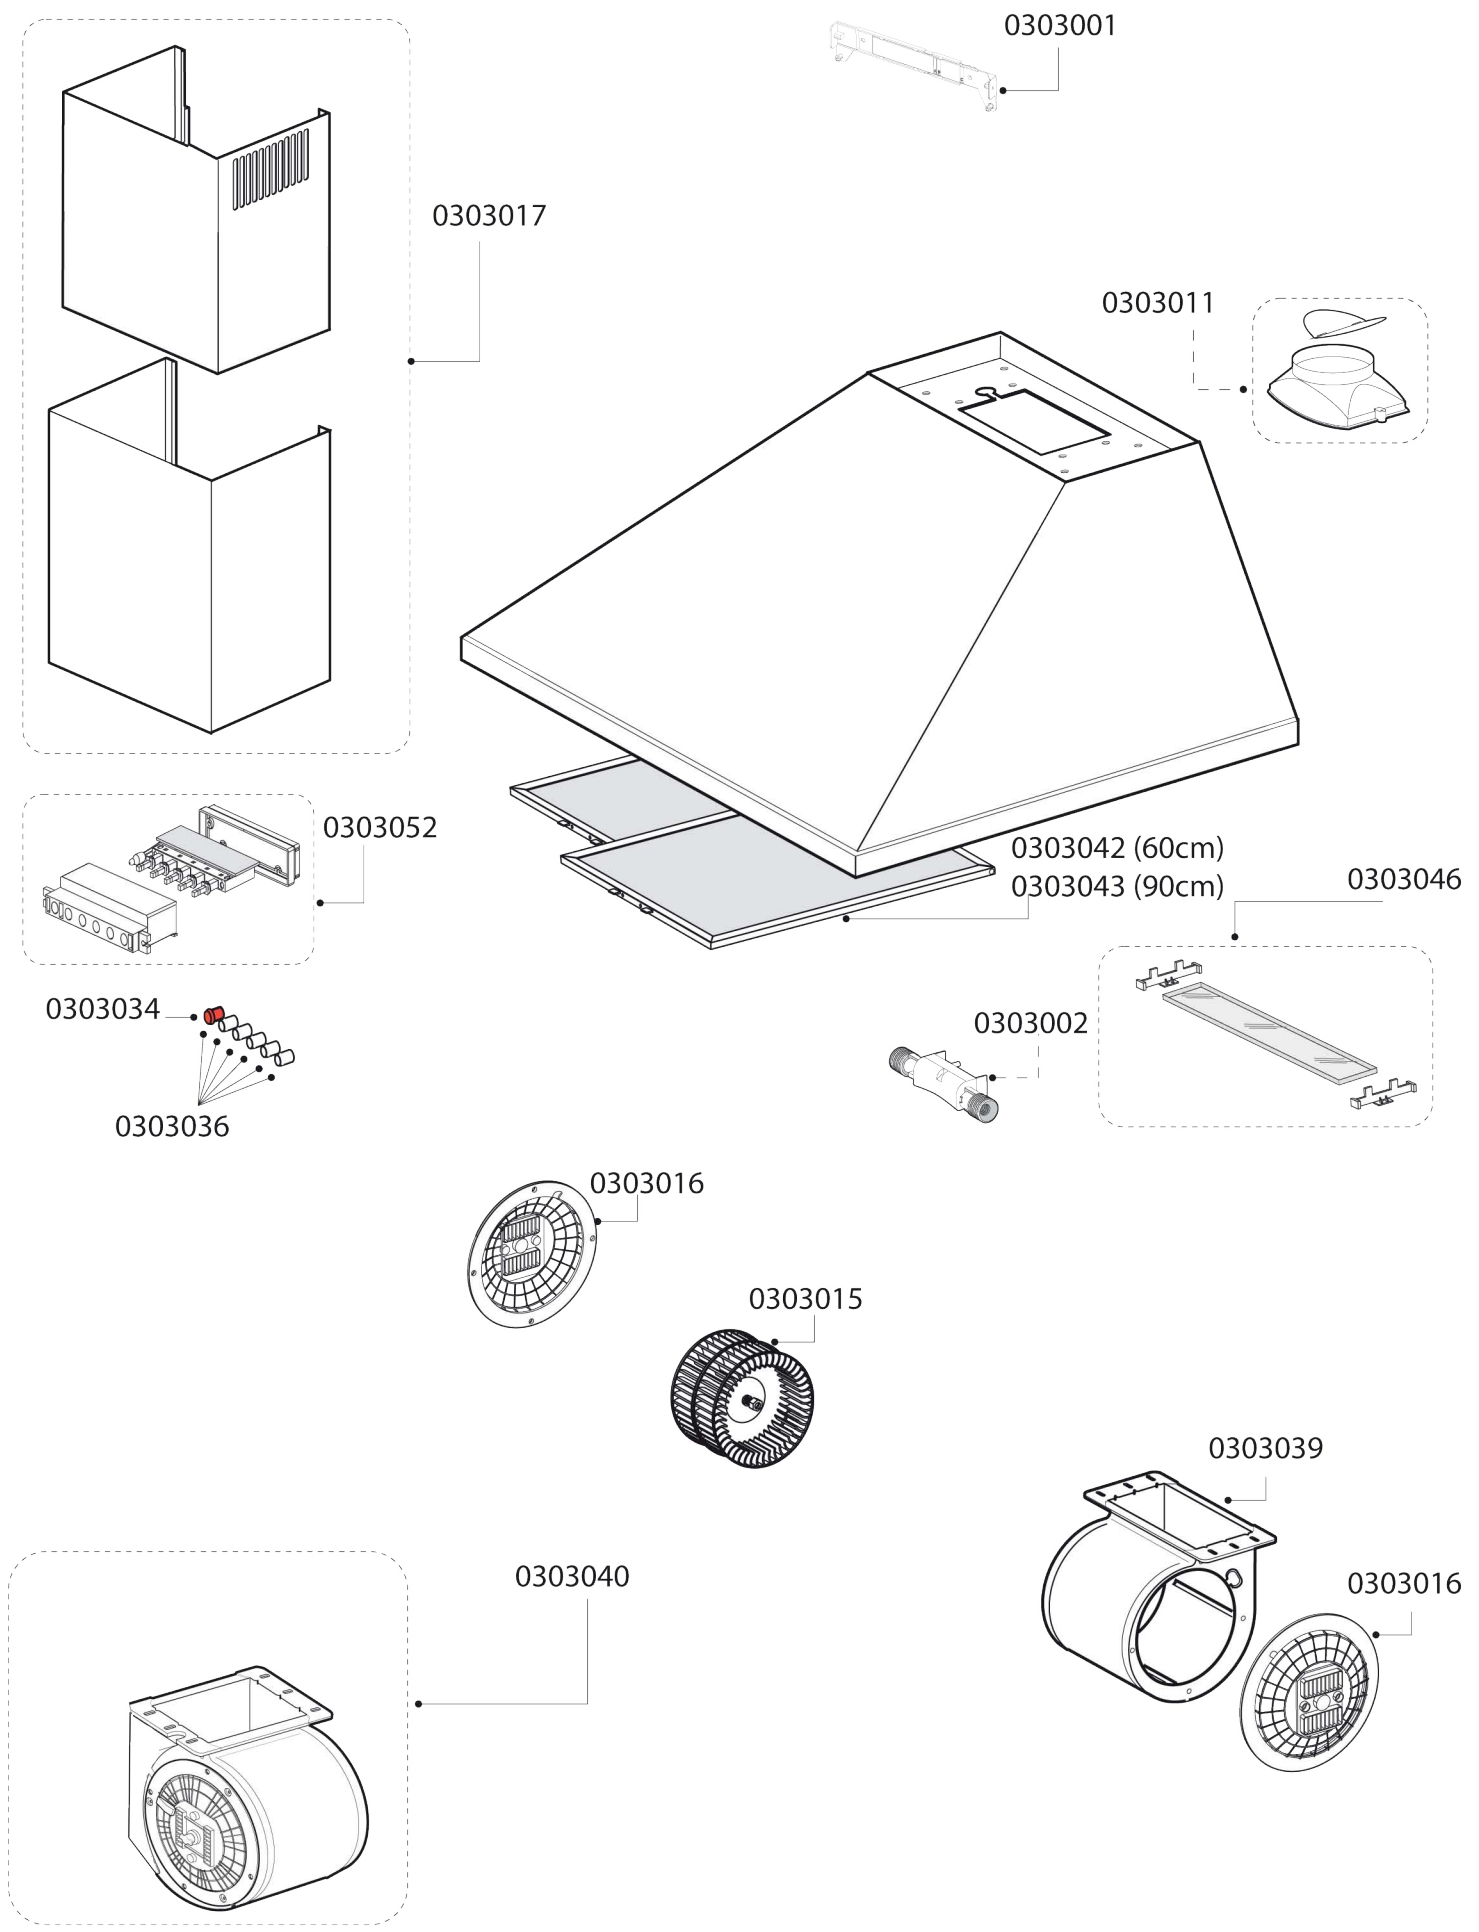

# Service Manual

MODEL: **K10-60/90TT.**  
PRODUCT: **600/900 STANDARD CANOPY HOOD**

**Disclaimer.** The information contained in this service manual is intended for licensed service personnel only.

Part Number	Description
0303001	Canopy Flue Bracket
0303017	Slide-out Hood Flue Adaptor
0303011	Canopy Flue Adaptor
0303018	Control Panel
0303042	60cm Canopy Filter
0303043	90cm Canopy Filter
0303046	Canopy Glass & Support-White
0303002	Light Globe Holder
0303034	Red Light Cover
0303036	Push Button Set-6 Pack (Satin)
0303016	Motor Cover (Pair)
0303015	Fan Wheel
0303040	Motor
0303039	Cowling