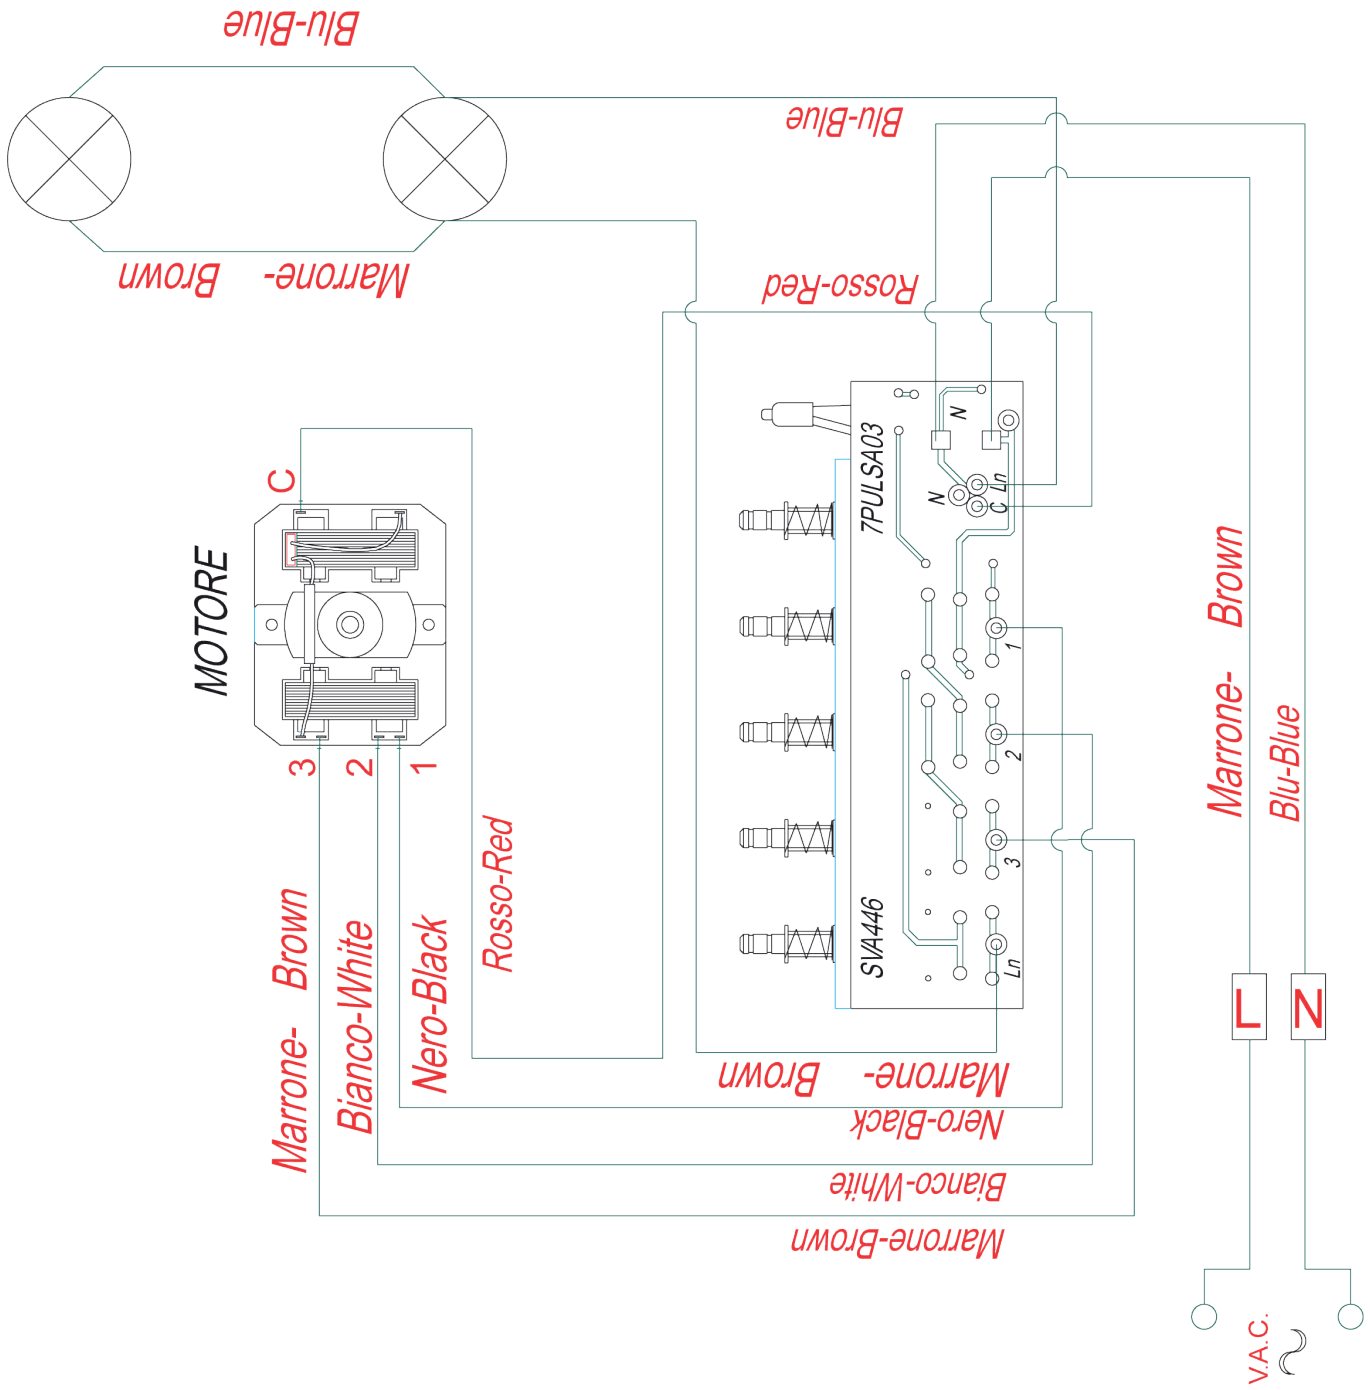

# Service Manual

MODEL: **K10-60/90TT.**  
PRODUCT: **600/900 STANDARD CANOPY HOOD**

**Disclaimer.** The information contained in this service manual is intended for licensed service personnel only.

Part Number	Description
0303001	Canopy Flue Bracket
0303017	Slide-out Hood Flue Adaptor
0303011	Canopy Flue Adaptor
0303018	Control Panel
0303042	60cm Canopy Filter
0303043	90cm Canopy Filter
0303046	Canopy Glass & Support-White
0303002	Light Globe Holder
0303034	Red Light Cover
0303036	Push Button Set-6 Pack (Satin)
0303016	Motor Cover (Pair)
0303015	Fan Wheel
0303040	Motor
0303039	Cowling