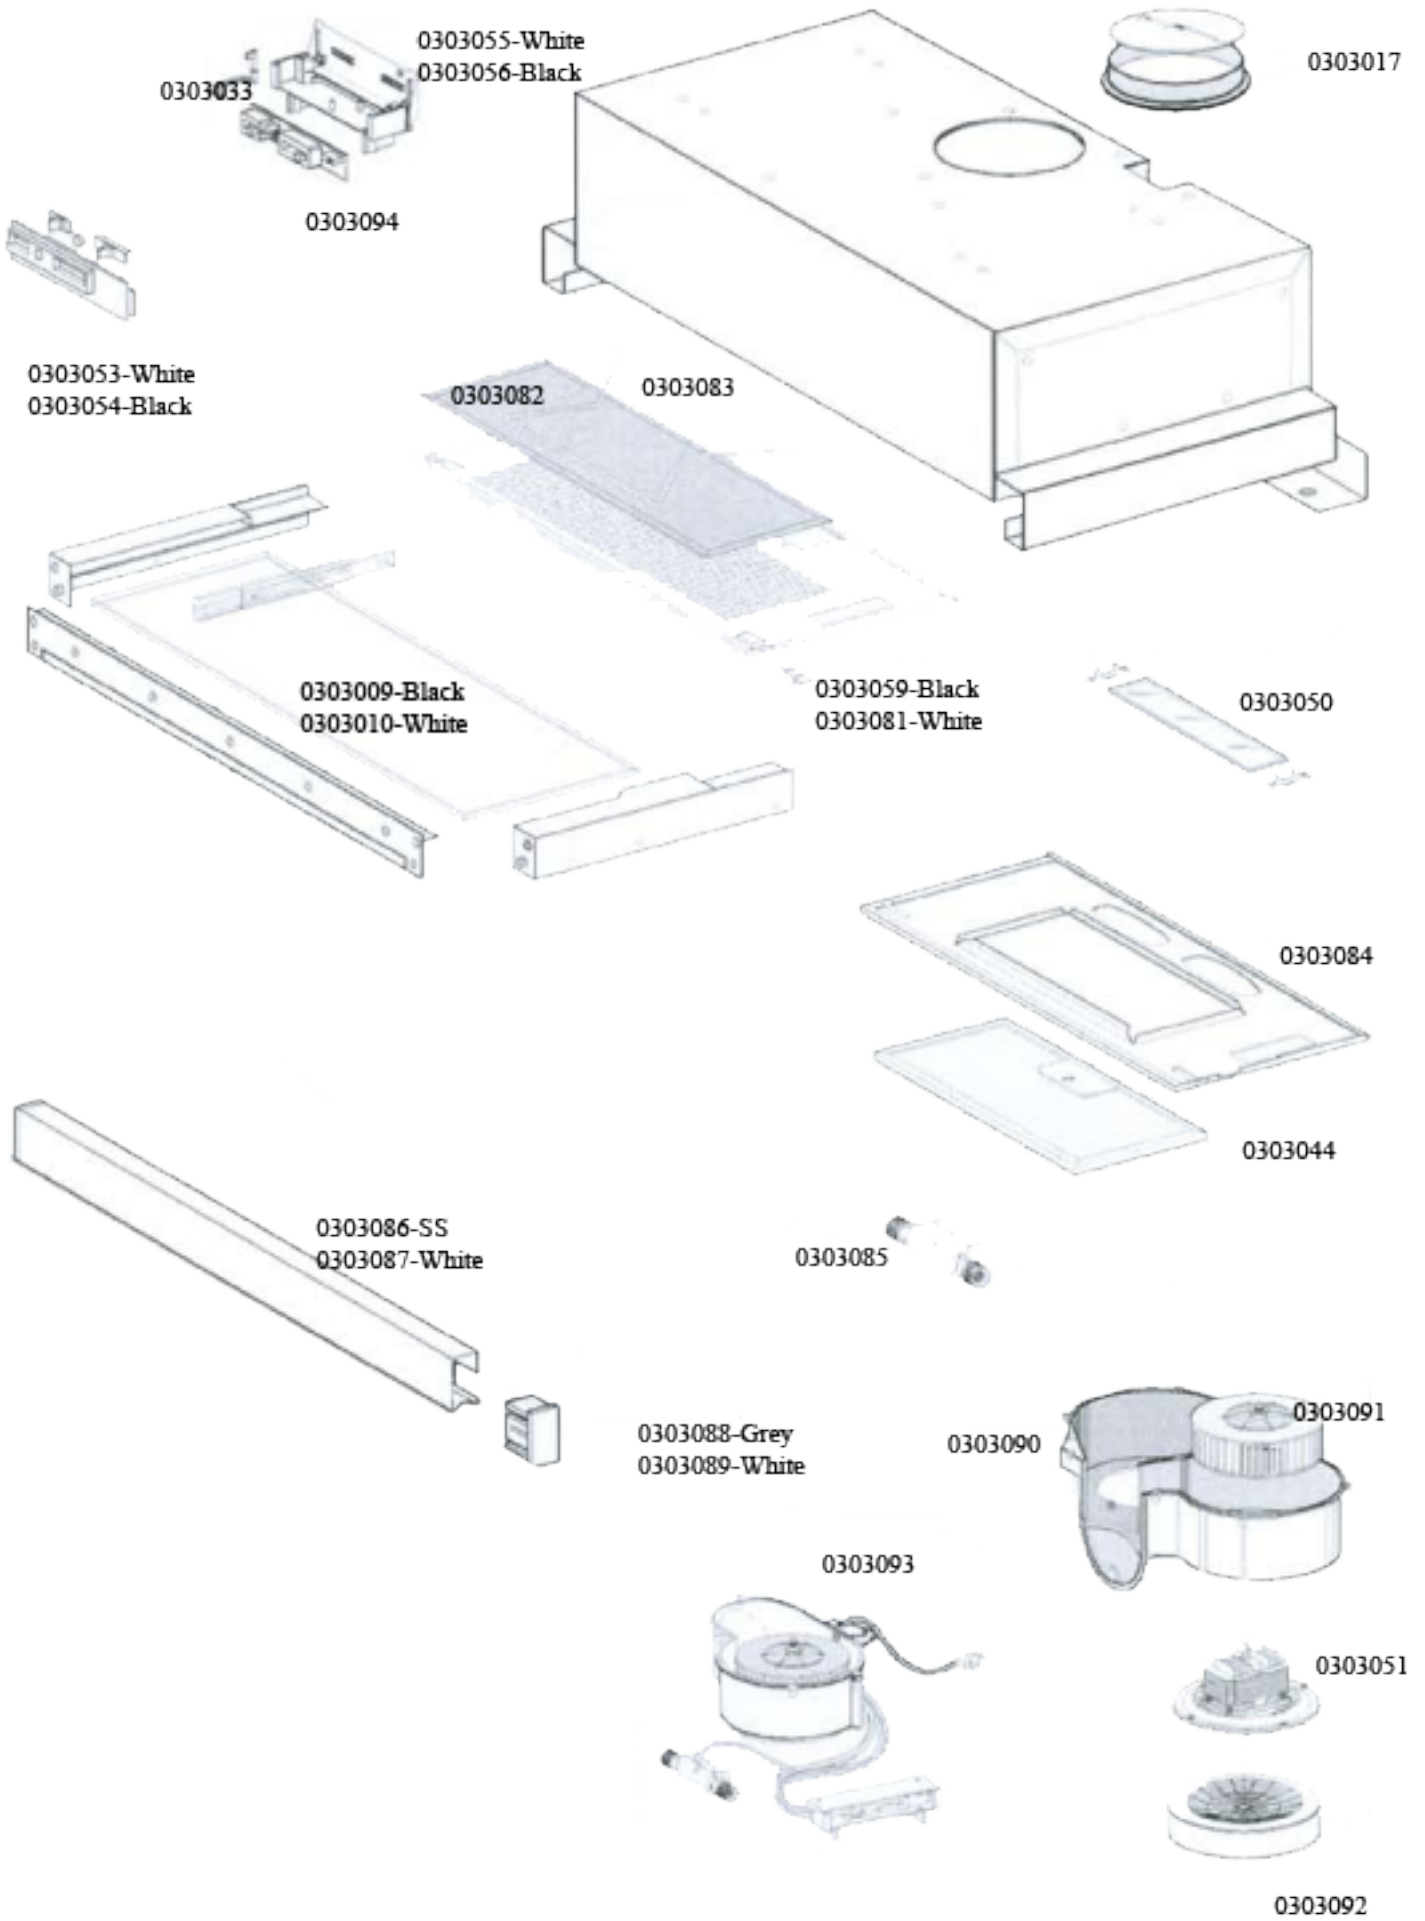

# Service Manual

MODEL: **H59**. PRODUCT: **600 SLIDE-OUT HOOD**

**Disclaimer.** The information contained in this service manual is intended for licensed service personnel only.

PART NUMBER	DESCRIPTION
0303009	Slide Rail Set (black)
* 0303010	Slide Rail Set (white)
0303017	Flue Adaptor
* 0303033	Micro-Switch Lever
* 0303044	Filter
* 0303050	Glass
* 0303051	Motor
* 0303053	Control Slider (white)
* 0303054	Control Slider (black)
* 0303055	Clip (white)
* 0303056	Clip (black)
* 0303059	Support (black)
* 0303081	Support (white)
* 0303082	Mesh Filter
* 0303083	Wire Filter Support
* 0303084	Under Hood Support
* 0303085	Globe Holder
* 0303086	Front Bar (stainless steel)
* 0303087	Front Bar (white)
* 0303088	Side Clips (2pac)(grey)
* 0303089	Side Clips (2pac)(white)
* 0303090	Motor Housing
* 0303091	Fan Wheel
* 0303092	Carbon Filter
* 0303093	Motor Assembly
* 0303094	Circuit Board