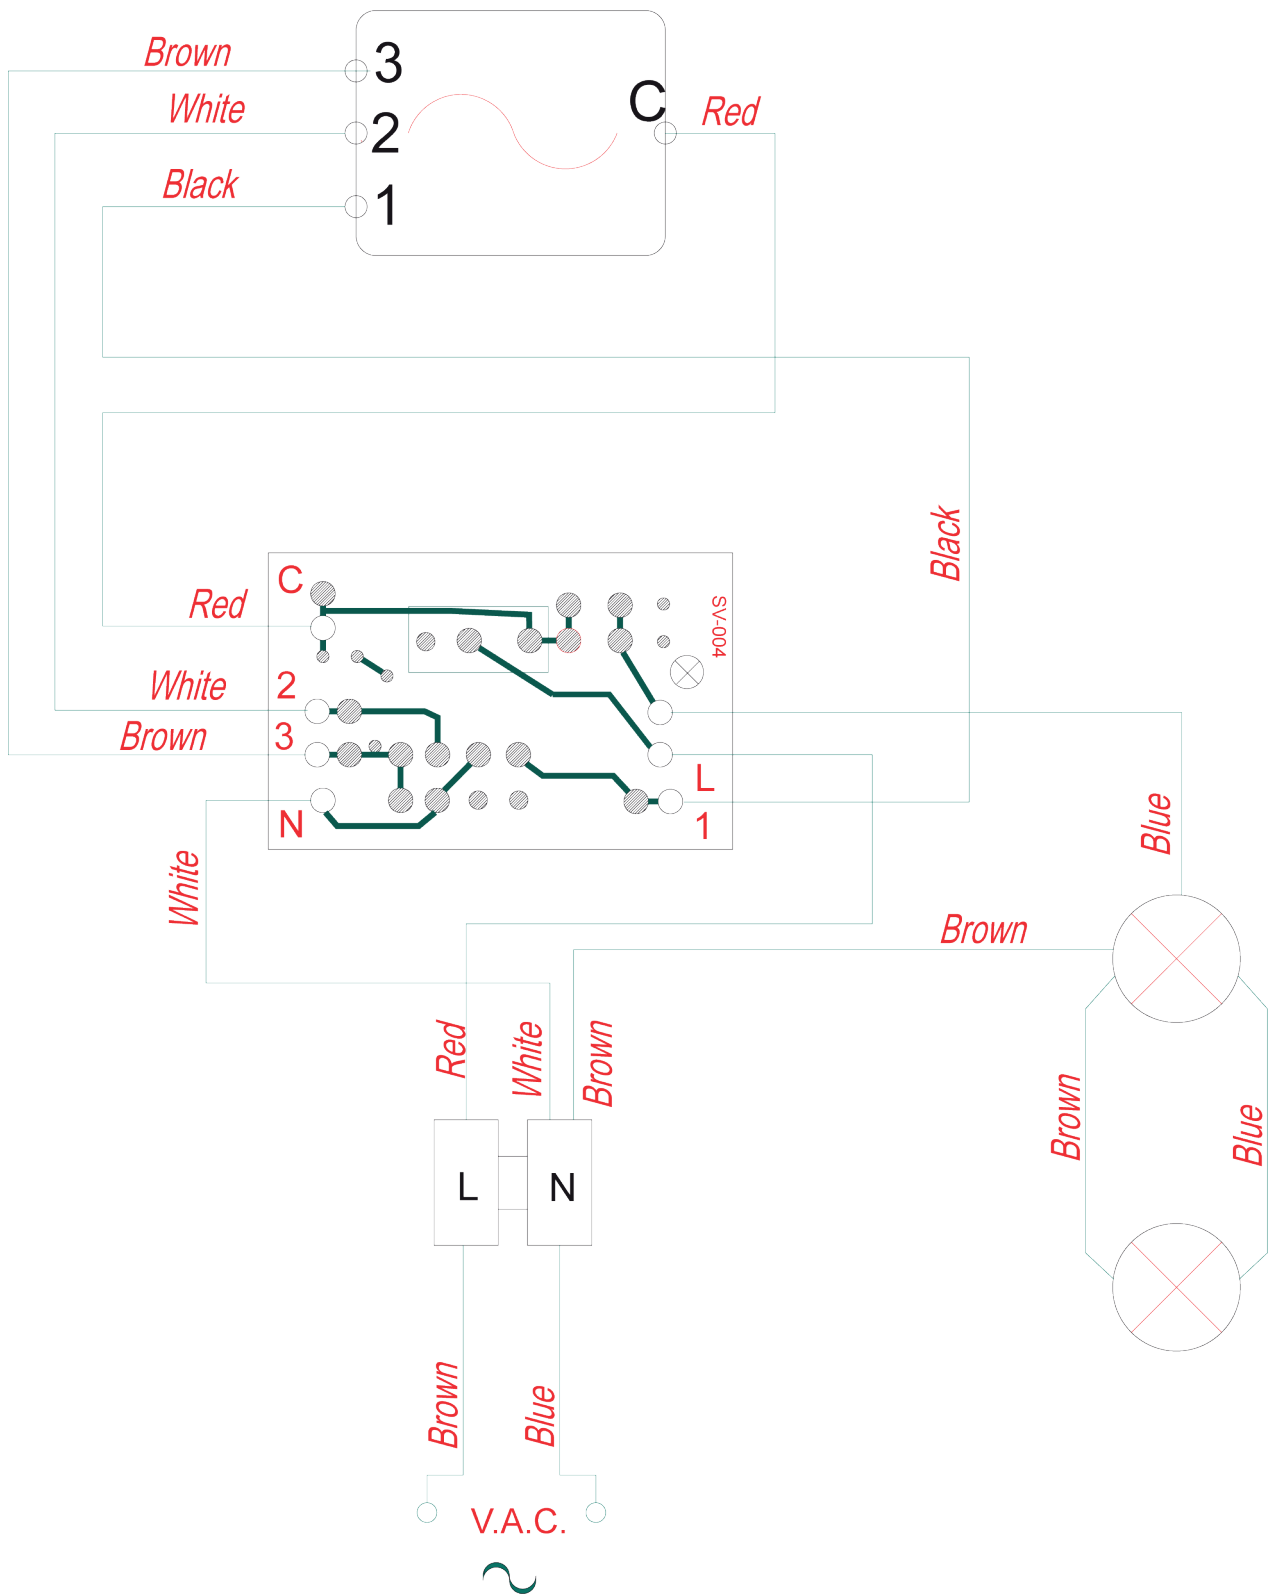

Service Manual

MODEL: **H11**. PRODUCT: **600 TILT-HOOD**

Disclaimer. The information contained in this service manual is intended for licensed service personnel only.

PART NUMBER	DESCRIPTION
0303014	Charcoal Filter
0303017	Flue Adaptor
* 0303022	Plastic Bracket (black)
* 0303023	Plastic Bracket (white)
* 0303024	Control Slider (white)
* 0303025	Control Slider (black)
* 0303028	Plastic Hinge (right)
* 0303029	Plastic Hinge (left)
* 0303064	Tilter Glass
* 0303065	Tilter Lamp Glass
* 0303066	Motor Assembly
* 0303067	Junction Box
* 0303068	Hood Base
* 0303069	Aluminium Filter
* 0303070	Wire Insert
*part no longer available	