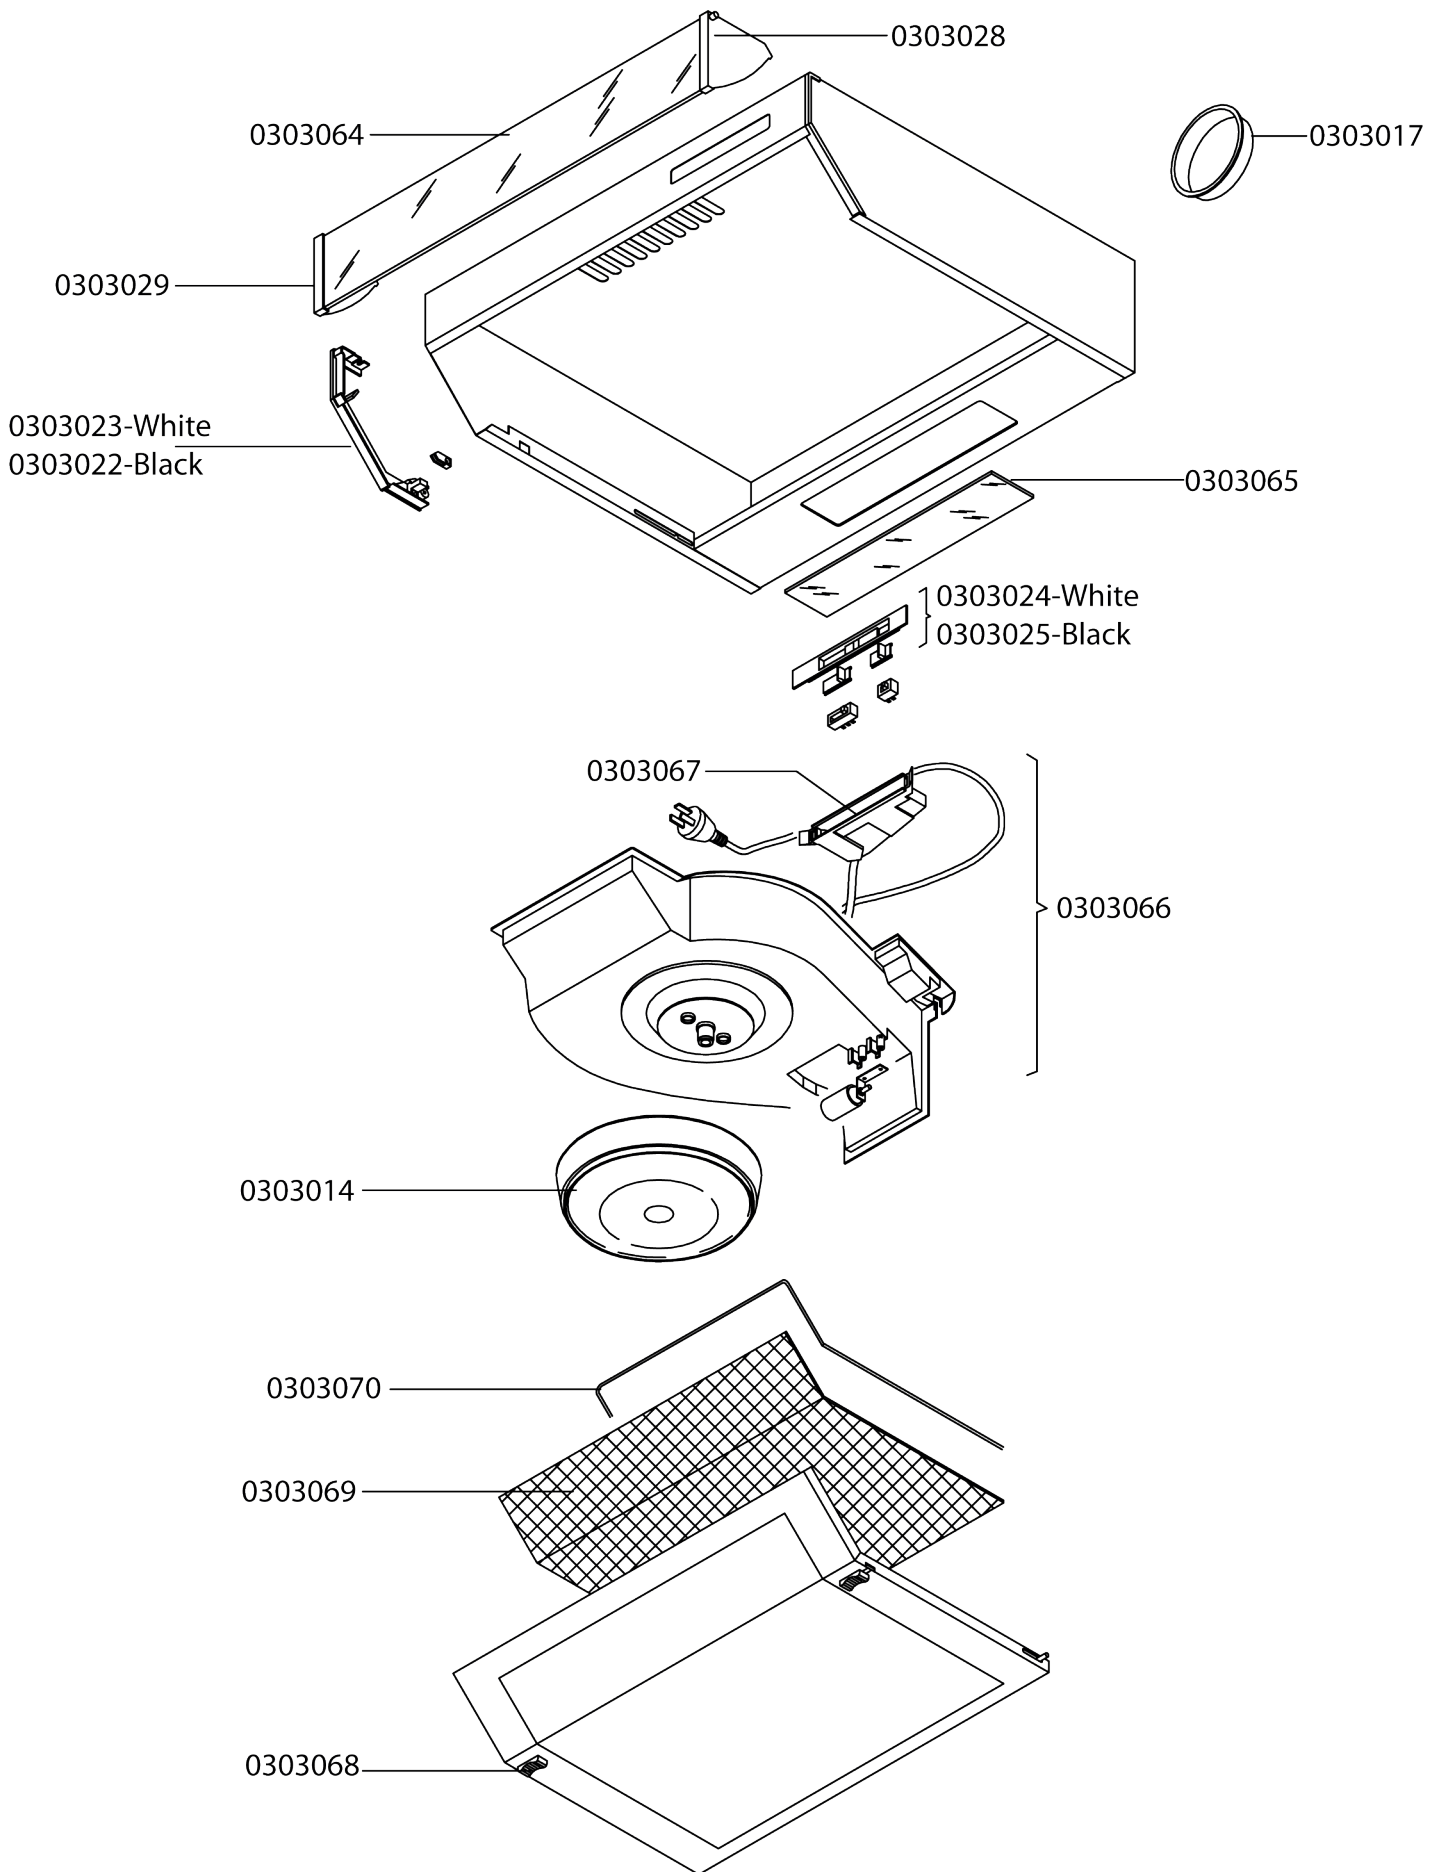

Service Manual

MODEL: **H11**. PRODUCT: **600 TILT-HOOD**

Disclaimer. The information contained in this service manual is intended for licensed service personnel only.

PART NUMBER	DESCRIPTION
0303014	Charcoal Filter
0303017	Flue Adaptor
* 0303022	Plastic Bracket (black)
* 0303023	Plastic Bracket (white)
* 0303024	Control Slider (white)
* 0303025	Control Slider (black)
* 0303028	Plastic Hinge (right)
* 0303029	Plastic Hinge (left)
* 0303064	Tilter Glass
* 0303065	Tilter Lamp Glass
* 0303066	Motor Assembly
* 0303067	Junction Box
* 0303068	Hood Base
* 0303069	Aluminium Filter
* 0303070	Wire Insert
*part no longer available	