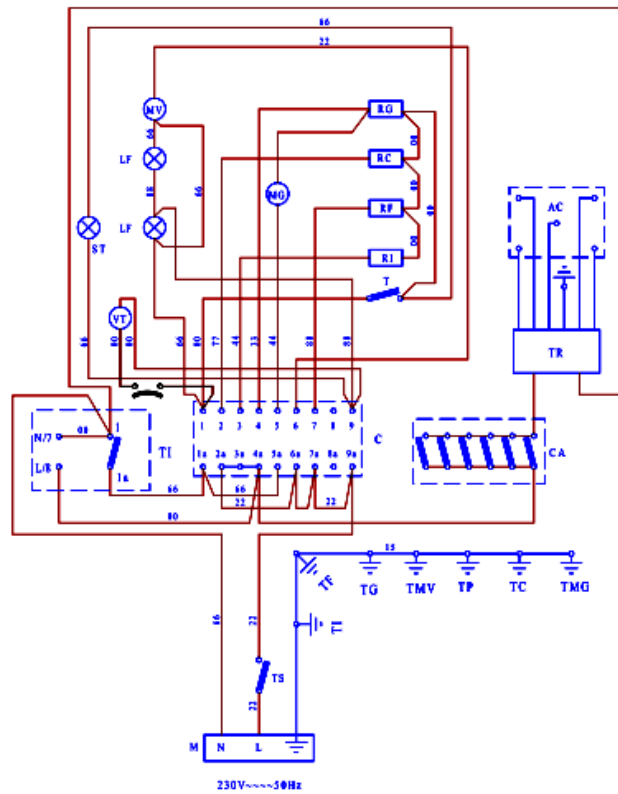

082	C00052934 (482000026827)		electrode clip
083	C00039578 (482000022614)		spring for thermostat bulb
084	C00049971 (482000074501)		flat spring retainer-thermos.capil. mm26
085	C00066389 (482000027231)		side shelf
086	C00110232 (482000028455)		ov grid shlf aus bk-stp with hook
087	C00110231 (482000079559)		oven grid shelf s/support aus (90)
088	C00074135 (482000022675)		neon lens clear
088	C00115701 (482000054572)	1 x C00144548 (482000029913)	pilot light red
089	C00144977 (482000082296)		bolt m3x6
090	C00031028 (482000026164)	08 09 / 80301...	fixing saddle - gas tap
091	C00264392	08 09 / 80302...	bolt m4x17.8 tsp esagonale sabaf
091	C00031027 (482000073334)	08 09 / 80301...	bolt m4
092	C00264393 (488000264393)	08 09 / 80302...	fixing saddle - gas tap sab.
092	C00049969 (482000026714)		motor ventilation(tangential) mm26
093	C00074052 (482000027272)		foot inox

Electric schemes and links

Cod. 16001602101