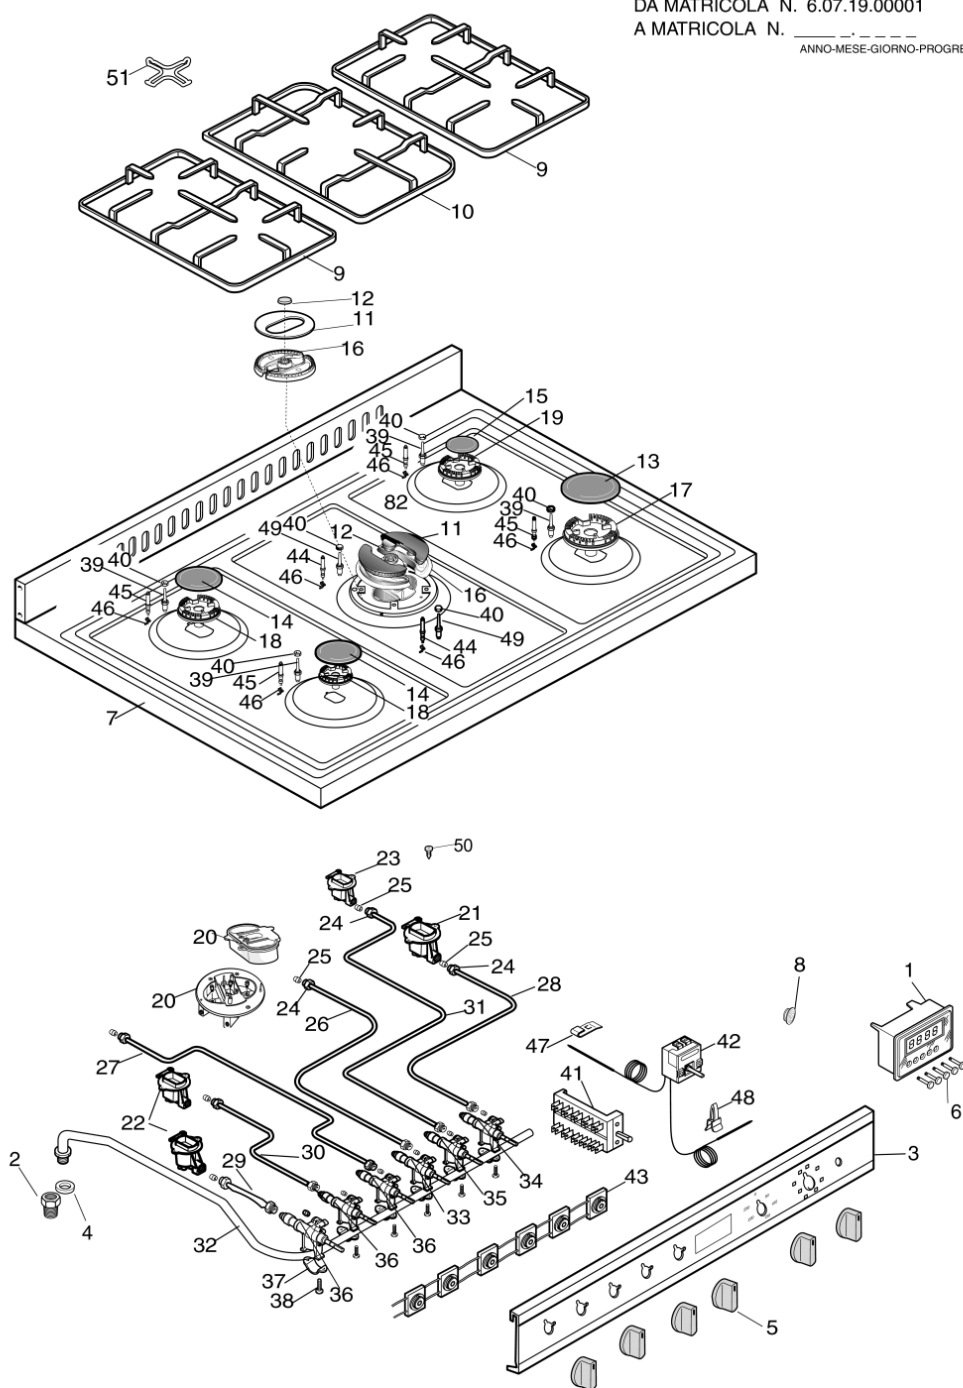

4525500

Exploded views

DA MATRICOLA N. 6.07.19.00001
A MATRICOLA N. _____
ANNO-MESE-GIORNO-PROGRESSIVO

TAVOLA 4525500

4525500

Spare parts list

Ref.	Code	From	To S/N	Substitute	Description	Notice	Industrial
000	C00110230				instruction book cp059md(x)aus		
001	C00051477 (482000022634)				electronic program eaton 220-240v (rh)		
002	C00035479 (482000026308)				connection distr. pipe nl. 53/60		
003	C00194117 (482000053486)			1 x C00095301 (482000061886)	dashboard		
004	C00010506 (482000025938)				sealing washer - gas elbow/pipe		
005	C00111916 (482000028556)				knob ix		
006	C00090737 (482000027842)				knob ix (electronic prog) - star		
007	C00095302 (482000053753)			1 x C00296207	working table ix cp059md.2 60x90		
008	C00115701 (482000054572)			1 x C00144548 (482000029913)	pilot light red		
008	C00074135 (482000022675)				neon lens clear		
009	C00085446 (482000027673)				grid for 2 burners 'star'		
010	C00085447 (482000027674)				1 burner grid star		
011	C00084059 (482000076937)		06 43 / 61025...		external crown ghisa		
011	C00119929 (482000029146)	06 43 / 61026...			burner cap		
012	C00084058 (482000027616)		06 43 / 61025...		internal crown ghisa		
012	C00119930 (482000029147)	06 43 / 61026...			burner cap (inner) dual plate		
013	C00064920 (482000027181)			1 x C00319454 (480121104537)	burner cap rapide black