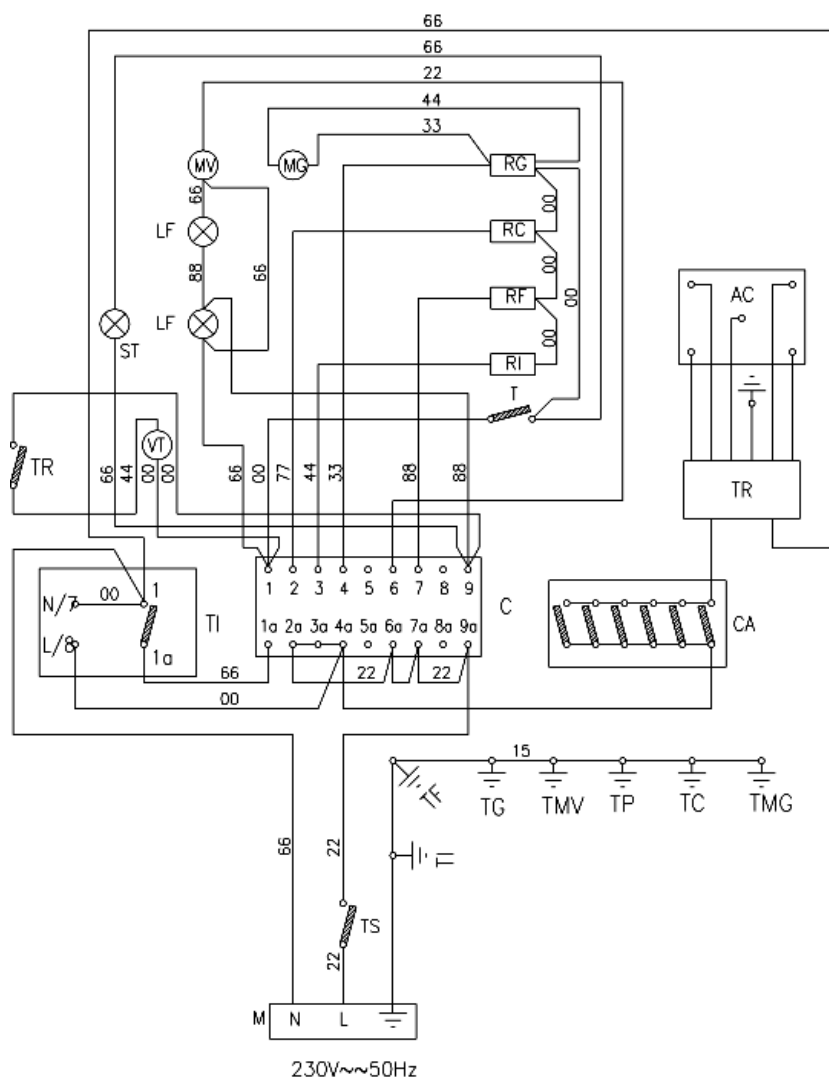

4525510

Spare parts list

Ref.	Code	From	To S/N	Substitute	Description	Notice	Industrial
033	C00052172 (482000074678)				protection		
034	C00060312 (482000027104)				fan motor		
035	C00033781 (482000026256)				motor fan/assy - ventilation(tangential)		
036	C00049968 (482000026713)				thermostat non adjustable		
037	C00193106 (482000083044)				spark generator 6 points		
038	C00141179 (482000081649)				motor -rotisserie		
039	C00074052 (482000027272)				foot inox		
040	C00066389 (482000027231)				side shelf		
041	C00110231 (482000079559)				oven grid shelf s/support aus (90)		
042	C00110232 (482000028455)				ov grid shlf aus bk-stp with hook		
043	C00193994 (482000083095)				lh oven liner panel - self cleaning		
044	C00193993 (482000083094)				rh oven liner panel - self cleaning		
099	C00196042 (482000030247)			1 x C00279529 (482000087769)	complete door cp059md.2##		
999	C00265465				oven bottom cover		

Electric schemes and links

Cod. 16001642600

- 00=NERO
- 15=GIALLO/VERDE
- 22=MARRONE
- 33=ROSSO
- 44=BIANCO
- 66=CELESTE
- 77=GRIGIO
- 88=ARANCIO

se16001642600