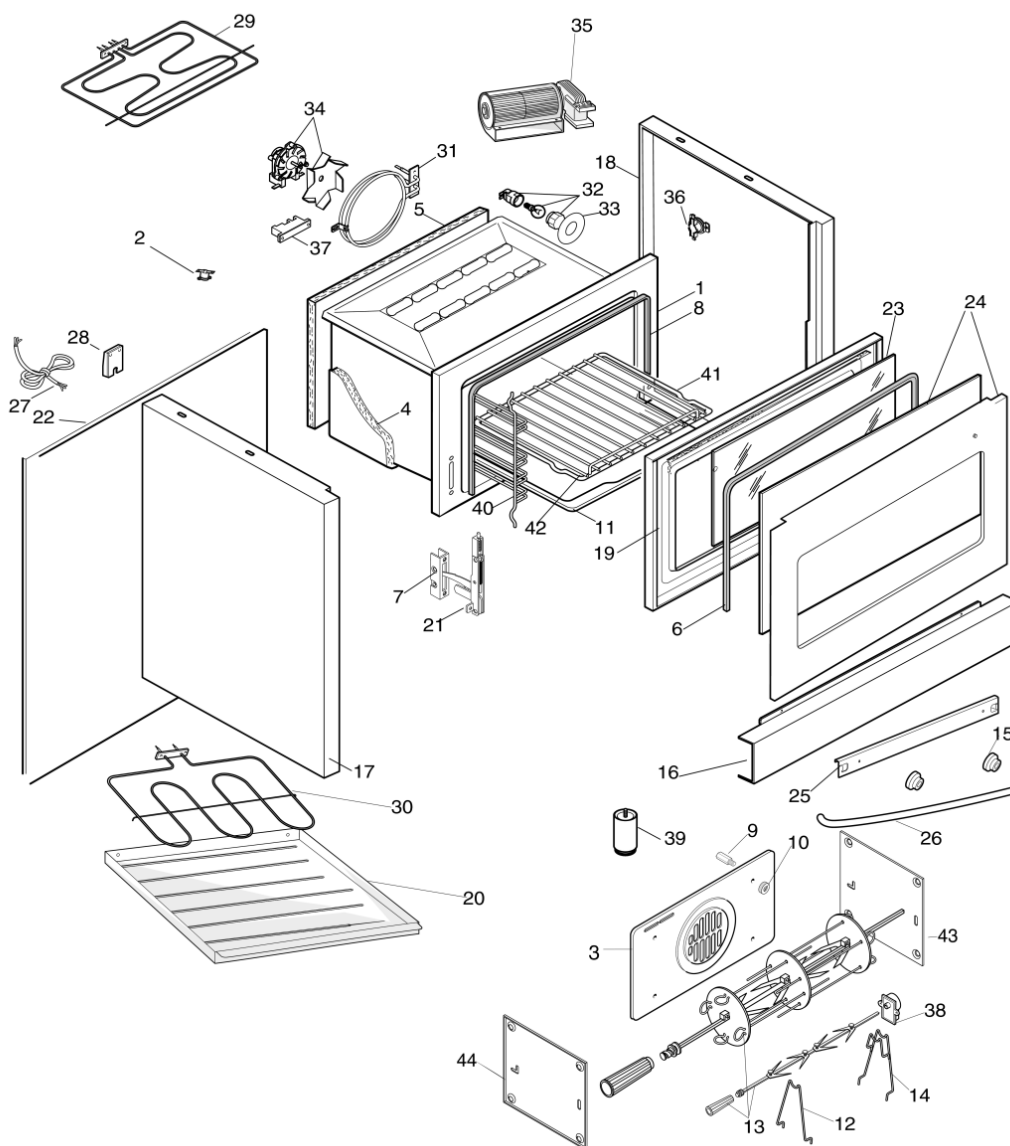

4525510

Exploded views

DA MATRICOLA N. 6.07.19.00001
 A MATRICOLA N. _____
ANNO-MESE-GIORNO-PROGRESSIVO

TAVOLA 4525510

4525510

Spare parts list

Ref.	Code	From	To S/N	Substitute	Description	Notice	Industrial
001	C00090725 (482000077564)				oven gas - enamelled		
002	C00081599 (482000022708)				thermostat 75c n.a. (ck)		
003	C00259083 (482000085243)				screw m4x8		
003	C00193995 (482000062042)				oven inner back panel- self cleaning		
004	C00118293				oven insulation		
005	C00049970				oven insulation - back		
006	C00193991 (482000030163)				joint inner glass		
007	C00075148 (482000053760)			1 x C00271825 (482000031064)	roller support m26		
008	C00091946 (482000022767)				oven door seal		
009	C00051017 (482000026747)				pin mm26		
010	C00302785 (482000032241)				impellor zincato		
011	C00076073 (482000027368)				enamelled drip tray		
012	C00049974 (482000026716)				rotisserie support		
013	C00096739 (482000078366)				turnspit kit f.90 multispiedo		
014	C00049973 (482000026715)				holder tbc?		
015	C00082473 (482000022713)				handle spacer		
016	C00096781 (482000078370)				door front lower - stainless indesit		