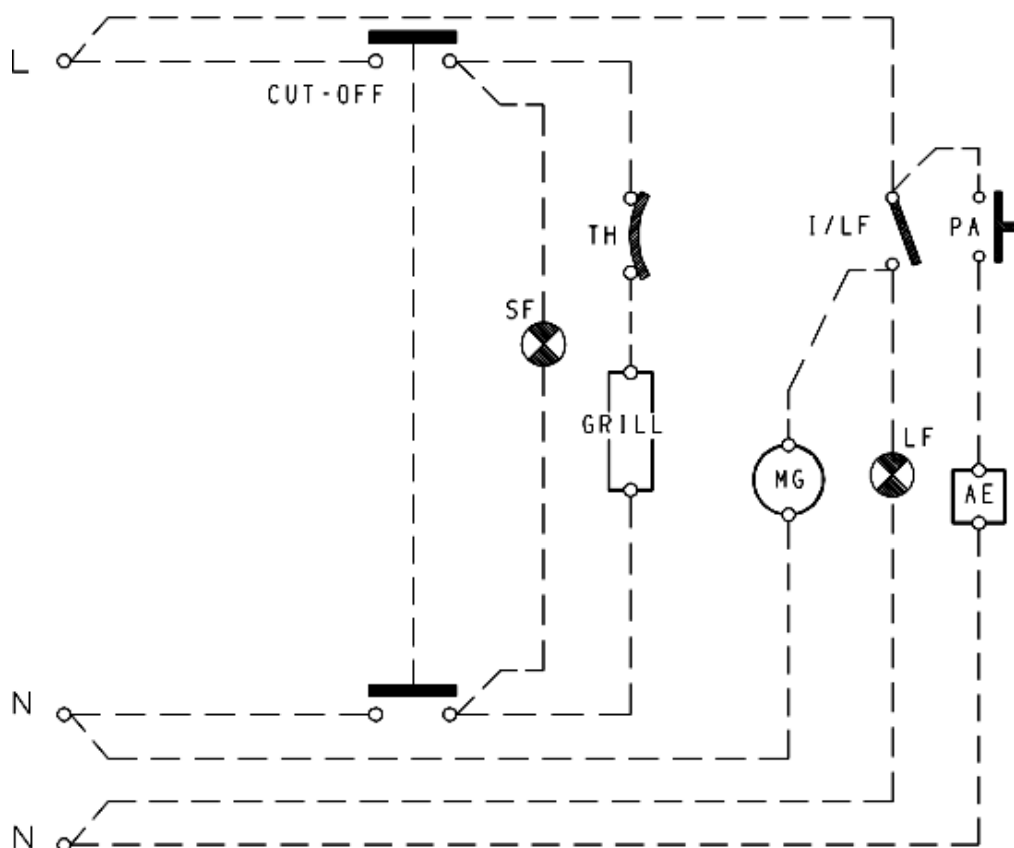

Electric schemes and links

Cod. se041300

SE041300

Legend

Legend: se041300

SF	Warning light working	IT	Thermostated switch
SO	Probe temperature	L	Line (Feed)
SP	Operating Indicator Light for the Plate	LF	Oven light
ST	Warning light thermostat	LI	Oven light
TH	Thermostat fixed	M	Suction motor handle
TH2	Thermostated burner cooling	MG	Turnspit motor
THR	Adjustable thermostat	MO	Terminal board
TP	Termoprotector	MUFF	Oven
TRAV	Support terminal board	MV	Fan motor
TRM	Thermostated burner control card	N	Neutral (Feed)
VAP	Steam boiler heating element	PA	Ignition push-button
AE	Ignition transformer	PE	Plate electric (Normal and Rapid)
AT	Ignition transformer	PEL	Wall socket
CF	Oven commutator	PIF	Cooking programmer
CP	Plate commutator(Normal end Rapid)	POT	Thermostated potentiometer
CT	Plate commutator(Automatic)	PT	Termoprotector
DC DR	Double Knob double crown burner control card	PTC	Thermostated sensor
EV	Electro-Valve	RCE	Grill heating element external
FC	End of cooking programmer	RCI	Grill heating element internal
FRONT	Daschboard	RE	Energy regulator
I/LF	OVEN LIGHT SWITCH	RF	Oven lower heating element
I/LF-MG	OVEN LIGHT SWITCH + ROTISSERIE	RG	Grill heating element
I/MG	TURNSPIT SWITCH	RG COM	Grill heating element un-ion
IL	Knobs' Lighting	RV	Heating element ventilated oven
ILG	Lamp switch turnspit	SA	Boiler operating led