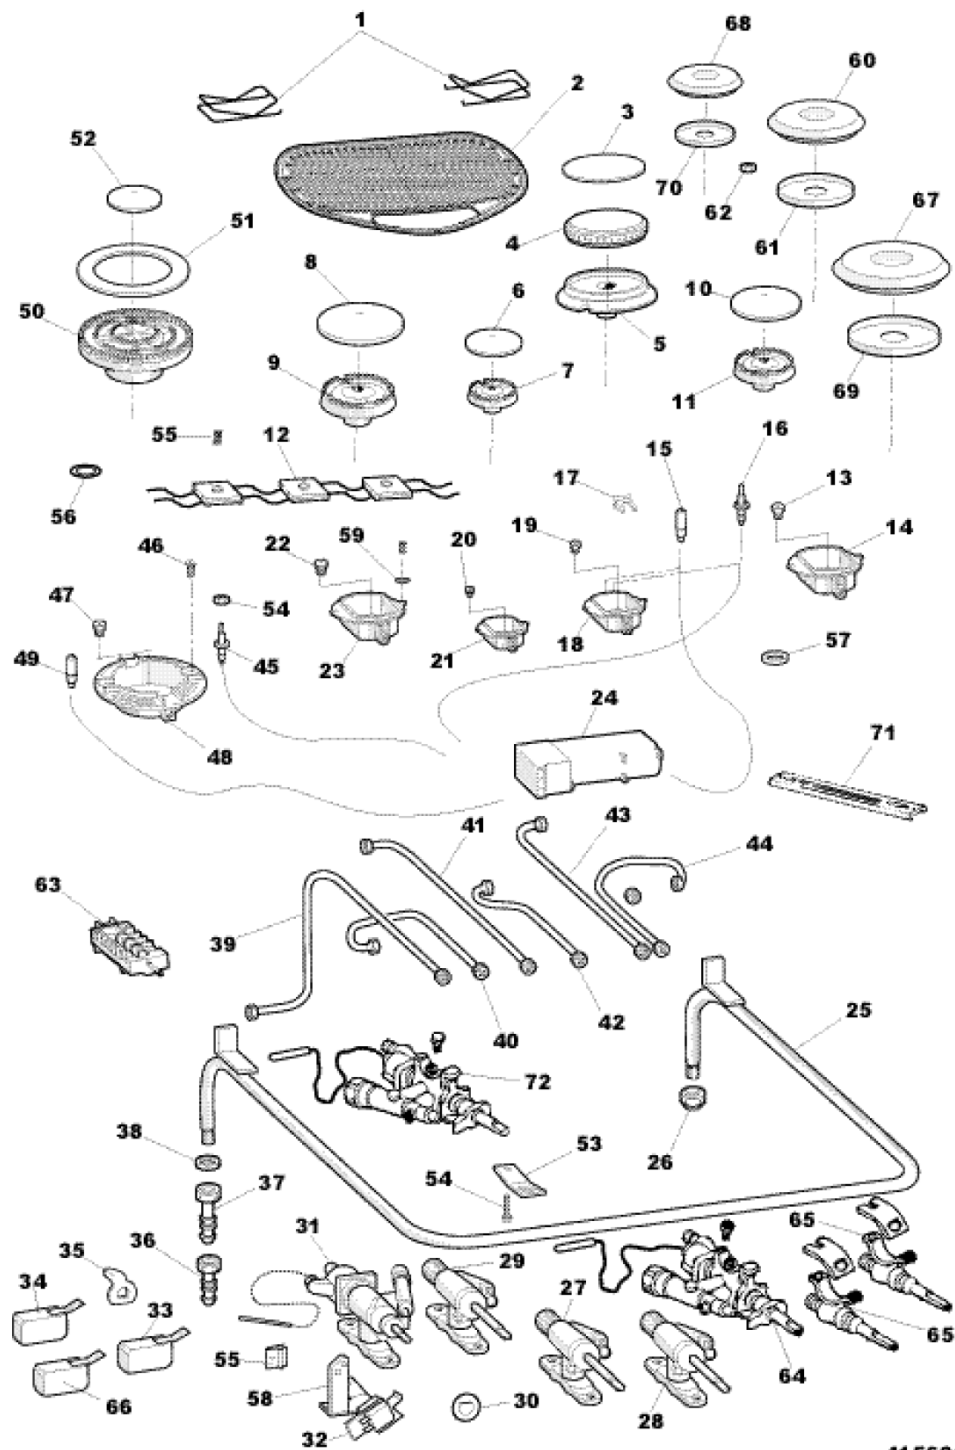

4156210

Exploded views

4156210

4156210

Spare parts list

Ref.	Code	From	To S/N	Substitute	Description	Notice	Industrial
006	C00052933 (482000026826)				burner cap auxiliary (small) black		
007	C00052930 (482000026823)				burner base / flame split - small burner		
008	C00052931 (482000026824)				burner cap rapide (large) black		
009	C00052928 (482000026821)				burner ring/flame splitter - large		
010	C00052932 (482000026825)				burner cap semi rapide (medium)black		
011	C00052929 (482000026822)				burner ring - medium		
013	C00033835 (482000022599)				gas jet 70 - lpg/ng medium burner		
013	C00057740 (482000022655)				gas jet ng 106 - small burner		
014	C00052926 (482000026819)				burner cup - medium burner		
015	C00052951 (482000022639)				ignition electrode (l=700)		
016	C00052986 (482000026835)				thermocouple ** not for triple burner**		
017	C00052934 (482000026827)				electrode clip		
020	C00066166 (482000027225)				nat gas aux. burner nozzle rapido 79		
020	C00052939 (482000026830)				gas jet 50 lpg - small burner		
021	C00052927 (482000026820)				burner cup - small burner		
022	C00052940 (482000026831)				gas jet 116 ng large burner		
022	C00052937 (482000026828)				gas jet 86 lpg - large burner