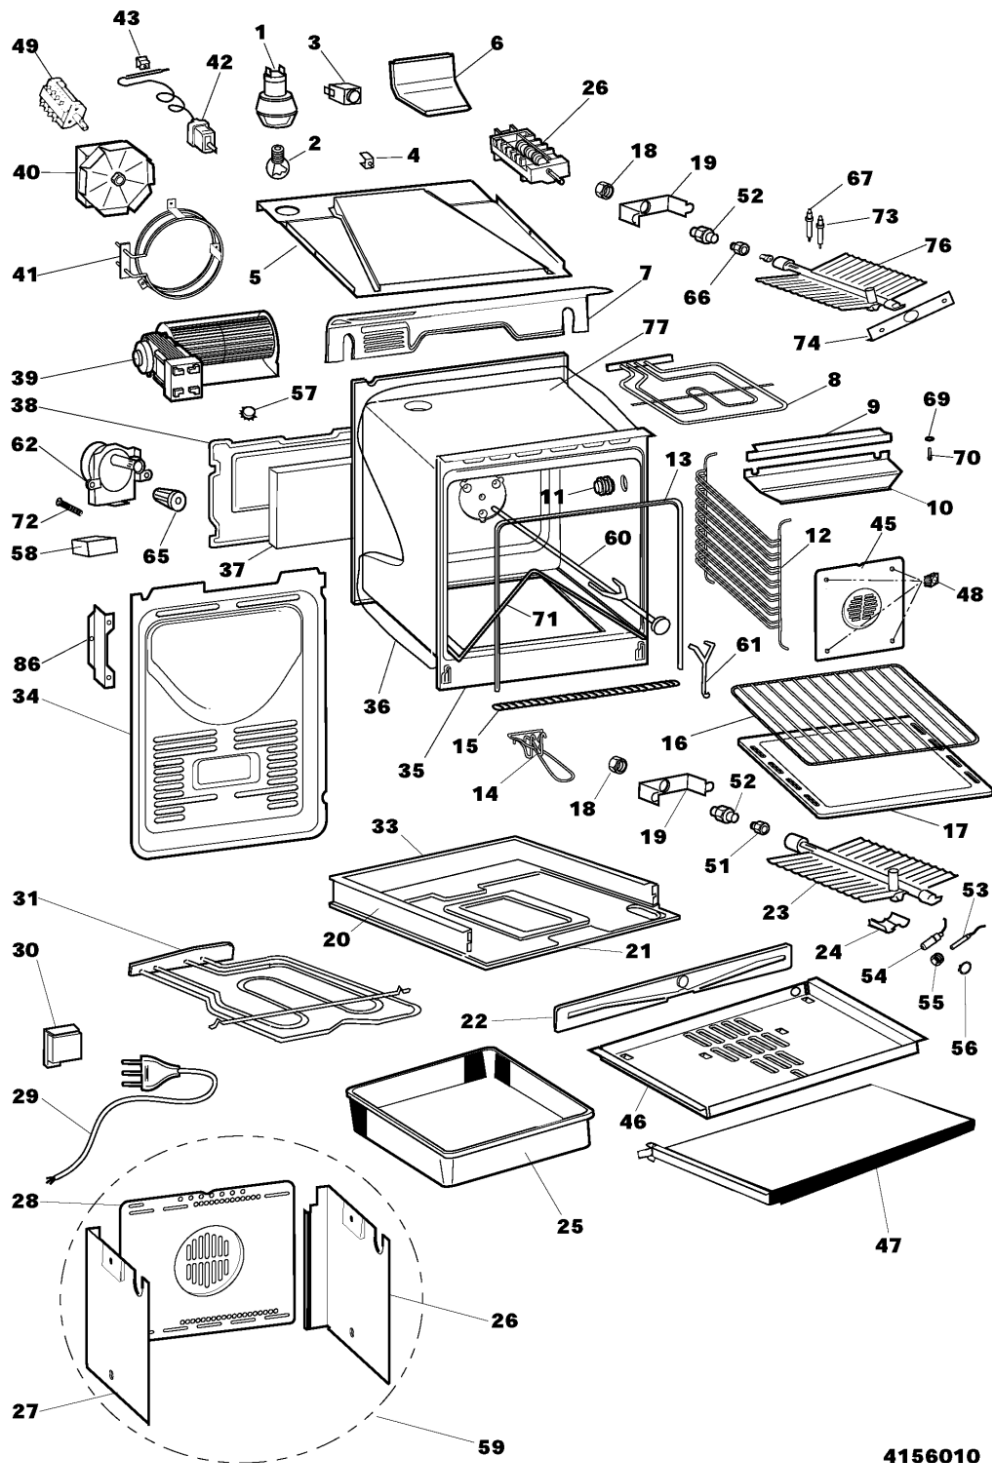

4156010

Exploded views

4156010

4156010

Spare parts list

Ref.	Code	From	To S/N	Substitute	Description	Notice	Industrial
000	C00074826				user instructions booklet		
001	C00038035 (482000026352)				oven lamp assembly		
002	C00015910 (482000025965)				oven lamp e14 220v 15w		
004	C00044805 (482000074188)				2-pole earthing rivet		
006	C00034051				vent chimney		
006	C00064111				moulding fissing oven s2000		
007	C00064142 (482000075285)				cross beam mounting plane c60 s2000		
008	C00039576 (482000026386)				upper grill heating element		
013	C00027844 (482000026112)				seal (3 sides) oven door - black		
016	C00030161 (482000026148)				oven grate 30mm wires		
017	C00031422 (482000052617)				drip tray - black enamelled		
018	C00002864 (482000072585)				injector unit nut		
019	C00082150 (482000092159)				support for gas injector body		
019	C00025311 (482000073042)				support for gas injector body		
020	C00017289				side panel		
021	C00017295				bottom		
022	C00017292 (482000065675)				front trim