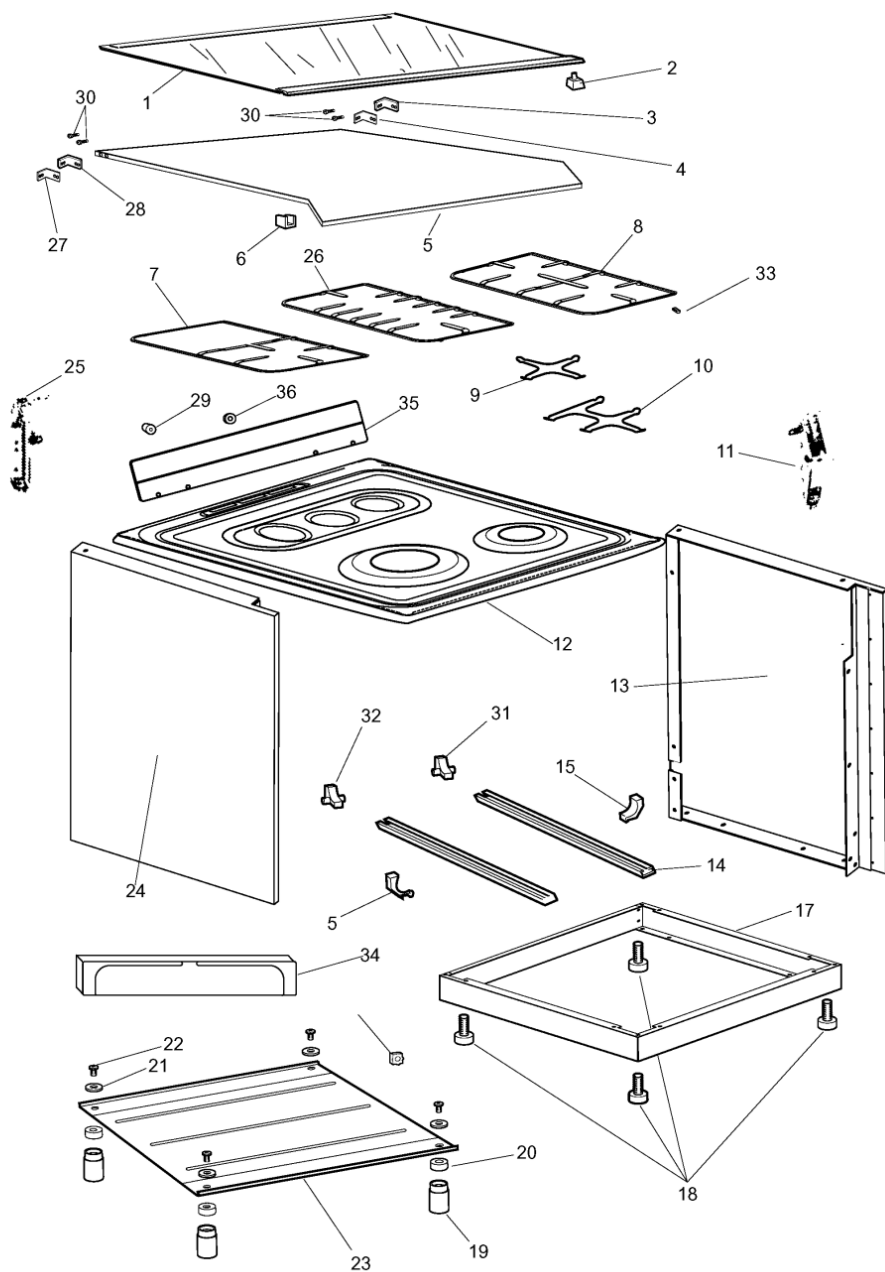

4156110

Exploded views

4156110

4156110

Spare parts list

Ref.	Code	From	To S/N	Substitute	Description	Notice	Industrial
001	C00074943 (482000058071)			1 x C00637454 (488000637454)	wh glass cover c60 indesit		
002	C00074834 (482000076351)				white hitting gum glass cover c60 indesit		
008	C00074825				2 burners grid work black 60		
009	C00033532 (482000026252)				reducing grid - pan grids		
011	C00063862 (482000027135)				right cover hinge		
012	C00064147 (482000058046)			1 x C00629838 (488000629838)	working table c60 white s2000		
013	C00074817				side panel dx bianco 60		
014	C00033310				drawer slide		
015	C00064081				drawer support		
019	C00037389 (482000026342)				black foot body		
020	C00037386 (482000026341)				foot fastening		
021	C00037385 (482000026340)				reinforcement washer for foot attachment		
022	C00088510 (488000088510)				bolt		
023	C00040861 (482000064646)				feet for base plate 60x60		
024	C00074820				white side panel, left c60		
025	C00063863 (482000027136)				hinge left (on lid)		
029	C00064110 (482000075282)				rear spacer