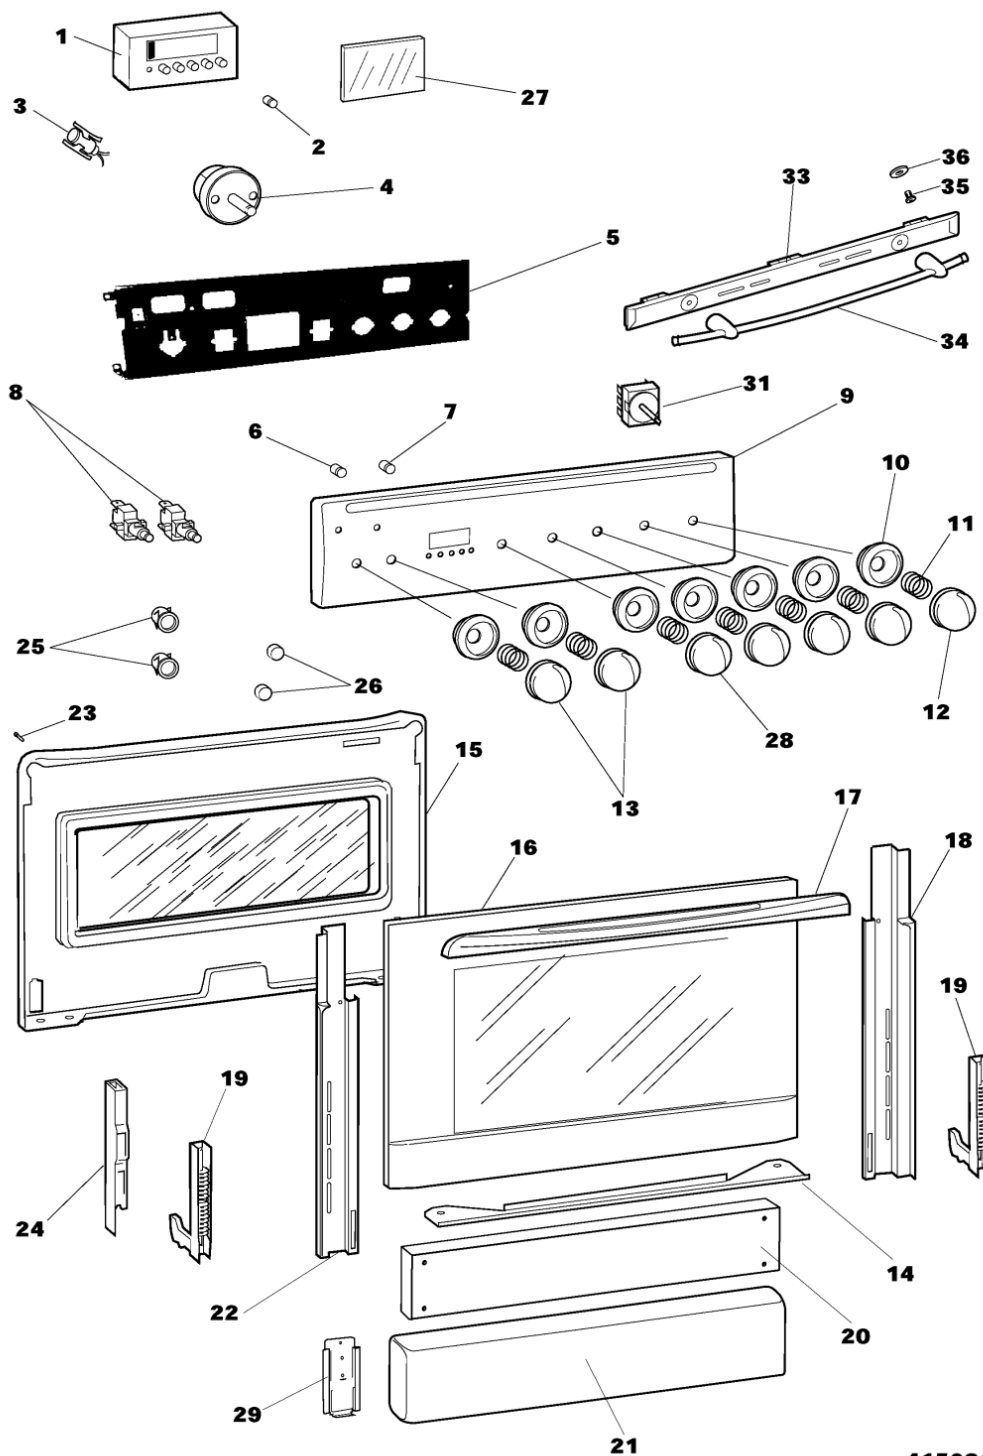

4156310

Exploded views

4156310

4156310

Spare parts list

Ref.	Code	From	To S/N	Substitute	Description	Notice	Industrial
004	C00052527 (482000026798)				minute timer d = 6mm		
005	C00064140				inner control panel 60		
007	C00054502 (482000054373)			1 x C00268126 (482000023097)	pilot lamp lens - green		
008	C00045793 (482000026572)				ignition switch		
008	C00046156 (482000026598)				lamp switch giugiaro		
009	C00074861				dashboard k645gs(w)i		
010	C00093469 (482000027968)				grey knob disc new		
010	C00064122 (482000054180)			1 x C00088531 (482000077339)	grey knob disc	N1015026	
010	C00088531 (482000077339)				grey knob disc	n1015042	
011	C00016035 (482000022582)				control knob disc spring		
012	C00074822				timer knob withe indesit	n1015042	
012	C00093472 (482000077961)				timer knob withe indesit new		
014	C00074829				lower profil, white c60		
015	C00074942 (482000076357)				oven inner door & glass		
016	C00074766 (482000076346)				oven door glass 60 withe indesit		
017	C00074814 (482000076349)				door handle c60 white indesit		
018	C00074815 (482000058069)			1 x C00075497 (482000076390)	post dx c60 indesit