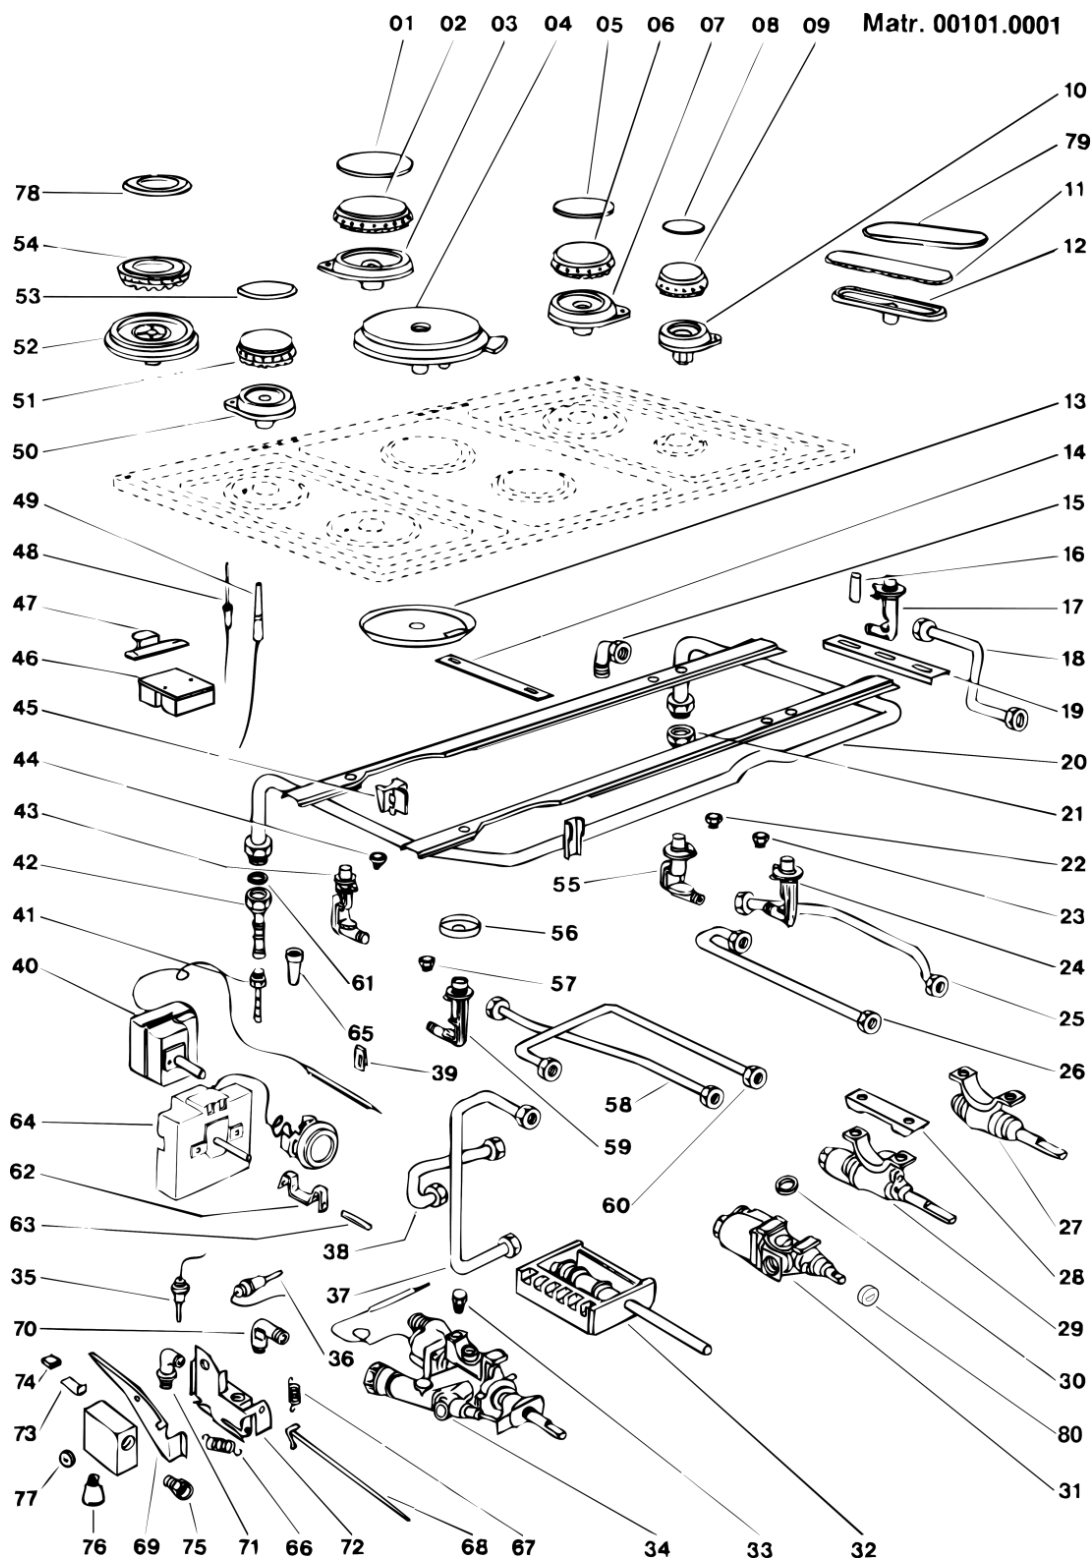

4150310

Exploded views

4150310

Spare parts list

Ref.	Code	From	To S/N	Substitute	Description	Notice	Industrial
005	C00037079				oven chamber electric fan 60		
010	C00035067				back frame rhs 60 e89		
012	C00102543				oven grid ventil.		
015	C00102616 (482000078816)				enamelled drip tray 60		
017	C00102618 (482000061812)				dishwarmer drawer 60		
019	C00053285 (482000026858)				sliding wheel 60 new		
025	C00047360				gasket oven door long 60		
026	C00035066				back frame lhs 60 e89		
030	C00035639				terminal block bracket		
031	C00038743 (482000064216)				fan support panel 60		
033	C00035112				inspection door for back panel		
035	C00035645				back panel cooker 60		
036	C00101697 (482000065012)				black base 60 e89		
037	C00035083				supply cable 3*1		
038	C00005156 (482000025915)				terminal block 40a		
039	C00035275				oval cable sleeve		
040	C00104695 (482000038502)			1 x C00076876 (482000076504)	rubber bumper		

4150510

Exploded views

4150510

Spare parts list

Ref.	Code	From	To S/N	Substitute	Description	Notice	Industrial
001	C00037764 (482000026349)				burner cap 90 black		
002	C00104212 (482000028382)				flame splitter 90		
003	C00045186				burner /90 ignition pyral sb/ae		
005	C00037768 (482000026350)				burner cap 78 black		
006	C00104207 (482000028380)				flame splitter 78		
007	C00045185				burner /78 ignition pyral sb/ae		
008	C00037762 (482000026347)				burner cap 37 black		
009	C00104214 (482000028383)				flame splitter 37		
010	C00045183				burner d38 ignition pyral sb/ae		
016	C00035029				regulation air tube d= 50		
016	C00103835				regulation air tube d= 78/90		
021	C00004682 (482000025913)				blanking tap 1/2 gas threading		
022	C00035104 (482000026295)				d= 97 nozzle		
022	C00035094 (482000022600)				d= 65 nozzle		
022	C00035099 (482000026293)				d= 184 nozzle		
023	C00035095 (482000022601)				d= 90 nozzle		
023	C00035101 (482000073535)				d= 250 nozzle		