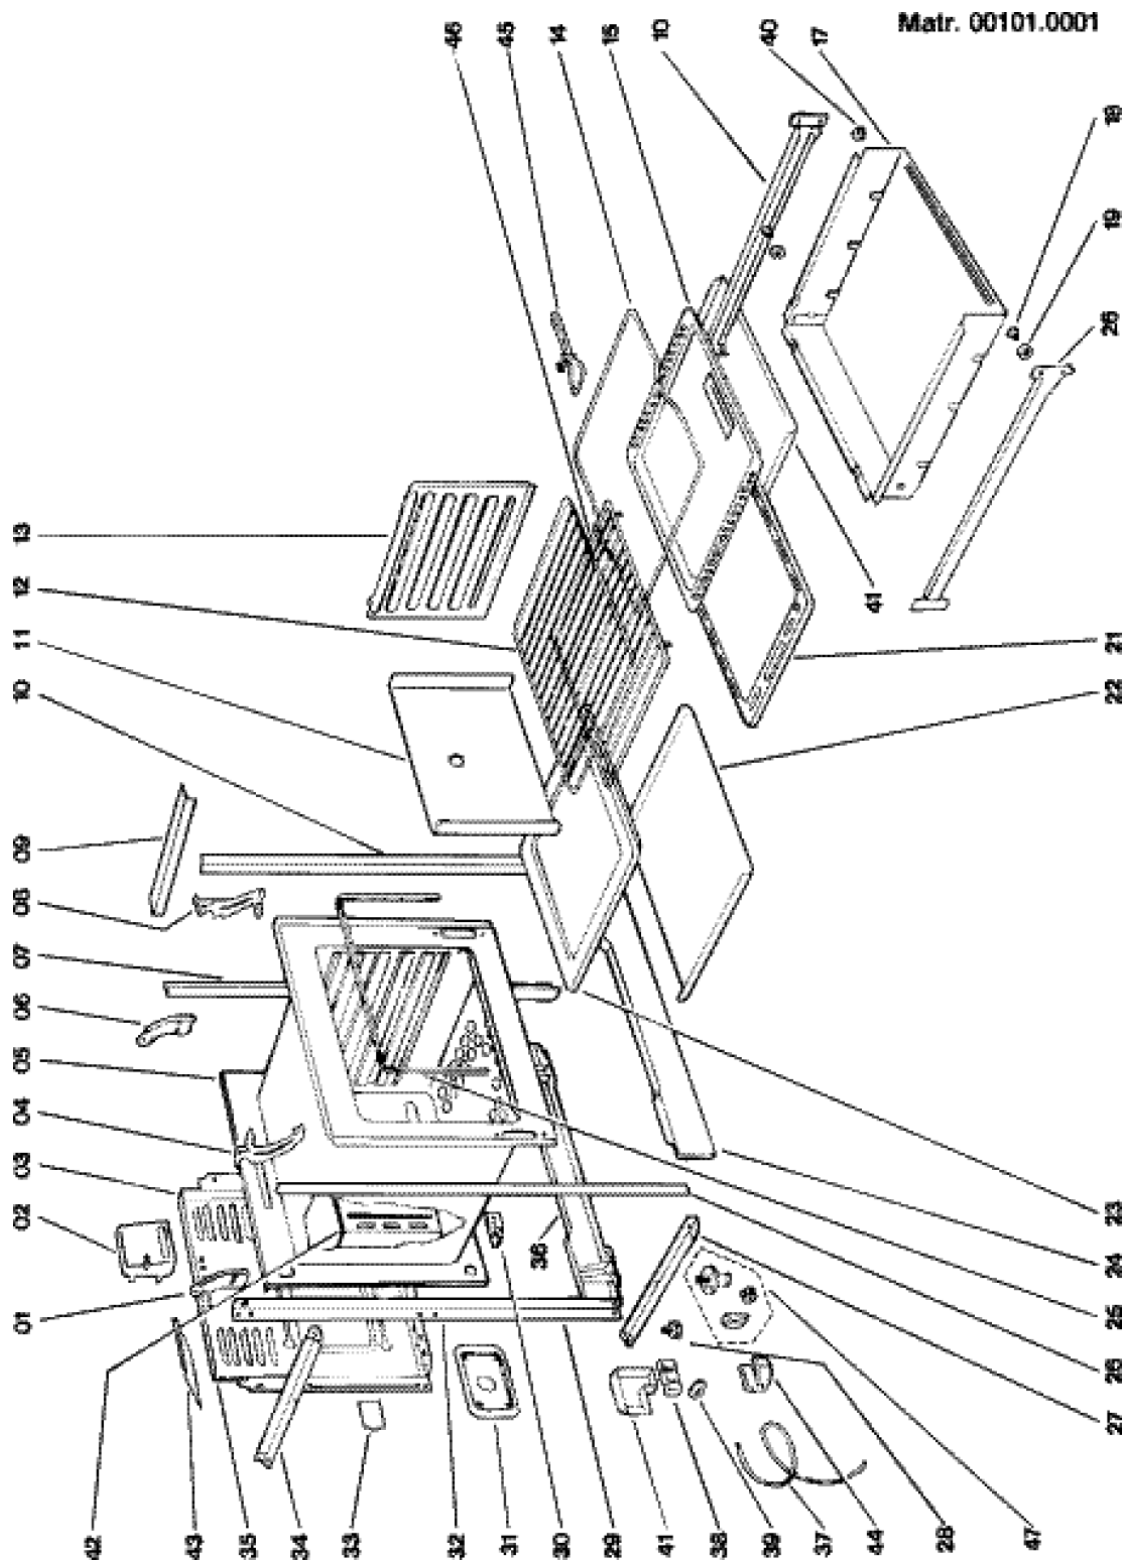

4150310

Exploded views

4150310

Spare parts list

Ref.	Code	From	To S/N	Substitute	Description	Notice	Industrial
005	C00037079				oven chamber electric fan 60		
010	C00035067				back frame rhs 60 e89		
012	C00102543				oven grid ventil.		
015	C00102616 (482000078816)				enamelled drip tray 60		
017	C00102618 (482000061812)				dishwarmer drawer 60		
019	C00053285 (482000026858)				sliding wheel 60 new		
025	C00047360				gasket oven door long 60		
026	C00035066				back frame lhs 60 e89		
030	C00035639				terminal block bracket		
031	C00038743 (482000064216)				fan support panel 60		
033	C00035112				inspection door for back panel		
035	C00035645				back panel cooker 60		
036	C00101697 (482000065012)				black base 60 e89		
037	C00035083				supply cable 3*1		
038	C00005156 (482000025915)				terminal block 40a		
039	C00035275				oval cable sleeve		
040	C00104695 (482000038502)			1 x C00076876 (482000076504)	rubber bumper		