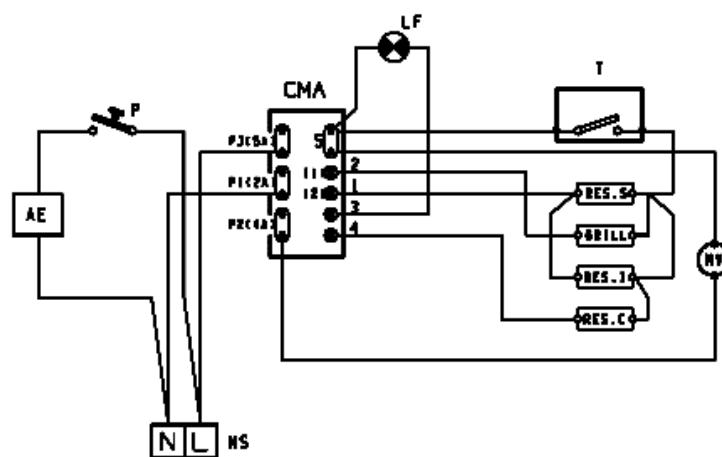

Part no.066292 - Extractor pliers for integrated circuits.

For instructions on use, please refer to the relative Service Manual.

Electric schemes and links

Cod. se010500

SE010500

MODELLI INTERESSATI

- KG 6405 WMS/I - KG 6405 XMS/I - KG 6405 AMS/I
- KG 6405 GMS/I - KG 6405 XMS/EU - KG 6408 AMS/R