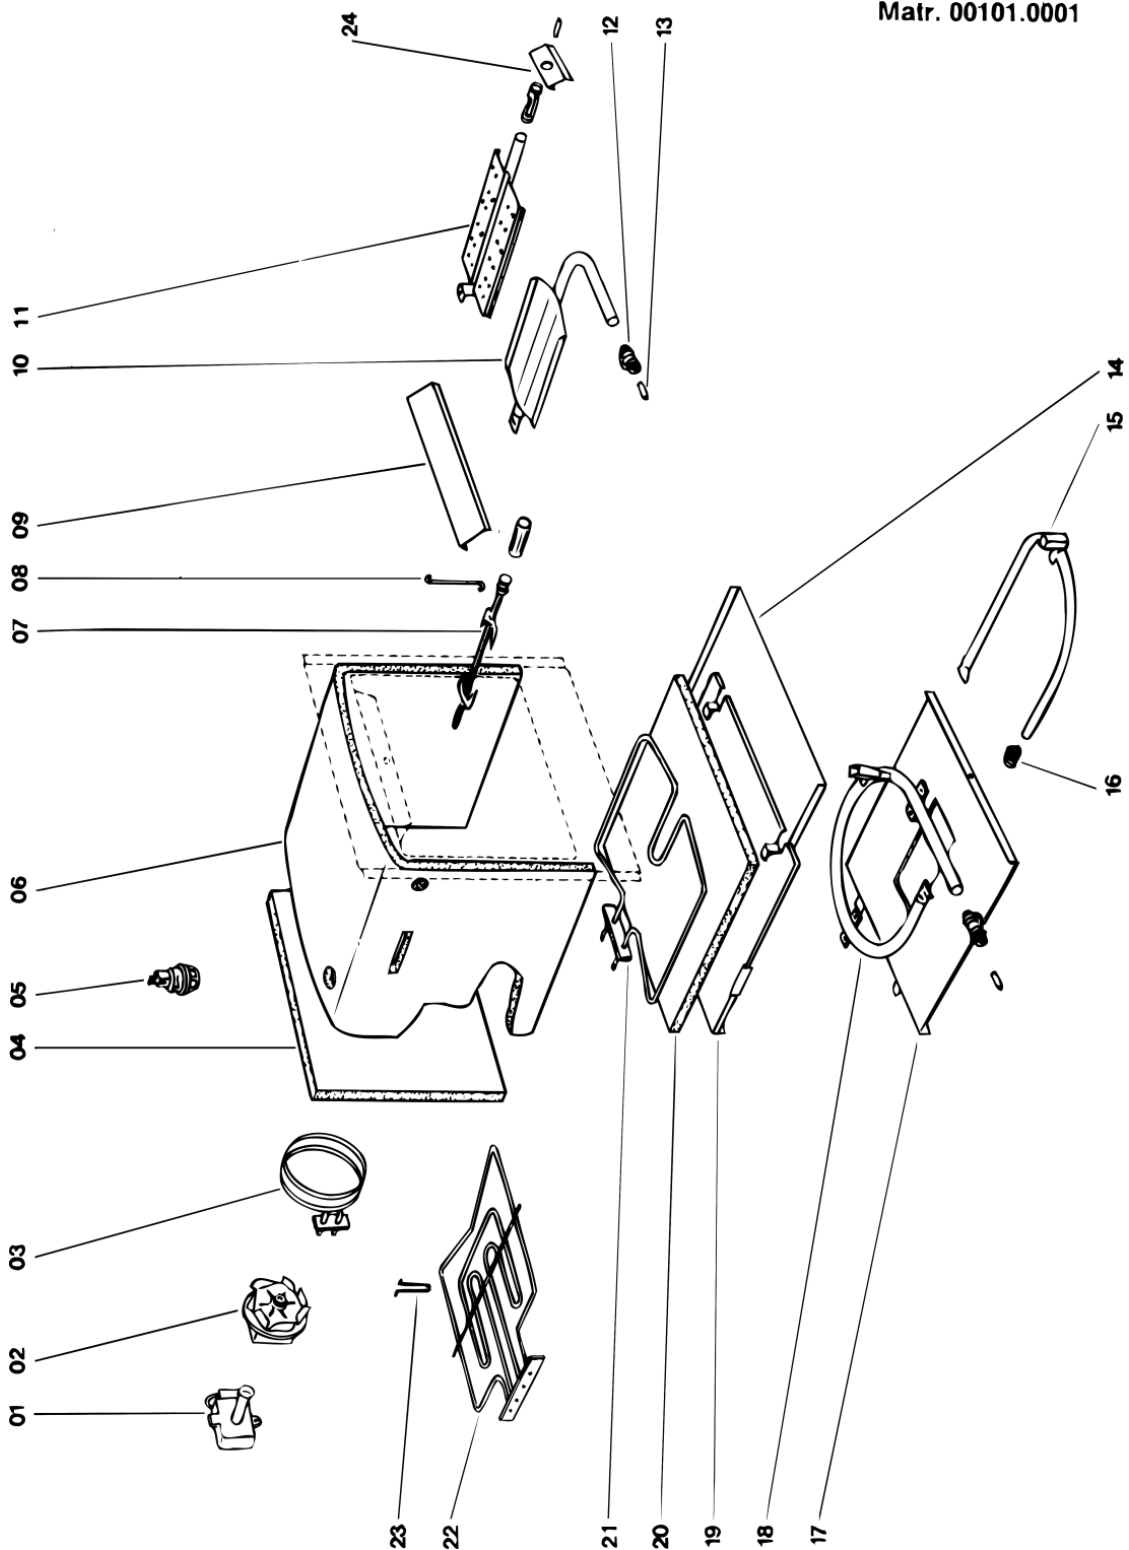

4150110

Exploded views

Matr. 00101.0001

4150110

Spare parts list

Ref.	Code	From	To S/N	Substitute	Description	Notice	Industrial
000	C00053302				user instructions booklet 60 kg6405wms/i		
002	C00016057 (482000025968)				fan motor-(cooking) 220v/240v 50hz 25watt	n1015003	
003	C00016055 (482000025967)				heating element fan oven 2000w 220v		
004	C00035683				back insulating material oven 60 vent.		
005	C00038035 (482000026352)				oven lamp assembly		
006	C00035355				electric oven insulation 60		
009	C00037078				knob deflector 60 gb.		
014	C00035353				box for heating element 60		
021	C00105323				bottom oven heating element 1200w		
022	C00105324				oven-grill heater 600+2000w 220v		
023	C00035351				grill element support bracket 60