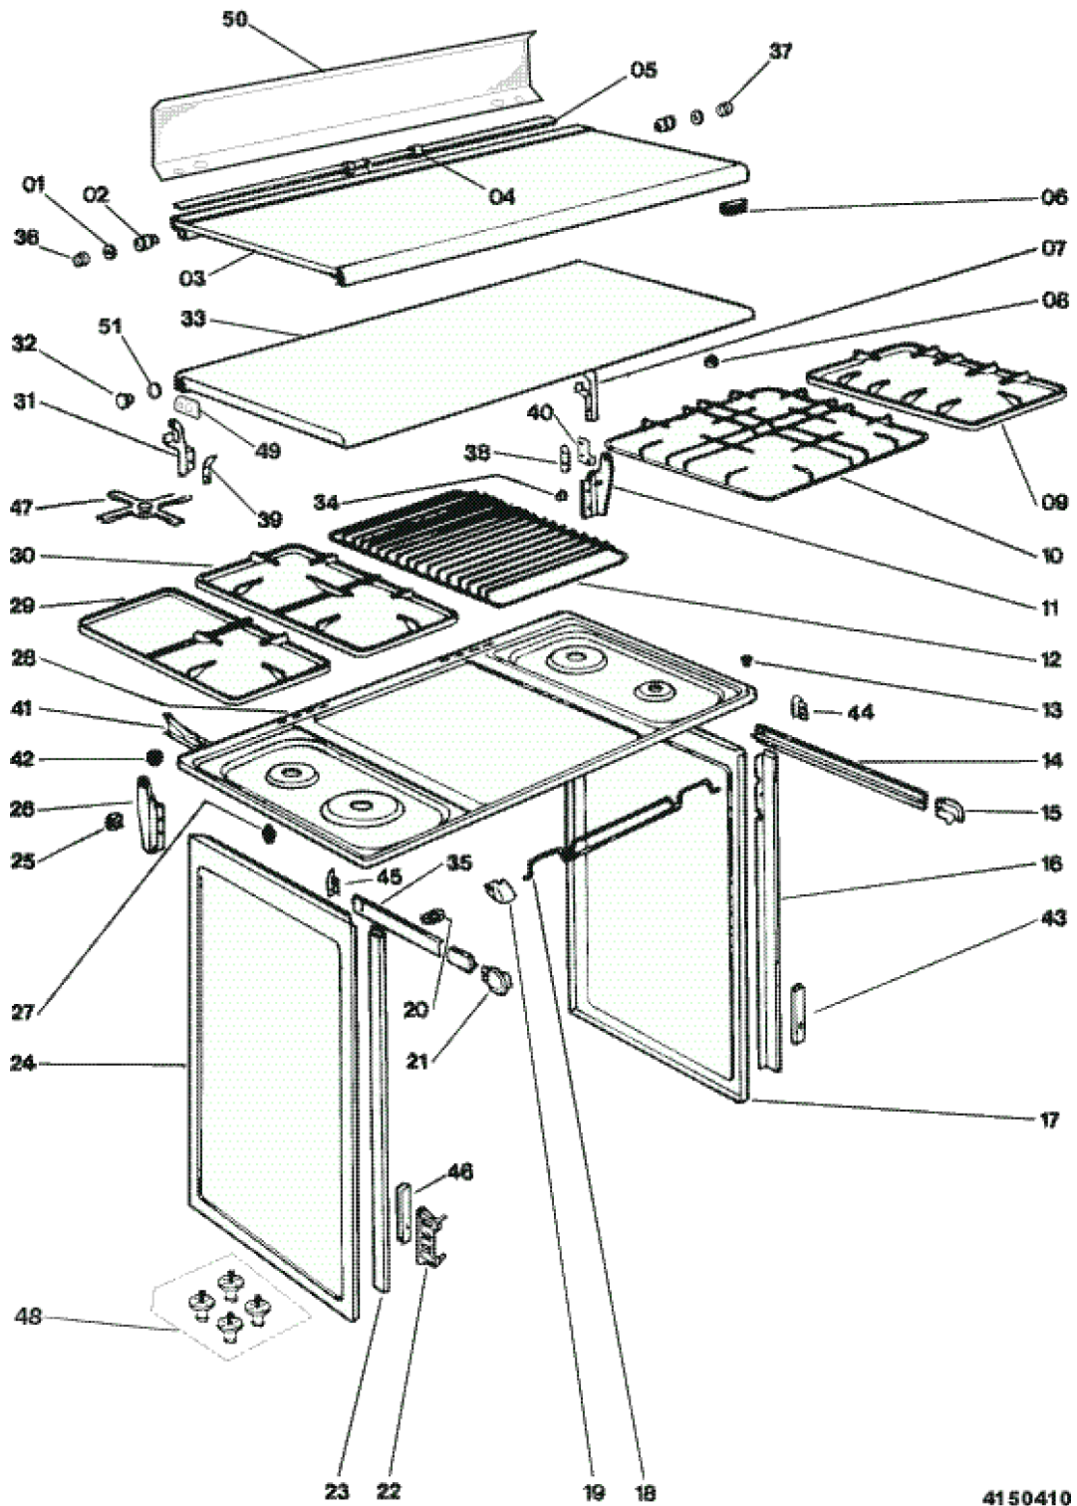

4150410

Exploded views

Matr. 00101.0001

4150410

4150410

Spare parts list

Ref.	Code	From	To S/N	Substitute	Description	Notice	Industrial
003	C00046342				glass cover 60 inox giugiaro		
006	C00104696 (482000079045)				glass cover buffer		
007	C00035116 (482000064935)				hinge support rhs 60		
014	C00100170 (482000064970)				side trim rhs 60		
015	C00045781				front corner rhs 60 giugiaro		
016	C00045777				front strut rhs stainless 60 giugiaro		
021	C00045780				front corner lhs 60 giugiaro		
023	C00045776				front strut lhs stainless 60 giugiaro		
024	C00101665				side panel inox 60		
028	C00057843				working table 60 inox 4q.		
030	C00037766 (482000064155)				2 burner pan grid black 60		
031	C00035115 (482000064934)				hinge support lhs 60		
035	C00100171 (482000064971)				side trim lhs 60		
036	C00035113 (482000064932)				spring left		
037	C00035114 (482000064933)				spring right		
047	C00033532 (482000026252)				reducing grid - pan grids		
048	C00104611 (482000028393)				adjustable foot - all plastic