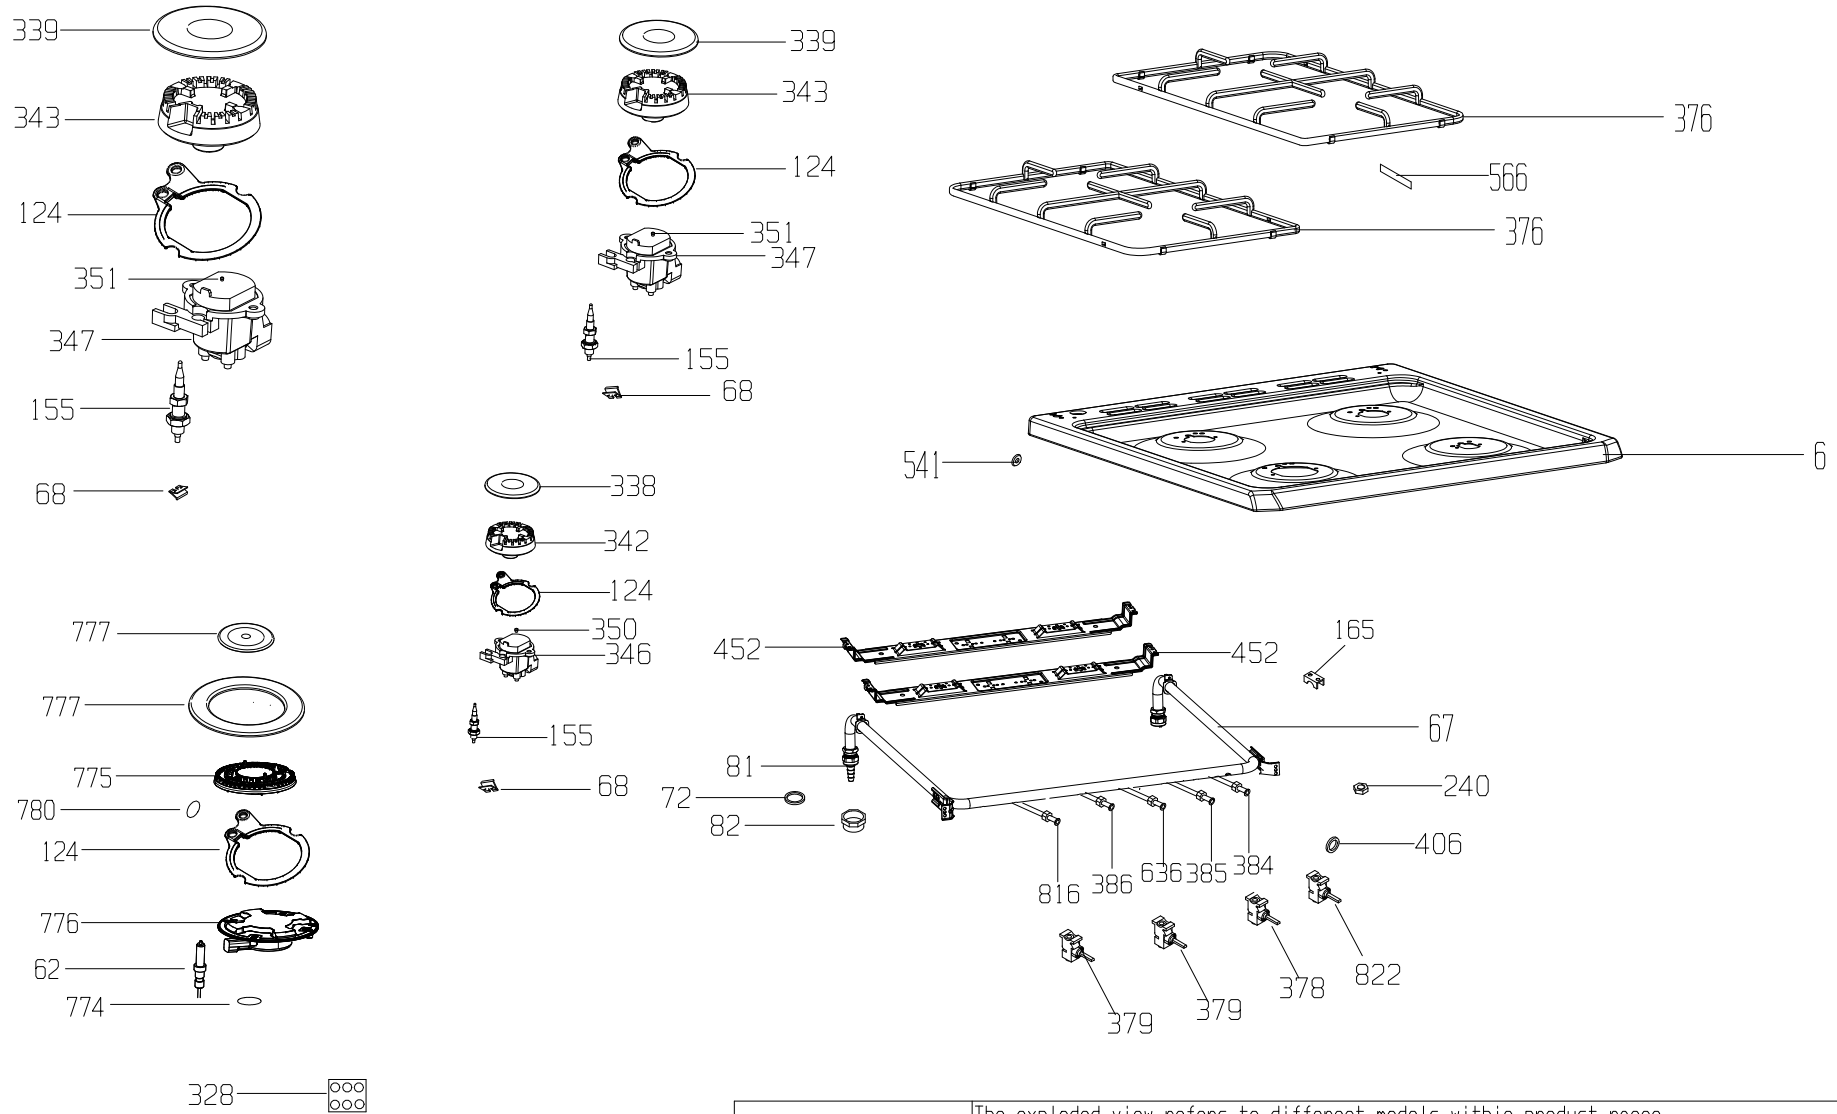

P706-3-38	The exploded view refers to different models within product range. Some of the parts shown here may not be in the bill of material.(Part list or BOM) For this reason, this view must be used together with the stok no and the BOM of the product		
	Patlatilmis resin urun ganindaki farkli modeller icin hazirlendigindan burada gosterilen parcalarin bazilari parca listesinde olmayabilir. Bu nedenle, bu resin urun stok nosu ve parca listesiyle birlikte kullanılmalidir.		
Drawing date / Cizin tarihi	Drawing by/Cizen kisi	Revizyon / date	Resin ismi / Picture Name
30.05.2013	HATICE OZBAY	0	Barbaros FS yanici gr K.Gazli / 36+1W/ateslenesiz/burner Gas gr.
			arçelik COOKING APPLIANCE PLANT