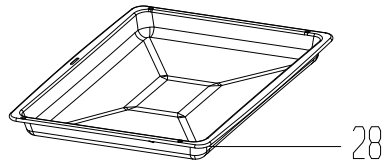

P706-9-4

The exploded view refers to different models within product range.
Some of the parts shown here may not be in the bill of material.(Part list or BOM)
For this reason, this view must be used together with the stok no and the BOM of the product

Patlatilmis resin urun ganindaki farkli modeller icin hazirlendigindan burada gosterilen parcalarin bazilari parca listenizde olmayabilir. Bu nedenle, bu resin urun stok nosu ve parca listesiyle birlikte kullanilmalidir.

Drawing date / Cizin tarihi	Drawing by/Cizen kisi	Revizyon / date	Resin ismi / Picture Name	
08.04.2013	HATICE OZBAY	0	Barbaros Fs Accessory Exploded View	arçelik COOKING APPLIANCE PLANT