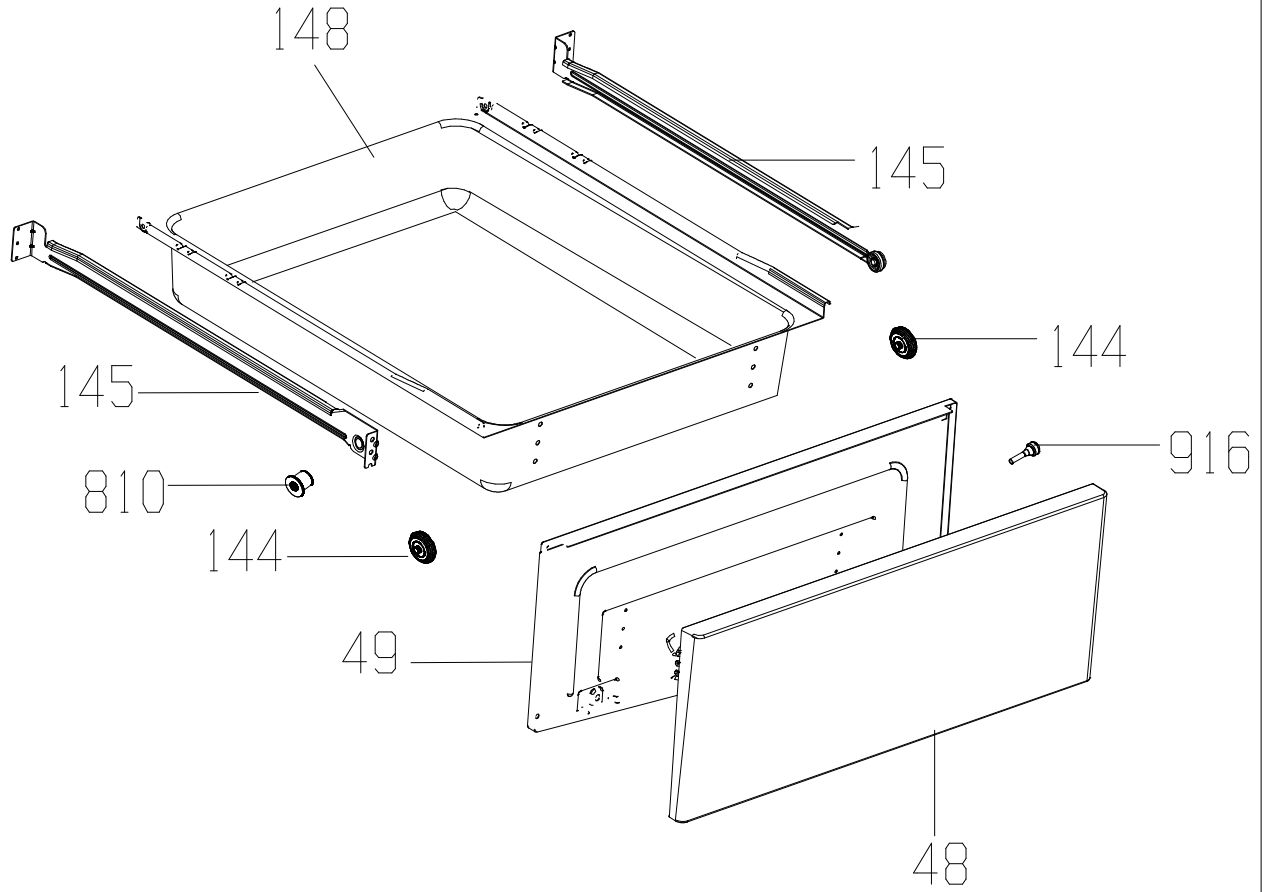

P706-6-2

The exploded view refers to different models within product range.
Some of the parts shown here may not be in the bill of material.(Part list or BOM)
For this reason, this view must be used together with the stok no and the BOM of the product
Patlatilmis resin urun gamindaki farkli modeller icin hazirlendigindan burada gosterilen
parcalarin bazilari parca listenizde olmayabilir. Bu nedenle, bu resin urun stok nosu
ve parca listesiyle birlikte kullanılmalidir.

Drawing date / Cizim tarihi	Drawing by/Cizen kisi	Revizyon / date	Resin ismi / Picture Name	 COOKING APPLIANCE PLANT
11.02.2010	Hatice Ozbay	0	Barbaros frog cekmeceli alt kapak gr./Bar frog lower door group