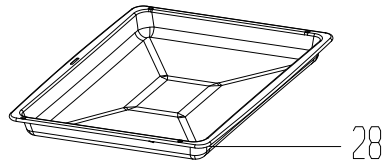

P706-9-4

The exploded view refers to different models within product range.
Some of the parts shown here may not be in the bill of material.(Part list or BOM)
For this reason, this view must be used together with the stok no and the BOM of the product

Patlatilmis resin urun ganindaki farkli modeller icin hazirlendigindan burada gosterilen parcalarin bazilari parca listenizde olmayabilir. Bu nedenle, bu resin urun stok nosu ve parca listesiyle birlikte kullanilmalidir.

Drawing date / Cizin tarihi	Drawing by/Cizen kisi	Revizyon / date	Resin ismi / Picture Name	
08.04.2013	HATICE OZBAY	0	Barbaros Fs Accessory Exploded View	COOKING APPLIANCE PLANT