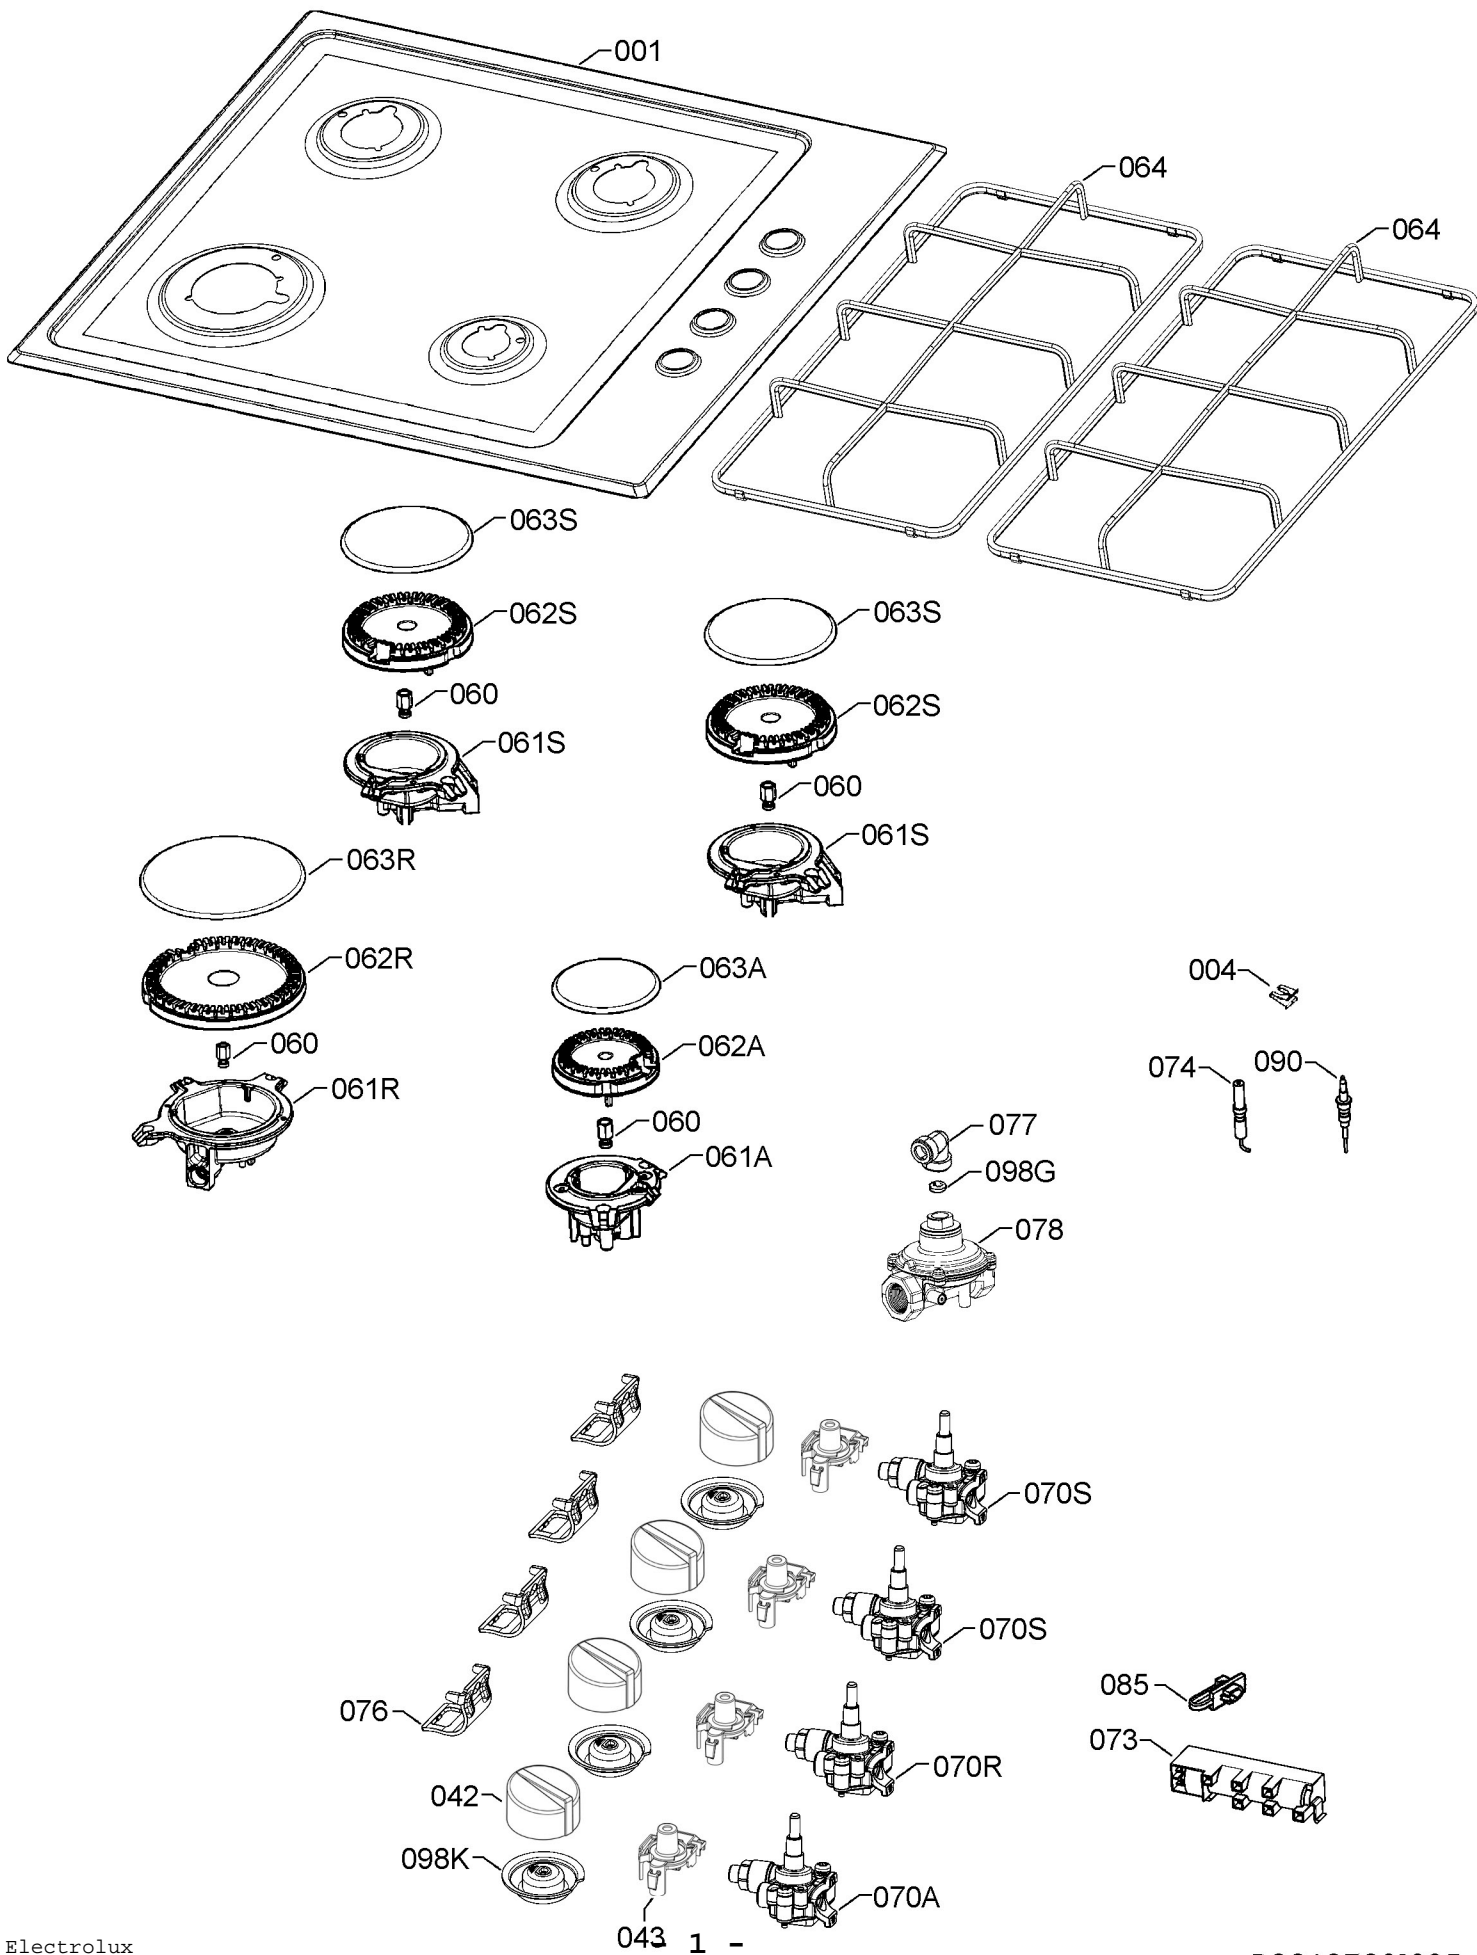

Electrolux

Spare parts list

Cookers
2252

PNC	ELC	Brand	Model	Market
949640788	00	IKEA	LAGAN 30450119	AU

Documentation Centre
Al. Powstancow Slaskich 26
30-570 Krakow
Poland
Fax +48 12 296 95 10

Publication-No.
599835019
2020/01/27
ZO

Built-in hobs,
Gas,
with control elements

Matrix	PNC	ELC	ProdDate	Model
A	949640788	00	20200120	LAGAN 30450119

Pos	Part No.	Matrix	Description
001	140121960193	A	Work top,black,silkscreened,594x510mm
004	140033817010	A	Fixing spring,spark plug,thermocouple
042	3550427045	A	Knob
043	140054095322	A	Push button switch
060	4055381901	A	Nozzle set,LPG, (G30-G31)
060	4055473955	A	Nozzle set,GN, G20-20mbar
061A	140014838035	A	Burner body,auxiliary
061R	140014840031	A	Burner body,rapid
061S	140014839033	A	Burner body,semi-rapid
062A	3540138017	A	Crown,small burner
062R	3540136052	A	Crown,large burner
062S	3540137019	A	Crown,medium burner
063A	8072424032	A	Cap,burner,auxiliary
063R	8072424016	A	Cap,burner,rapid
063S	8072424024	A	Cap,burner,semi-rapid
064	3546196019	A	Grid,pan support
070A	140176557563	A	Gas tap,auxiliary,d=0.28 GN 1.0kPa
070R	140176557589	A	Gas tap,rapid,d=0.48 GN 1kPa
070S	140176557571	A	Gas tap,semi-rapid,d=0.35 GN 1kPa
073	3572079030	A	Impulse generator
074	140013306067	A	Spark plug,ignition,L=400
076	3577334026	A	Sleeve,fixing,tap
077	3540029034	A	Connector,elbow,1/2"
078	140003387010	A	Gas pressure regulator
085	3556230013	A	Cable grommet
090	3570563027	A	Thermocouple,ORKLI L=500mm
090	3570653059	A	Thermocouple,L=275mm
098G	3565193012	A	Gasket,gas,elbow,1/2"
098K	140110283011	A	Sealing,antioverflow gasket
999	140112882034	A	Power cord,Australia,3x0,75mm,1600mm
999	140117160014	A	Tie,fixing,work top,4pcs
999	3305733010	A	Seal,adhesive,ceramic glass,6x2x2900mm
999	3543244028	A	Bolt,2,9x13mm T10
999	3543279016	A	Key,TORX T20-T20
999	3543294031	A	Bolt,gas tap,M4x17 T20
999	50294266007	A	Screw pack,fixing,burner,2,9x13 - 24 pz.