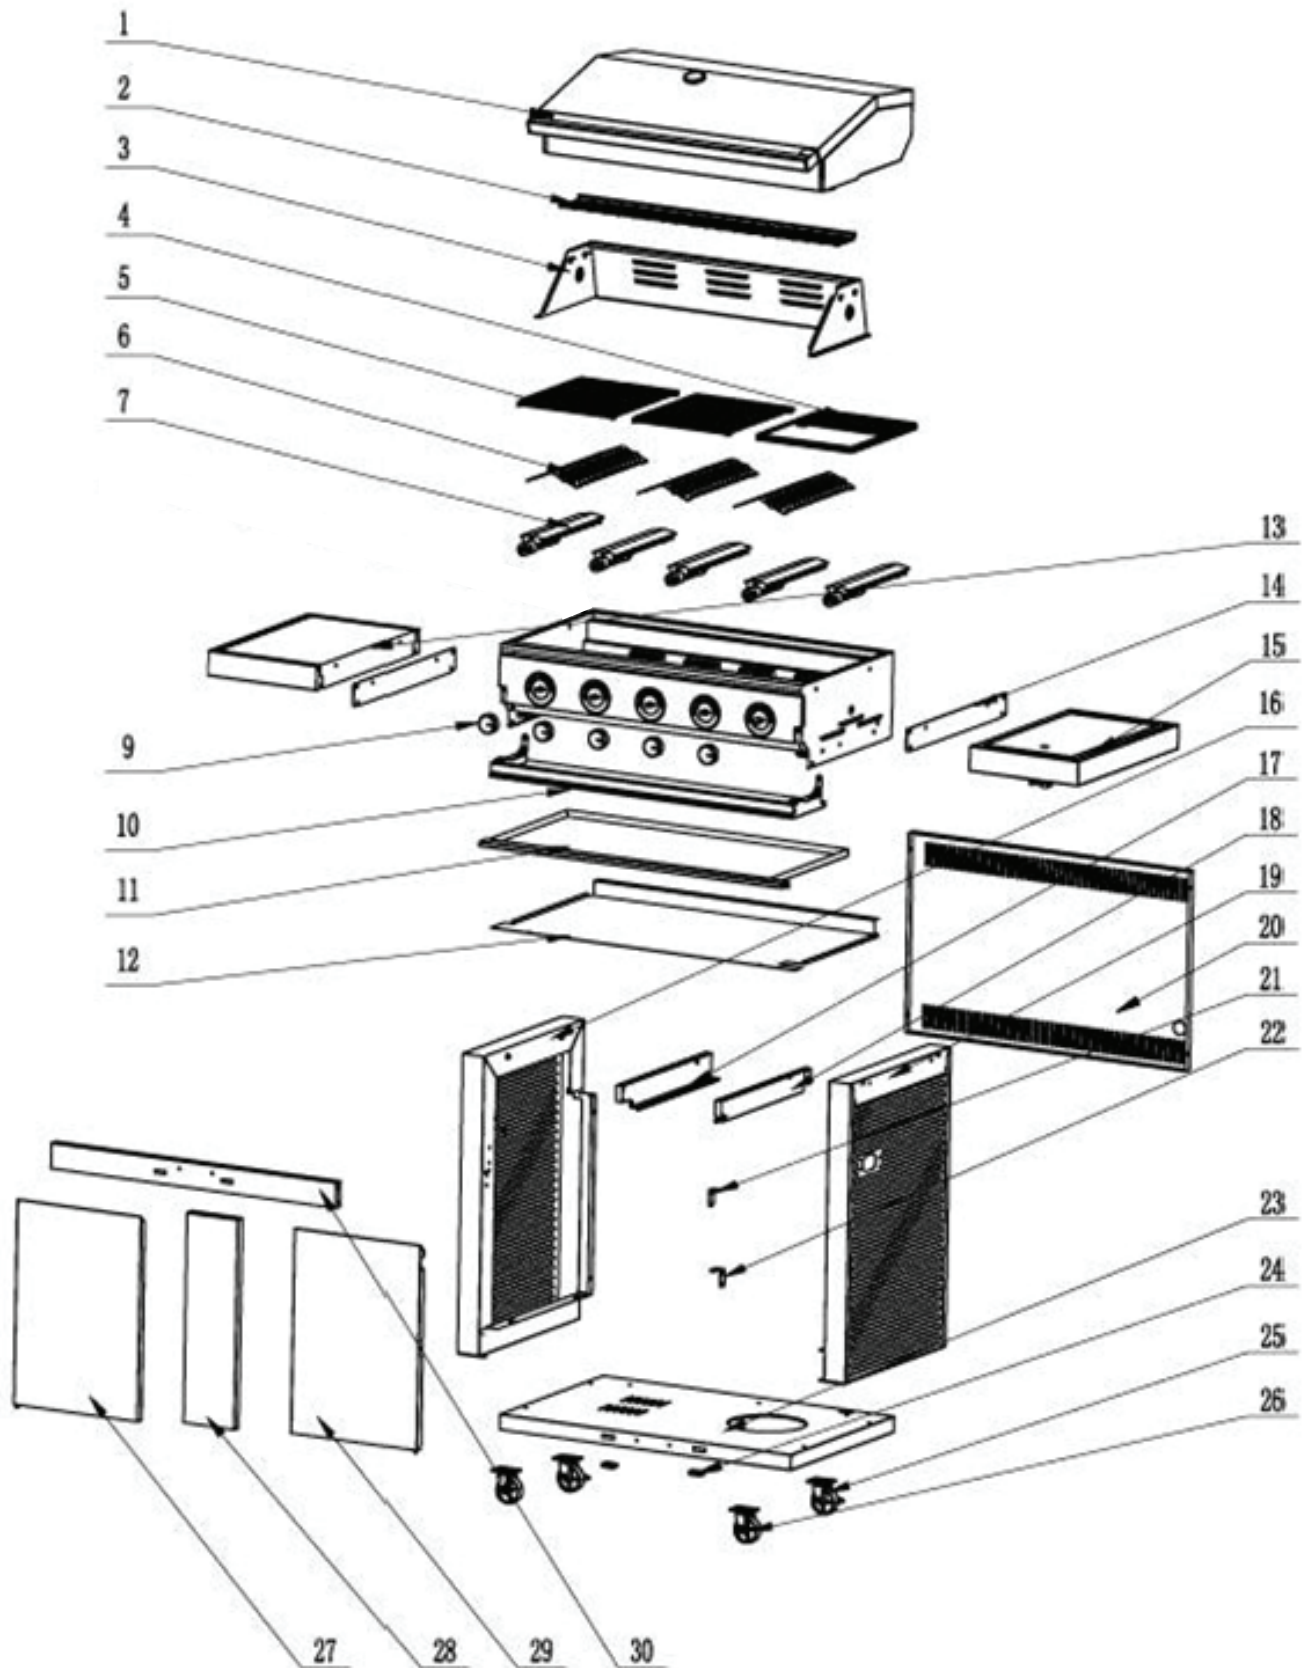

EXPLODED VIEW TROLLEY