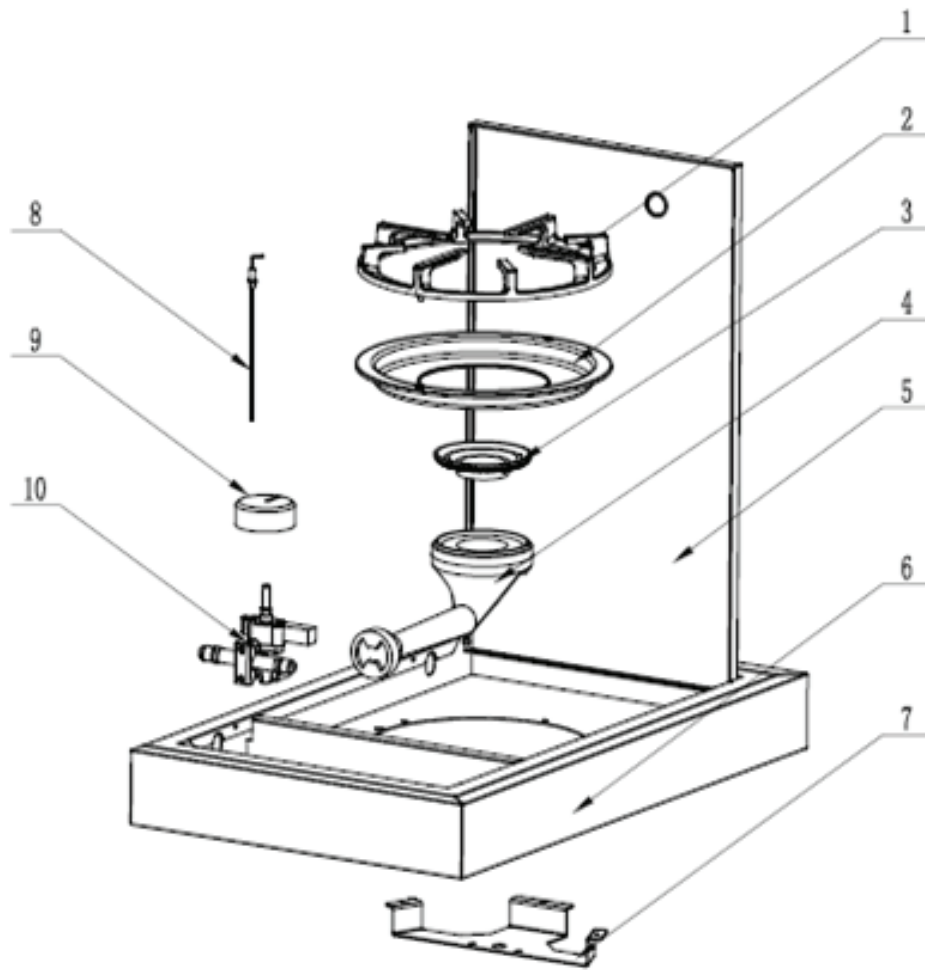

EXPLODED VIEW SIDE BURNER