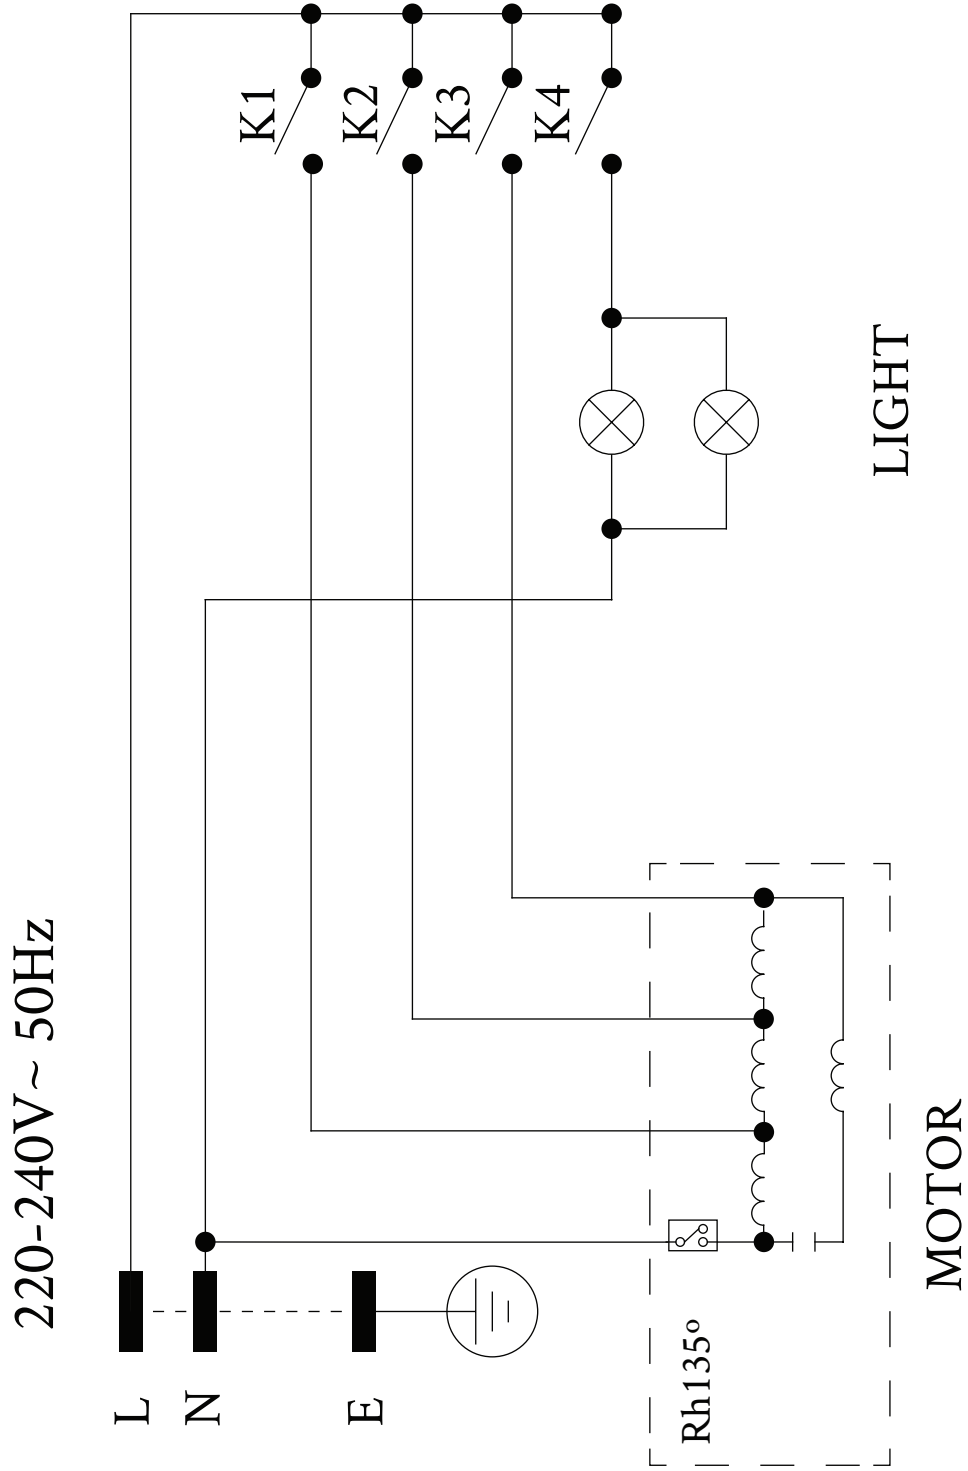

EXPLODED VIEW

PARTS LIST

ID	PART NUMBER	DESCRIPTION
2	2306011.501	Power Cord with 10A Plug
3	2306011.401	Non-Return Flaps
4	2399552	Motor Assembly C9 + Connector (190W)
5	2306011.005	Carbon Filter (2) - circular - set of 2 (optional)
(i)	2399524	PCB Connection
9	2306011.506	Lamp Socket
10	2399527	3W LED Light GU10-3F
12	2399544	Slide Switch
13	2307007.101	Panel (520mm)
13	2307008.101	Panel (750mm)
13	2399106	Panel (900mm)
14	2306011.001	520mm Aluminium Panel Filter (1) -rectangular- single
14	2306012.001	750mm Aluminium Panel Filter (1) -rectangular- single
14	2399907	900mm Aluminium Panel Filter (1) -rectangular- single
5	2306011.005	Carbon Filter (2) Circular - Set of 2 (optional)

WIRING DIAGRAM

CONTACT

ARISIT PTY LIMITED - AUSTRALIA

 1300 815 589

 consumer.care@arisit.com

 40-44 Mark Anthony Drive
Dandenong South, VIC 3175
Australia

Version 1.0

We are committed to ongoing research and development. Every effort has been made to ensure all information in the service manual is correct at time of going to print. Dimensions should be used as a reference only and actual dimensions should be taken from the physical product.