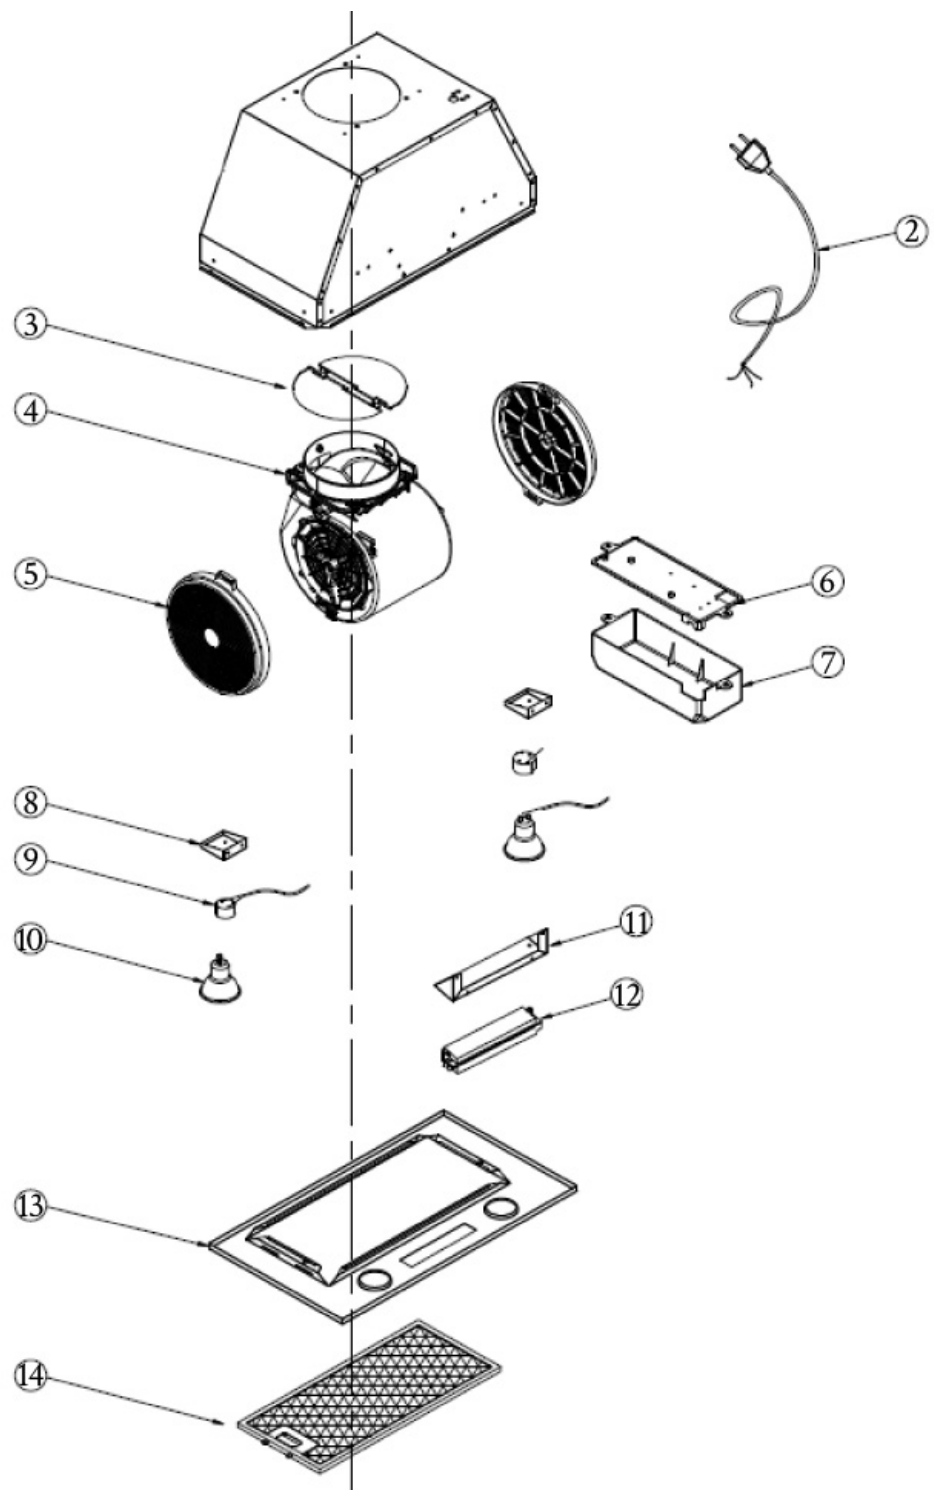

EXPLODED VIEW

PARTS LIST

ID	PART NUMBER	DESCRIPTION
2	2306011.501	Power Cord with 10A Plug
3	2306011.401	Non-Return Flaps
4	2399552	Motor Assembly C9 + Connector (190W)
5	2306011.005	Carbon Filter (2) - circular - set of 2 (optional)
(i)	2399524	PCB Connection
9	2306011.506	Lamp Socket
10	2399527	3W LED Light GU10-3F
12	2399544	Slide Switch
13	2307007.101	Panel (520mm)
13	2307008.101	Panel (750mm)
13	2399106	Panel (900mm)
14	2306011.001	520mm Aluminium Panel Filter (1) -rectangular- single
14	2306012.001	750mm Aluminium Panel Filter (1) -rectangular- single
14	2399907	900mm Aluminium Panel Filter (1) -rectangular- single
5	2306011.005	Carbon Filter (2) Circular - Set of 2 (optional)