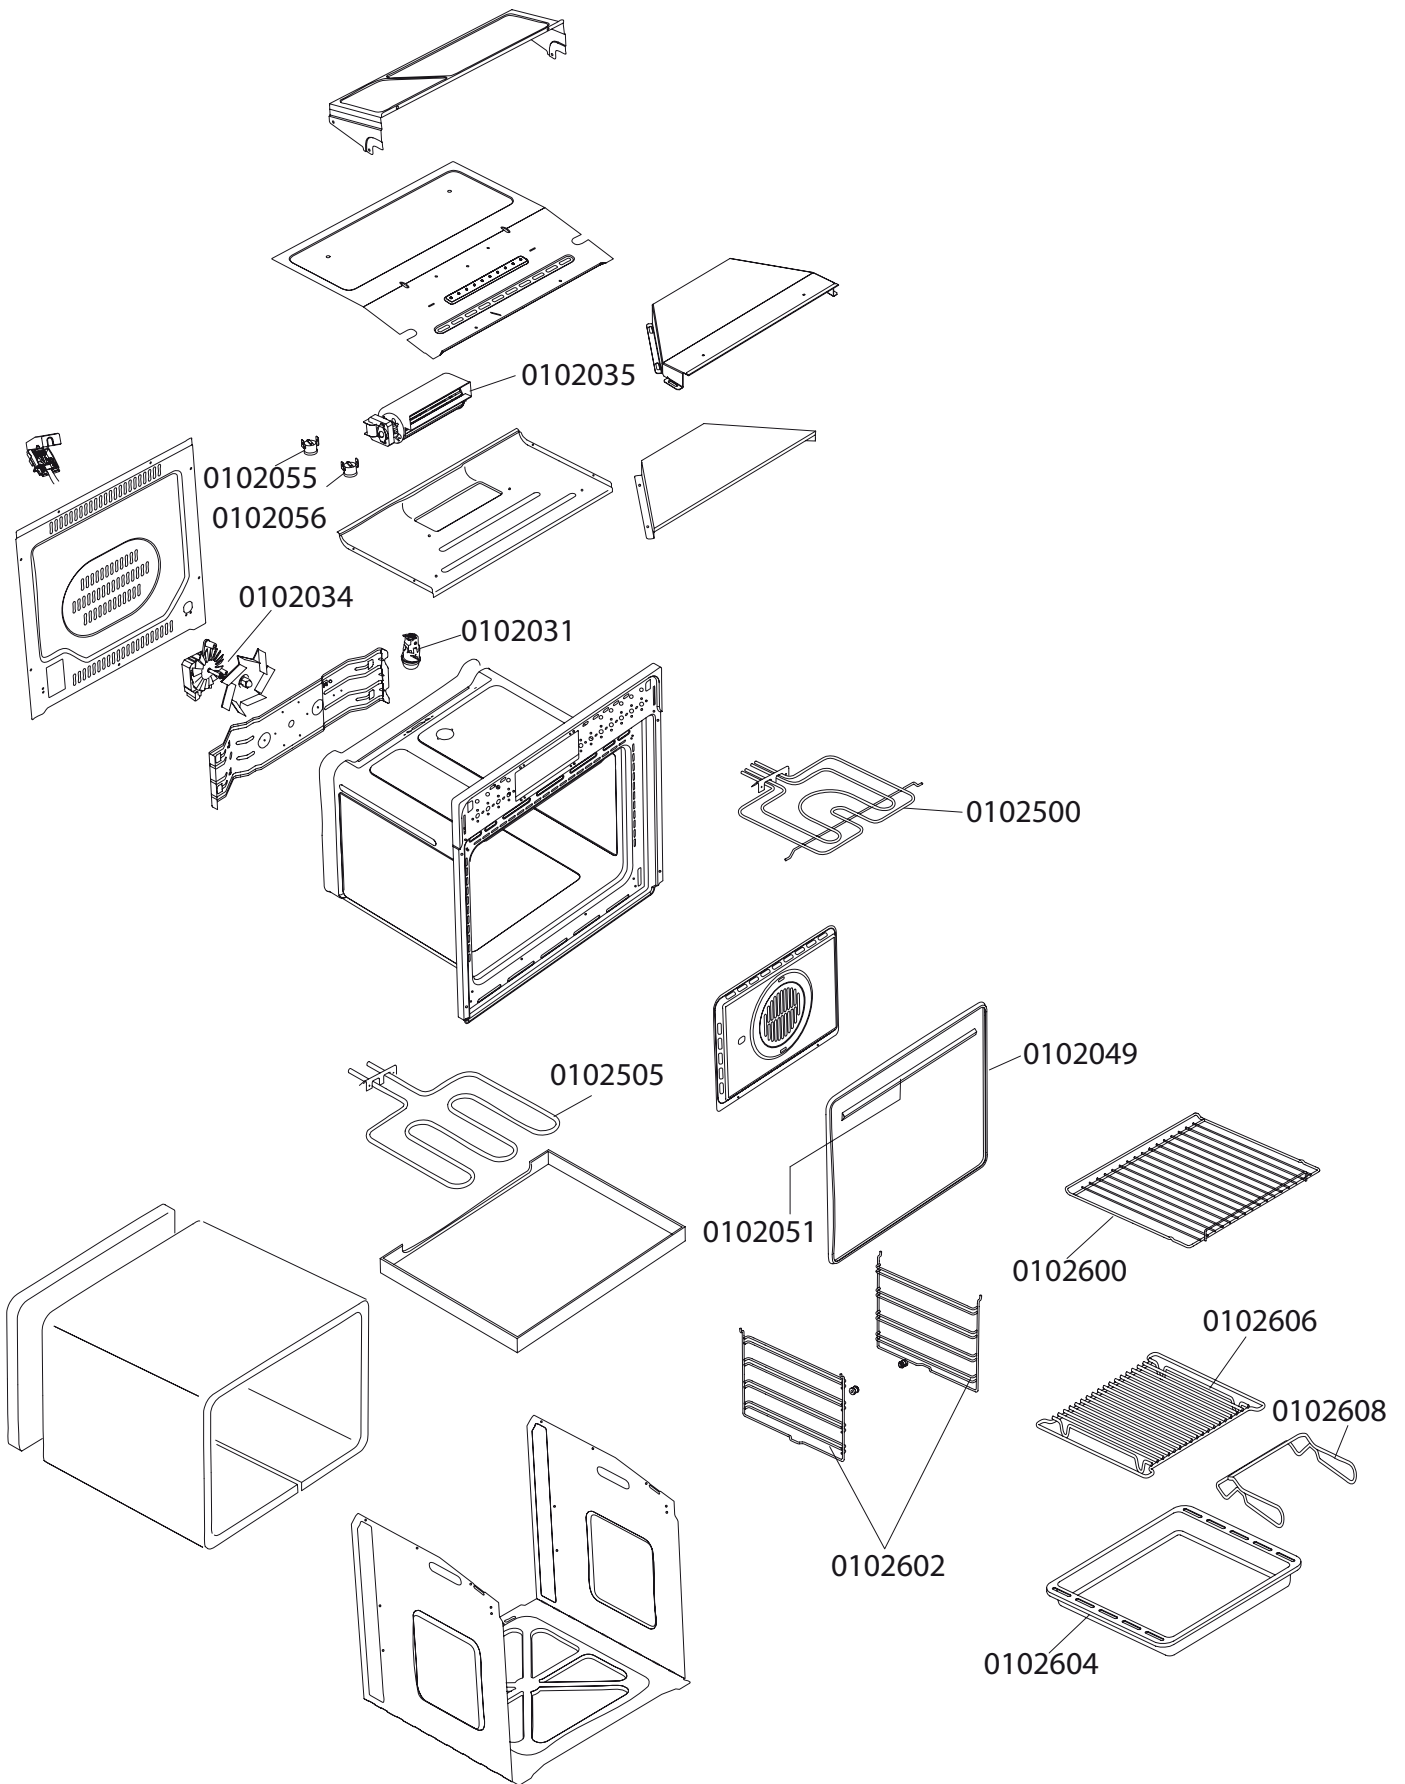

Service Manual

MODEL: **AUTU3-P60** PRODUCT: **600 ELECTRIC OVEN**

Disclaimer. The information contained in this service manual is intended for licensed service personnel only.

Whole Door 0102400-SS

PART NUMBER	DESCRIPTION
0104001	Programmable Timer
0102027	Thermostat (double bulb)
0111021	Lamp
0102034	Motor Fan (30W-230V)
0102035	Cooling Fan(18W/22W-220V)
0102039	Hinge
0102049	Rubber Door Seal
* 0102051	Rubber Door Seal
0102614	Safety Device (65degrees)
0102613	Safety Device (140degrees)
0102057	Red Light Cover
0102059	Control Panel Light
0102063	Orange Light Cover
0102071	Selector
* 0102075	Rubber Stopper
0102077	Door Handle Support
0102406	Door Panel (white)
0102408	Handle (white)
0102413	Door Panel (stainless steel)
0102419	Counter Door
* 0102425	Control Panel (stainless steel)
0102433	Handle (stainless steel)
0102436	Programmable Timer Button
0102438	Knobs (stainless steel)
0102439	Knobs (white)
* 0102443	Control Panel (white)
0102500	Top Element(1000W/1200W-240V)
0102505	Bottom Element(1100W-240V)
* 0102600	Oven Rack
* 0102602	Wire Side Rack
* 0102604	Enamel Drip Tray
0102606	Drip Tray Insert
* 0102608	Grill Pan Handle
* part no longer available	

Multifunction oven 6F single-phase + rotating spit motor (Optional) + cooling fan motor Mod. Omologation: A(-)M6(-)0TE

- LEGEND
- 1— Supply terminal
 - 2— Electronic timer
 - 3— Selector
 - 4— Oven thermostat
 - 5— Fan motor
 - 6— Pilot lamp selector
 - 7— Oven light
 - 8— Cooling fan motor
 - 9— Thermostat start cooling fan
 - 10— Pilot lamp thermostat
 - 11— Bottom heating element
 - 12— Upper+grill heating element
 - 13— Thermal cut-out
 - 14— Rotating spit motor (Optional)
 - K1— Earth appliance
 - K2— Earth fan motor
 - K3— Earth rotating spit motor(Optional)
 - K4— Earth upper heating element
 - K5— Earth lamp holder
 - K6— Earth thermostat