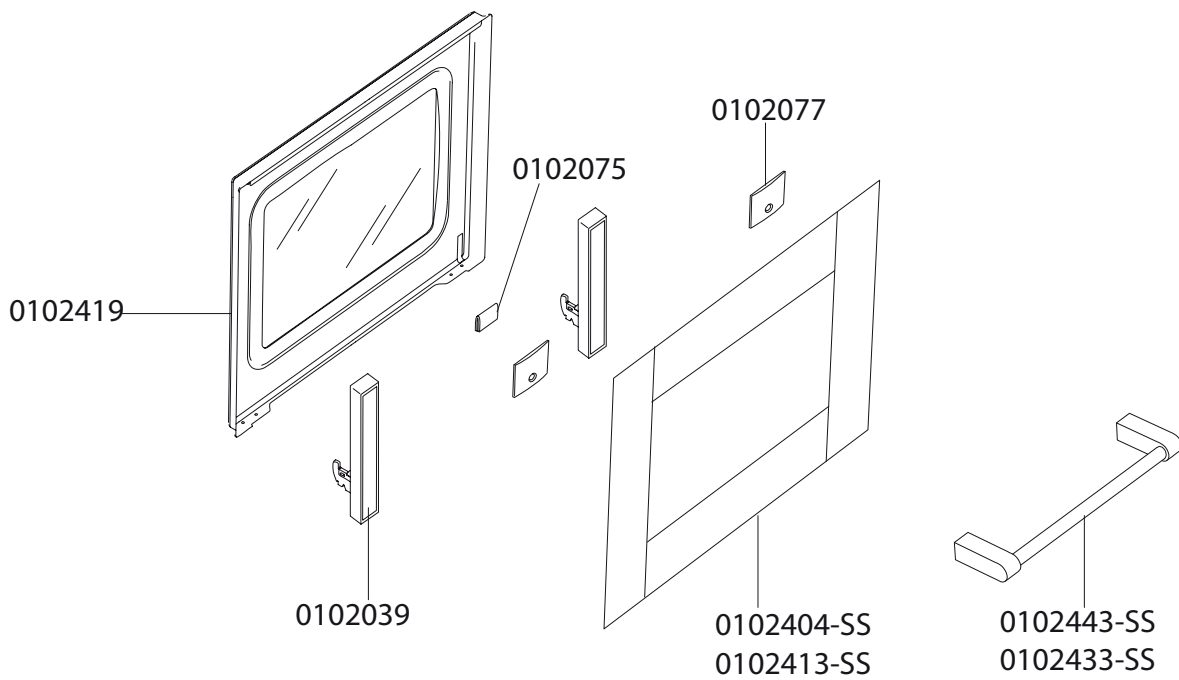

Service Manual

MODEL: **AUTU3-P60** PRODUCT: **600 ELECTRIC OVEN**

Disclaimer. The information contained in this service manual is intended for licensed service personnel only.

Whole Door 0102400-SS

PART NUMBER	DESCRIPTION
0104001	Programmable Timer
0102027	Thermostat (double bulb)
0111021	Lamp
0102034	Motor Fan (30W-230V)
0102035	Cooling Fan(18W/22W-220V)
0102039	Hinge
0102049	Rubber Door Seal
* 0102051	Rubber Door Seal
0102614	Safety Device (65degrees)
0102613	Safety Device (140degrees)
0102057	Red Light Cover
0102059	Control Panel Light
0102063	Orange Light Cover
0102071	Selector
* 0102075	Rubber Stopper
0102077	Door Handle Support
0102406	Door Panel (white)
0102408	Handle (white)
0102413	Door Panel (stainless steel)
0102419	Counter Door
* 0102425	Control Panel (stainless steel)
0102433	Handle (stainless steel)
0102436	Programmable Timer Button
0102438	Knobs (stainless steel)
0102439	Knobs (white)
* 0102443	Control Panel (white)
0102500	Top Element(1000W/1200W-240V)
0102505	Bottom Element(1100W-240V)
* 0102600	Oven Rack
* 0102602	Wire Side Rack
* 0102604	Enamel Drip Tray
0102606	Drip Tray Insert
* 0102608	Grill Pan Handle
* part no longer available	

Multifunction oven 6F single-phase + rotating spit motor (Optional) + cooling fan motor Mod. Omologation: A(-)M6(-)0TE

- LEGEND
- 1— Supply terminal
 - 2— Electronic timer
 - 3— Selector
 - 4— Oven thermostat
 - 5— Fan motor
 - 6— Pilot lamp selector
 - 7— Oven light
 - 8— Cooling fan motor
 - 9— Thermostat start cooling fan
 - 10— Pilot lamp thermostat
 - 11— Bottom heating element
 - 12— Upper+grill heating element
 - 13— Thermal cut-out
 - 14— Rotating spit motor (Optional)
 - K1— Earth appliance
 - K2— Earth fan motor
 - K3— Earth rotating spit motor(Optional)
 - K4— Earth upper heating element
 - K5— Earth lamp holder
 - K6— Earth thermostat