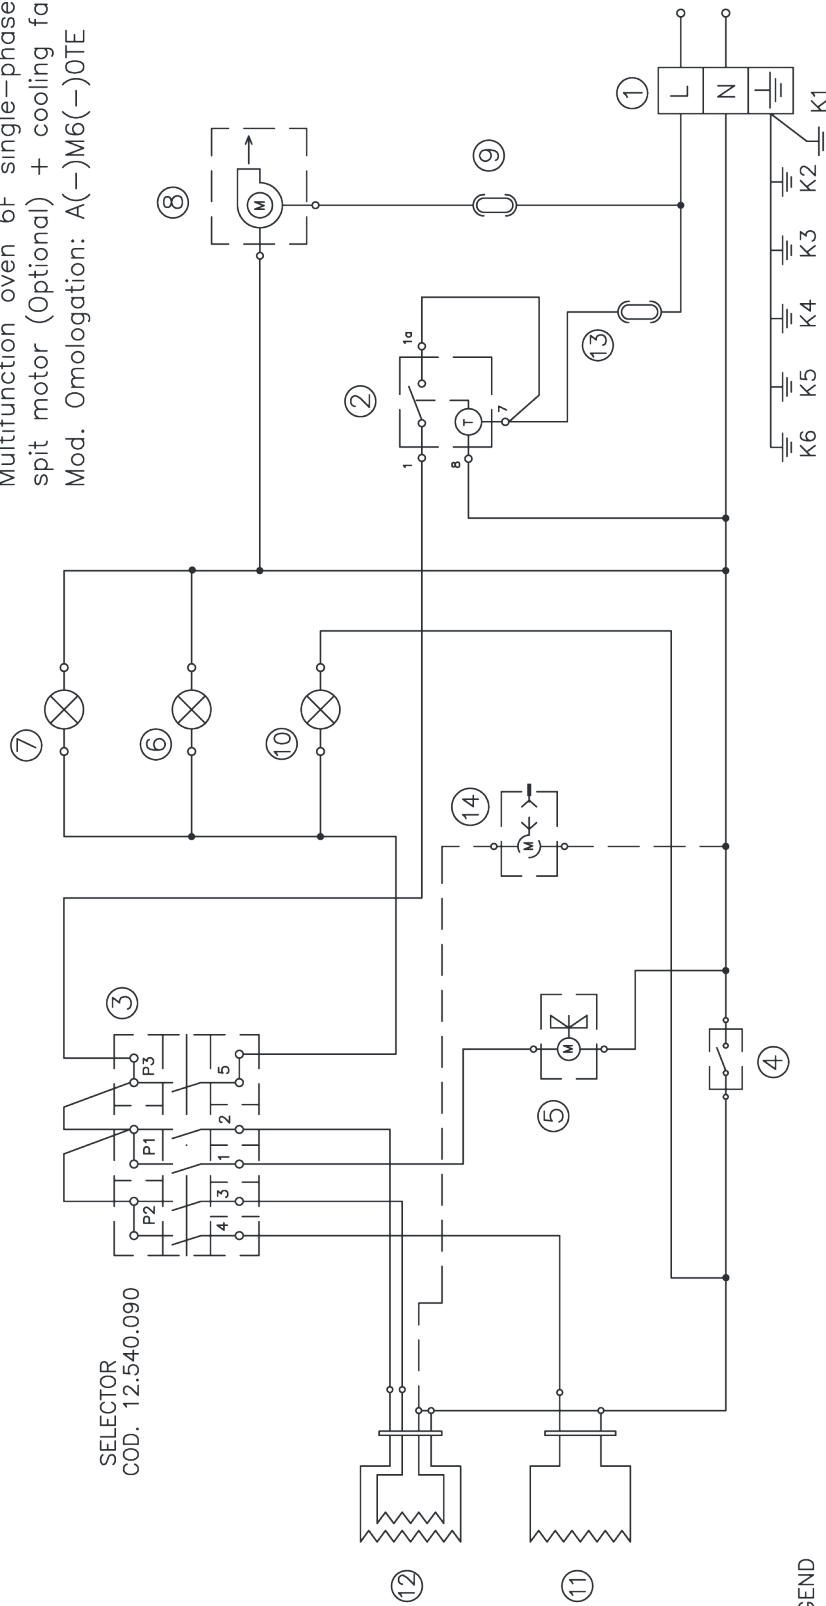

Service Manual

MODEL: **AUTU3-P60** PRODUCT: **600 ELECTRIC OVEN**

Disclaimer. The information contained in this service manual is intended for licensed service personnel only.

Whole Door 0102400-SS

PART NUMBER	DESCRIPTION
0104001	Programmable Timer
0102027	Thermostat (double bulb)
0111021	Lamp
0102034	Motor Fan (30W-230V)
0102035	Cooling Fan(18W/22W-220V)
0102039	Hinge
0102049	Rubber Door Seal
* 0102051	Rubber Door Seal
0102614	Safety Device (65degrees)
0102613	Safety Device (140degrees)
0102057	Red Light Cover
0102059	Control Panel Light
0102063	Orange Light Cover
0102071	Selector
* 0102075	Rubber Stopper
0102077	Door Handle Support
0102406	Door Panel (white)
0102408	Handle (white)
0102413	Door Panel (stainless steel)
0102419	Counter Door
* 0102425	Control Panel (stainless steel)
0102433	Handle (stainless steel)
0102436	Programmable Timer Button
0102438	Knobs (stainless steel)
0102439	Knobs (white)
* 0102443	Control Panel (white)
0102500	Top Element(1000W/1200W-240V)
0102505	Bottom Element(1100W-240V)
* 0102600	Oven Rack
* 0102602	Wire Side Rack
* 0102604	Enamel Drip Tray
0102606	Drip Tray Insert
* 0102608	Grill Pan Handle
* part no longer available	

Multifunction oven 6F single-phase + rotating spit motor (Optional) + cooling fan motor Mod. Omologation: A(-)M6(-)0TE

- LEGEND
- 1— Supply terminal
 - 2— Electronic timer
 - 3— Selector
 - 4— Oven thermostat
 - 5— Fan motor
 - 6— Pilot lamp selector
 - 7— Oven light
 - 8— Cooling fan motor
 - 9— Thermostat start cooling fan
 - 10— Pilot lamp thermostat
 - 11— Bottom heating element
 - 12— Upper+grill heating element
 - 13— Thermal cut-out
 - 14— Rotating spit motor (Optional)
 - K1— Earth appliance
 - K2— Earth fan motor
 - K3— Earth rotating spit motor(Optional)
 - K4— Earth upper heating element
 - K5— Earth lamp holder
 - K6— Earth thermostat