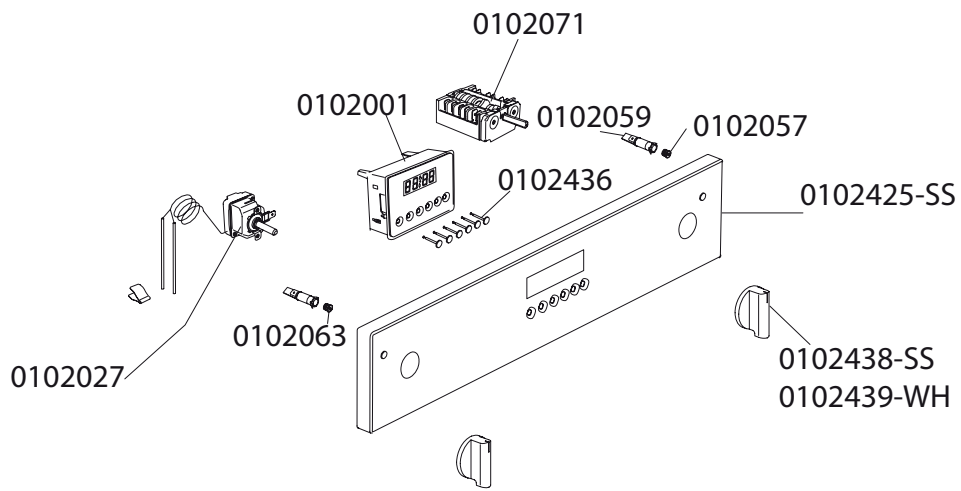

Service Manual

MODEL: **AUTU3-P60** PRODUCT: **600 ELECTRIC OVEN**

Disclaimer. The information contained in this service manual is intended for licensed service personnel only.

Whole Door 0102400-SS

PART NUMBER	DESCRIPTION
0104001	Programmable Timer
0102027	Thermostat (double bulb)
0111021	Lamp
0102034	Motor Fan (30W-230V)
0102035	Cooling Fan(18W/22W-220V)
0102039	Hinge
0102049	Rubber Door Seal
* 0102051	Rubber Door Seal
0102614	Safety Device (65degrees)
0102613	Safety Device (140degrees)
0102057	Red Light Cover
0102059	Control Panel Light
0102063	Orange Light Cover
0102071	Selector
* 0102075	Rubber Stopper
0102077	Door Handle Support
0102406	Door Panel (white)
0102408	Handle (white)
0102413	Door Panel (stainless steel)
0102419	Counter Door
* 0102425	Control Panel (stainless steel)
0102433	Handle (stainless steel)
0102436	Programmable Timer Button
0102438	Knobs (stainless steel)
0102439	Knobs (white)
* 0102443	Control Panel (white)
0102500	Top Element(1000W/1200W-240V)
0102505	Bottom Element(1100W-240V)
* 0102600	Oven Rack
* 0102602	Wire Side Rack
* 0102604	Enamel Drip Tray
0102606	Drip Tray Insert
* 0102608	Grill Pan Handle
* part no longer available	

Multifunction oven 6F single-phase + rotating spit motor (Optional) + cooling fan motor Mod. Omologation: A(-)M6(-)0TE

- LEGEND
- 1— Supply terminal
 - 2— Electronic timer
 - 3— Selector
 - 4— Oven thermostat
 - 5— Fan motor
 - 6— Pilot lamp selector
 - 7— Oven light
 - 8— Cooling fan motor
 - 9— Thermostat start cooling fan
 - 10— Pilot lamp thermostat
 - 11— Bottom heating element
 - 12— Upper+grill heating element
 - 13— Thermal cut-out
 - 14— Rotating spit motor (Optional)
 - K1— Earth appliance
 - K2— Earth fan motor
 - K3— Earth rotating spit motor(Optional)
 - K4— Earth upper heating element
 - K5— Earth lamp holder
 - K6— Earth thermostat