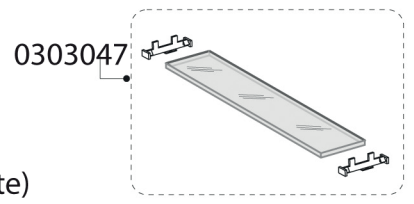

intersource
SOLUTIONS

Service Manual

MODEL: **AUTU3-S2**. PRODUCT: **600 SLIDE-OUT HOOD**

Disclaimer. The information contained in this service manual is intended for licensed service personnel only.

[intersource.co](https://www.intersource.co)

0303074 (White)
0303058 (Black)

0303032

0303060 (White)
0303061 (Stainless Steel)

0303037 (White)
0303080 (Grey)

PART NUMBER	DESCRIPTION
0303002	Light Globe Holder
* 0303012	Motor
0303017	Flue Adaptor
* 0303032	Slide Hood Cover
* 0303037	Control Slider white
* 0303047	Slide Hood Glass
* 0303058	Plastic Support black
* 0303060	Front Rail white
* 0303061	Front Rail stainless steel
* 0303074	Plastic Support white
0303076	Slide-out Filter
* 0303078	Fan Wheel
* 0303079	Whole Motor
* 0303080	Control Slider -grey