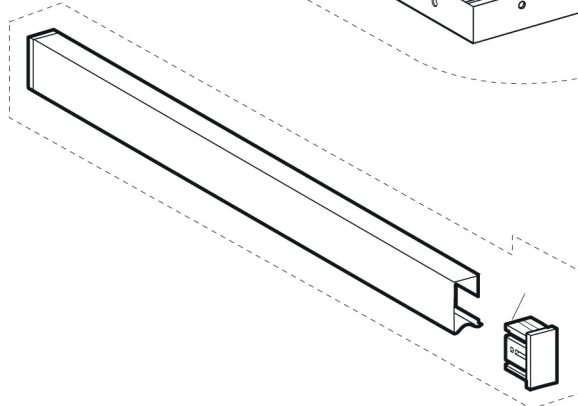

intersource
SOLUTIONS

Service Manual

MODEL: **AUTU3-S2**. PRODUCT: **600 SLIDE-OUT HOOD**

Disclaimer. The information contained in this service manual is intended for licensed service personnel only.

[intersource.co](https://www.intersource.co)

0303074 (White)
0303058 (Black)

0303032

0303060 (White)
0303061 (Stainless Steel)

0303037 (White)
0303080 (Grey)

PART NUMBER	DESCRIPTION
0303002	Light Globe Holder
* 0303012	Motor
0303017	Flue Adaptor
* 0303032	Slide Hood Cover
* 0303037	Control Slider white
* 0303047	Slide Hood Glass
* 0303058	Plastic Support black
* 0303060	Front Rail white
* 0303061	Front Rail stainless steel
* 0303074	Plastic Support white
0303076	Slide-out Filter
* 0303078	Fan Wheel
* 0303079	Whole Motor
* 0303080	Control Slider -grey