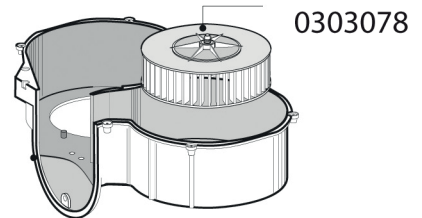

intersource
SOLUTIONS

Service Manual

MODEL: **AUTU3-S2**. PRODUCT: **600 SLIDE-OUT HOOD**

Disclaimer. The information contained in this service manual is intended for licensed service personnel only.

[intersource.co](https://www.intersource.co)

0303074 (White)
0303058 (Black)

0303032

0303060 (White)
0303061 (Stainless Steel)

0303037 (White)
0303080 (Grey)

PART NUMBER	DESCRIPTION
0303002	Light Globe Holder
* 0303012	Motor
0303017	Flue Adaptor
* 0303032	Slide Hood Cover
* 0303037	Control Slider white
* 0303047	Slide Hood Glass
* 0303058	Plastic Support black
* 0303060	Front Rail white
* 0303061	Front Rail stainless steel
* 0303074	Plastic Support white
0303076	Slide-out Filter
* 0303078	Fan Wheel
* 0303079	Whole Motor
* 0303080	Control Slider -grey