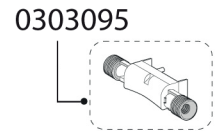

intersource
SOLUTIONS

Service Manual

MODEL: **AUTU3-S2**. PRODUCT: **600 SLIDE-OUT HOOD**

Disclaimer. The information contained in this service manual is intended for licensed service personnel only.

[intersource.co](https://www.intersource.co)

0303074 (White)
0303058 (Black)

0303032

0303060 (White)
0303061 (Stainless Steel)

0303037 (White)
0303080 (Grey)

PART NUMBER	DESCRIPTION
0303002	Light Globe Holder
* 0303012	Motor
0303017	Flue Adaptor
* 0303032	Slide Hood Cover
* 0303037	Control Slider white
* 0303047	Slide Hood Glass
* 0303058	Plastic Support black
* 0303060	Front Rail white
* 0303061	Front Rail stainless steel
* 0303074	Plastic Support white
0303076	Slide-out Filter
* 0303078	Fan Wheel
* 0303079	Whole Motor
* 0303080	Control Slider -grey