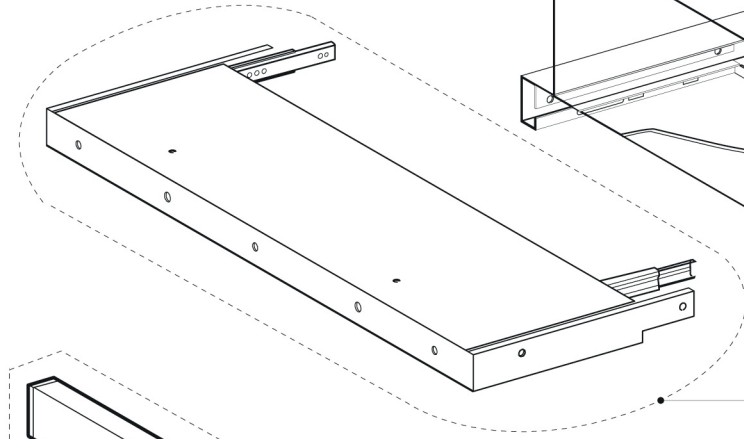

intersource
SOLUTIONS

Service Manual

MODEL: **AUTU3-S2**. PRODUCT: **600 SLIDE-OUT HOOD**

Disclaimer. The information contained in this service manual is intended for licensed service personnel only.

[intersource.co](https://www.intersource.co)

0303074 (White)
0303058 (Black)

0303032

0303060 (White)
0303061 (Stainless Steel)

0303037 (White)
0303080 (Grey)

PART NUMBER	DESCRIPTION
0303002	Light Globe Holder
* 0303012	Motor
0303017	Flue Adaptor
* 0303032	Slide Hood Cover
* 0303037	Control Slider white
* 0303047	Slide Hood Glass
* 0303058	Plastic Support black
* 0303060	Front Rail white
* 0303061	Front Rail stainless steel
* 0303074	Plastic Support white
0303076	Slide-out Filter
* 0303078	Fan Wheel
* 0303079	Whole Motor
* 0303080	Control Slider -grey