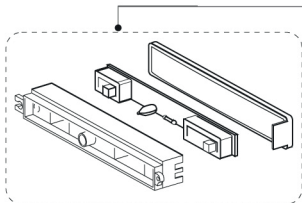

intersource
SOLUTIONS

Service Manual

MODEL: **AUTU3-S2**. PRODUCT: **600 SLIDE-OUT HOOD**

Disclaimer. The information contained in this service manual is intended for licensed service personnel only.

[intersource.co](https://www.intersource.co)

0303074 (White)
0303058 (Black)

0303032

0303060 (White)
0303061 (Stainless Steel)

0303037 (White)
0303080 (Grey)

PART NUMBER	DESCRIPTION
0303002	Light Globe Holder
* 0303012	Motor
0303017	Flue Adaptor
* 0303032	Slide Hood Cover
* 0303037	Control Slider white
* 0303047	Slide Hood Glass
* 0303058	Plastic Support black
* 0303060	Front Rail white
* 0303061	Front Rail stainless steel
* 0303074	Plastic Support white
0303076	Slide-out Filter
* 0303078	Fan Wheel
* 0303079	Whole Motor
* 0303080	Control Slider -grey