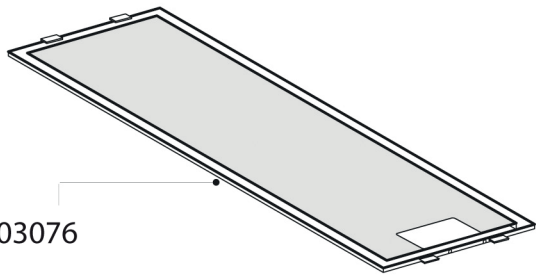

intersource
SOLUTIONS

Service Manual

MODEL: **AUTU3-S2**. PRODUCT: **600 SLIDE-OUT HOOD**

Disclaimer. The information contained in this service manual is intended for licensed service personnel only.

[intersource.co](https://www.intersource.co)

0303074 (White)
0303058 (Black)

0303032

0303060 (White)
0303061 (Stainless Steel)

0303037 (White)
0303080 (Grey)

PART NUMBER	DESCRIPTION
0303002	Light Globe Holder
* 0303012	Motor
0303017	Flue Adaptor
* 0303032	Slide Hood Cover
* 0303037	Control Slider white
* 0303047	Slide Hood Glass
* 0303058	Plastic Support black
* 0303060	Front Rail white
* 0303061	Front Rail stainless steel
* 0303074	Plastic Support white
0303076	Slide-out Filter
* 0303078	Fan Wheel
* 0303079	Whole Motor
* 0303080	Control Slider -grey