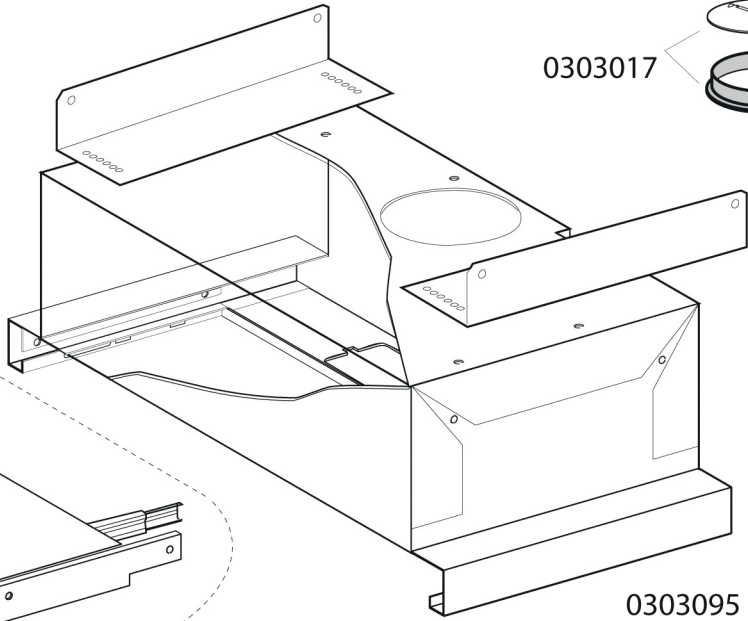

intersource
SOLUTIONS

Service Manual

MODEL: **AUTU3-S2**. PRODUCT: **600 SLIDE-OUT HOOD**

Disclaimer. The information contained in this service manual is intended for licensed service personnel only.

[intersource.co](https://www.intersource.co)

0303074 (White)
0303058 (Black)

0303032

0303060 (White)
0303061 (Stainless Steel)

0303037 (White)
0303080 (Grey)

PART NUMBER	DESCRIPTION
0303002	Light Globe Holder
* 0303012	Motor
0303017	Flue Adaptor
* 0303032	Slide Hood Cover
* 0303037	Control Slider white
* 0303047	Slide Hood Glass
* 0303058	Plastic Support black
* 0303060	Front Rail white
* 0303061	Front Rail stainless steel
* 0303074	Plastic Support white
0303076	Slide-out Filter
* 0303078	Fan Wheel
* 0303079	Whole Motor
* 0303080	Control Slider -grey