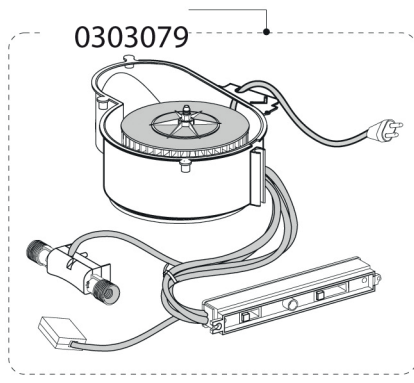

intersource
SOLUTIONS

Service Manual

MODEL: **AUTU3-S2**. PRODUCT: **600 SLIDE-OUT HOOD**

Disclaimer. The information contained in this service manual is intended for licensed service personnel only.

[intersource.co](https://www.intersource.co)

0303074 (White)
0303058 (Black)

0303032

0303060 (White)
0303061 (Stainless Steel)

0303037 (White)
0303080 (Grey)

PART NUMBER	DESCRIPTION
0303002	Light Globe Holder
* 0303012	Motor
0303017	Flue Adaptor
* 0303032	Slide Hood Cover
* 0303037	Control Slider white
* 0303047	Slide Hood Glass
* 0303058	Plastic Support black
* 0303060	Front Rail white
* 0303061	Front Rail stainless steel
* 0303074	Plastic Support white
0303076	Slide-out Filter
* 0303078	Fan Wheel
* 0303079	Whole Motor
* 0303080	Control Slider -grey