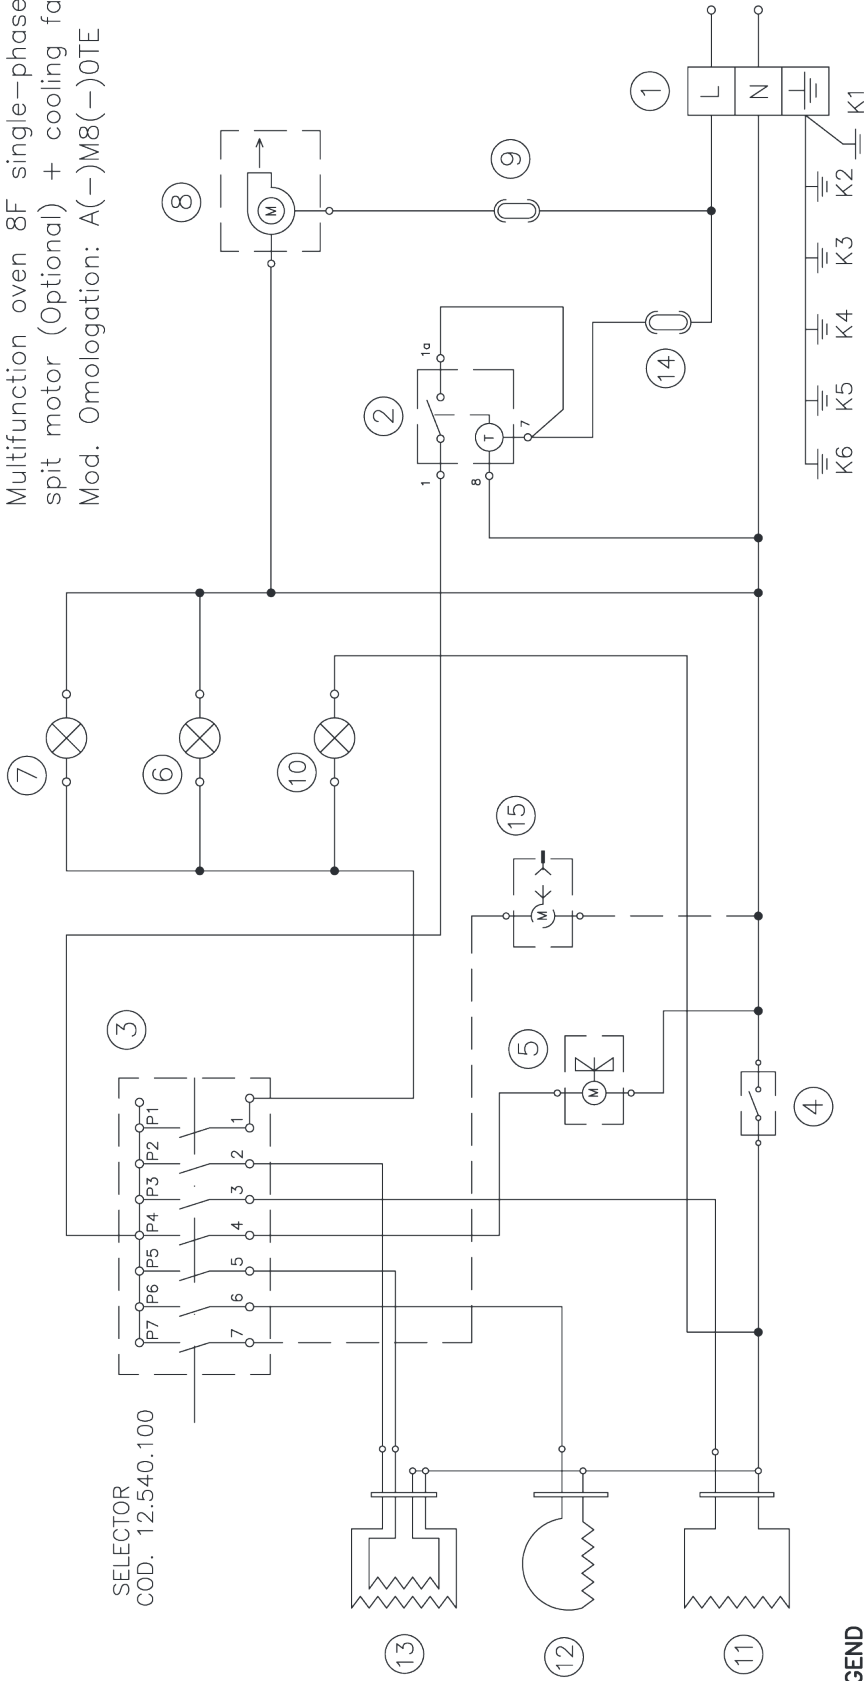

Service Manual

MODEL: **AUTU3-M60** PRODUCT: **600 ELECTRIC OVEN**

Disclaimer. The information contained in this service manual is intended for licensed service personnel only.

Whole door-0102400

PART NUMBER	DESCRIPTION
0104001	Programmable Timer
0102027	Thermostat (double bulb)
0102021	Lamp
0102034	Motor Fan (30W-230V)
* 0102035	Cooling Fan (18W/22W-220V)
0102039	Hinge
0102049	Rubber Door Seal
* 0102051	Rubber Door Seal
0102614	Safety Device (65degrees)
0102613	Safety Device (140degrees)
0102057	Red Light Cover
0102058	Control Panel Light
0102063	Orange Light Cover
0102072	Selector
* 0102075	Rubber Stopper
0102077	Door Handle Support
* 0102400	Whole Door
0102413	Door Panel
0102419	Counter Door
0102427	Control Panel
0102433	Handle
0102436	Programmable Timer Buttons
0102438	Knobs (stainless steel)
0102500	Top Element (1000W/1200W-240V)
0102505	Bottom Element (1100W-240V)
0102509	Circular Element (2300W-240V)
* 0102600	Oven Rack
* 0102602	Wire Side Rack
* 0102604	Enamel Drip Tray
0102606	Drip Tray Insert
* 0102608	Grill Pan Handle
* part no longer available	

Multifunction oven 8F single-phase + rotating spit motor (Optional) + cooling fan motor
 Mod. Omologation: A(-)M8(-)OTE

LEGEND

- 1- Supply terminal
- 2- Electronic timer
- 3- Selector
- 4- Oven thermostat
- 5- Fan motor
- 6- Pilot lamp selector
- 7- Oven light
- 8- Cooling fan motor
- 9- Thermostat start cooling fan
- 10- Pilot lamp thermostat
- 11- Bottom heating element
- 12- Circular heating element
- 13- Upper+grill heating element
- 14- Thermal cut-out
- 15- Rotating spit motor (Optional)
- K1- Earth appliance
- K2- Earth fan motor
- K3- Earth rotating spit motor(Optional)
- K4- Earth upper heating element
- K5- Earth lamp holder
- K6- Earth thermostat