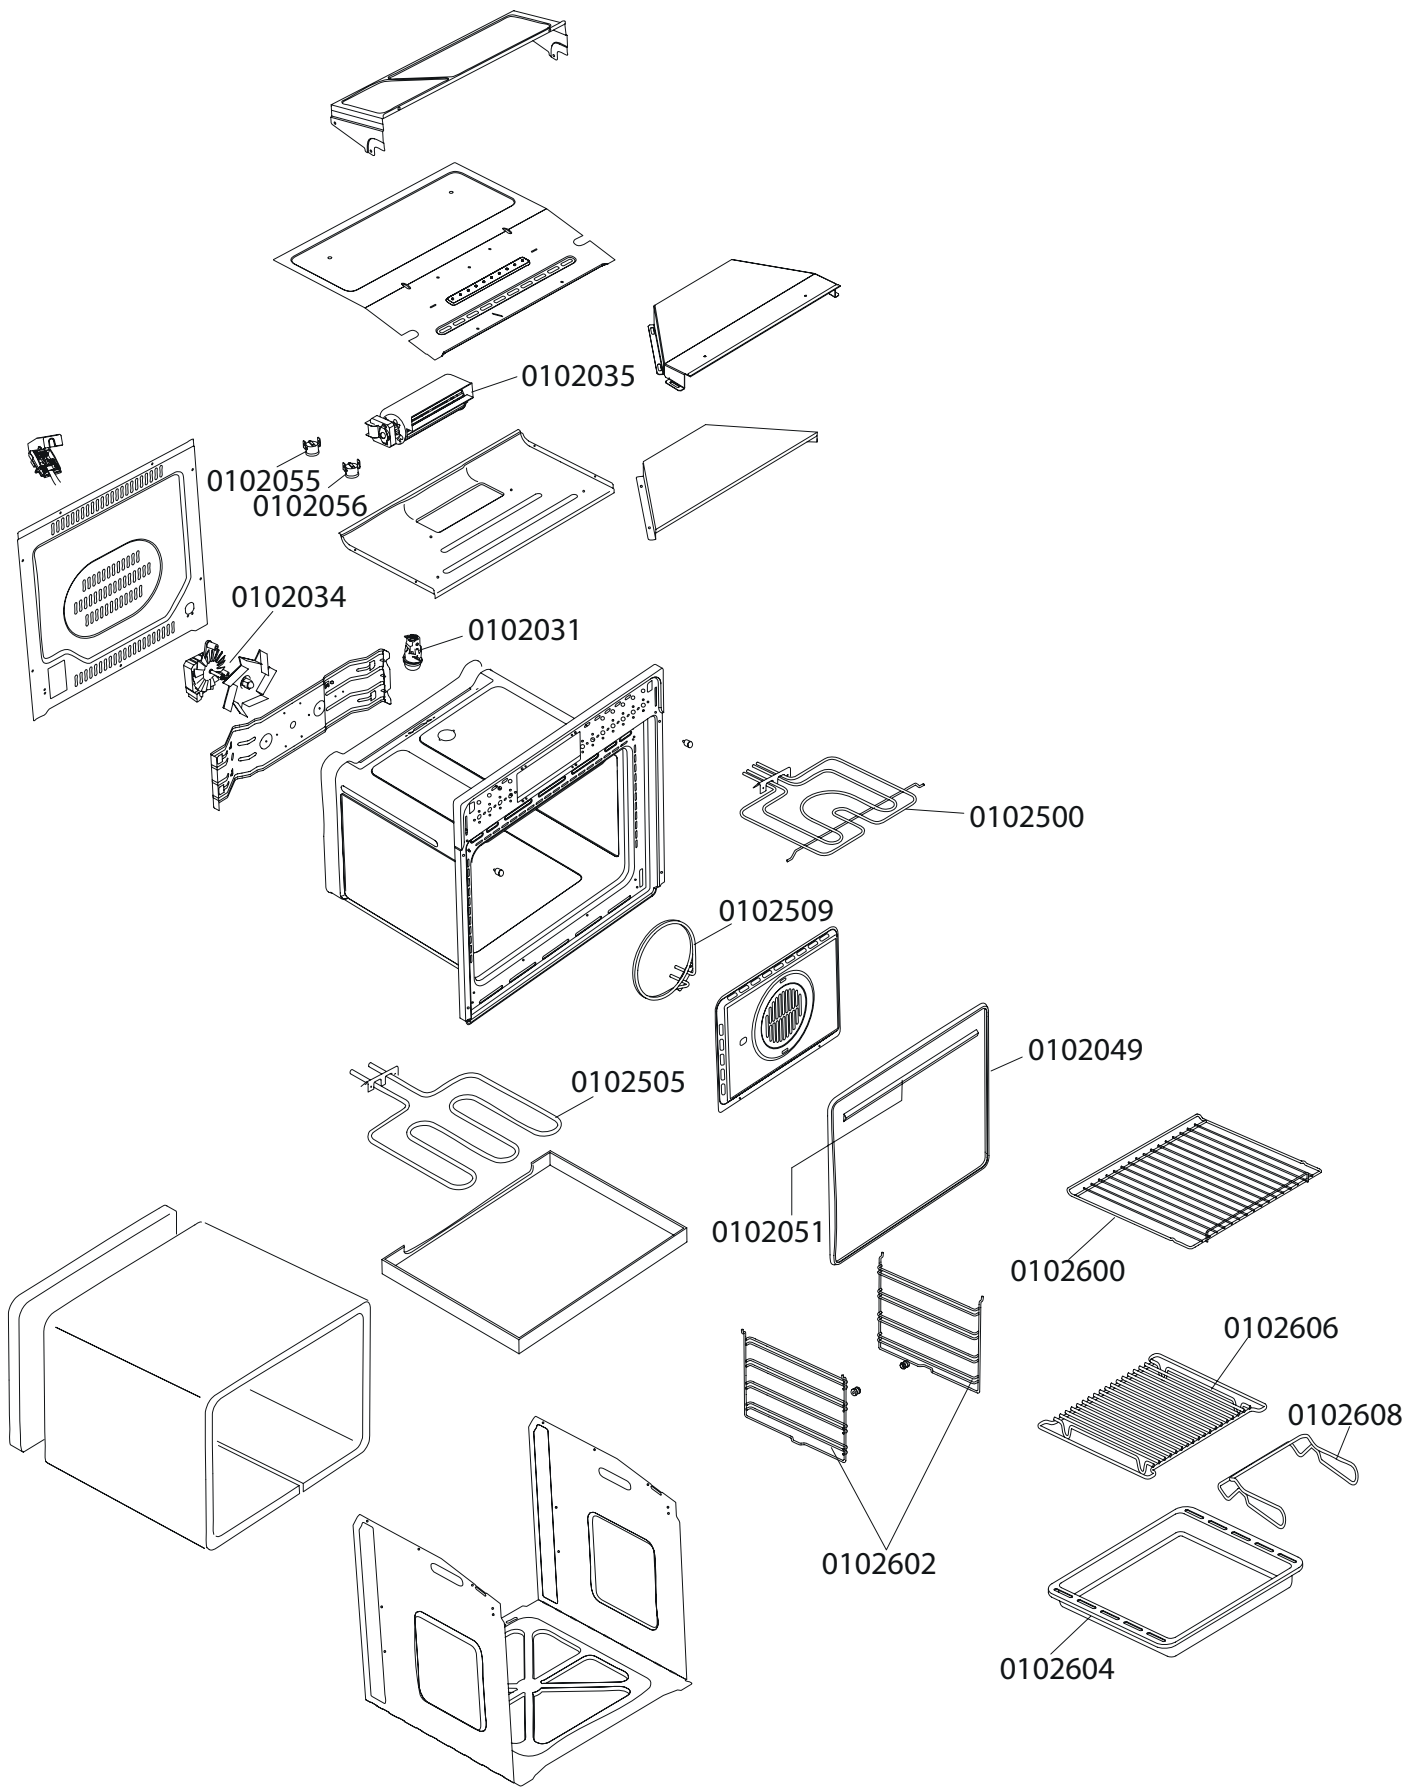

Service Manual

MODEL: **AUTU3-M60** PRODUCT: **600 ELECTRIC OVEN**

Disclaimer. The information contained in this service manual is intended for licensed service personnel only.

Whole door-0102400

PART NUMBER	DESCRIPTION
0104001	Programmable Timer
0102027	Thermostat (double bulb)
0102021	Lamp
0102034	Motor Fan (30W-230V)
* 0102035	Cooling Fan (18W/22W-220V)
0102039	Hinge
0102049	Rubber Door Seal
* 0102051	Rubber Door Seal
0102614	Safety Device (65degrees)
0102613	Safety Device (140degrees)
0102057	Red Light Cover
0102058	Control Panel Light
0102063	Orange Light Cover
0102072	Selector
* 0102075	Rubber Stopper
0102077	Door Handle Support
* 0102400	Whole Door
0102413	Door Panel
0102419	Counter Door
0102427	Control Panel
0102433	Handle
0102436	Programmable Timer Buttons
0102438	Knobs (stainless steel)
0102500	Top Element (1000W/1200W-240V)
0102505	Bottom Element (1100W-240V)
0102509	Circular Element (2300W-240V)
* 0102600	Oven Rack
* 0102602	Wire Side Rack
* 0102604	Enamel Drip Tray
0102606	Drip Tray Insert
* 0102608	Grill Pan Handle
* part no longer available	

Multifunction oven 8F single-phase + rotating spit motor (Optional) + cooling fan motor
 Mod. Omologation: A(-)M8(-)OTE

LEGEND

- 1- Supply terminal
- 2- Electronic timer
- 3- Selector
- 4- Oven thermostat
- 5- Fan motor
- 6- Pilot lamp selector
- 7- Oven light
- 8- Cooling fan motor
- 9- Thermostat start cooling fan
- 10- Pilot lamp thermostat
- 11- Bottom heating element
- 12- Circular heating element
- 13- Upper+grill heating element
- 14- Thermal cut-out
- 15- Rotating spit motor (Optional)
- K1- Earth appliance
- K2- Earth fan motor
- K3- Earth rotating spit motor(Optional)
- K4- Earth upper heating element
- K5- Earth lamp holder
- K6- Earth thermostat