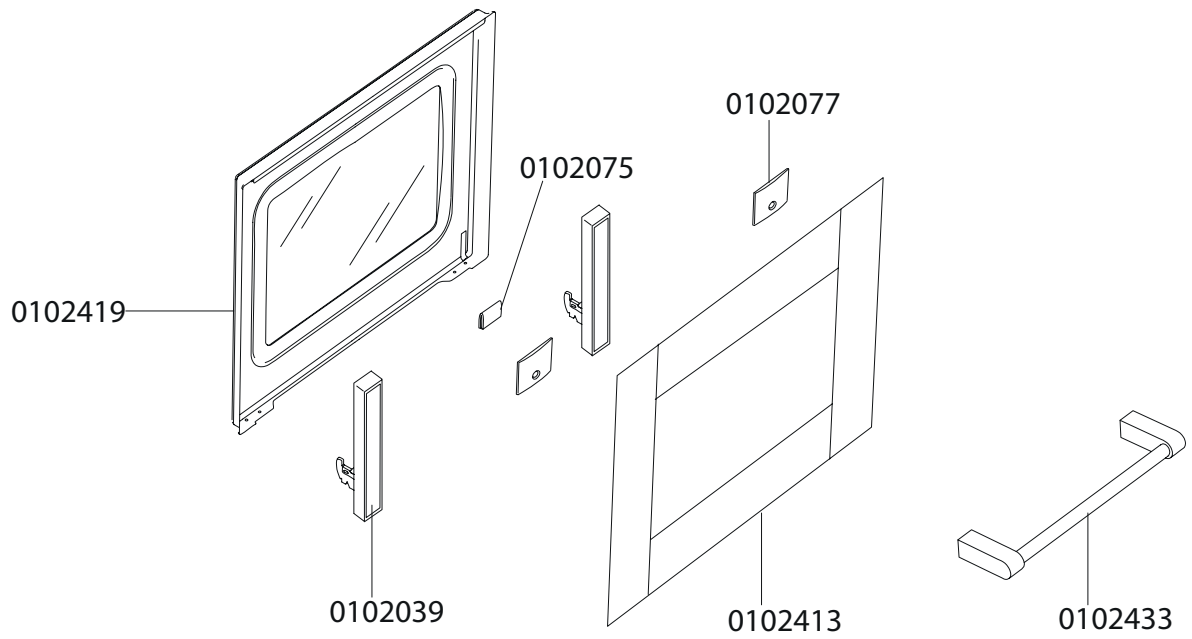

Service Manual

MODEL: **AUTU3-M60** PRODUCT: **600 ELECTRIC OVEN**

Disclaimer. The information contained in this service manual is intended for licensed service personnel only.

Whole door-0102400

PART NUMBER	DESCRIPTION
0104001	Programmable Timer
0102027	Thermostat (double bulb)
0102021	Lamp
0102034	Motor Fan (30W-230V)
* 0102035	Cooling Fan (18W/22W-220V)
0102039	Hinge
0102049	Rubber Door Seal
* 0102051	Rubber Door Seal
0102614	Safety Device (65degrees)
0102613	Safety Device (140degrees)
0102057	Red Light Cover
0102058	Control Panel Light
0102063	Orange Light Cover
0102072	Selector
* 0102075	Rubber Stopper
0102077	Door Handle Support
* 0102400	Whole Door
0102413	Door Panel
0102419	Counter Door
0102427	Control Panel
0102433	Handle
0102436	Programmable Timer Buttons
0102438	Knobs (stainless steel)
0102500	Top Element (1000W/1200W-240V)
0102505	Bottom Element (1100W-240V)
0102509	Circular Element (2300W-240V)
* 0102600	Oven Rack
* 0102602	Wire Side Rack
* 0102604	Enamel Drip Tray
0102606	Drip Tray Insert
* 0102608	Grill Pan Handle
* part no longer available	

Multifunction oven 8F single-phase + rotating spit motor (Optional) + cooling fan motor
 Mod. Omologation: A(-)M8(-)OTE

LEGEND

- 1- Supply terminal
- 2- Electronic timer
- 3- Selector
- 4- Oven thermostat
- 5- Fan motor
- 6- Pilot lamp selector
- 7- Oven light
- 8- Cooling fan motor
- 9- Thermostat start cooling fan
- 10- Pilot lamp thermostat
- 11- Bottom heating element
- 12- Circular heating element
- 13- Upper+grill heating element
- 14- Thermal cut-out
- 15- Rotating spit motor (Optional)
- K1- Earth appliance
- K2- Earth fan motor
- K3- Earth rotating spit motor(Optional)
- K4- Earth upper heating element
- K5- Earth lamp holder
- K6- Earth thermostat