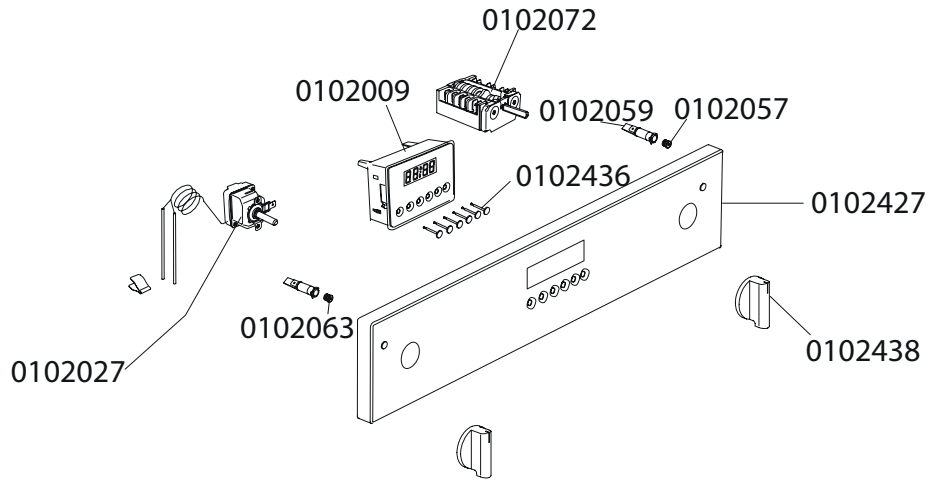

Service Manual

MODEL: **AUTU3-M60** PRODUCT: **600 ELECTRIC OVEN**

Disclaimer. The information contained in this service manual is intended for licensed service personnel only.

Whole door-0102400

PART NUMBER	DESCRIPTION
0104001	Programmable Timer
0102027	Thermostat (double bulb)
0102021	Lamp
0102034	Motor Fan (30W-230V)
* 0102035	Cooling Fan (18W/22W-220V)
0102039	Hinge
0102049	Rubber Door Seal
* 0102051	Rubber Door Seal
0102614	Safety Device (65degrees)
0102613	Safety Device (140degrees)
0102057	Red Light Cover
0102058	Control Panel Light
0102063	Orange Light Cover
0102072	Selector
* 0102075	Rubber Stopper
0102077	Door Handle Support
* 0102400	Whole Door
0102413	Door Panel
0102419	Counter Door
0102427	Control Panel
0102433	Handle
0102436	Programmable Timer Buttons
0102438	Knobs (stainless steel)
0102500	Top Element (1000W/1200W-240V)
0102505	Bottom Element (1100W-240V)
0102509	Circular Element (2300W-240V)
* 0102600	Oven Rack
* 0102602	Wire Side Rack
* 0102604	Enamel Drip Tray
0102606	Drip Tray Insert
* 0102608	Grill Pan Handle
* part no longer available	

Multifunction oven 8F single-phase + rotating spit motor (Optional) + cooling fan motor
 Mod. Omologation: A(-)M8(-)OTE

LEGEND

- 1- Supply terminal
- 2- Electronic timer
- 3- Selector
- 4- Oven thermostat
- 5- Fan motor
- 6- Pilot lamp selector
- 7- Oven light
- 8- Cooling fan motor
- 9- Thermostat start cooling fan
- 10- Pilot lamp thermostat
- 11- Bottom heating element
- 12- Circular heating element
- 13- Upper+grill heating element
- 14- Thermal cut-out
- 15- Rotating spit motor (Optional)
- K1- Earth appliance
- K2- Earth fan motor
- K3- Earth rotating spit motor(Optional)
- K4- Earth upper heating element
- K5- Earth lamp holder
- K6- Earth thermostat