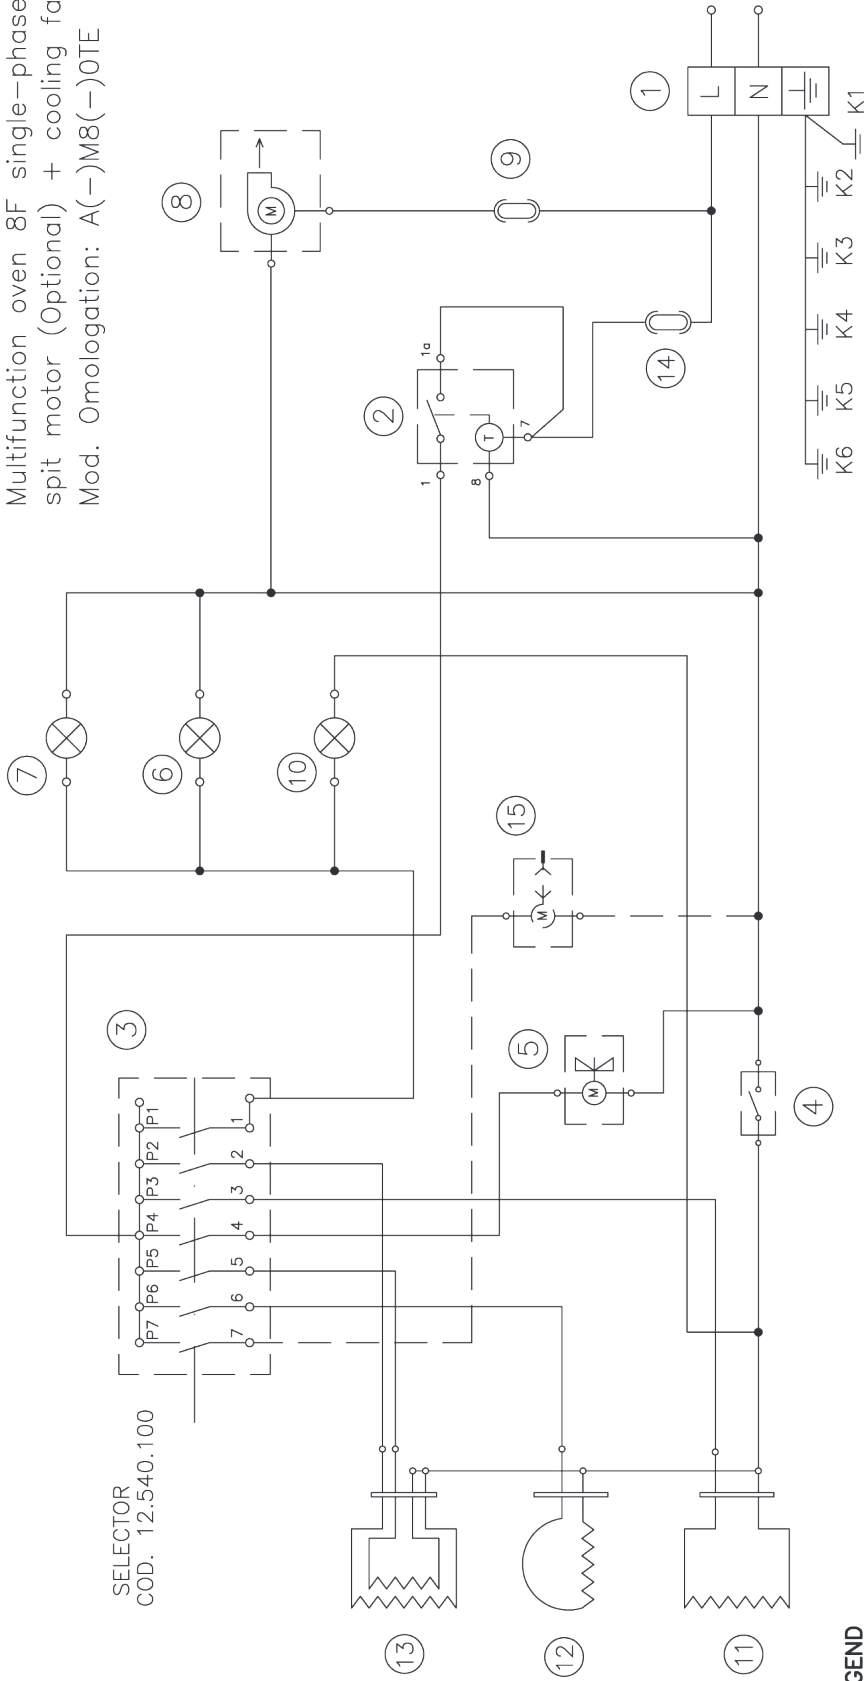

Service Manual

MODEL: **AUTU3-M60** PRODUCT: **600 ELECTRIC OVEN**

Disclaimer. The information contained in this service manual is intended for licensed service personnel only.

Whole door-0102400

PART NUMBER	DESCRIPTION
0102009	Programmable Timer
0102027	Thermostat (double bulb)
0102031	Lamp
0102034	Motor Fan (30W-230V)
0102035	Cooling Fan (18W/22W-220V)
0102039	Hinge
0102049	Rubber Door Seal
0102051	Rubber Door Seal
0102055	Safety Device (65degrees)
0102056	Safety Device (140degrees)
0102057	Red Light Cover
0102059	Control Panel Light
0102063	Orange Light Cover
0102072	Selector
0102075	Rubber Stopper
0102077	Door Handle Support
0102400	Whole Door
0102413	Door Panel
0102419	Counter Door
0102427	Control Panel
0102433	Handle
0102436	Programmable Timer Buttons
0102438	Knobs (stainless steel)
0102500	Top Element (1000W/1200W-240V)
0102505	Bottom Element (1100W-240V)
0102509	Circular Element (2300W-240V)
0102600	Oven Rack
0102602	Wire Side Rack
0102604	Enamel Drip Tray
0102606	Drip Tray Insert
0102608	Grill Pan Handle

Multifunction oven 8F single-phase + rotating spit motor (Optional) + cooling fan motor
 Mod. Omologation: A(-)M8(-)OTE

LEGEND

- 1— Supply terminal
- 2— Electronic timer
- 3— Selector
- 4— Oven thermostat
- 5— Fan motor
- 6— Pilot lamp selector
- 7— Oven light
- 8— Cooling fan motor
- 9— Thermostat start cooling fan
- 10— Pilot lamp thermostat
- 11— Bottom heating element
- 12— Circular heating element
- 13— Upper+grill heating element
- 14— Thermal cut-out
- 15— Rotating spit motor (Optional)
- K1— Earth appliance
- K2— Earth fan motor
- K3— Earth rotating spit motor(Optional)
- K4— Earth upper heating element
- K5— Earth lamp holder
- K6— Earth thermostat