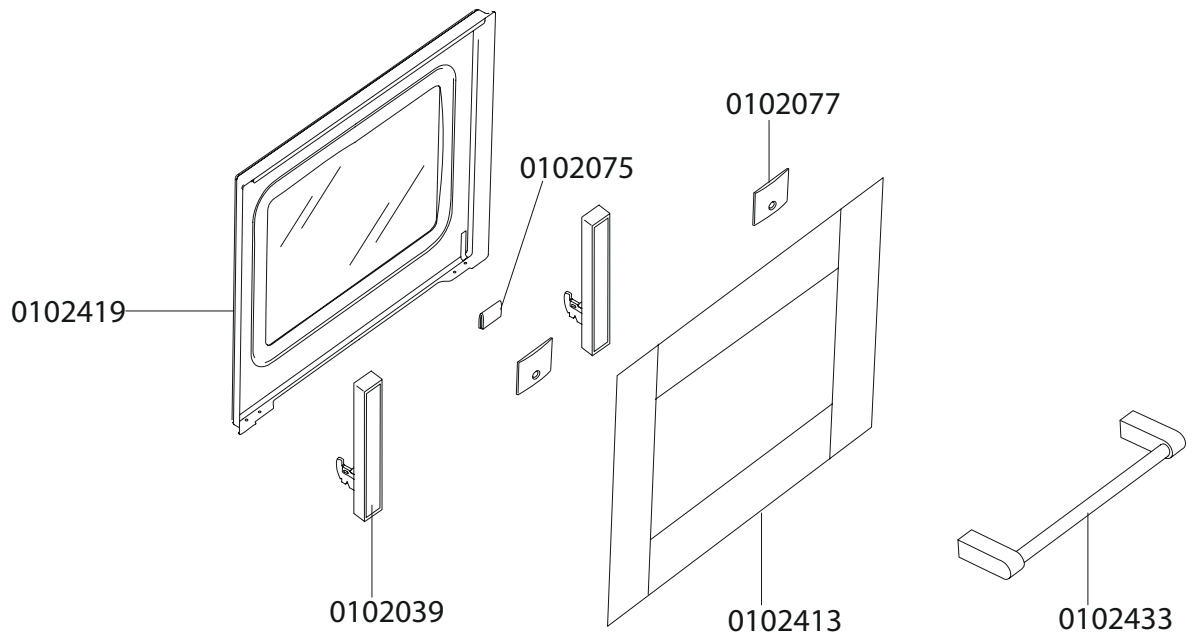

Service Manual

MODEL: **AUTU3-M60** PRODUCT: **600 ELECTRIC OVEN**

Disclaimer. The information contained in this service manual is intended for licensed service personnel only.

Whole door-0102400

PART NUMBER	DESCRIPTION
0102009	Programmable Timer
0102027	Thermostat (double bulb)
0102031	Lamp
0102034	Motor Fan (30W-230V)
0102035	Cooling Fan (18W/22W-220V)
0102039	Hinge
0102049	Rubber Door Seal
0102051	Rubber Door Seal
0102055	Safety Device (65degrees)
0102056	Safety Device (140degrees)
0102057	Red Light Cover
0102059	Control Panel Light
0102063	Orange Light Cover
0102072	Selector
0102075	Rubber Stopper
0102077	Door Handle Support
0102400	Whole Door
0102413	Door Panel
0102419	Counter Door
0102427	Control Panel
0102433	Handle
0102436	Programmable Timer Buttons
0102438	Knobs (stainless steel)
0102500	Top Element (1000W/1200W-240V)
0102505	Bottom Element (1100W-240V)
0102509	Circular Element (2300W-240V)
0102600	Oven Rack
0102602	Wire Side Rack
0102604	Enamel Drip Tray
0102606	Drip Tray Insert
0102608	Grill Pan Handle

Multifunction oven 8F single-phase + rotating spit motor (Optional) + cooling fan motor
 Mod. Omologation: A(-)M8(-)OTE

LEGEND

- 1— Supply terminal
- 2— Electronic timer
- 3— Selector
- 4— Oven thermostat
- 5— Fan motor
- 6— Pilot lamp selector
- 7— Oven light
- 8— Cooling fan motor
- 9— Thermostat start cooling fan
- 10— Pilot lamp thermostat
- 11— Bottom heating element
- 12— Circular heating element
- 13— Upper+grill heating element
- 14— Thermal cut-out
- 15— Rotating spit motor (Optional)
- K1— Earth appliance
- K2— Earth fan motor
- K3— Earth rotating spit motor(Optional)
- K4— Earth upper heating element
- K5— Earth lamp holder
- K6— Earth thermostat