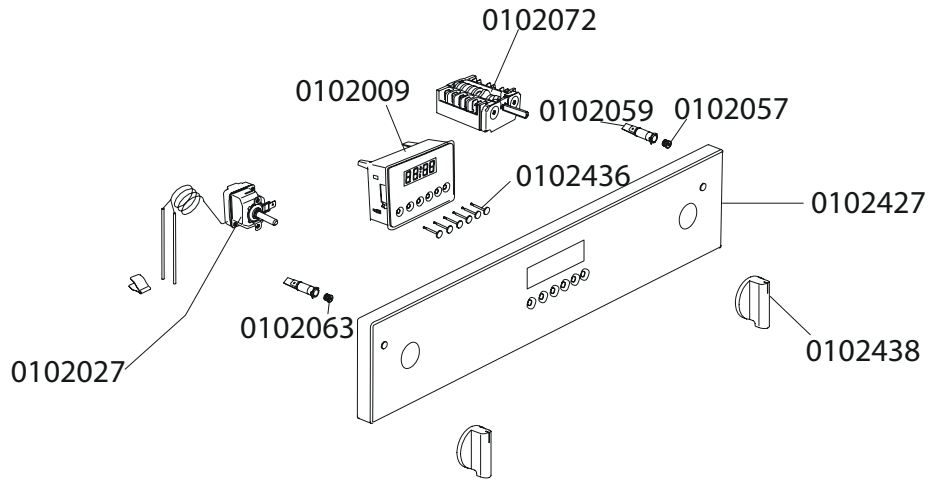

Service Manual

MODEL: **AUTU3-M60** PRODUCT: **600 ELECTRIC OVEN**

Disclaimer. The information contained in this service manual is intended for licensed service personnel only.

Whole door-0102400

PART NUMBER	DESCRIPTION
0102009	Programmable Timer
0102027	Thermostat (double bulb)
0102031	Lamp
0102034	Motor Fan (30W-230V)
0102035	Cooling Fan (18W/22W-220V)
0102039	Hinge
0102049	Rubber Door Seal
0102051	Rubber Door Seal
0102055	Safety Device (65degrees)
0102056	Safety Device (140degrees)
0102057	Red Light Cover
0102059	Control Panel Light
0102063	Orange Light Cover
0102072	Selector
0102075	Rubber Stopper
0102077	Door Handle Support
0102400	Whole Door
0102413	Door Panel
0102419	Counter Door
0102427	Control Panel
0102433	Handle
0102436	Programmable Timer Buttons
0102438	Knobs (stainless steel)
0102500	Top Element (1000W/1200W-240V)
0102505	Bottom Element (1100W-240V)
0102509	Circular Element (2300W-240V)
0102600	Oven Rack
0102602	Wire Side Rack
0102604	Enamel Drip Tray
0102606	Drip Tray Insert
0102608	Grill Pan Handle

Multifunction oven 8F single-phase + rotating spit motor (Optional) + cooling fan motor
 Mod. Omologation: A(-)M8(-)OTE

LEGEND

- 1— Supply terminal
- 2— Electronic timer
- 3— Selector
- 4— Oven thermostat
- 5— Fan motor
- 6— Pilot lamp selector
- 7— Oven light
- 8— Cooling fan motor
- 9— Thermostat start cooling fan
- 10— Pilot lamp thermostat
- 11— Bottom heating element
- 12— Circular heating element
- 13— Upper+grill heating element
- 14— Thermal cut-out
- 15— Rotating spit motor (Optional)
- K1— Earth appliance
- K2— Earth fan motor
- K3— Earth rotating spit motor(Optional)
- K4— Earth upper heating element
- K5— Earth lamp holder
- K6— Earth thermostat