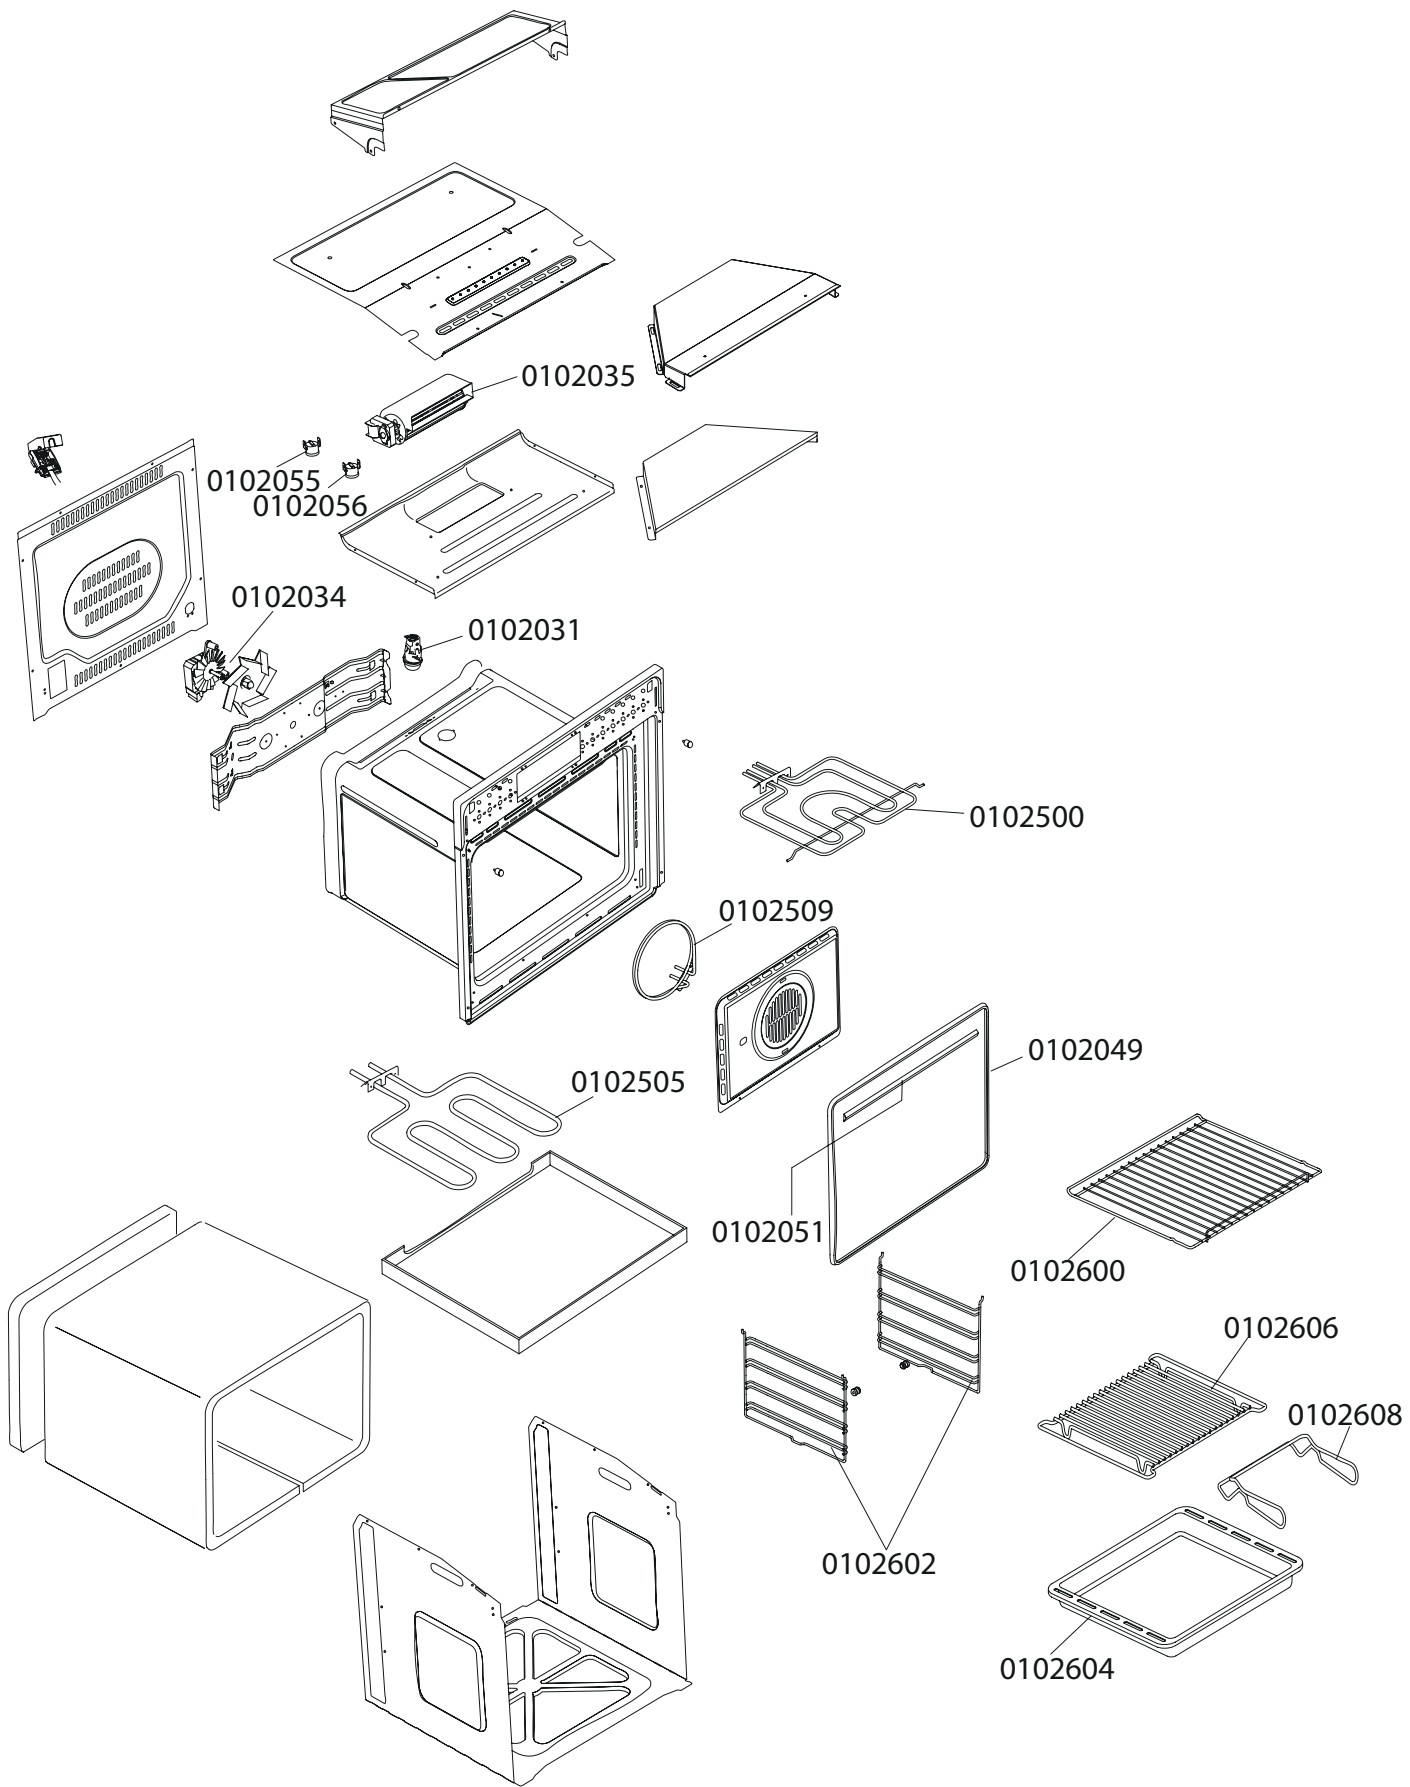

Service Manual

MODEL: **AUTU3-M60** PRODUCT: **600 ELECTRIC OVEN**

Disclaimer. The information contained in this service manual is intended for licensed service personnel only.

Whole door-0102400

PART NUMBER	DESCRIPTION
0102009	Programmable Timer
0102027	Thermostat (double bulb)
0102031	Lamp
0102034	Motor Fan (30W-230V)
0102035	Cooling Fan (18W/22W-220V)
0102039	Hinge
0102049	Rubber Door Seal
0102051	Rubber Door Seal
0102055	Safety Device (65degrees)
0102056	Safety Device (140degrees)
0102057	Red Light Cover
0102059	Control Panel Light
0102063	Orange Light Cover
0102072	Selector
0102075	Rubber Stopper
0102077	Door Handle Support
0102400	Whole Door
0102413	Door Panel
0102419	Counter Door
0102427	Control Panel
0102433	Handle
0102436	Programmable Timer Buttons
0102438	Knobs (stainless steel)
0102500	Top Element (1000W/1200W-240V)
0102505	Bottom Element (1100W-240V)
0102509	Circular Element (2300W-240V)
0102600	Oven Rack
0102602	Wire Side Rack
0102604	Enamel Drip Tray
0102606	Drip Tray Insert
0102608	Grill Pan Handle

Multifunction oven 8F single-phase + rotating spit motor (Optional) + cooling fan motor
 Mod. Omologation: A(-)M8(-)OTE

LEGEND

- 1— Supply terminal
- 2— Electronic timer
- 3— Selector
- 4— Oven thermostat
- 5— Fan motor
- 6— Pilot lamp selector
- 7— Oven light
- 8— Cooling fan motor
- 9— Thermostat start cooling fan
- 10— Pilot lamp thermostat
- 11— Bottom heating element
- 12— Circular heating element
- 13— Upper+grill heating element
- 14— Thermal cut-out
- 15— Rotating spit motor (Optional)
- K1— Earth appliance
- K2— Earth fan motor
- K3— Earth rotating spit motor(Optional)
- K4— Earth upper heating element
- K5— Earth lamp holder
- K6— Earth thermostat