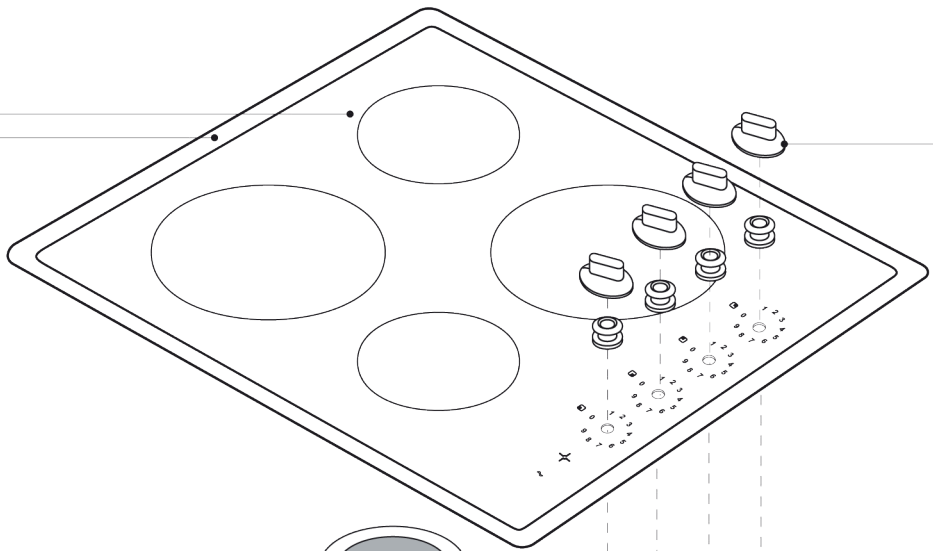

0203102-SS
0203103-WH

0102438-SS
0102439-WH