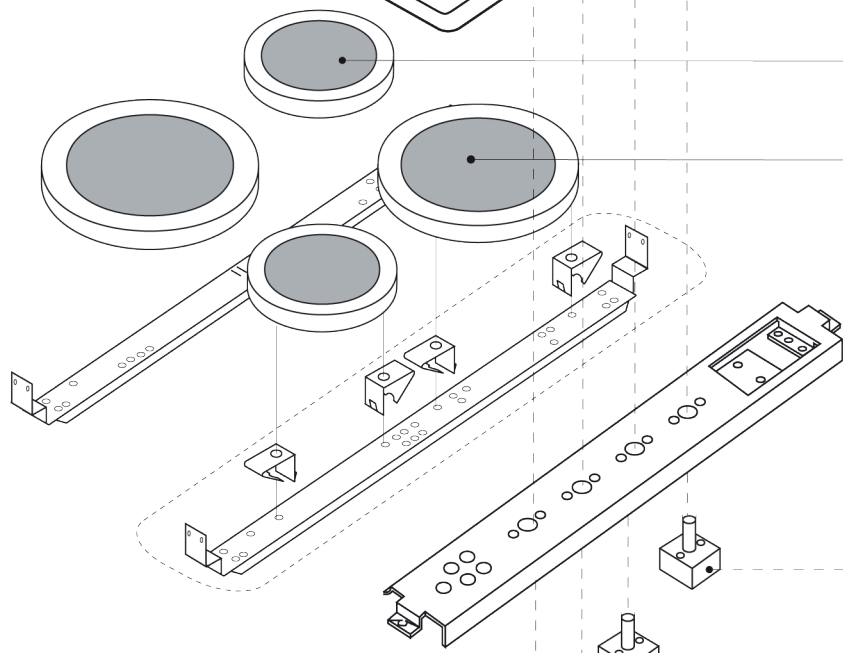

0203001

0203002