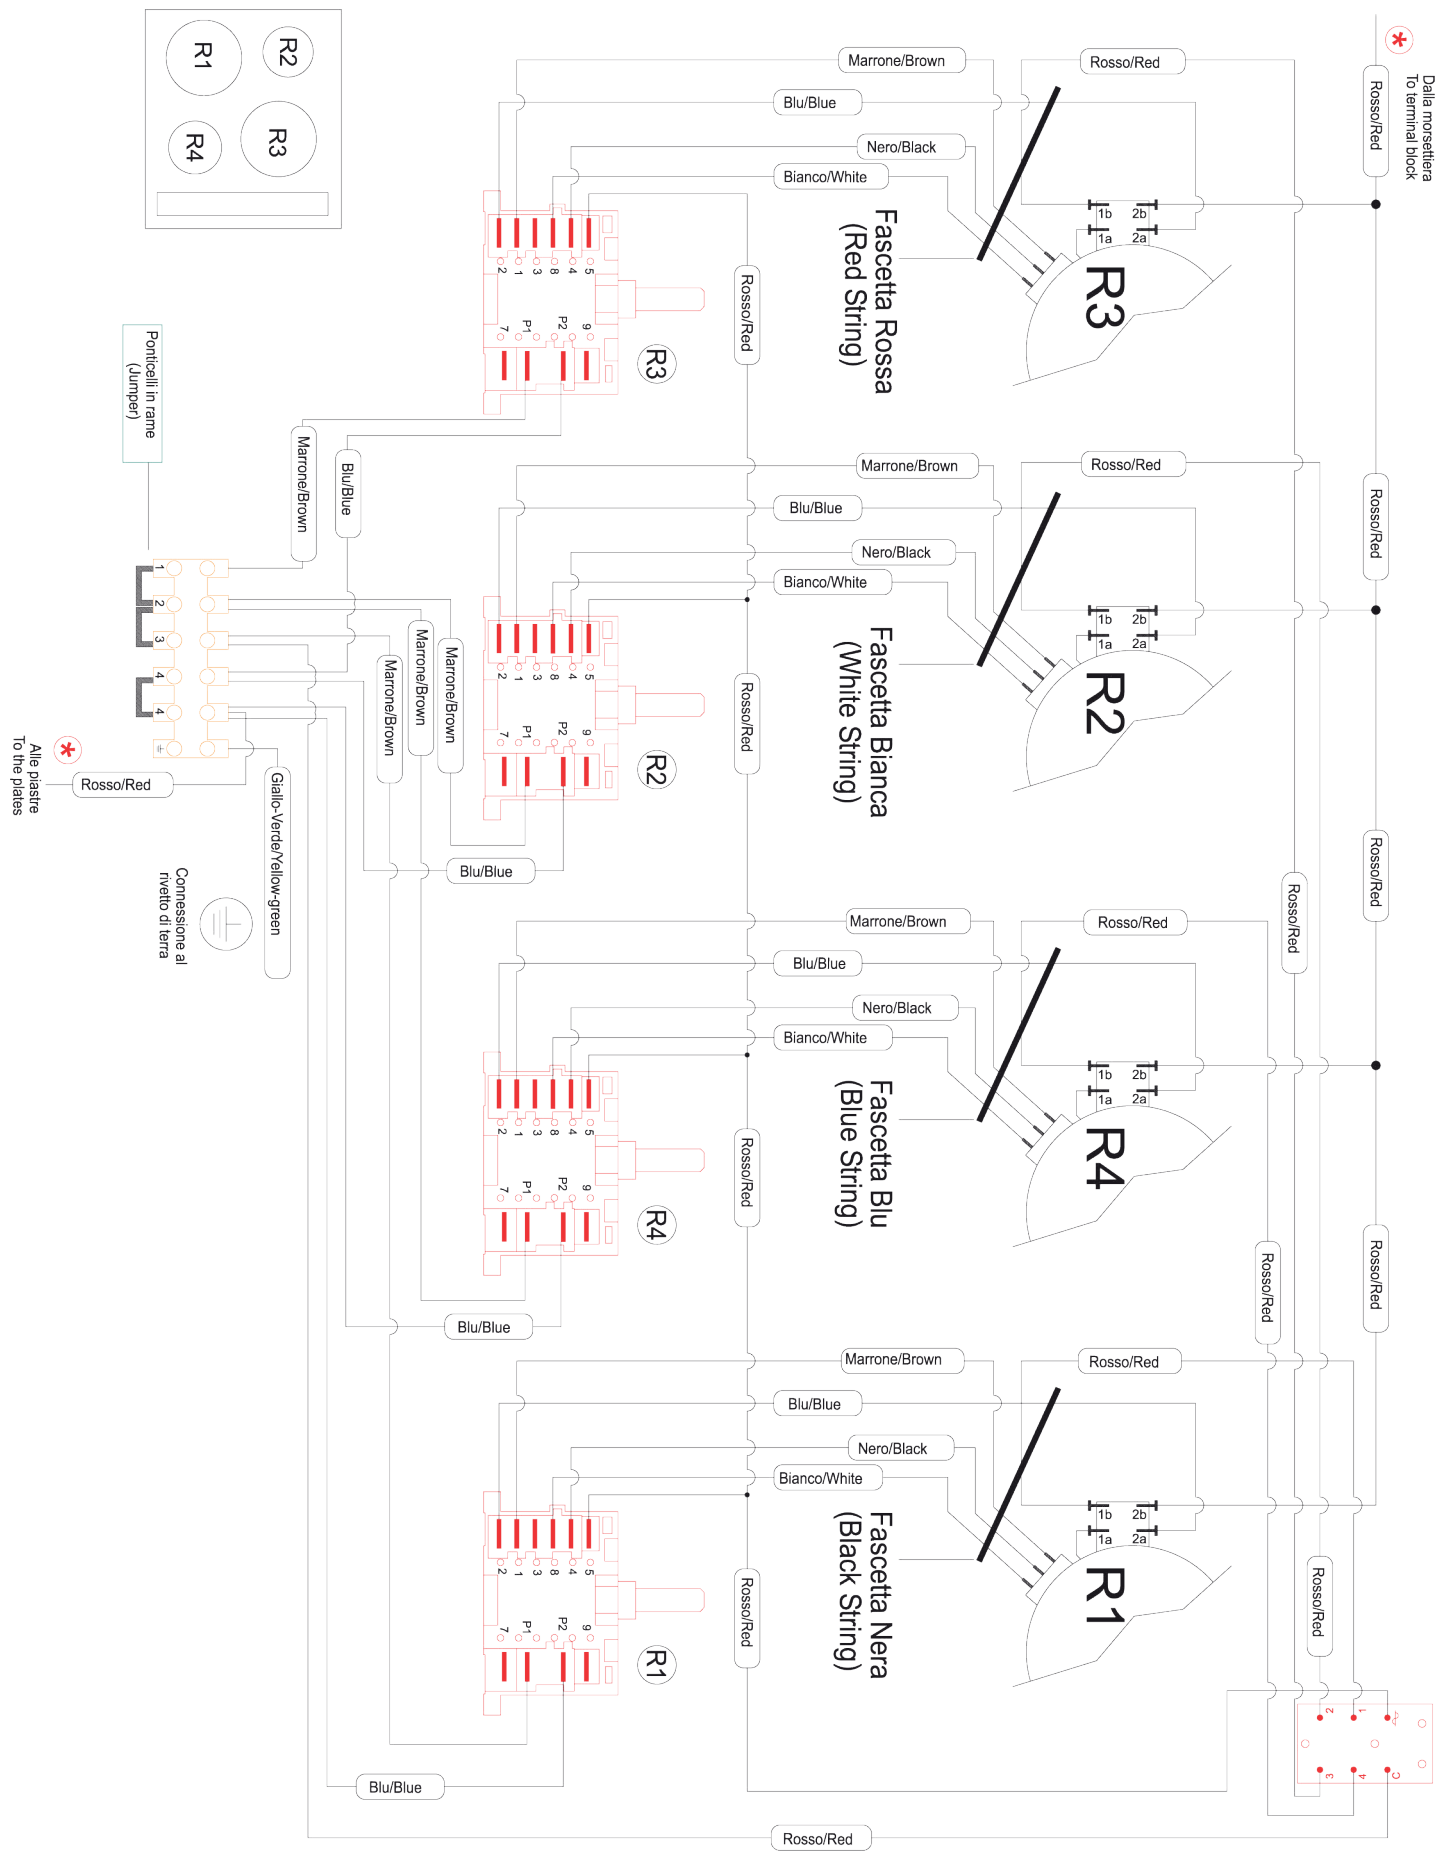

# Service Manual

MODEL: **AUTU3-4R**. PRODUCT: **600 CERAMIC HOB**

**Disclaimer.** The information contained in this service manual is intended for licensed service personnel only.

[intersource.co](http://intersource.co)

0203102-SS  
0203103-WH

0102438-SS  
0102439-WH

0203001

0203002

0203003

0203004

0203005

0203006

PART NUMBER	DESCRIPTION
0102438	Knobs (stainless steel)
0102439	Knobs (white)
0203001	Radiant Heating Element 145N-1
0203002	Radiant Heating Element 180N-1
0203003	1- Bank Switch
0203004	Residual Heat Circuit
0203005	Electrical Cover
0203006	Installation Kit
0203102	Cooktop Top (stainless steel)
0203103	Cooktop Top (white)