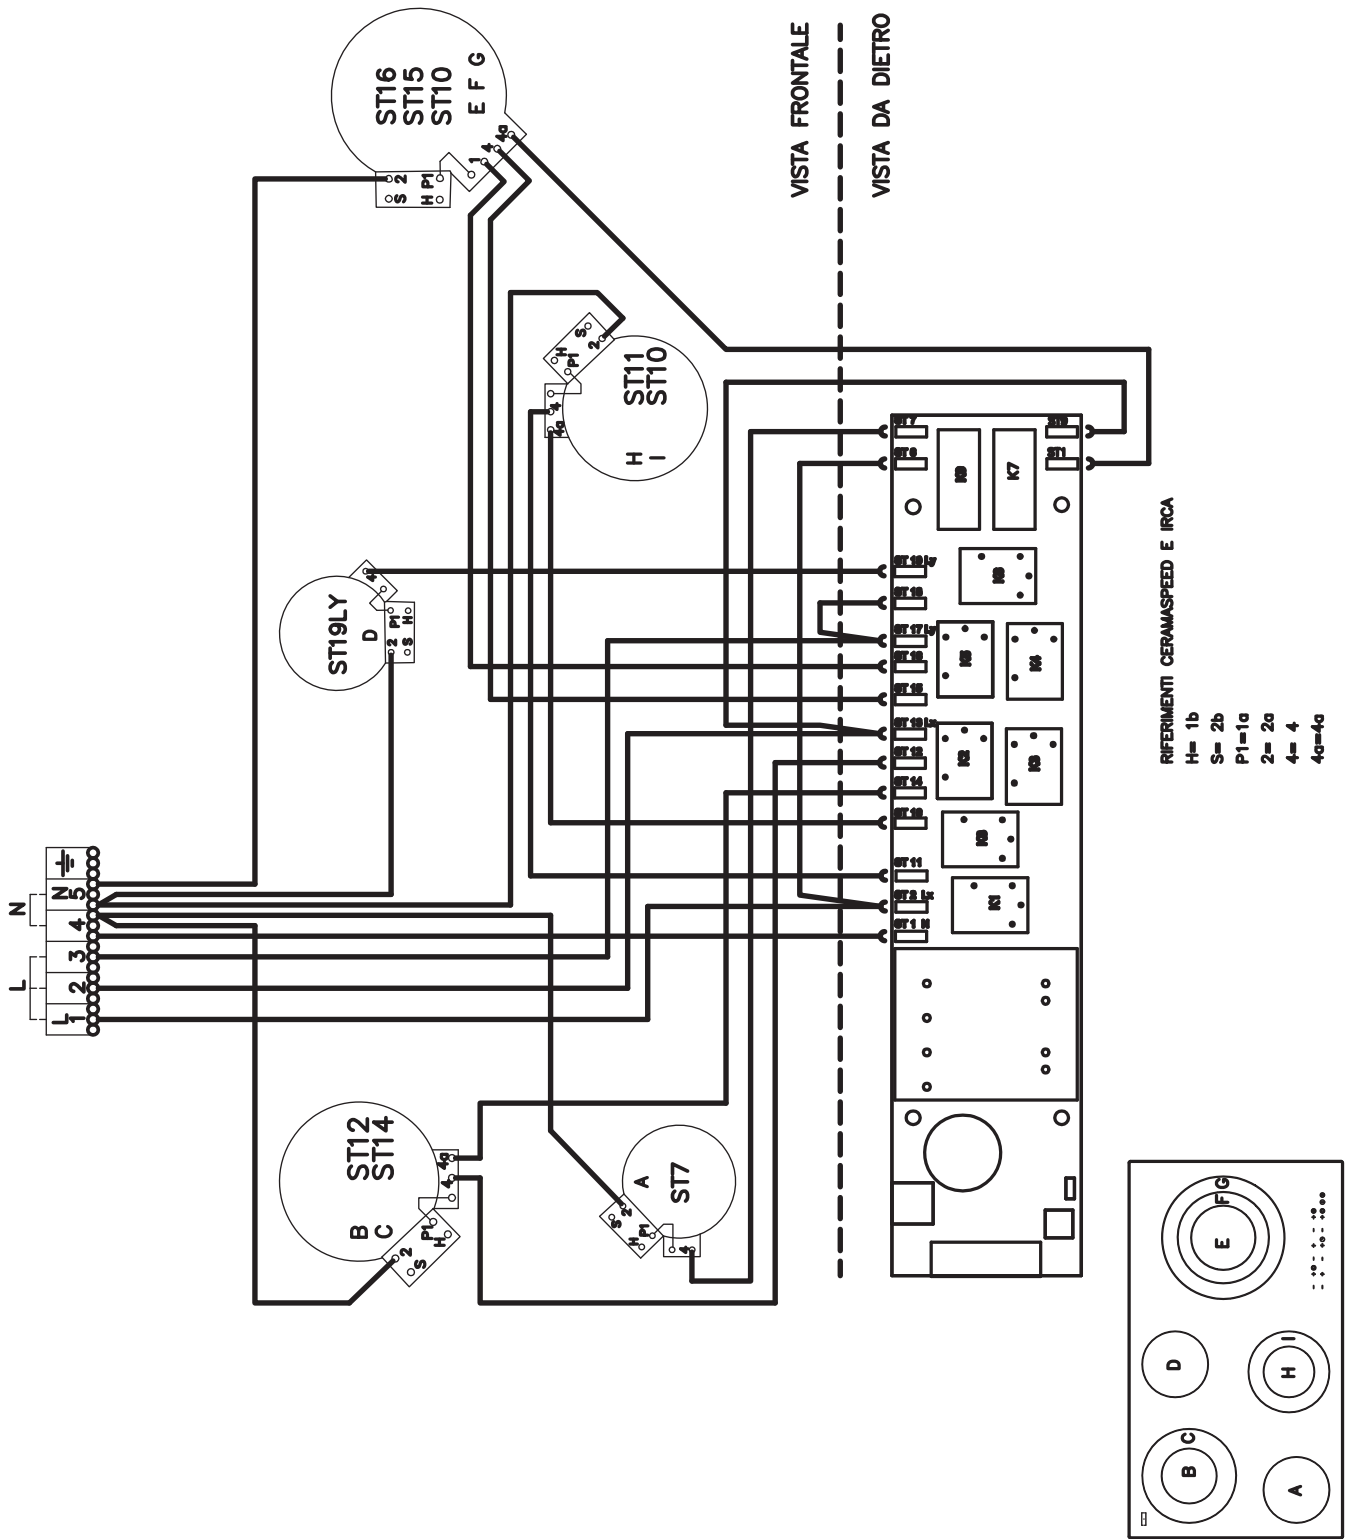

Service Manual

MODEL: **AUPL90-VCRFBT**. PRODUCT: **900 CERAMIC HOB-TOUCH CONTROL**

Disclaimer. The information contained in this service manual is intended for licensed service personnel only.

PART NUMBER	DESCRIPTION
0202009	Single Zone VCR Element
0202010	Dual Zone VCR Element -175
0202011	Dual Zone VCR element -205
0202012	Triple Zone VCR Element
0202013	VCR Touch Control Panel
* 0202014	Terminal Box
* 0202111	Ceran Top 900mm
*part no longer available	

RIFERIMENTI CERAMASPEED E IRCA
 H= 1b
 S= 2b
 P1=1a
 2= 2a
 4= 4
 4a=4a

intersource
SOLUTIONS

PO Box 7785, Baulkham Hills BC, NSW 1755 Australia
spares@intersource.co | 1300 985 815