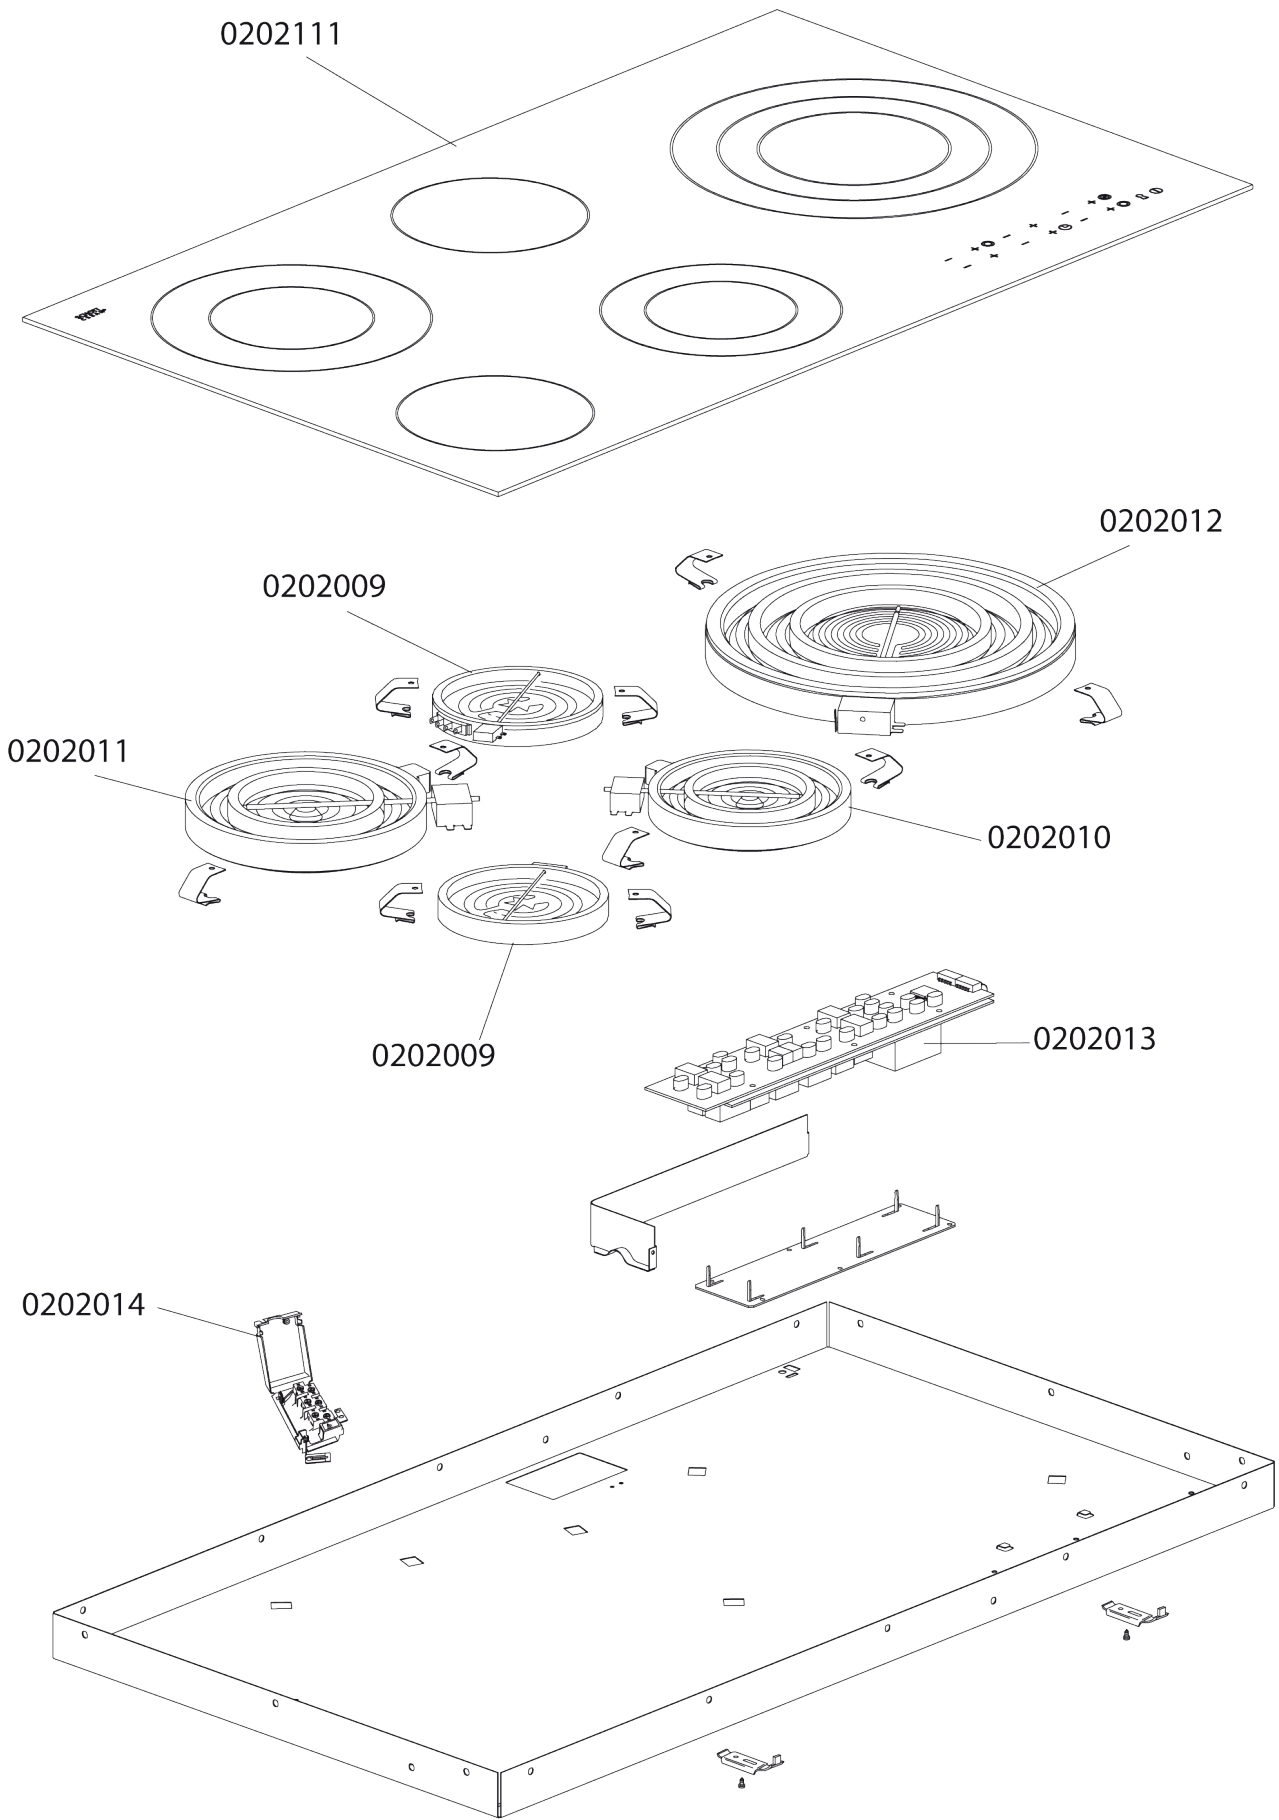

Service Manual

MODEL: **AUPL90-VCRFBT**. PRODUCT: **900 CERAMIC HOB-TOUCH CONTROL**

Disclaimer. The information contained in this service manual is intended for licensed service personnel only.

PART NUMBER	DESCRIPTION
0202009	Single Zone VCR Element
0202010	Dual Zone VCR Element -175
0202011	Dual Zone VCR element -205
0202012	Triple Zone VCR Element
0202013	VCR Touch Control Panel
* 0202014	Terminal Box
* 0202111	Ceran Top 900mm
*part no longer available	

RIFERIMENTI CERAMASPEED E IRCA
 H= 1b
 S= 2b
 P1=1a
 2= 2a
 4= 4
 4a=4a

intersource
SOLUTIONS

PO Box 7785, Baulkham Hills BC, NSW 1755 Australia
spares@intersource.co | 1300 985 815