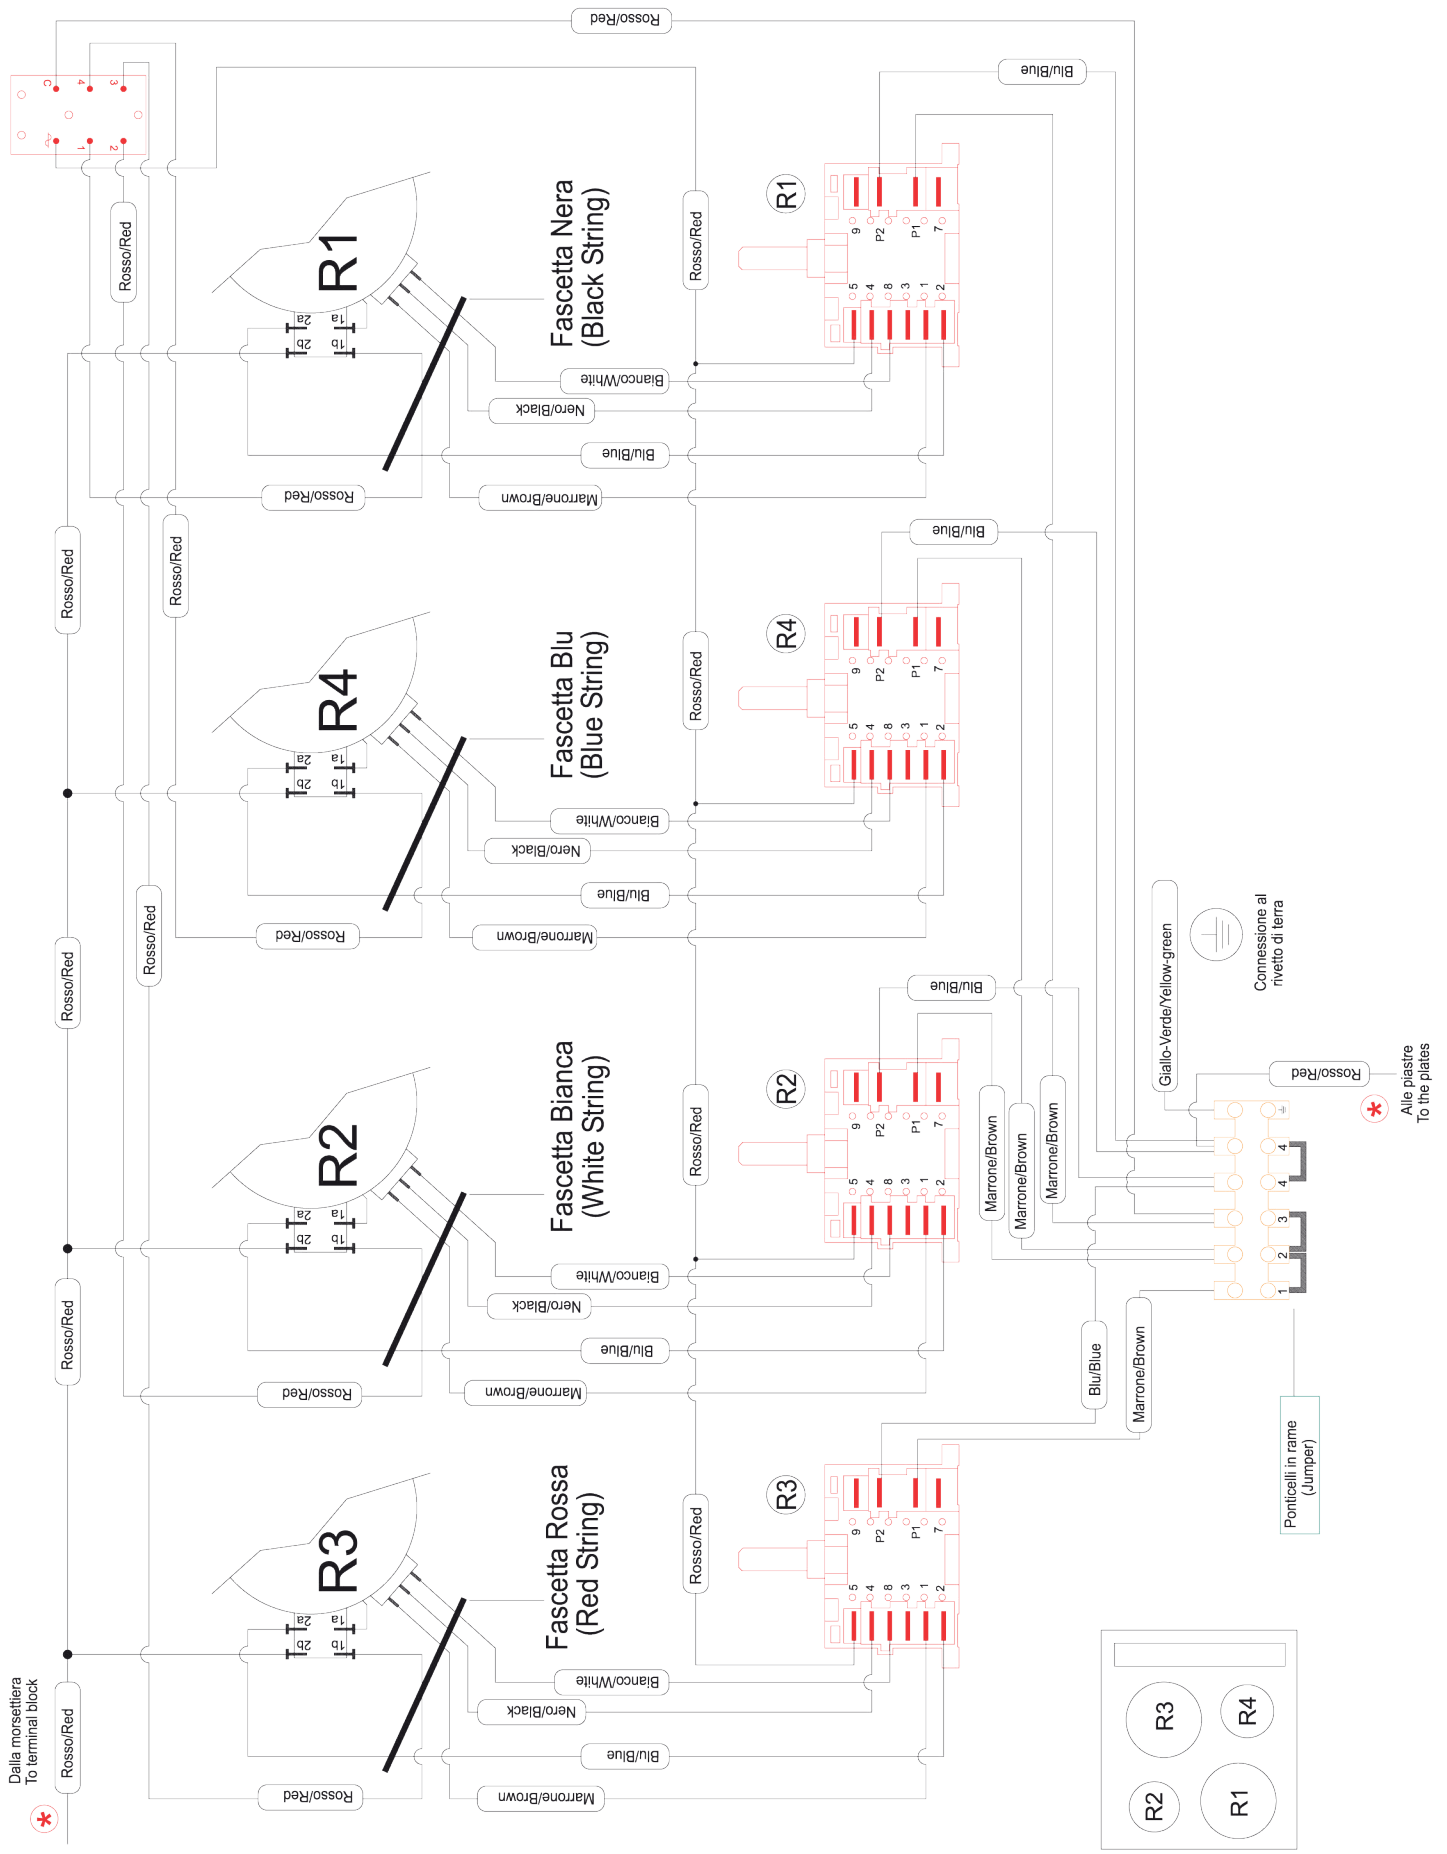

Service Manual

MODEL: **AUPL-VCR**. PRODUCT: **600 CERAMIC HOB - KNOB CONTROL**

Disclaimer. The information contained in this service manual is intended for licensed service personnel only.

0203100-SS
0203101WH

0102438-SS
0102439-WH

0203001

0203002

0203003

0203004

0203006

0203005

Part Number	Description
0203100	Ceramic Cooktop- Stainless Steel
0203101	Ceramic Cooktop- White
0102438	Knobs-Stainless Steel
0102439	Knobs-White
0203001	Radiant Heating Element 145N-1
0203002	Radiant Heating Element 180N-1
0203003	1-bank Switch
0203004	Residual Heat Circuit
0203005	Electrical Cover
0203006	VCR Installation Kit