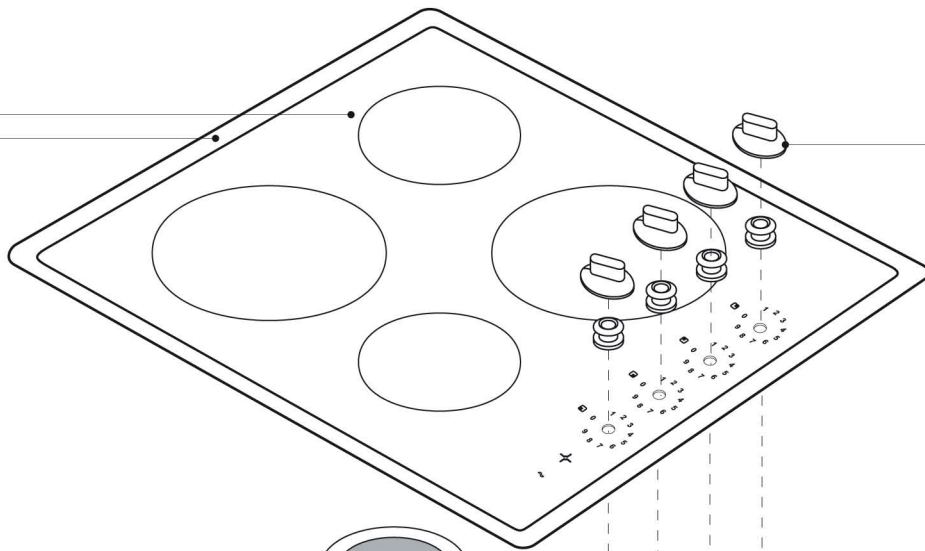

Service Manual

MODEL: **AUPL-VCR**. PRODUCT: **600 CERAMIC HOB - KNOB CONTROL**

Disclaimer. The information contained in this service manual is intended for licensed service personnel only.

0203100-SS
0203101WH

0102438-SS
0102439-WH

0203001

0203002

0203003

0203004

0203006

0203005

Part Number	Description
0203100	Ceramic Cooktop- Stainless Steel
0203101	Ceramic Cooktop- White
0102438	Knobs-Stainless Steel
0102439	Knobs-White
0203001	Radiant Heating Element 145N-1
0203002	Radiant Heating Element 180N-1
0203003	1-bank Switch
0203004	Residual Heat Circuit
0203005	Electrical Cover
0203006	VCR Installation Kit