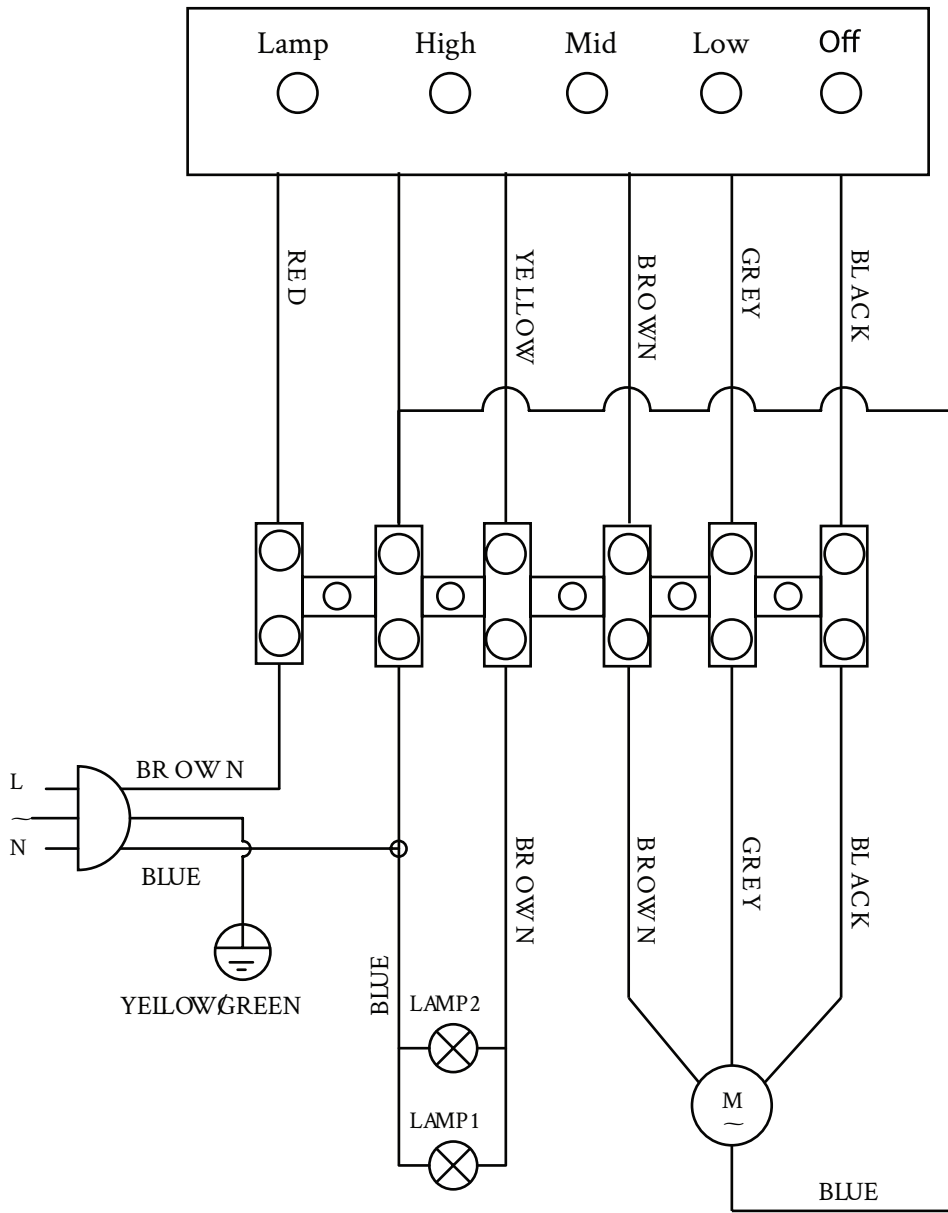

Parts List

ID	PART NUMBER	DESCRIPTION
5	2399032	GU10 Lamp Holder
6	2399024	CU10+C 220/240 35W Halogen Globe
9	2399028	5 Position Push Button Switch
11	2399022	150mm Ducting Flap
14	2399036	Plastic Fan Wheel
15	2399035	Motor 230V 50Hz 140W
16	2399033	Motor Assembly (Motor, Impeller, Casing)
18	2399050	Stainless Steel Facia Panel - 520mm
18	2399051	Stainless Steel Facia Panel - 700mm
19	2399005	520mm Aluminium Panel (1) Rectangular - single
19	2399007	700mm Aluminium Panel (1) Rectangular - single
*	2399008	Carbon Filter (2) - circular- set of 2 (* optional)
	2399021	150mm Ducting Adaptor

Wiring Diagram