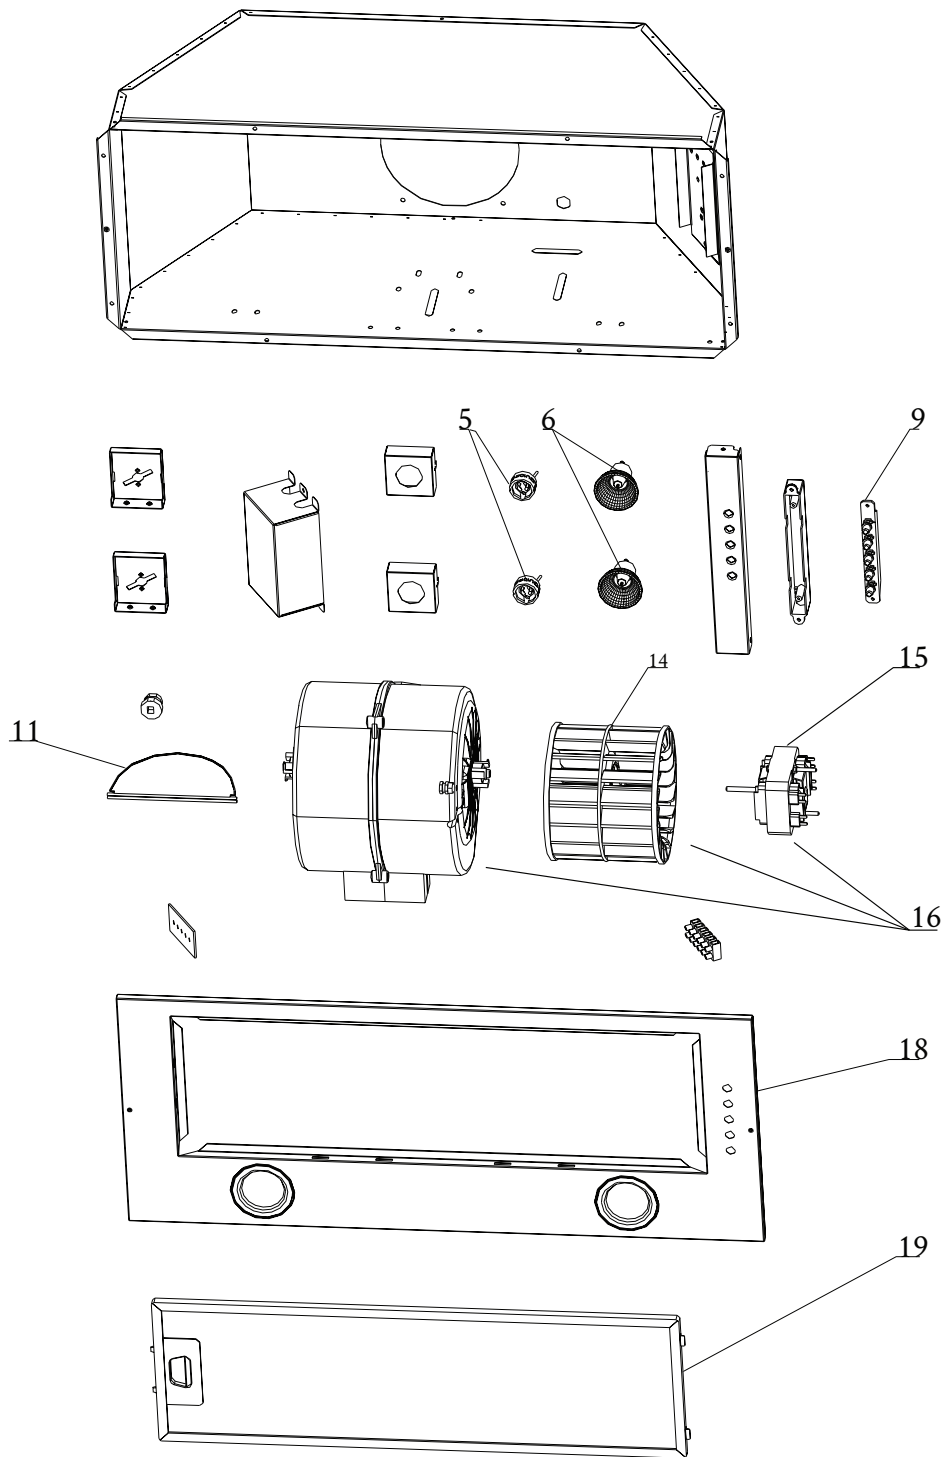

PLATINUM

Service Manual

AUPL-UM522SS | AUPL-UM702SS
520/700 Undermount Rangehood

Disclaimer

The information contained in this Service Manual
is intended for licensed service personnel only.

Exploded View

Parts List

ID	PART NUMBER	DESCRIPTION
5	2399032	GU10 Lamp Holder
6	2399024	CU10+C 220/240 35W Halogen Globe
9	2399028	5 Position Push Button Switch
11	2399022	150mm Ducting Flap
14	2399036	Plastic Fan Wheel
15	2399035	Motor 230V 50Hz 140W
16	2399033	Motor Assembly (Motor, Impeller, Casing)
18	2399050	Stainless Steel Facia Panel - 520mm
18	2399051	Stainless Steel Facia Panel - 700mm
19	2399005	520mm Aluminium Panel (1) Rectangular - single
19	2399007	700mm Aluminium Panel (1) Rectangular - single
*	2399008	Carbon Filter (2) - circular- set of 2 (* optional)
	2399021	150mm Ducting Adaptor