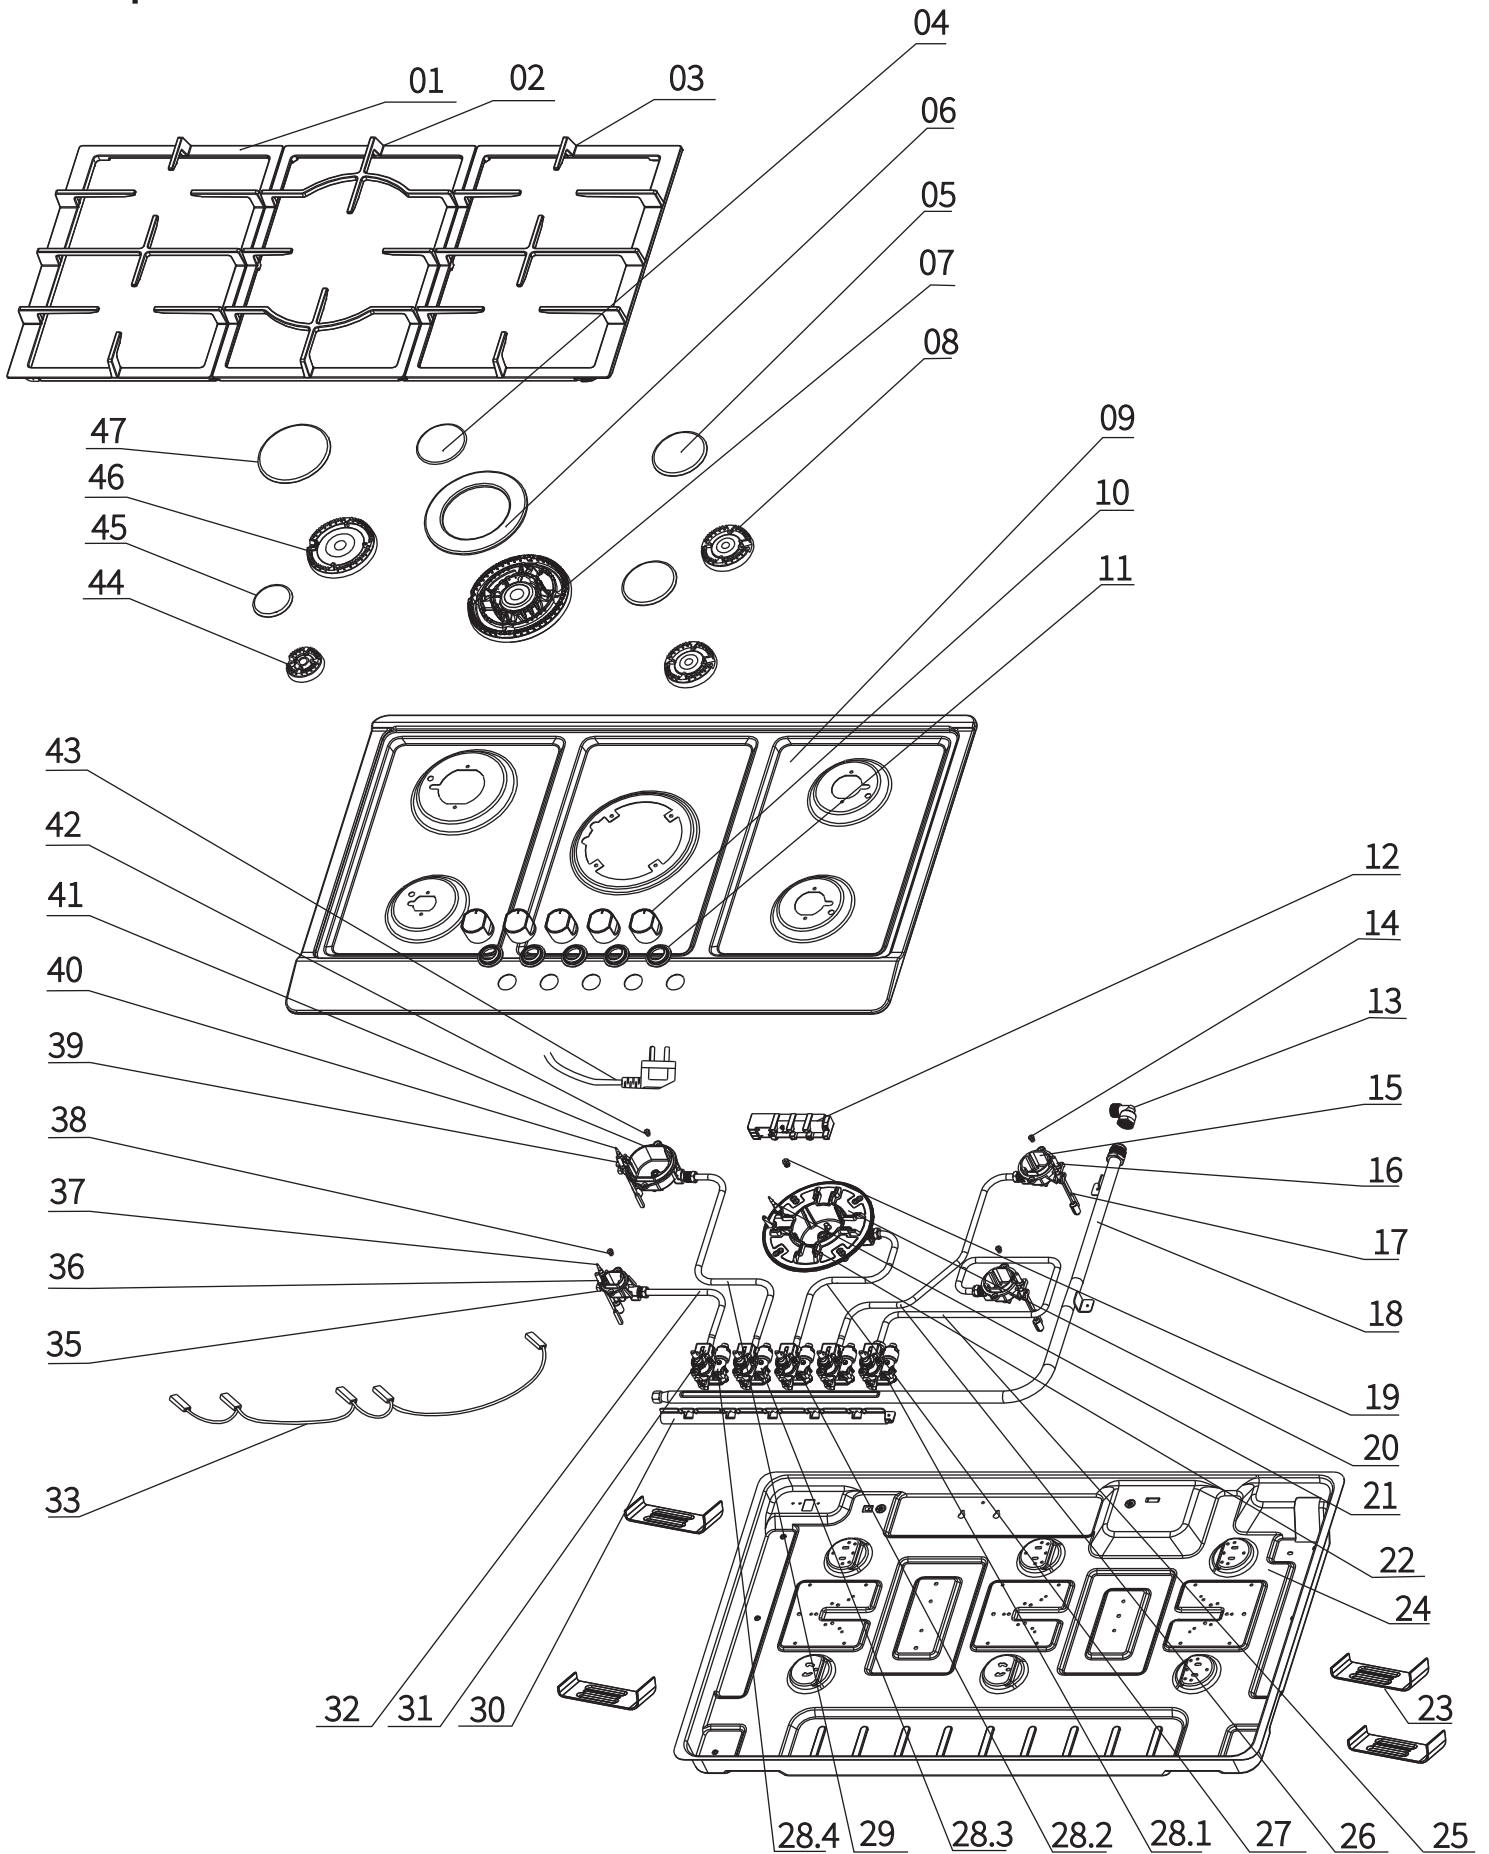

# Parts List

ID	Part Number	Description
1	2299316	Left trivet (900mm)
2	2299317	Central trivet
3	2299315	Right trivet (900mm)
4	2299349	Wok inner burner cap
5	2299350	Semi-rapid burner cap
6	2299351	Wok outer burner cap
7	2299354	Semi-rapid burner diffuser
8	2299355	Wok burner diffuser
9	2201107	Top plate - stainless steel (Platinum)
10	2299407	Knob
11	2299403	Gasket - top plate knob cutouts
12	2299584	Ignition generator - 5 points
13	2299639	Elbow - gas fitting
14	2299651	Gas injector - Ø1.15 - semi-rapid burner
15	2299358	Semi-rapid burner cup (base)
17, 37, 40	2299524	Thermocouple FFD - rapid, semi-rapid and aux. burners (650mm)
18	2299615	Gas Inlet manifold
19	2299652	Gas injector - Ø1.72 - wok burner
20	2299359	Wok burner cup (base)
21	2299516	Thermocouple FFD - wok burner
22	2299519	Ignition candle - wok burner (350mm)
23	2299107	Mounting bracket
24	2299121	Bottom plate
25	2299668	Gas pipe - front right semi-rapid burner
26	2299616	Gas pipe - rear right semi-rapid burner
27	2299669	Gas pipe - wok burner
28.1	2299654	Gas valve, FFD - rapid burner
28.2	2299662	Gas valve, FFD - aux. burner
28.3	2299655	Gas valve, FFD - semi-rapid burner
28.4	2299653	Gas valve, FFD - wok burner
29	2299620	Gas pipe - rear left rapid burner
30	2299105	Bracket for gas valves
31	2299587	Wire for microswitches
32	2299619	Gas pipe - front left aux. burner
33	2299348	Microswitches wiring
35	2299360	Aux. burner cup (base)
16, 36, 39	2299527	Ignition candle - rapid, semi-rapid & aux. burners (550mm)