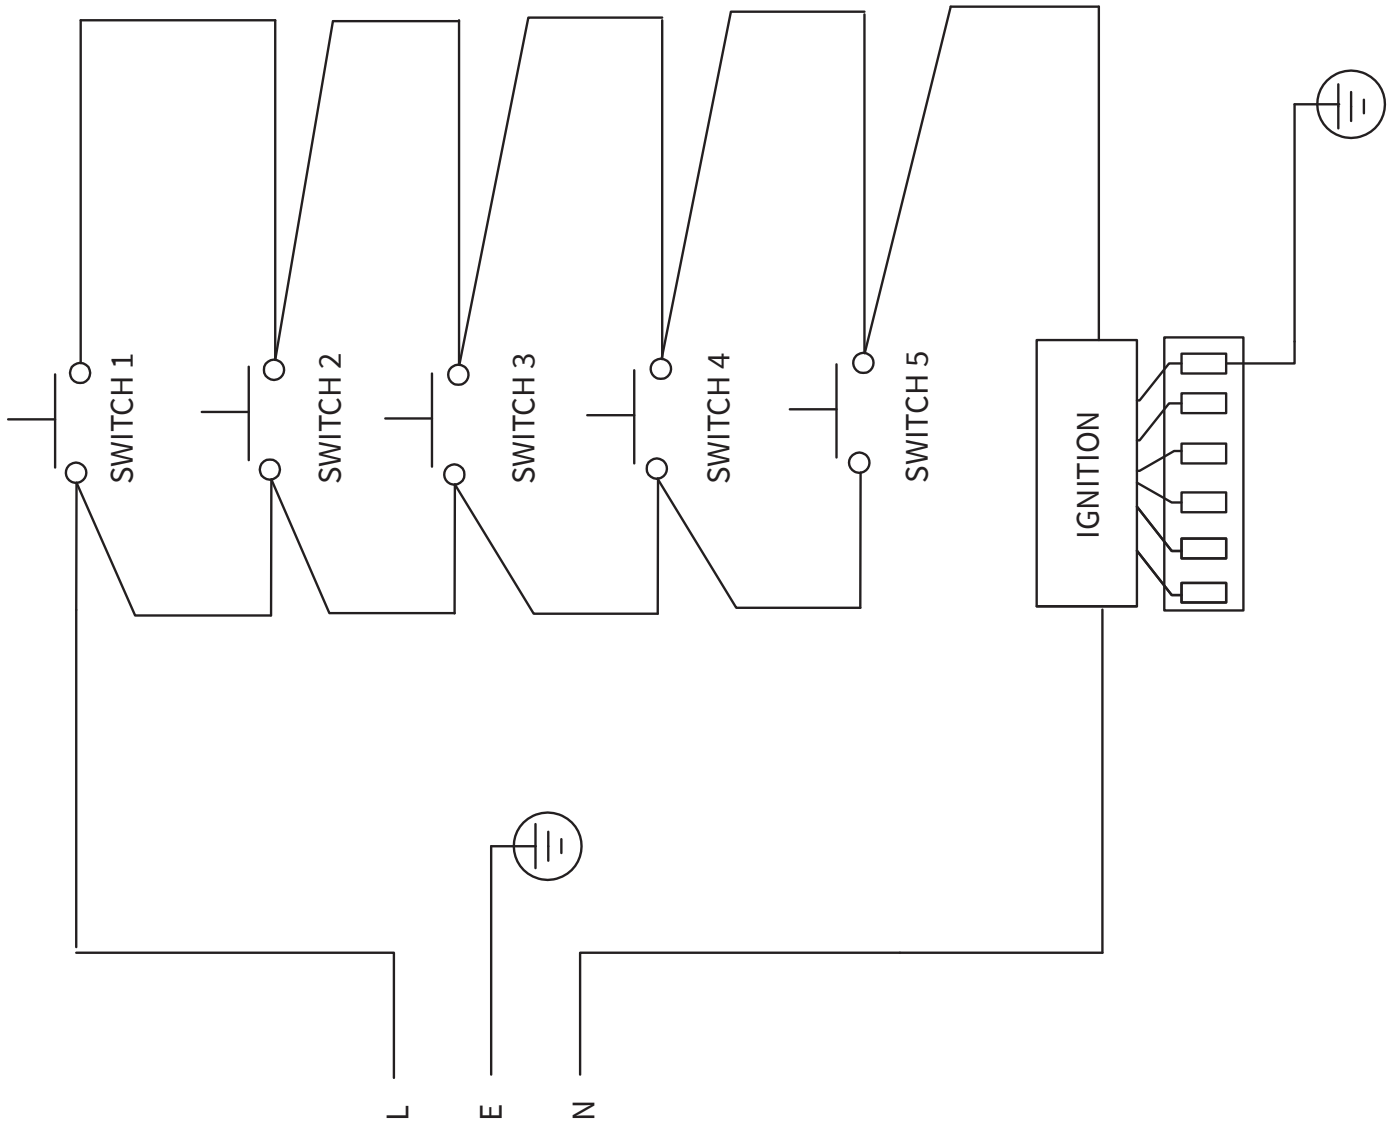

Parts List

ID	Part Number	Description
38	2299567	Gas injector - Ø0.58 - aux burner
41	2299361	Rapid burner cup (base)
42	2299613	Gas injector - Ø1.50 - rapid burner
43	2299581	Flexible power cord - AUS 10A
44	2299356	Aux. burner diffuser
45	2299352	Aux. burner cap
46	2299357	Rapid burner diffuser
47	2299353	Rapid burner cap
ULPG Kit	2299630	Gas injector - Ø 0.68 - semi-rapid burner
	2299659	Gas injector - Ø 0.90 - rapid burner
	2299660	Gas injector - Ø 1.00 - wok burner
	2299650	Gas injector - Ø 0.58 - aux.burner
	2299638	Test point - gas pressure
	2299078	Wok Support Trivet - Ring
	2299637	Gas regulator - Laite
	2299917	Rubber Foot

Consumption Table

AUPL-GWF92SS	Natural Gas			Universal LPG		
	Inj. diam. (mm)	MJ/h	Gas pressure	Inj. diam. (mm)	MJ/h	Gas pressure
Wok burner x 1	1.72	13.50	1.0kPa	1.00	13.50	2.75kPa
Rapid burner x 1	1.50	10.80	1.0kPa	0.90	10.80	2.75kPa
Semi-rapid burner x 2	1.15	6.30	1.0kPa	0.68	6.30	2.75kPa
Auxiliary burner x 1	0.93	4.30	1.0kPa	0.58	4.30	2.75kPa
Total NHGC	41.20			41.20		

Wiring Diagram