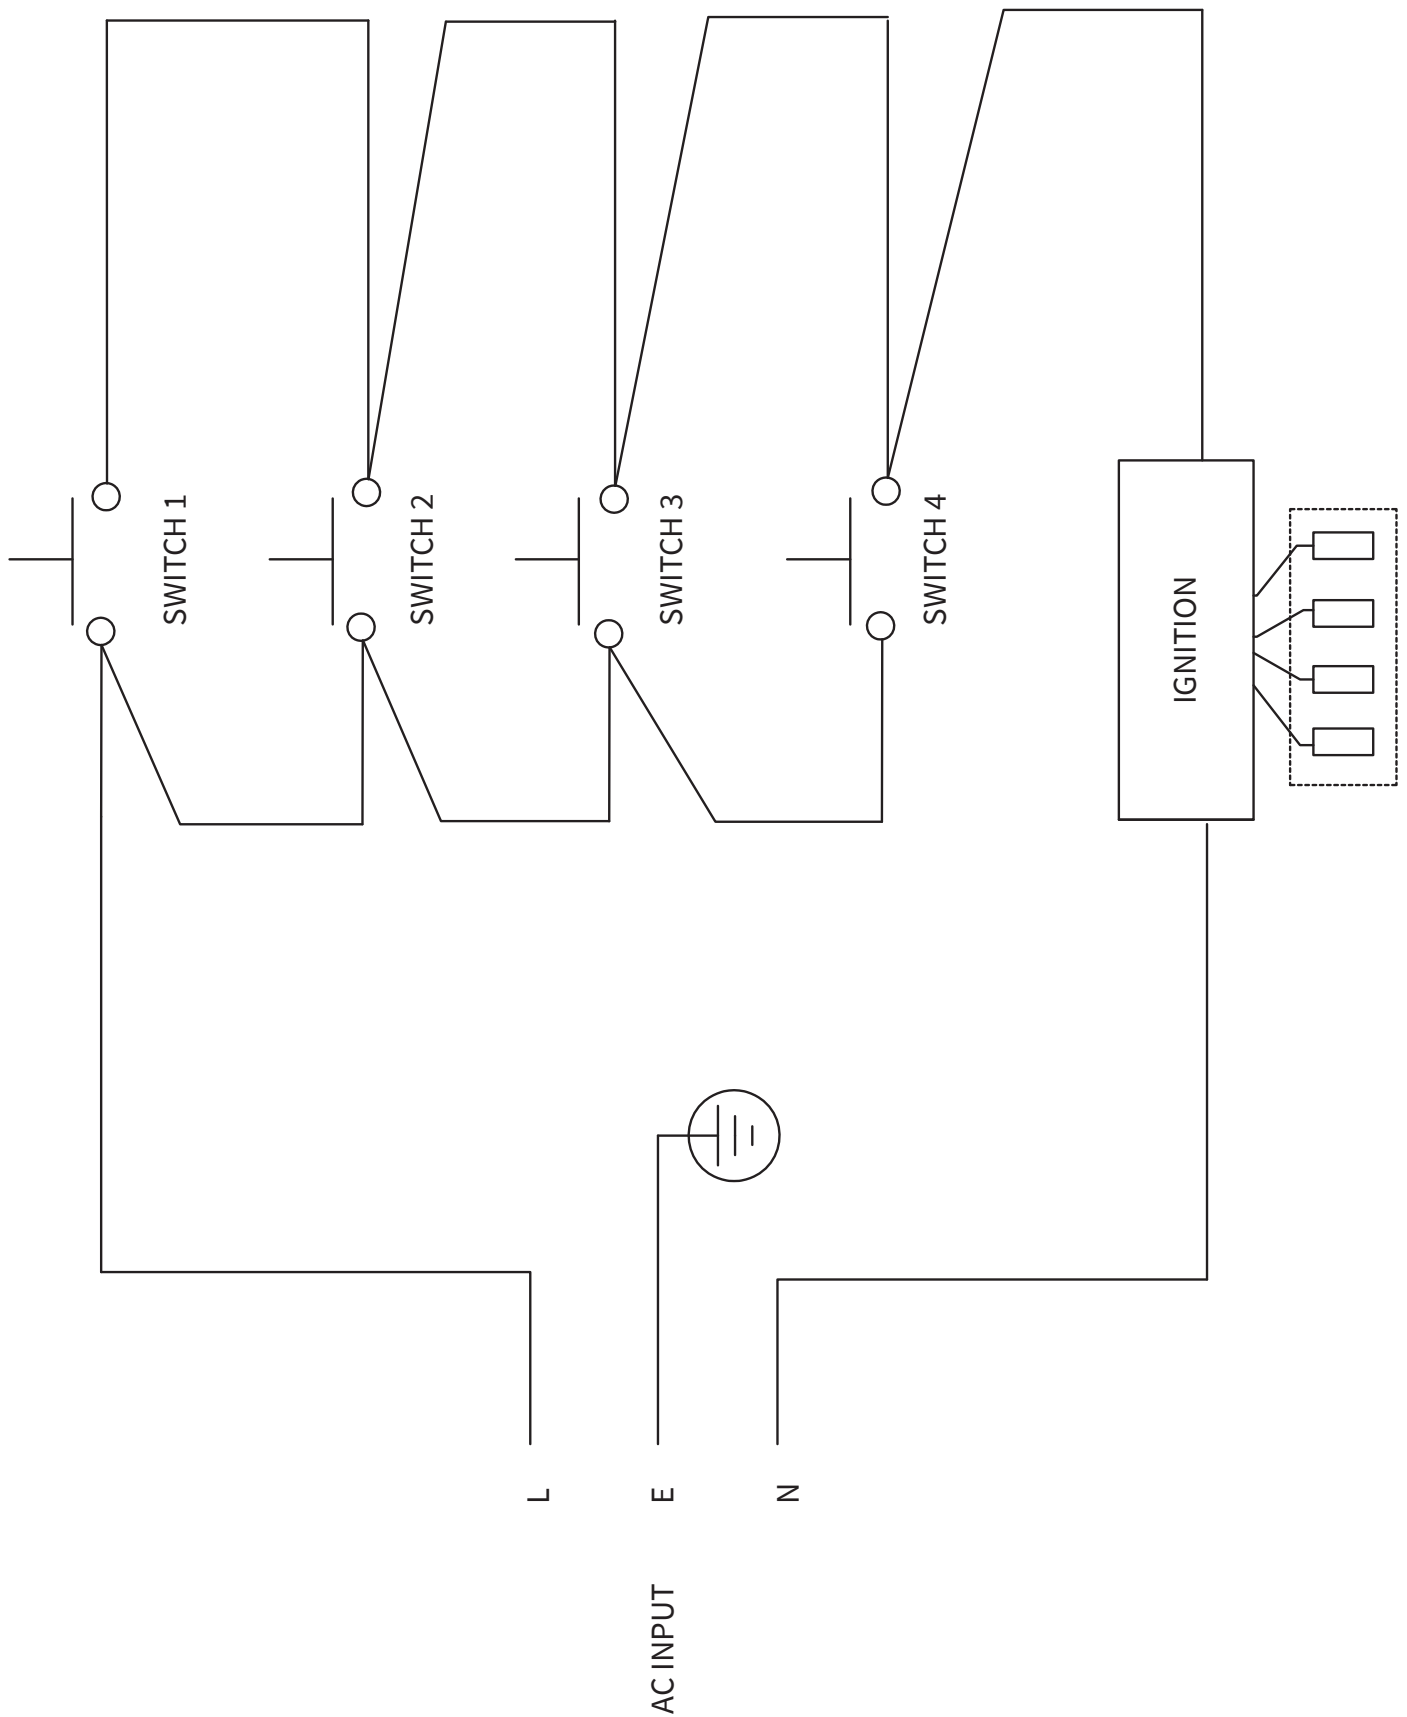

Parts List

ID	Part Number	Description
44	2299607	Gas pipe - wok burner
45	2299608	Gas pipe - rear left semi - rapid burner
46	2299102	Pipe clamp
ULPG Kit	2299660	Gas injector Ø 1.00 - wok burner
	2299630	Gas injector Ø 0.68 - semi-rapid burner
	2299650	Gas injector Ø 0.58 - aux. burner
	2299638	Test point - gas pressure
	2299637	Gas regulator - Laite
	2299639	Elbow - gas fitting
	2299078	Wok Support Trivet - Ring
	2299107	Mounting bracket
	2299917	Rubber Foot

Gas Consumption Table

AUPL-GWF61SS AUPL-GWF62SS	Natural Gas			Universal LPG		
	Inj. diam. (mm)	MJ/h	Gas pressure	Inj. diam. (mm)	MJ/h	Gas pressure
Wok burner x 1	1.72	13.50	1.0kPa	1.00	13.50	2.75kPa
Semi-rapid burner x 2	1.15	6.30	1.0kPa	0.68	6.30	2.75kPa
Auxiliary burner x 1	0.93	4.30	1.0kPa	0.58	4.30	2.75kPa
Total NHGC	30.40			30.40		

Wiring Diagram