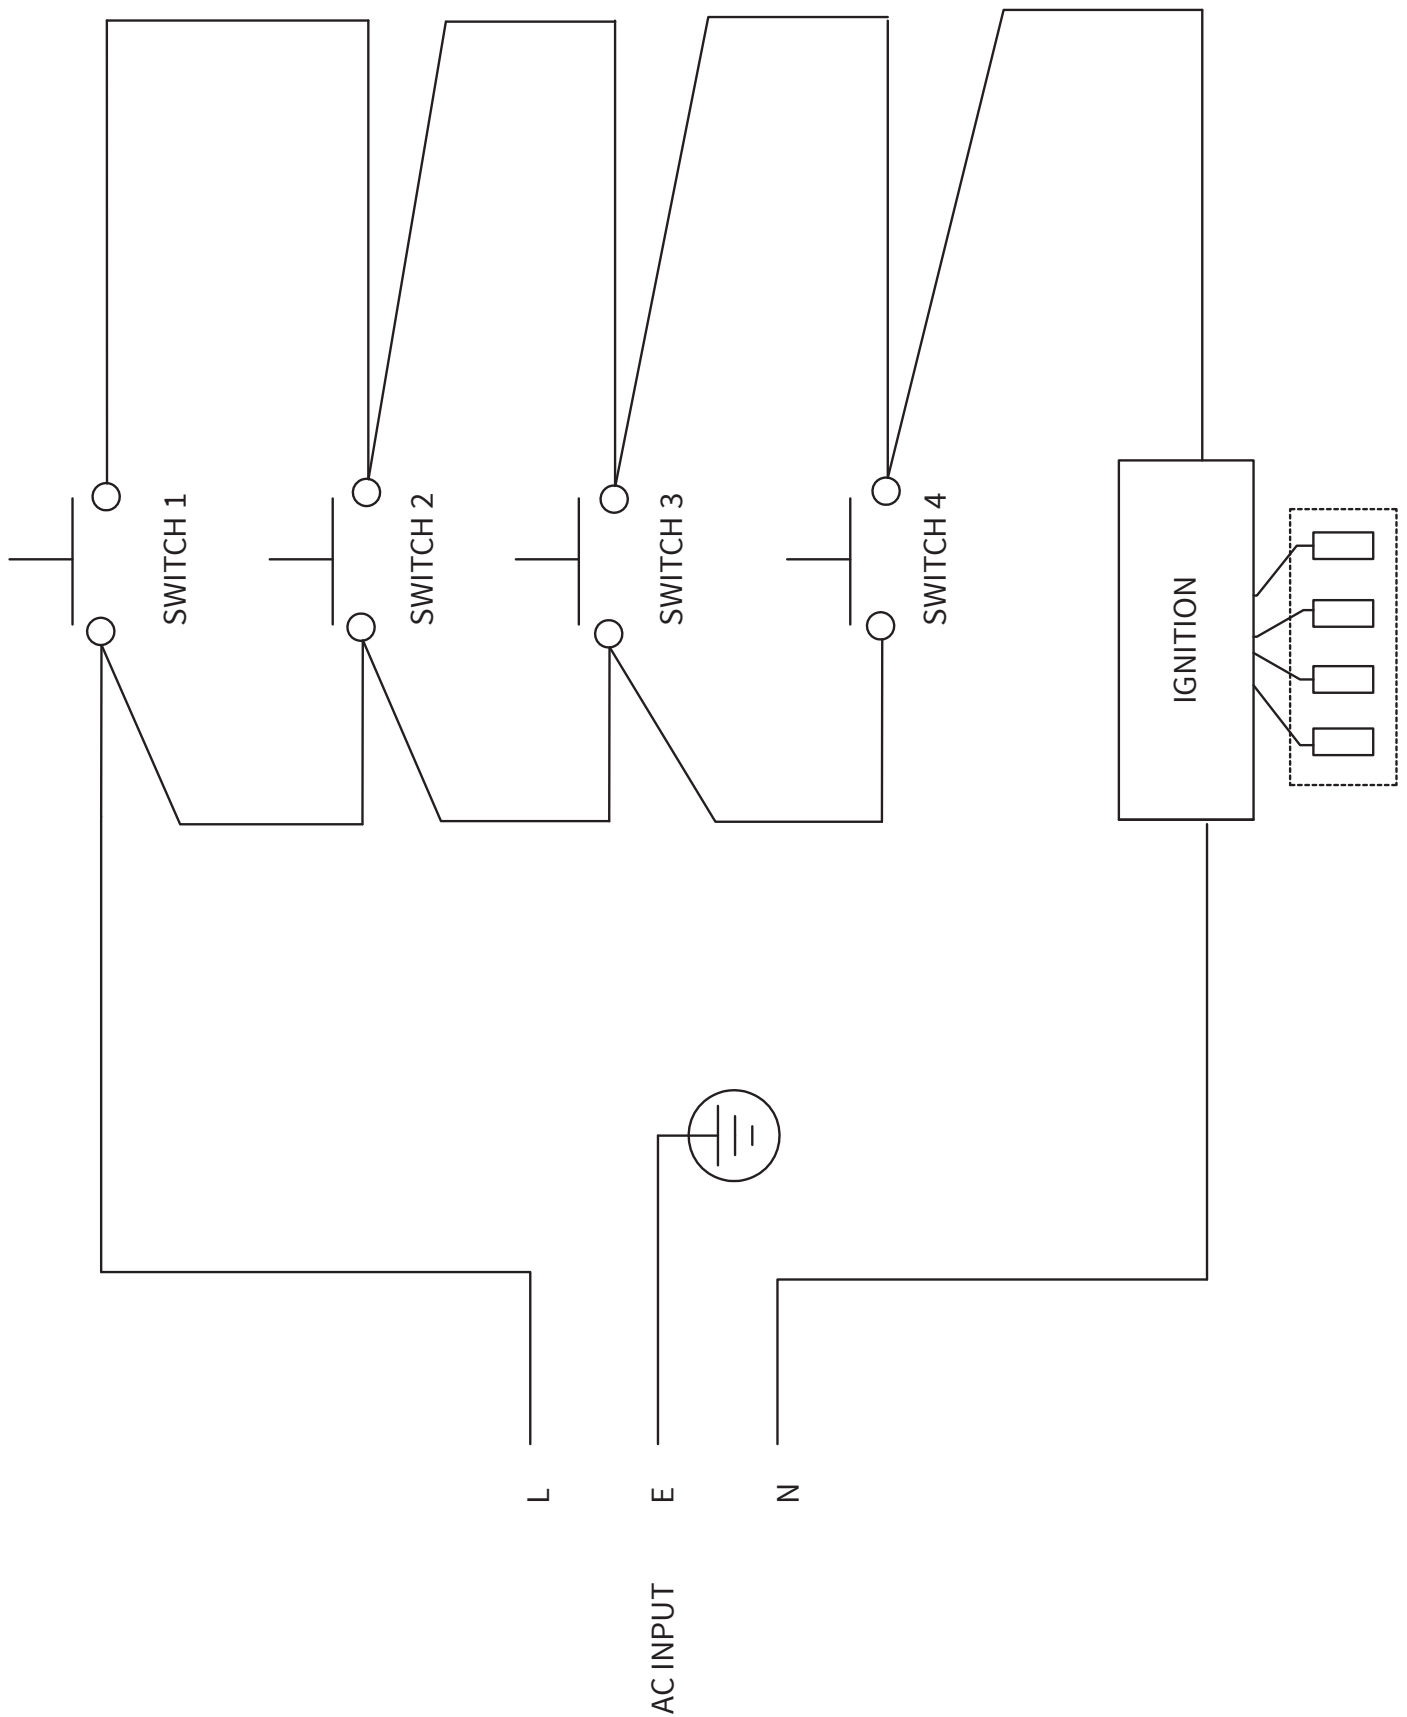

Parts List

ID	Part Number	Description
ULPG Kit	2299660	Gas injector - Ø1.00 - wok burner
	2299630	Gas injector - Ø0.68 - semi-rapid burner
	2299657	Gas injector - Ø0.93 - aux. burner (& rapid burner)
-	2299638	Test point - gas pressure
-	2299637	Gas regulator - Laite
-	2299639	Elbow - gas fitting
-	2299079	Wok Support Trivet - Ring

Consumption table

AUPL-GWF61G	Natural Gas			Universal LPG		
	Inj. diam. (mm)	MJ/h	Gas pressure	Inj. diam. (mm)	MJ/h	Gas pressure
Wok burner x 1	1.72	13.50	1.0kPa	1.00	13.50	2.75kPa
Semi-rapid burner x 2	1.15	6.30	1.0kPa	0.68	6.30	2.75kPa
Auxiliary burner x 1	0.93	4.30	1.0kPa	0.58	4.30	2.75kPa
Total NHGC	30.40			30.40		

Wiring Diagram