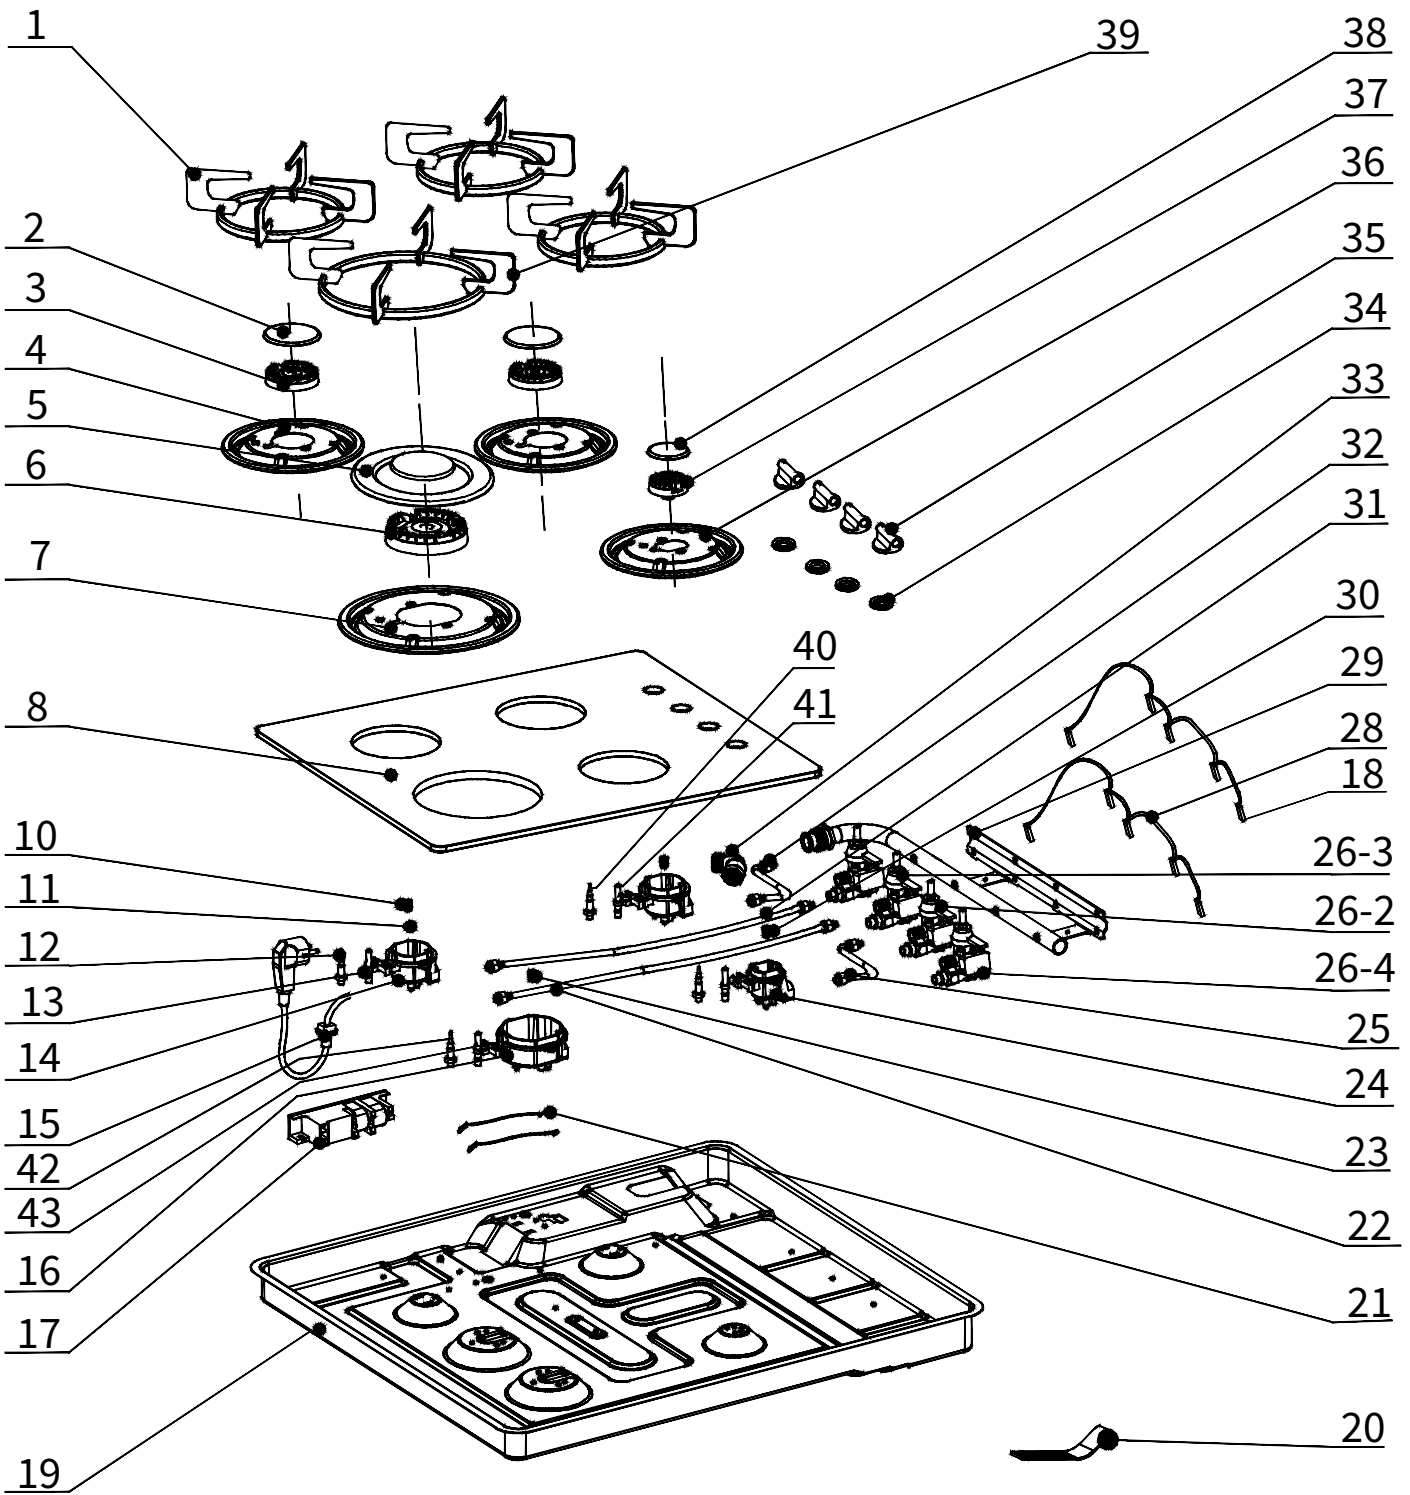

Exploded View

Parts List

ID	Part Number	Description
1	2299331	Rapid and semi-rapid trivet
2	2299305	Semi-rapid burner cap
3	2299306	Semi-rapid burner diffuser
4	2299114	Semi-rapid burner drip plate
5.1	2299311	Wok outer burner cap
5.2	2299312	Wok inner burner cap
6	2299313	Wok burner diffuser
7	2299115	Wok burner drip plate
8	2201900	Glass panel assembly - Platinum
10	2299651	Gas injector Ø1.15 - semi-rapid burner
12,24	2299524	Thermocouple FFD - aux./rapid/semi-rapid burners (650mm)
13,41	2299527	Ignition candle - aux./rapid/semi-rapid burners (850mm)
14	2299307	Semi-rapid burner cup
15	2299581	Flexible power cord + 10APlug
16	2299314	Wok burner cup
17	2299582	Ignition generator - 4 points
18	2299509	Wire for microswitches - long
20	2299107	Mounting bracket
23	2299652	Gas injector Ø1.72 - wok burner
24	2299304	Aux. burner cup
26-2	2299655	Gas valve, FFD - wok burner
26-3	2299654	Gas valve, FFD - semi-rapid burner
26-4	2299653	Gas valve, FFD aux. burner
28	2299583	Microswitches wiring
30	2299650	Gas injector Ø0.58 - aux burner
33	2299639	Elbow - gas fitting
34	2299410	Silicone gasket - knob cutouts
35	2299411	Black knob - Stainless Steel cap
	*2299412	Full Black Knobs - Optional Set of 4
	**2299413	Full Black Knob - single
36	2299113	Aux. burner drip plate
37	2299303	Aux. burner diffuser
38	2299302	Aux. burner cap
39	2299332	Wok Trivet
42	2299516	Thermocouple (Wok) - 500mm
43	2299519	Ignition candle (Wok) - 600mm

Parts List

ID	Part Number	Description
ULPG Kit	2299660	Gas injector - Ø1.00 - wok burner
	2299630	Gas injector - Ø0.68 - semi-rapid burner
	2299657	Gas injector - Ø0.93 - aux. burner (& rapid burner)
-	2299638	Test point - gas pressure
-	2299637	Gas regulator - Laite
-	2299639	Elbow - gas fitting
-	2299079	Wok Support Trivet - Ring