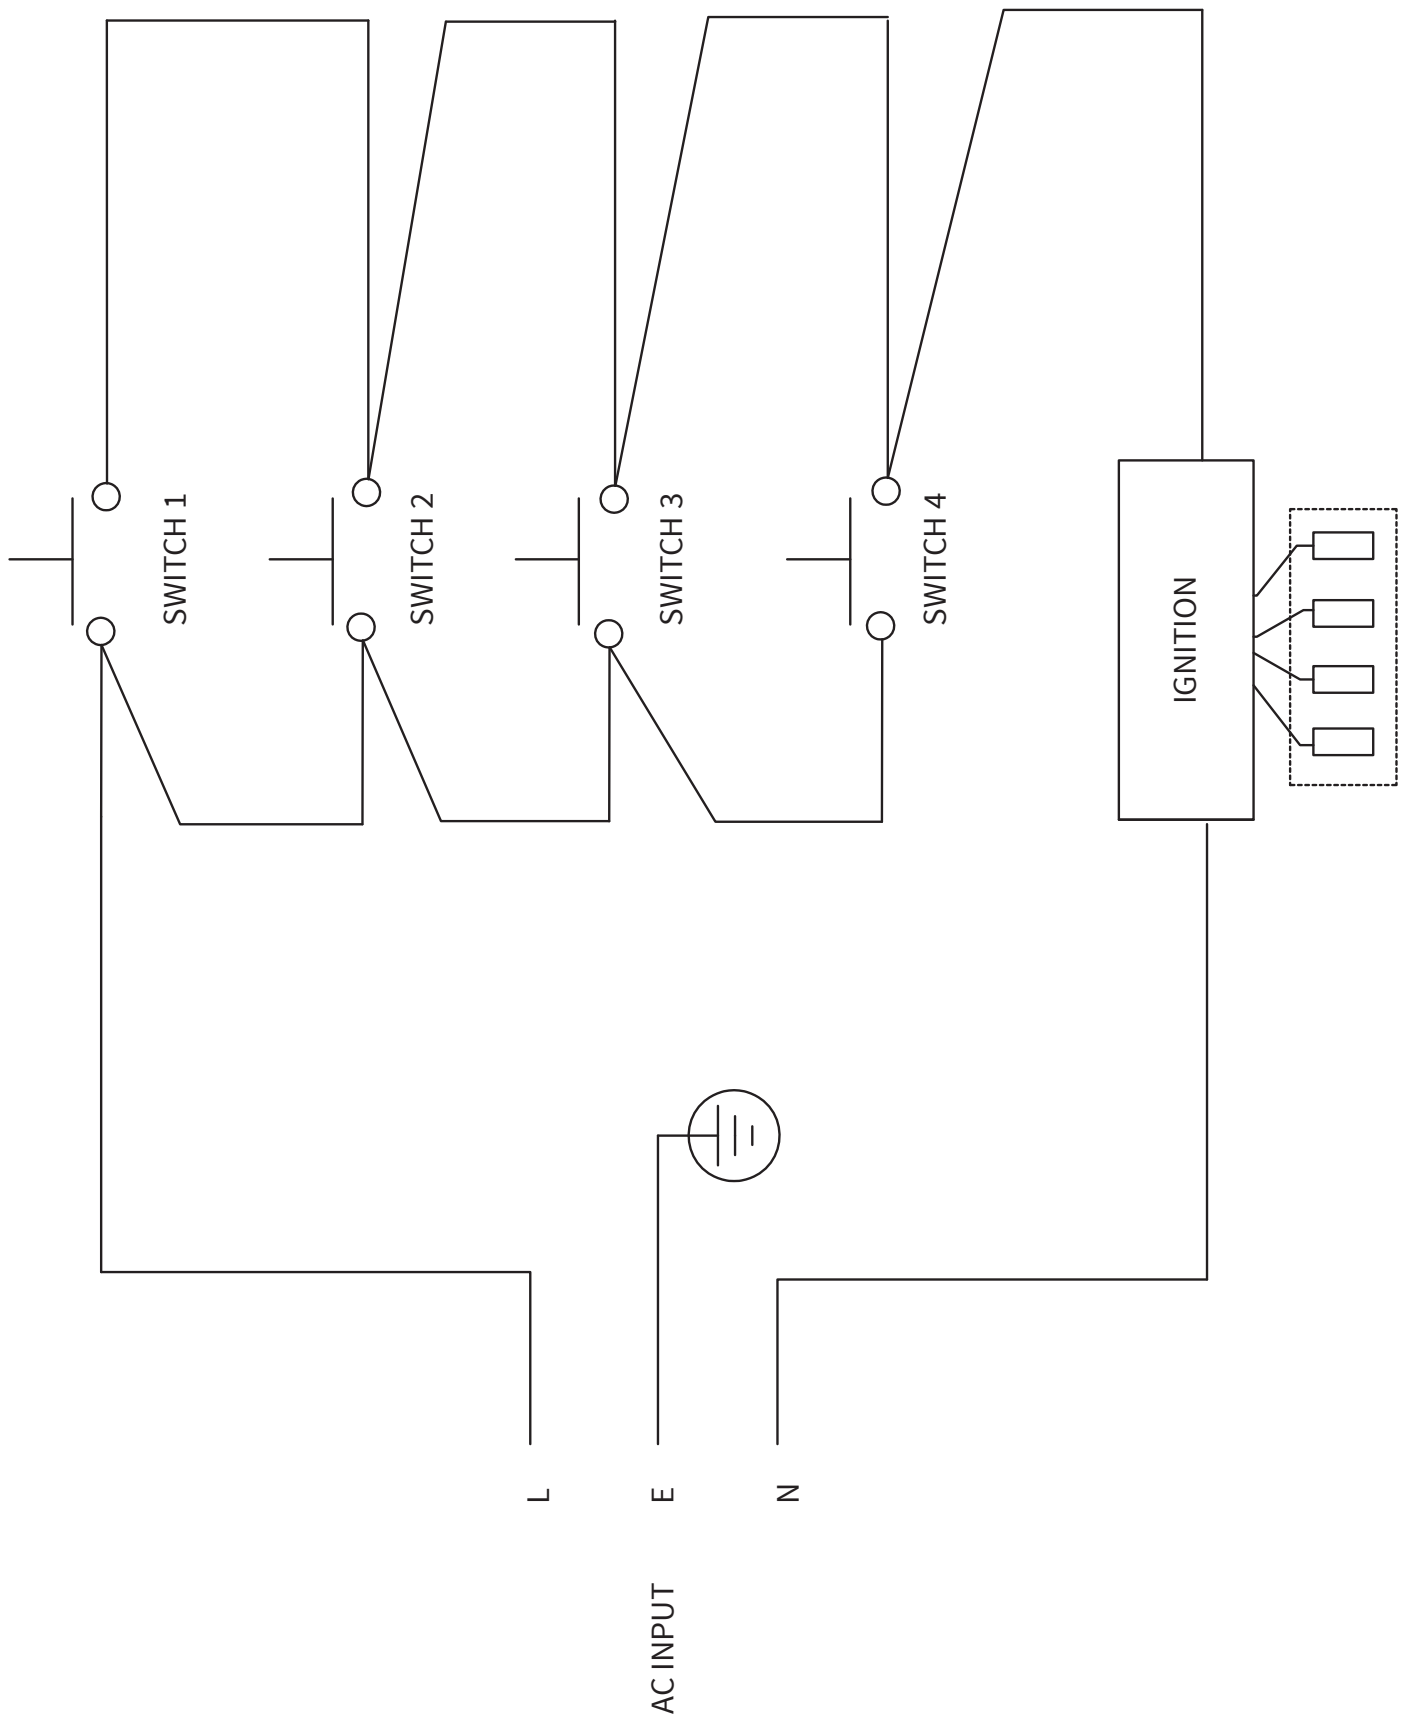

Wiring Diagram