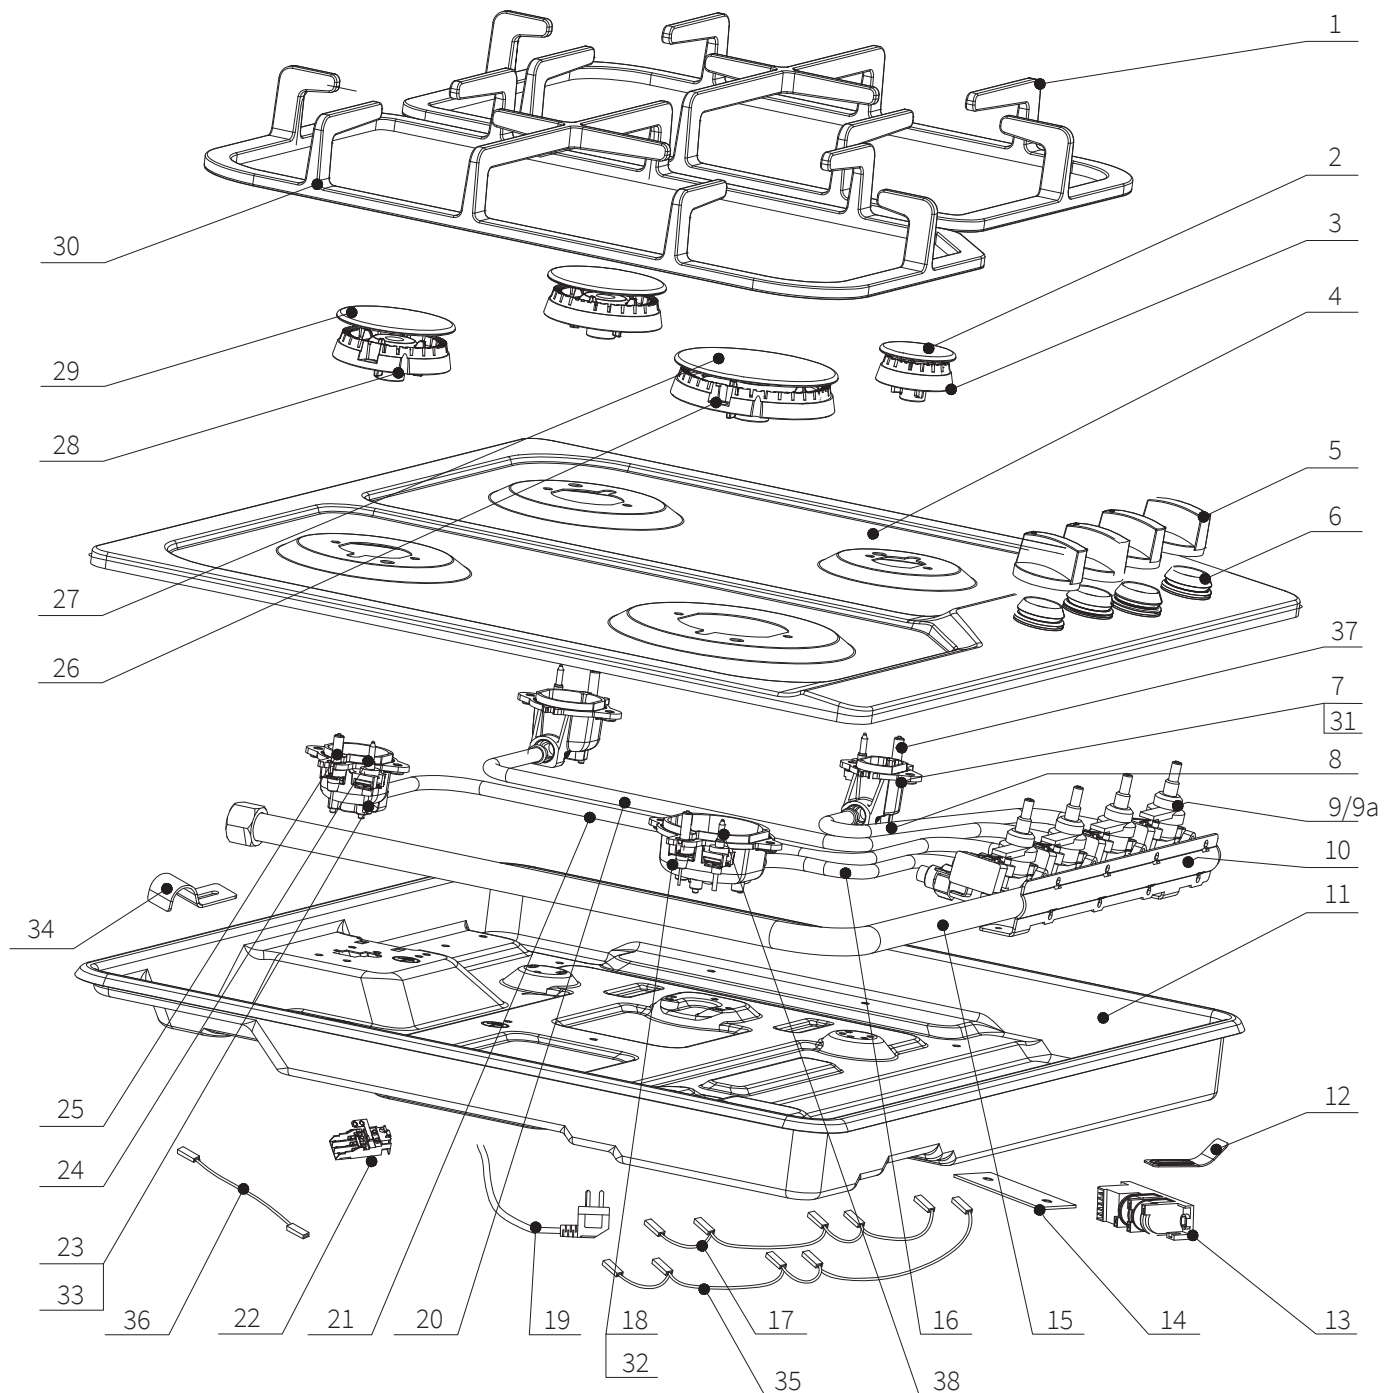

Exploded View

Parts List

ID	Part Number	Description
1	2299205	Right trivet (Enamelled)
2	2299302	Aux. burner cap
3	2299303	Aux. burner diffuser
4	2201101	Top plate - stainless steel (Platinum)
5	2299401	Knob - Silver
6	2299402	Gasket - top plate knob cutouts
7	2299304	Aux. burner cup (base)
8	2299605	Gas pipe - Aux. burner
9	2299602	Gas valve, FFD - rapid burner
9	2299601	Gas valve, FFD - semi-rapid burner
9	2299600	Gas valve, FFD - aux. burner
10	2299101	Bracket for gas valves
11	2299100	Bottom plate - stainless steel
12	2299107	Mounting bracket
13	2299511	Ignition generator - 4 points
15	2299604	Gas Inlet manifold
16	2299609	Gas pipe - rapid burner
17	2299510	Wire for microswitches - short
18	2299310	Rapid burner cup (base)
19	2299512	Flexible power cord - AUS 10A
20	2299606	Gas pipe - rear right semi-rapid burner
21	2299608	Gas pipe - rear left semi-rapid burner
22	2299513	Electrical terminal block
23	2299307	Semi-rapid burner cup (base)
24,38	2299524	Thermocouple FFD - rapid, semi-rapid and aux. burners (650mm)
25,37	2299527	Ignition candle - rapid, semi-rapid & aux. burners (850mm)
26	2299309	Rapid Burner diffuser
27	2299308	Rapid Burner cap
28	2299306	Semi-rapid burner diffuser
29	2299305	Semi-rapid burner cap
30	2299204	Left trivet (Enamelled)
31	2299611	Gas injector Ø 0.83 - aux. burner
32	2299613	Gas injector Ø 1.50 - rapid burner
33	2299612	Gas injector Ø 1.12 - semi-rapid burner
34	2299102	Pipe clamp
35	2299509	Wire for microswitches - long
36	2299507	Connection wire

Parts List

ID	Part Number	Description
ULPG Kit	2299631	Gas injector Ø 0.97 - rapid burner
	2299630	Gas injector Ø 0.68 - semi-rapid burner
	2299629	Gas injector Ø 0.53 - aux. burner
	2299638	Test point - gas pressure
	2299637	Gas regulator - Laite
	2299639	Elbow - gas fitting