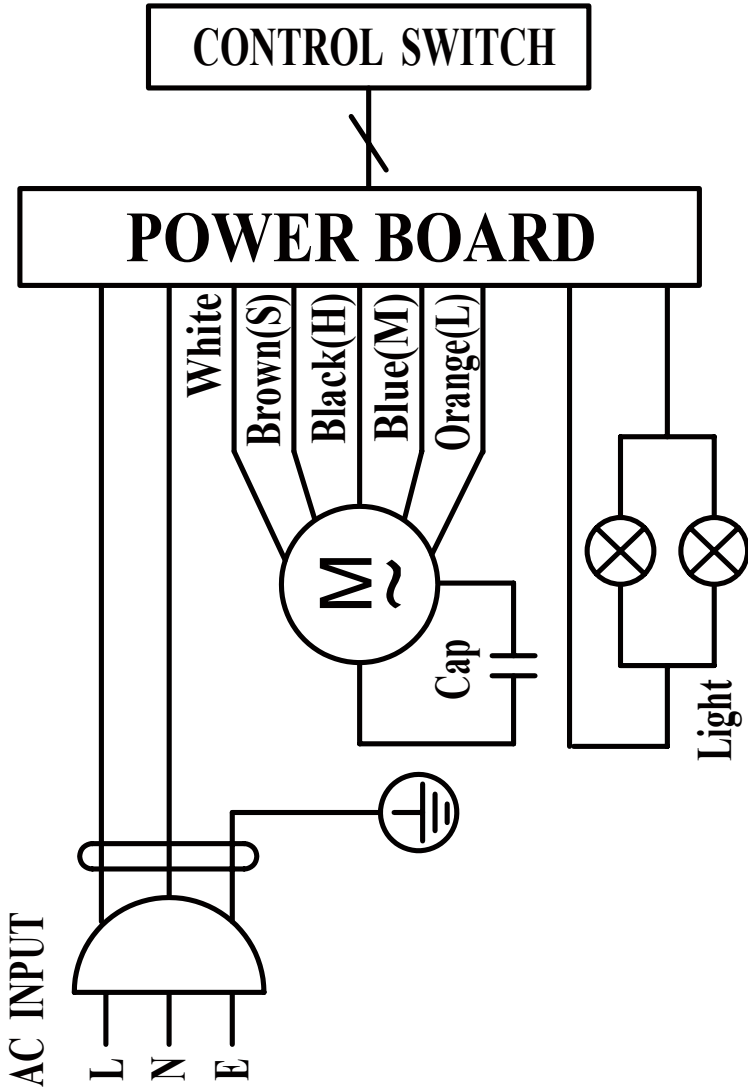

Parts List

Item	ISS CODE	DESCRIPTION
1	2399103	Top Chimney Cover (400mm)
	2399110	Top Chimney Cover (500mm)
	2399105	Top Chimney Cover (560mm)
6	2399501	Capacitor
10	2399904	Seal for canopy - 900mm
10	2399905	Seal for canopy - 600mm
12	2399902	900mm - Aluminium Panel Filter (1)
12	2399901	600mm - Aluminium Panel Filter (1)
13	2399504	LED Light - 1.5W with cord & connector
14, 15,16	2399507	Push Buttons Assembly + Cord
17	2399800	Curved Glass - 900mm
17	2399801	Curved Glass - 600mm
18	2399547	Fan assembly (290W)
	2399548 ⁽ⁱ⁾	Fan assembly (290W) ⁽ⁱ⁾
20	2399500	Control Board
22	2399102	Bottom Chimney Cover (400mm)
	2399109	Bottom Chimney Cover (500mm)
	2399104	Bottom Chimney Cover (560mm)
24	2399503	Power Cord with Plug
* sold separately	2399906 ⁽ⁱⁱ⁾	Round Carbon Filters (2) - Suitable for Fan Assembly 23995 ⁽ⁱⁱ⁾
	2399911 ⁽ⁱⁱ⁾	Round Carbon Filters (2) - Suitable for Fan Assembly 23995 ⁽ⁱⁱ⁾

Implemented from Serial Number MD-09262-YYYYY

⁽ⁱ⁾ New Fan assembly 2399548 is interchangeable with old version 2399547

⁽ⁱⁱ⁾ However, this new fan assembly requires a different round carbon filter: 2399911

Wiring Diagram