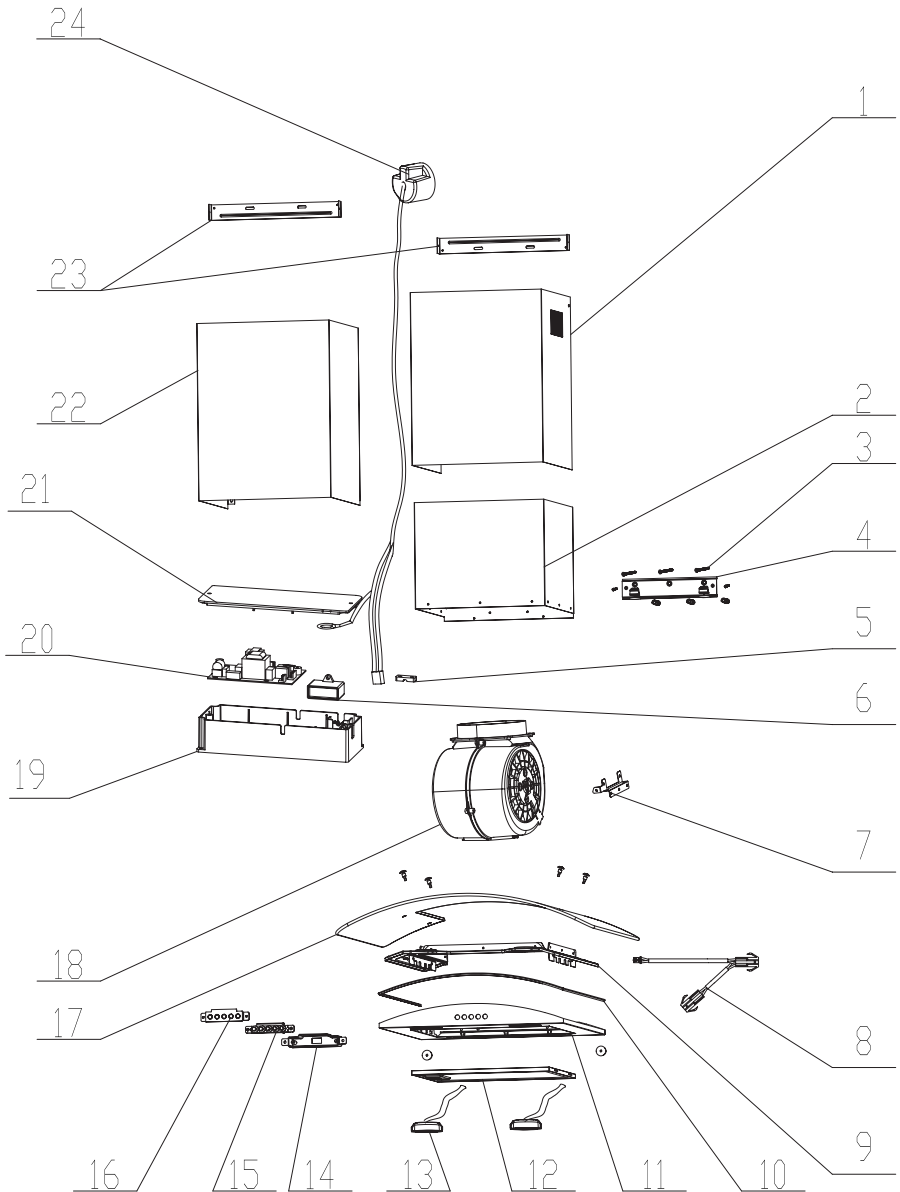

Exploded View

Parts List

Item	ISS CODE	DESCRIPTION
1	2399103	Top Chimney Cover (400mm)
	2399110	Top Chimney Cover (500mm)
	2399105	Top Chimney Cover (560mm)
6	2399501	Capacitor
10	2399904	Seal for canopy - 900mm
10	2399905	Seal for canopy - 600mm
12	2399902	900mm - Aluminium Panel Filter (1)
12	2399901	600mm - Aluminium Panel Filter (1)
13	2399504	LED Light - 1.5W with cord & connector
14, 15,16	2399507	Push Buttons Assembly + Cord
17	2399800	Curved Glass - 900mm
17	2399801	Curved Glass - 600mm
18	2399547	Fan assembly (290W)
	2399548 ⁽ⁱ⁾	Fan assembly (290W) ⁽ⁱ⁾
20	2399500	Control Board
22	2399102	Bottom Chimney Cover (400mm)
	2399109	Bottom Chimney Cover (500mm)
	2399104	Bottom Chimney Cover (560mm)
24	2399503	Power Cord with Plug
* sold separately	2399906 ⁽ⁱⁱ⁾	Round Carbon Filters (2) - Suitable for Fan Assembly 23995 ⁽ⁱⁱ⁾
	2399911 ⁽ⁱⁱ⁾	Round Carbon Filters (2) - Suitable for Fan Assembly 23995 ⁽ⁱⁱ⁾

Implemented from Serial Number MD-09262-YYYYY

⁽ⁱ⁾ New Fan assembly 2399548 is interchangeable with old version 2399547

⁽ⁱⁱ⁾ However, this new fan assembly requires a different round carbon filter: 2399911