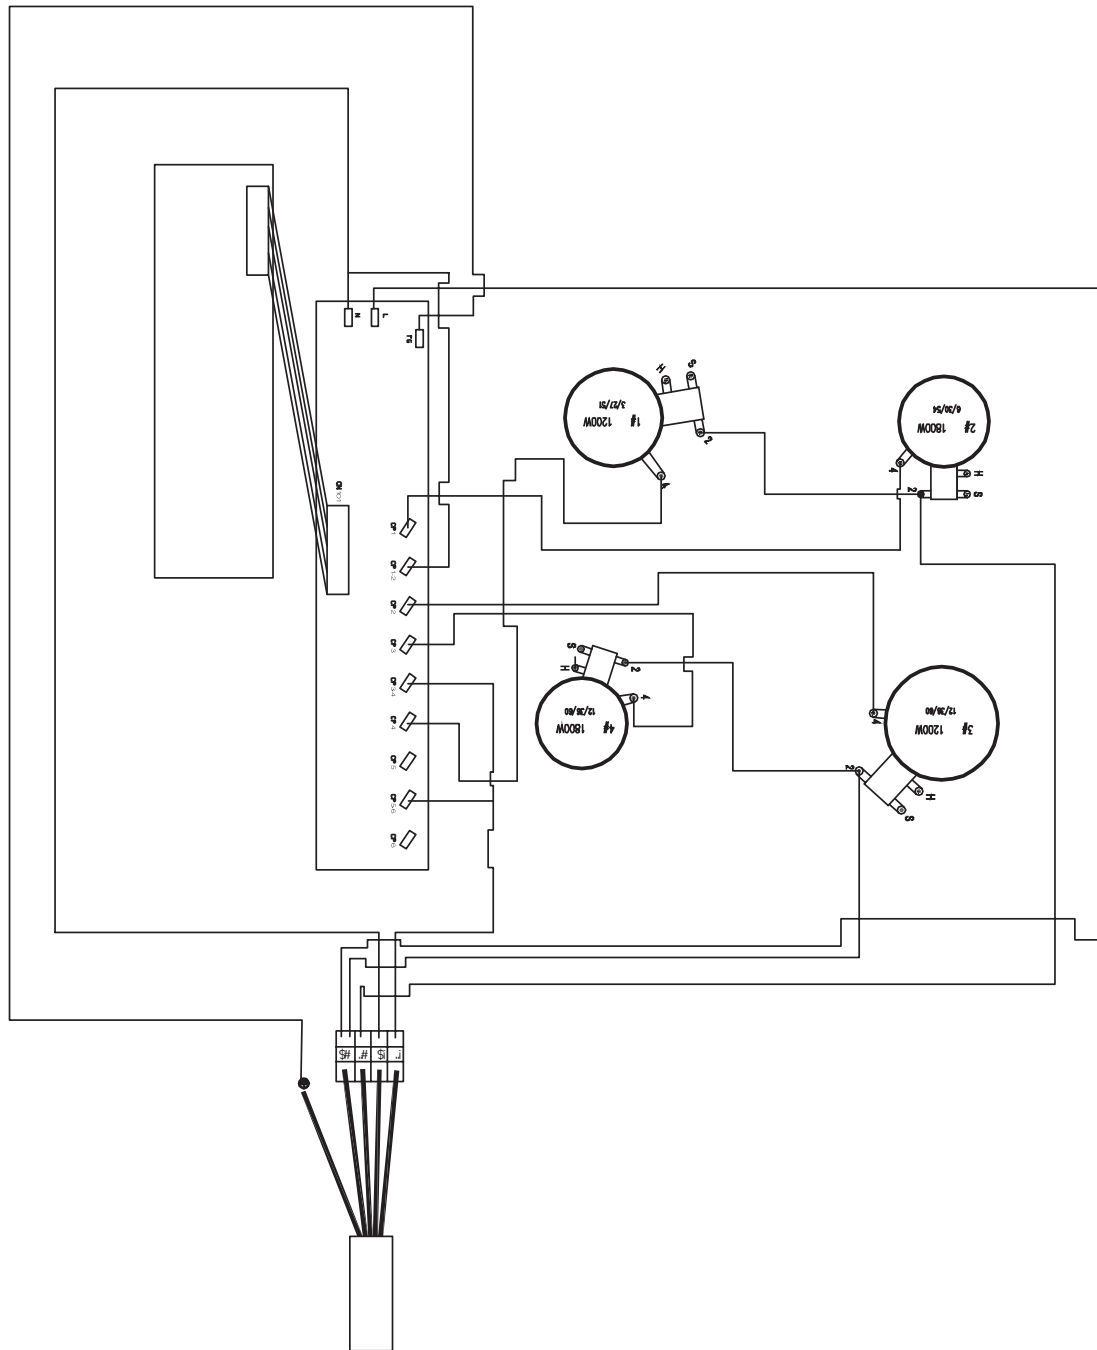

Parts List

ID	Part Number	Description
1,7	2201800	Glass Assembly - Platinum
4	2299108	Spring Bracket
5	2299529	Hot Plate - 1800W (Ribbon)
6	2299530	Hot Plate - 1200W (Ribbon)
9	2299900	Silicon Sealing Strip
10	2299531	Junction Box
11	2299532	Main Control Board Assembly
12	2299533	Display Board Assembly
14	2299534	Power Cord

Wiring Diagram