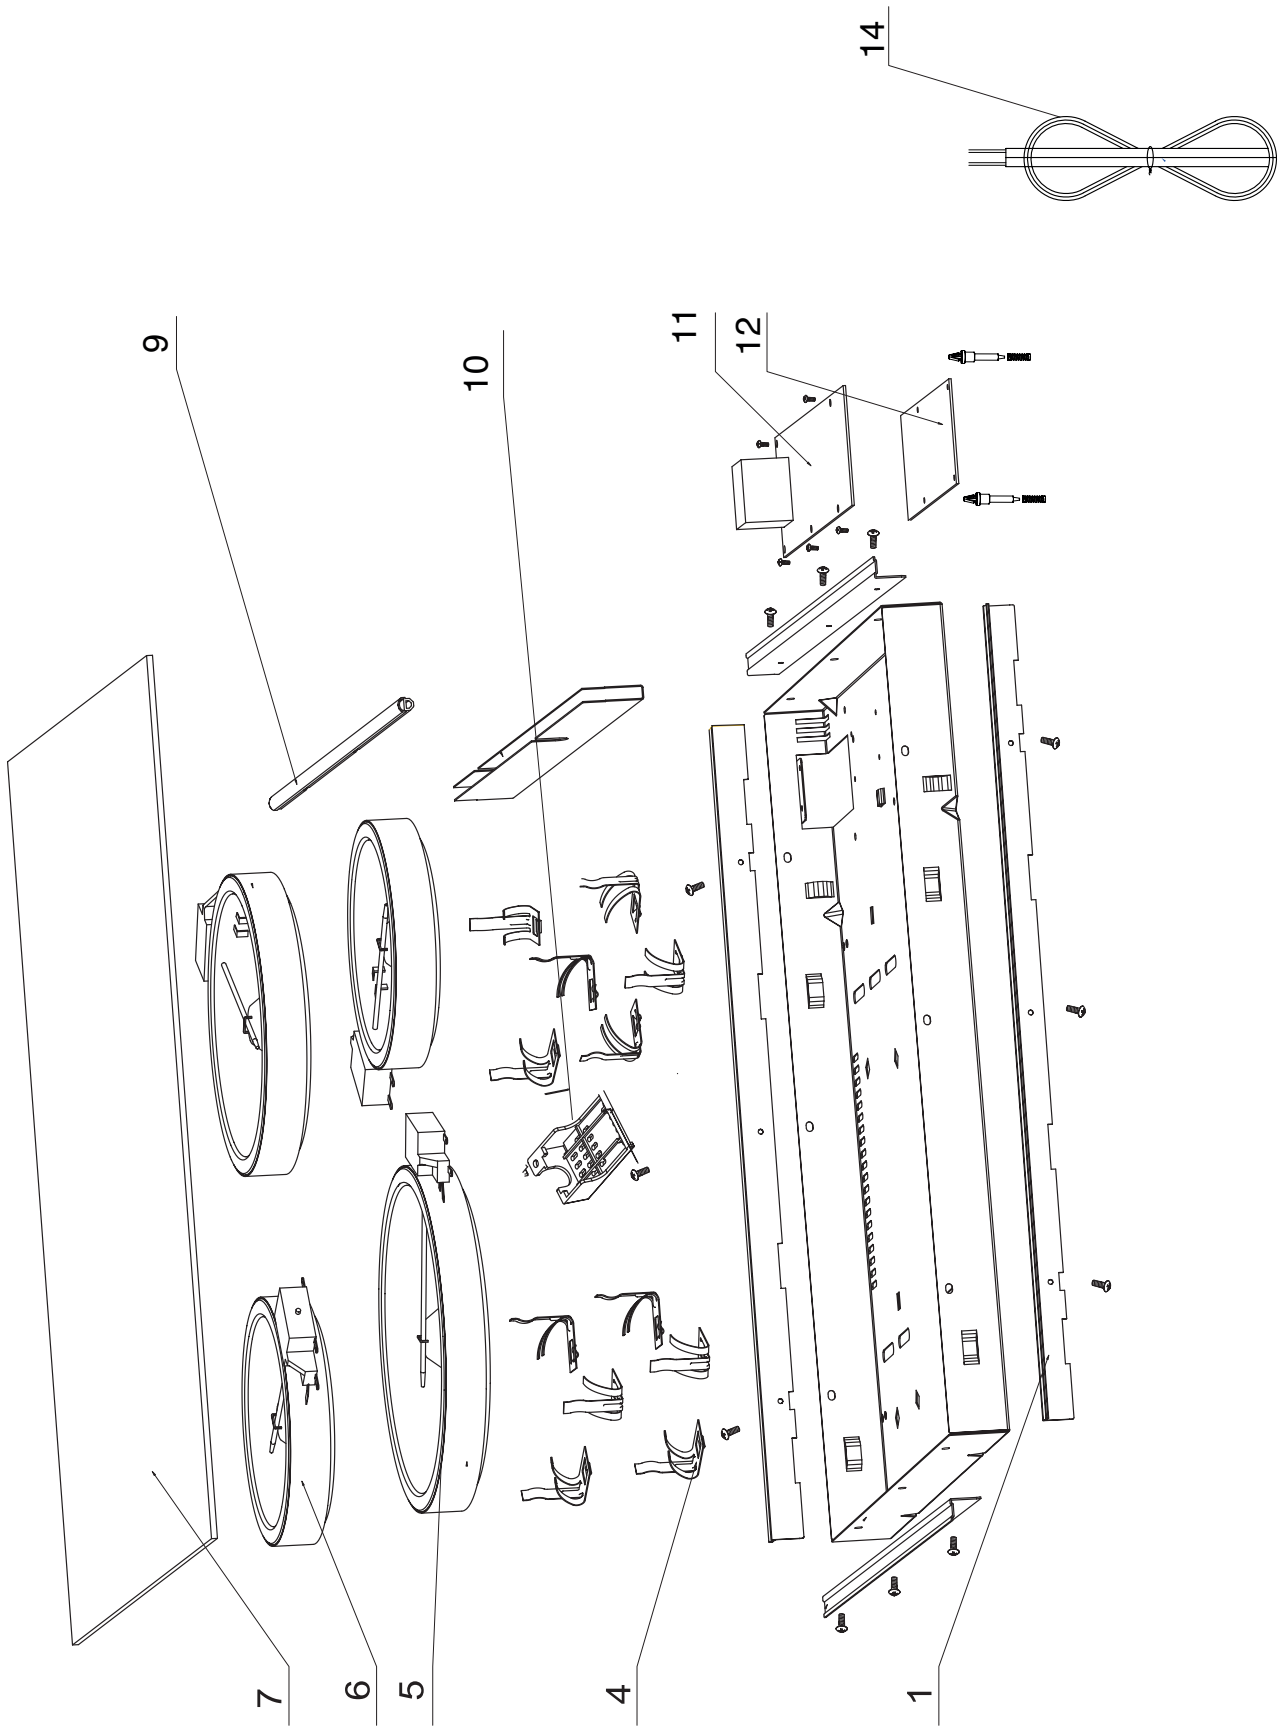

Exploded View

Parts List

ID	Part Number	Description
1,7	2201800	Glass Assembly - Platinum
4	2299108	Spring Bracket
5	2299529	Hot Plate - 1800W (Ribbon)
6	2299530	Hot Plate - 1200W (Ribbon)
9	2299900	Silicon Sealing Strip
10	2299531	Junction Box
11	2299532	Main Control Board Assembly
12	2299533	Display Board Assembly
14	2299534	Power Cord