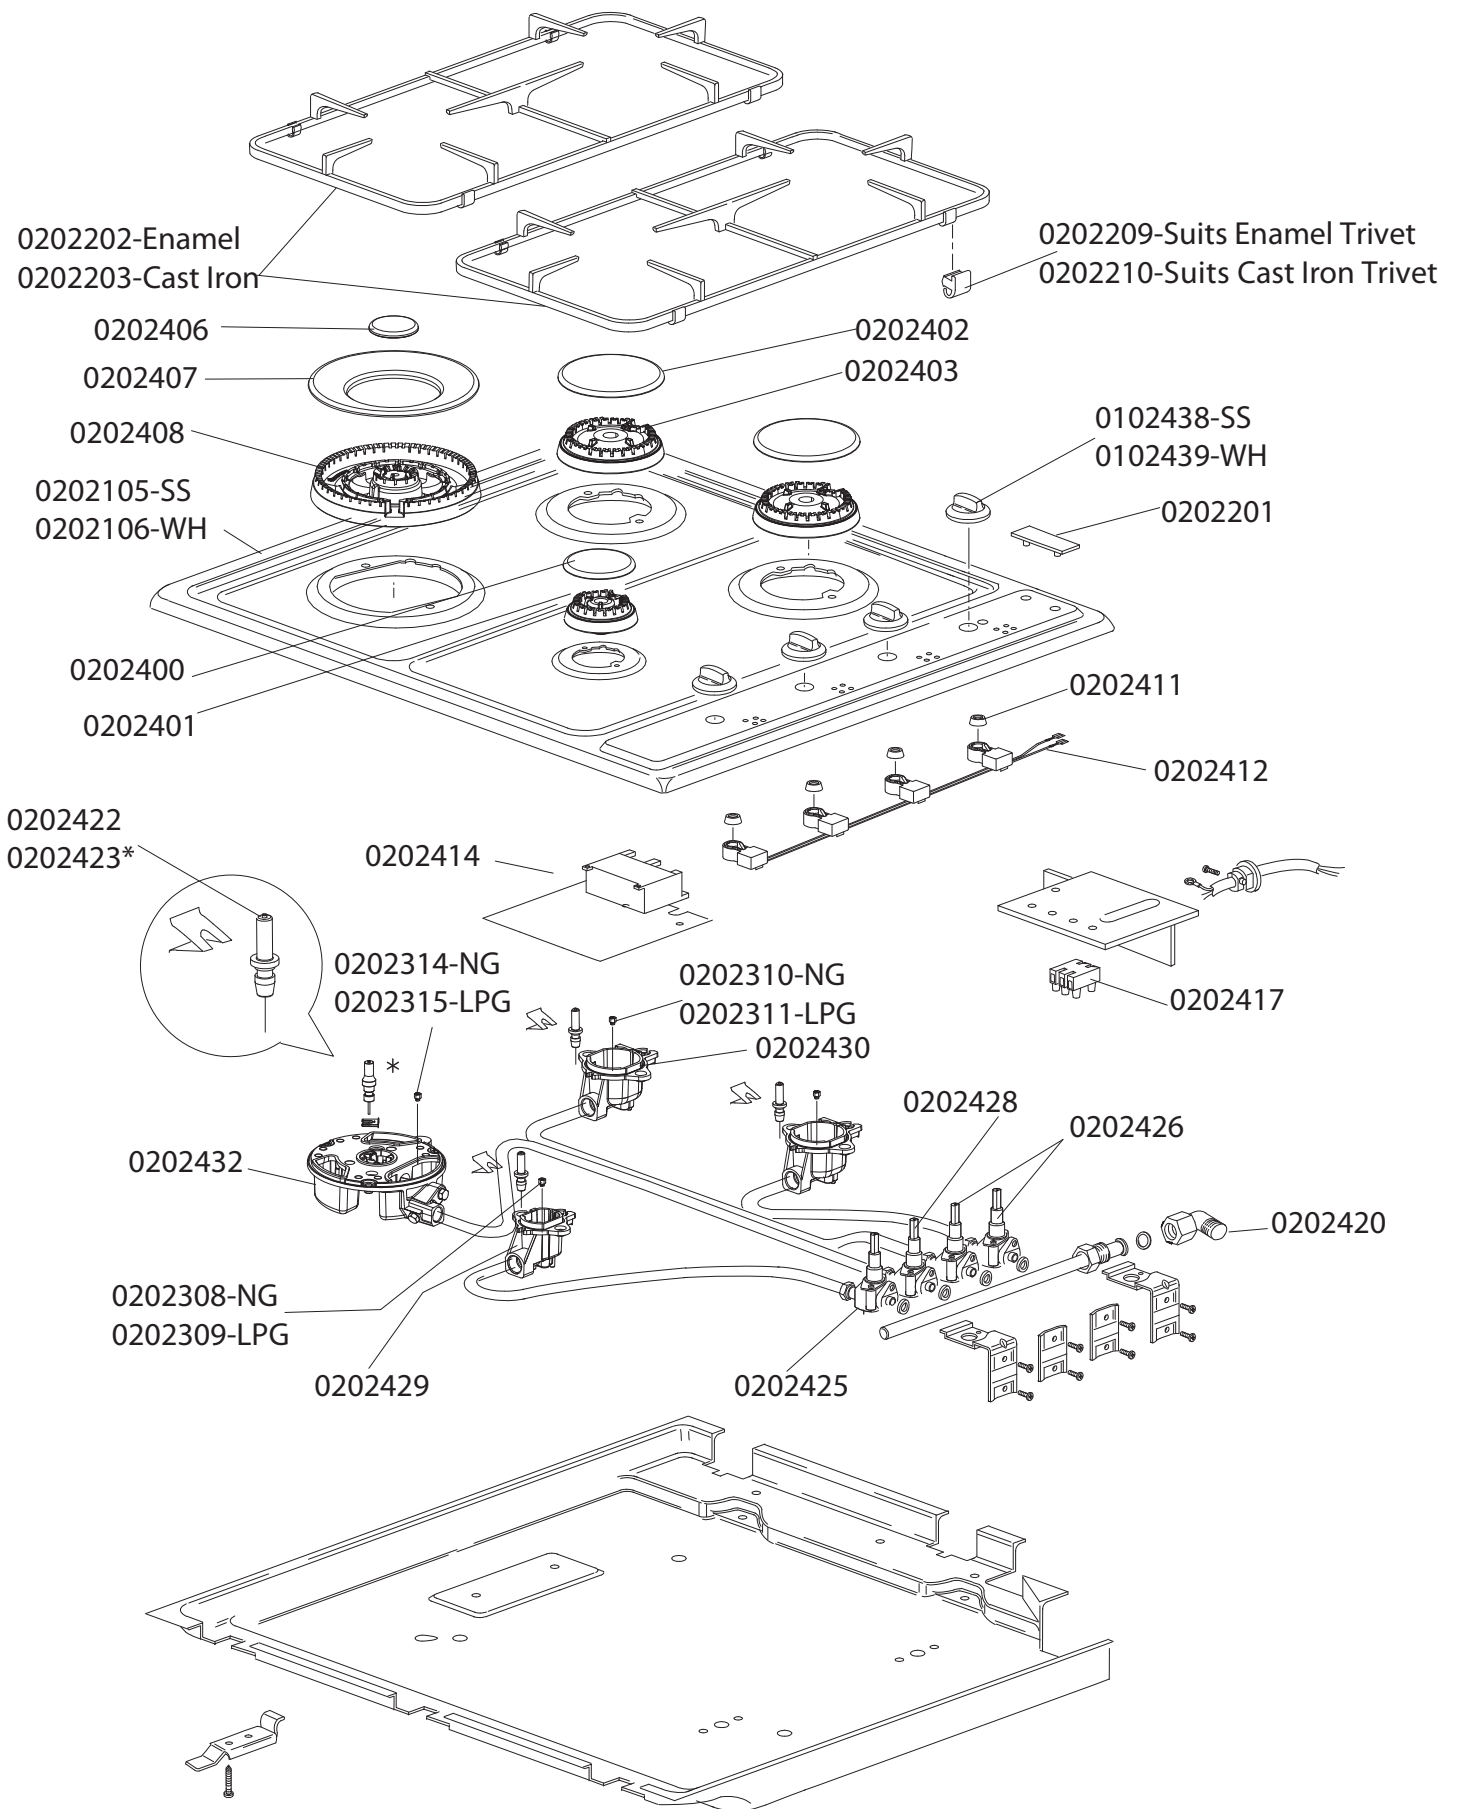

Service Manual

MODEL: **AUPL-3GW**. PRODUCT: **600 GAS HOB WITH WOK**

Disclaimer. The information contained in this service manual is intended for licensed service personnel only.

PART NUMBER	DESCRIPTION
0102438	Knobs (stainless steel)
0102439	Knobs (white)
* 0202105	Cooktop Top (stainless steel)
0202106	Cooktop Top (white)
0202201	Platinum Label
* 0202202	Enamel Trivet
0202203	Cast Iron Trivet
0202209	Rubber Feet (enamel trivet)
0202210	Rubber Feet (cast iron trivet)
0202308	0.92 Gas Jet (aux - NAT)
0202309	0.56 Gas Jet (aux - LPG)
0202310	1.17 Gas Jet (semi - NAT)
0202311	0.70 Gas Jet (semi - LPG)
0202314	Gas Jet (wok - NAT)
0202313	Gas Jet (wok - LPG)
0202400	Aux Burner Cap
0202401	Aux Burner Diffuser
0202402	Semi-Rapid Burner Cap
0202403	Semi-Rapid Burner Diffuser
* 0202406	Inner-Wok Burner Cap
* 0202407	Outer-Wok Burner Cap
0202408	Wok Burner Diffuser
0202411	Switch Cover
0202412	Micro-Switch (4 point)
0202414	Ignition Generator
* 0202417	Terminal Block
0202420	Gas Connector
0202422	Ignition Candle
0202423	Ignition Candle (wok)
0202426	Gas Tap
0202428	Wok Gas Tap
0202429	Aux Burner Cup
0202430	Semi-Rapid Burner Cup
* 0202432	Ultra-Rapid Burner Cup