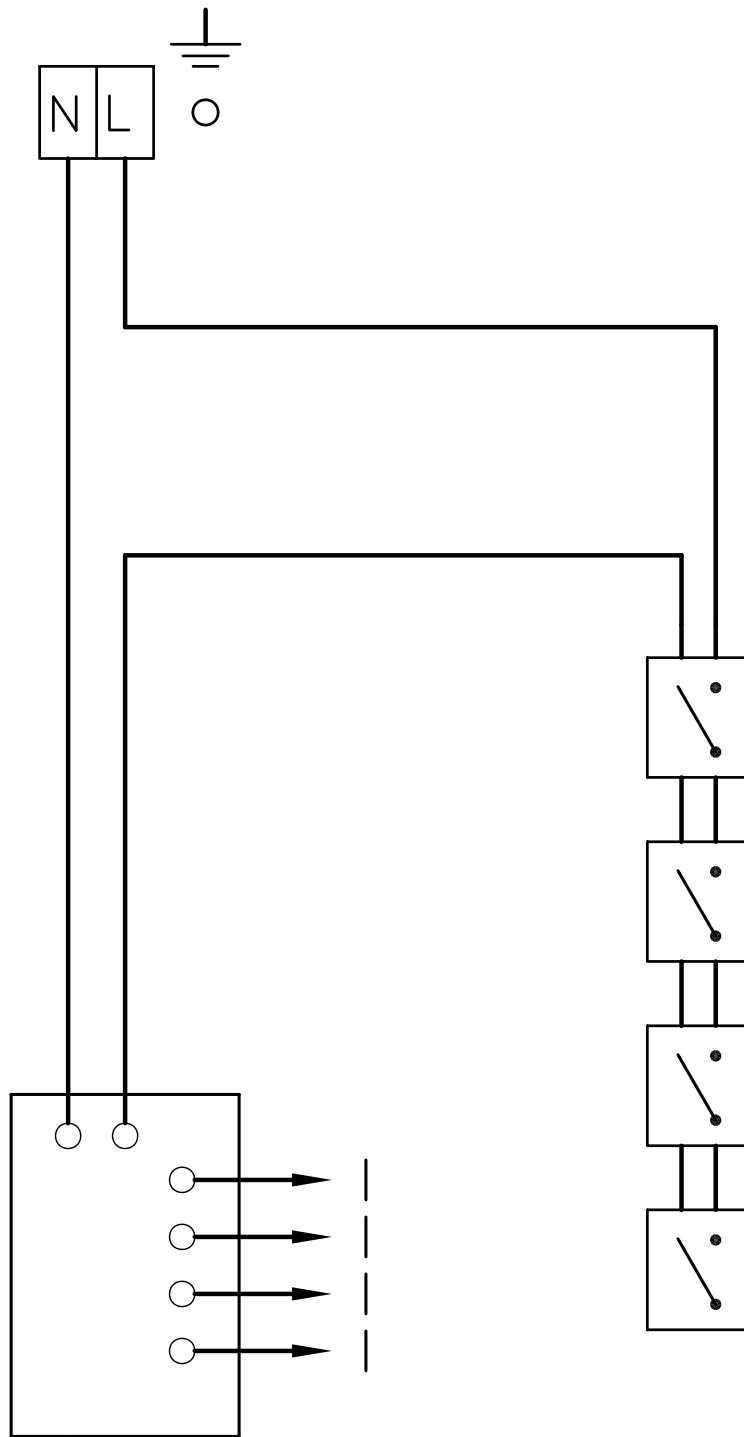

# Service Manual

MODEL: **AUPL-3GW**. PRODUCT: **600 GAS HOB WITH WOK**

**Disclaimer.** The information contained in this service manual is intended for licensed service personnel only.

PART NUMBER	DESCRIPTION
0102438	Knobs (stainless steel)
0102439	Knobs (white)
0202105	Cooktop Top (stainless steel)
0202106	Cooktop Top (white)
0202201	Platinum Label
0202202	Enamel Trivet
0202203	Cast Iron Trivet
0202209	Rubber Feet (enamel trivet)
0202210	Rubber Feet (cast iron trivet)
0202308	0.92 Gas Jet (aux - NAT)
0202309	0.56 Gas Jet (aux - LPG)
0202310	1.17 Gas Jet (semi - NAT)
0202311	0.70 Gas Jet (semi - LPG)
0202314	Gas Jet (wok - NAT)
0202313	Gas Jet (wok - LPG)
0202400	Aux Burner Cap
0202401	Aux Burner Diffuser
0202402	Semi-Rapid Burner Cap
0202403	Semi-Rapid Burner Diffuser
0202406	Inner-Wok Burner Cap
0202407	Outer-Wok Burner Cap
0202408	Wok Burner Diffuser
0202411	Switch Cover
0202412	Micro-Switch (4 point)
0202414	Ignition Generator
0202417	Terminal Block
0202420	Gas Connector
0202422	Ignition Candle
0202423	Ignition Candle (wok)
0202426	Gas Tap
0202428	Wok Gas Tap
0202429	Aux Burner Cup
0202430	Semi-Rapid Burner Cup
0202432	Ultra-Rapid Burner Cup