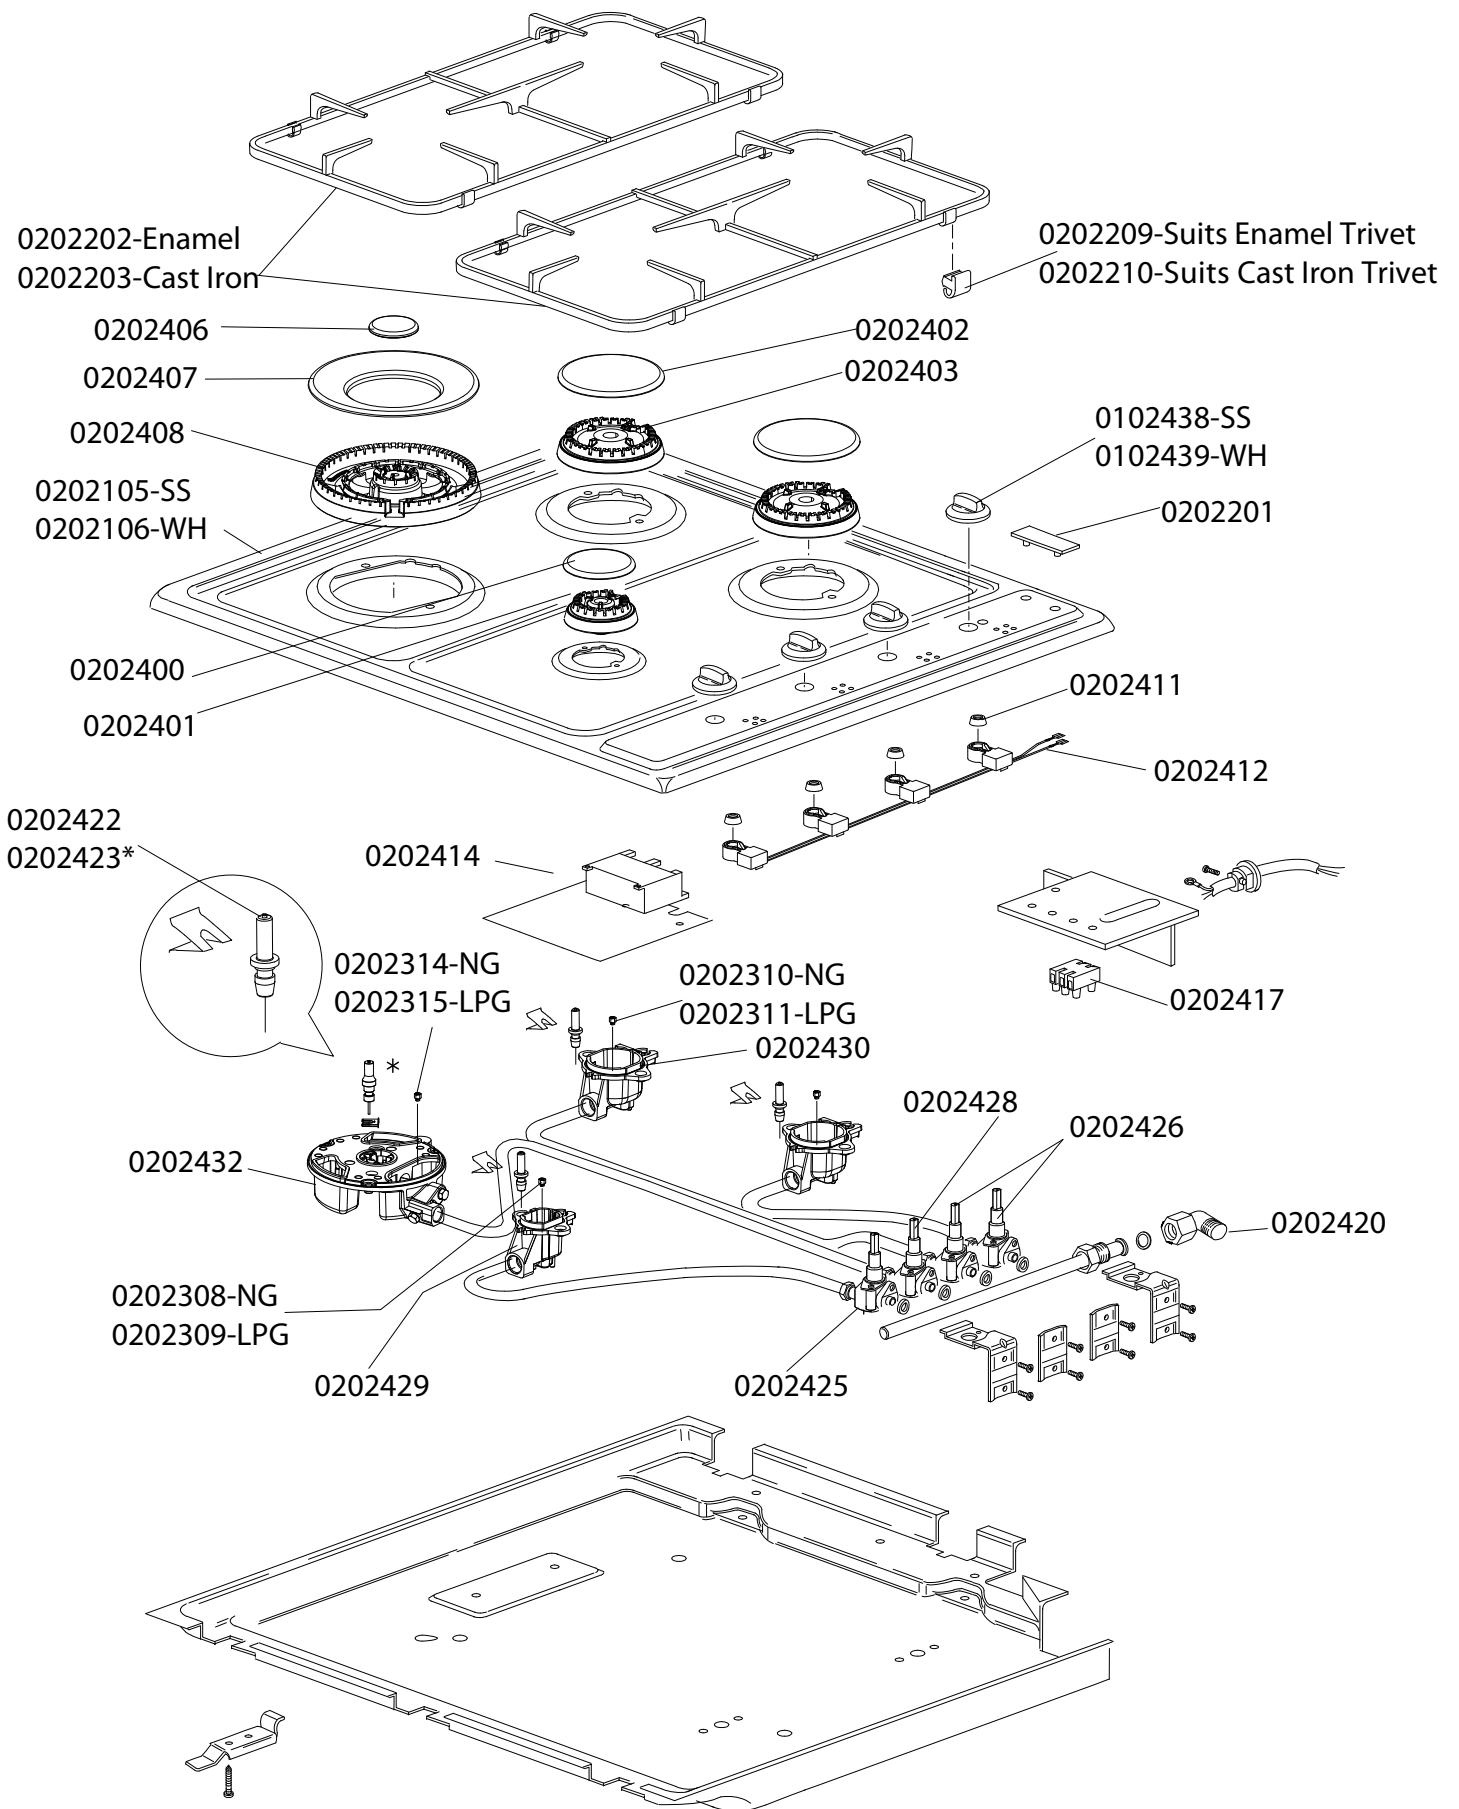

# Service Manual

MODEL: **AUPL-3GW**. PRODUCT: **600 GAS HOB WITH WOK**

**Disclaimer.** The information contained in this service manual is intended for licensed service personnel only.

PART NUMBER	DESCRIPTION
0102438	Knobs (stainless steel)
0102439	Knobs (white)
0202105	Cooktop Top (stainless steel)
0202106	Cooktop Top (white)
0202201	Platinum Label
0202202	Enamel Trivet
0202203	Cast Iron Trivet
0202209	Rubber Feet (enamel trivet)
0202210	Rubber Feet (cast iron trivet)
0202308	0.92 Gas Jet (aux - NAT)
0202309	0.56 Gas Jet (aux - LPG)
0202310	1.17 Gas Jet (semi - NAT)
0202311	0.70 Gas Jet (semi - LPG)
0202314	Gas Jet (wok - NAT)
0202313	Gas Jet (wok - LPG)
0202400	Aux Burner Cap
0202401	Aux Burner Diffuser
0202402	Semi-Rapid Burner Cap
0202403	Semi-Rapid Burner Diffuser
0202406	Inner-Wok Burner Cap
0202407	Outer-Wok Burner Cap
0202408	Wok Burner Diffuser
0202411	Switch Cover
0202412	Micro-Switch (4 point)
0202414	Ignition Generator
0202417	Terminal Block
0202420	Gas Connector
0202422	Ignition Candle
0202423	Ignition Candle (wok)
0202426	Gas Tap
0202428	Wok Gas Tap
0202429	Aux Burner Cup
0202430	Semi-Rapid Burner Cup
0202432	Ultra-Rapid Burner Cup