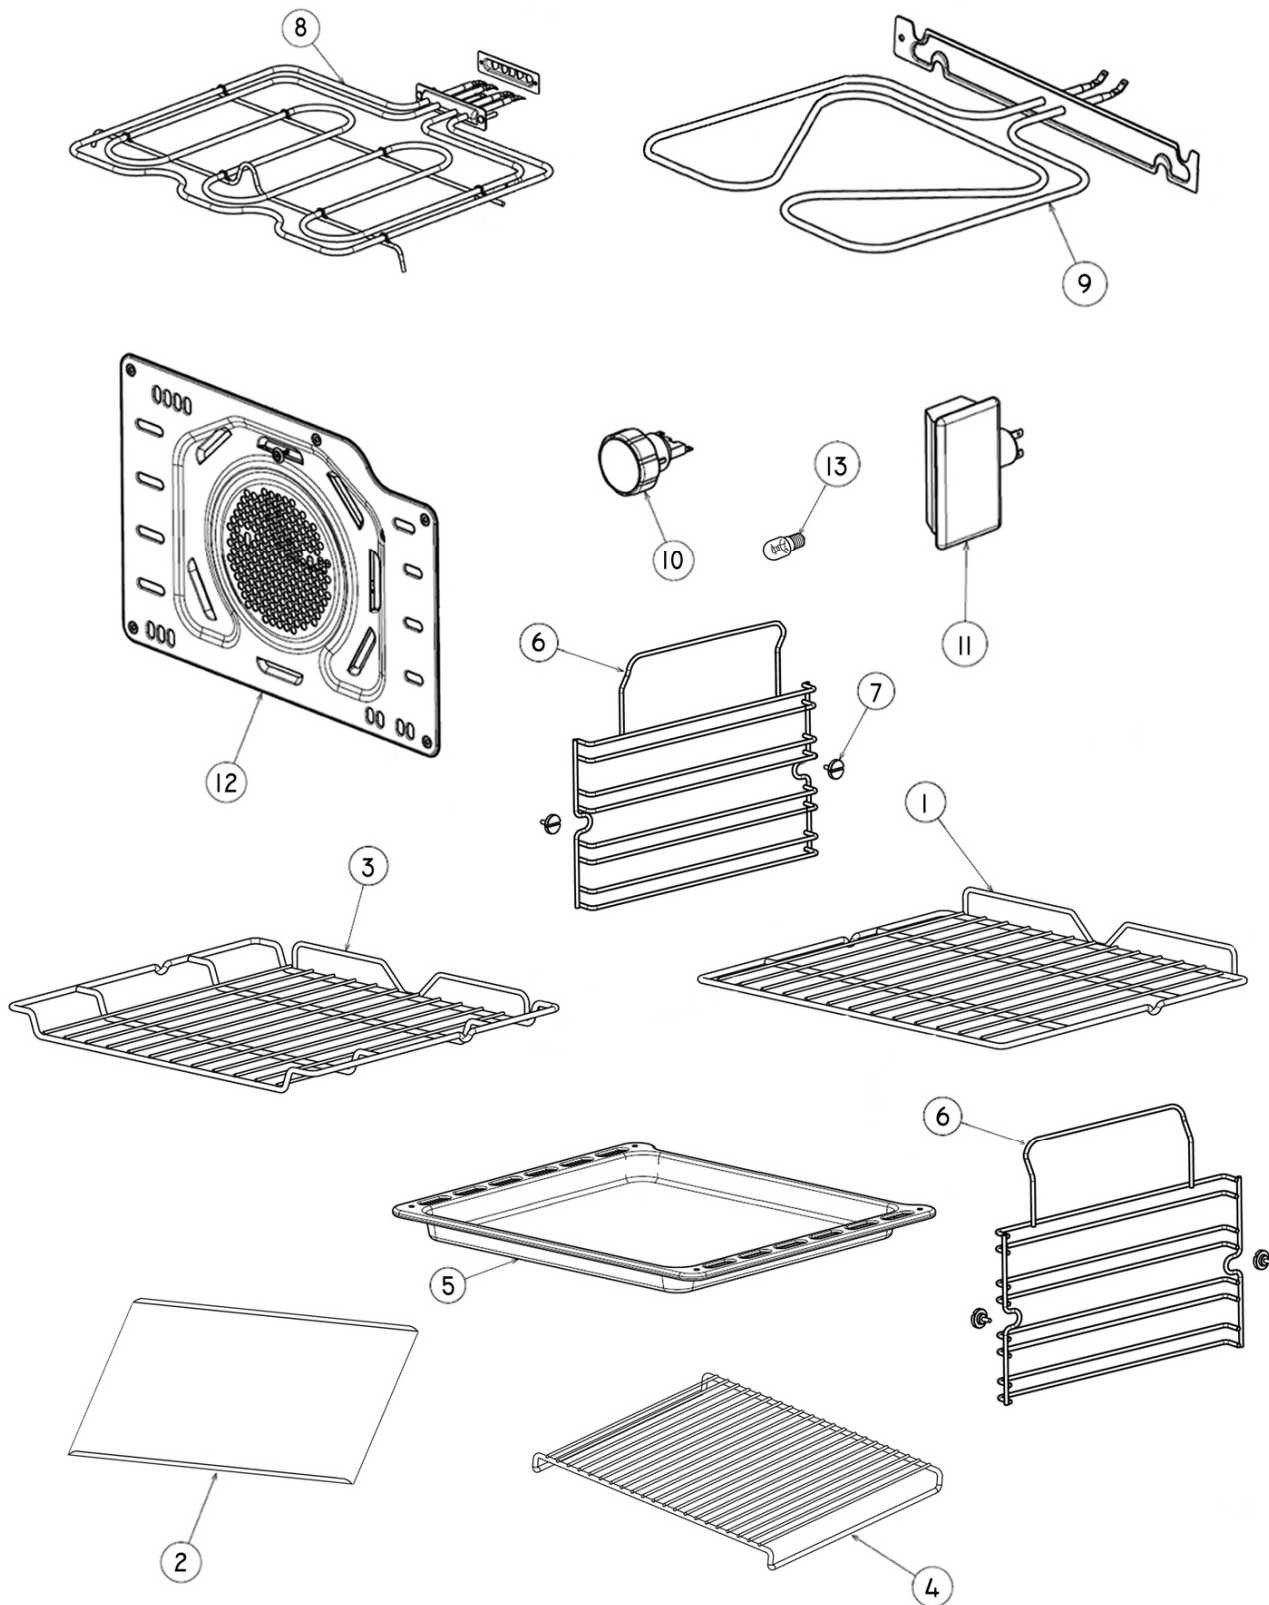

ELEMENTS AND ACCESSORIES

ELEMENTS AND ACCESSORIES

REF	PART	DESCRIPTION
1	574250	RACK BAKE OB60
2	574778	TRAY BAKING OB60 AL (SP)
3	574251	RACK STEPDOWN OB60
4	574786	RACK GRILL INSERT
5	574841P	TRAY BAKING ENAM GPHT FPI (SP)
6	574851	RACK SIDE OB60
7	574141P	SCREW SIDE WIRE RACK (PKT 4)
8	574067	ELEMENT TOP ASSY HINGED OB60
9	574158	ELEMENT BAKE ASSY ON60 CLASS B
10	574065P	LAMP ASSY REAR 77.222 (25W) (SP)
	<i>Includes 573235</i>	<i>LAMP FLOODLIGHT 230V 252 SES)</i>
11	574066P	LAMP ASSY SIDE 77.722.2104.23 (SP)
	<i>Includes 573235</i>	<i>LAMP FLOODLIGHT 230V 252 SES)</i>
12	574870	SHROUD FAN OB60 ENAM GPHT
13	573235	LAMP FLOODLIGHT 230V 252 SES
NI	89098	ACPROD SC SIDE PANELS OB60 V1
NI	542061	BOOK SERVICE & WARRANTY
NI	599758	BOOK USR/INSTL OB60 EL AA