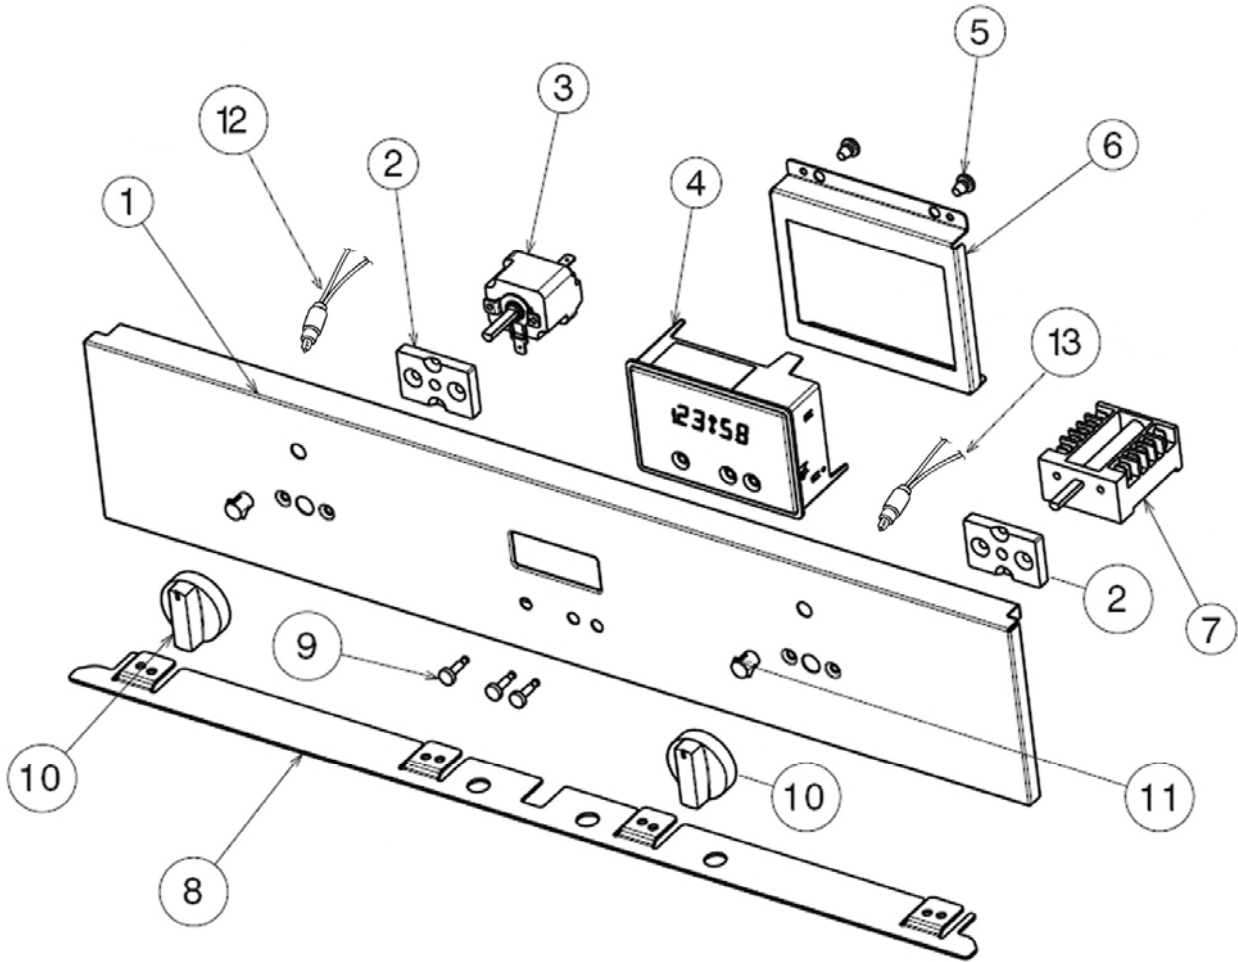

The front cover picture shows the type of product and may not necessarily be an exact image of the model covered by the manual.

Kit Parts

Kit components are shown in *italics*. Where a part number is shown against the descriptions for these kit components, they are also available as separate items. In addition, some parts may be supplied with these kits that are not available as separate items, and are therefore either not listed, or a part number is not shown against the part description in this manual.

Parts List Key

<i>italics</i>	Kit components or parts included are shown in <i>italics</i> . Refer to above notes: Kit Parts.
NI	As a part reference, indicates the part is not illustrated on the diagram.
NOT USED	As a part number, indicates the diagram part reference is not used in this manual.

CONTROL PANEL & COMPONENTS

Fisher & Paykel
appliances

DWG000930

CONTROL PANEL & COMPONENTS

REF	PART	DESCRIPTION
1	544285P	PANEL CONTROL O/ASSY OB60SCMX2
2	574210	SPACER PLASTIC 7MM
3	574406	THERMOSTAT EGO
4	574833P	CLOCK 3BTN LED2000ESK1342-014 KIT
5	574145P	GROMMET RUBBER (PKT 10)
6	574206	BRACKET CLOCK
7	574211	SWITCH FUNCTION (NON MULTI)
8	573950	TRIM DEFLECTOR
9	574213P	BUTTON PLASTIC (SILVER) (PKT 3)
10	574626	KNOB ELBA DO
NI	546362	WASHER CONTROL PANEL
11	574207	BEZEL NEON RED
12	574389	NEON L.230MM 240V EM
13	574390	NEON L.600/230MM 240V EM