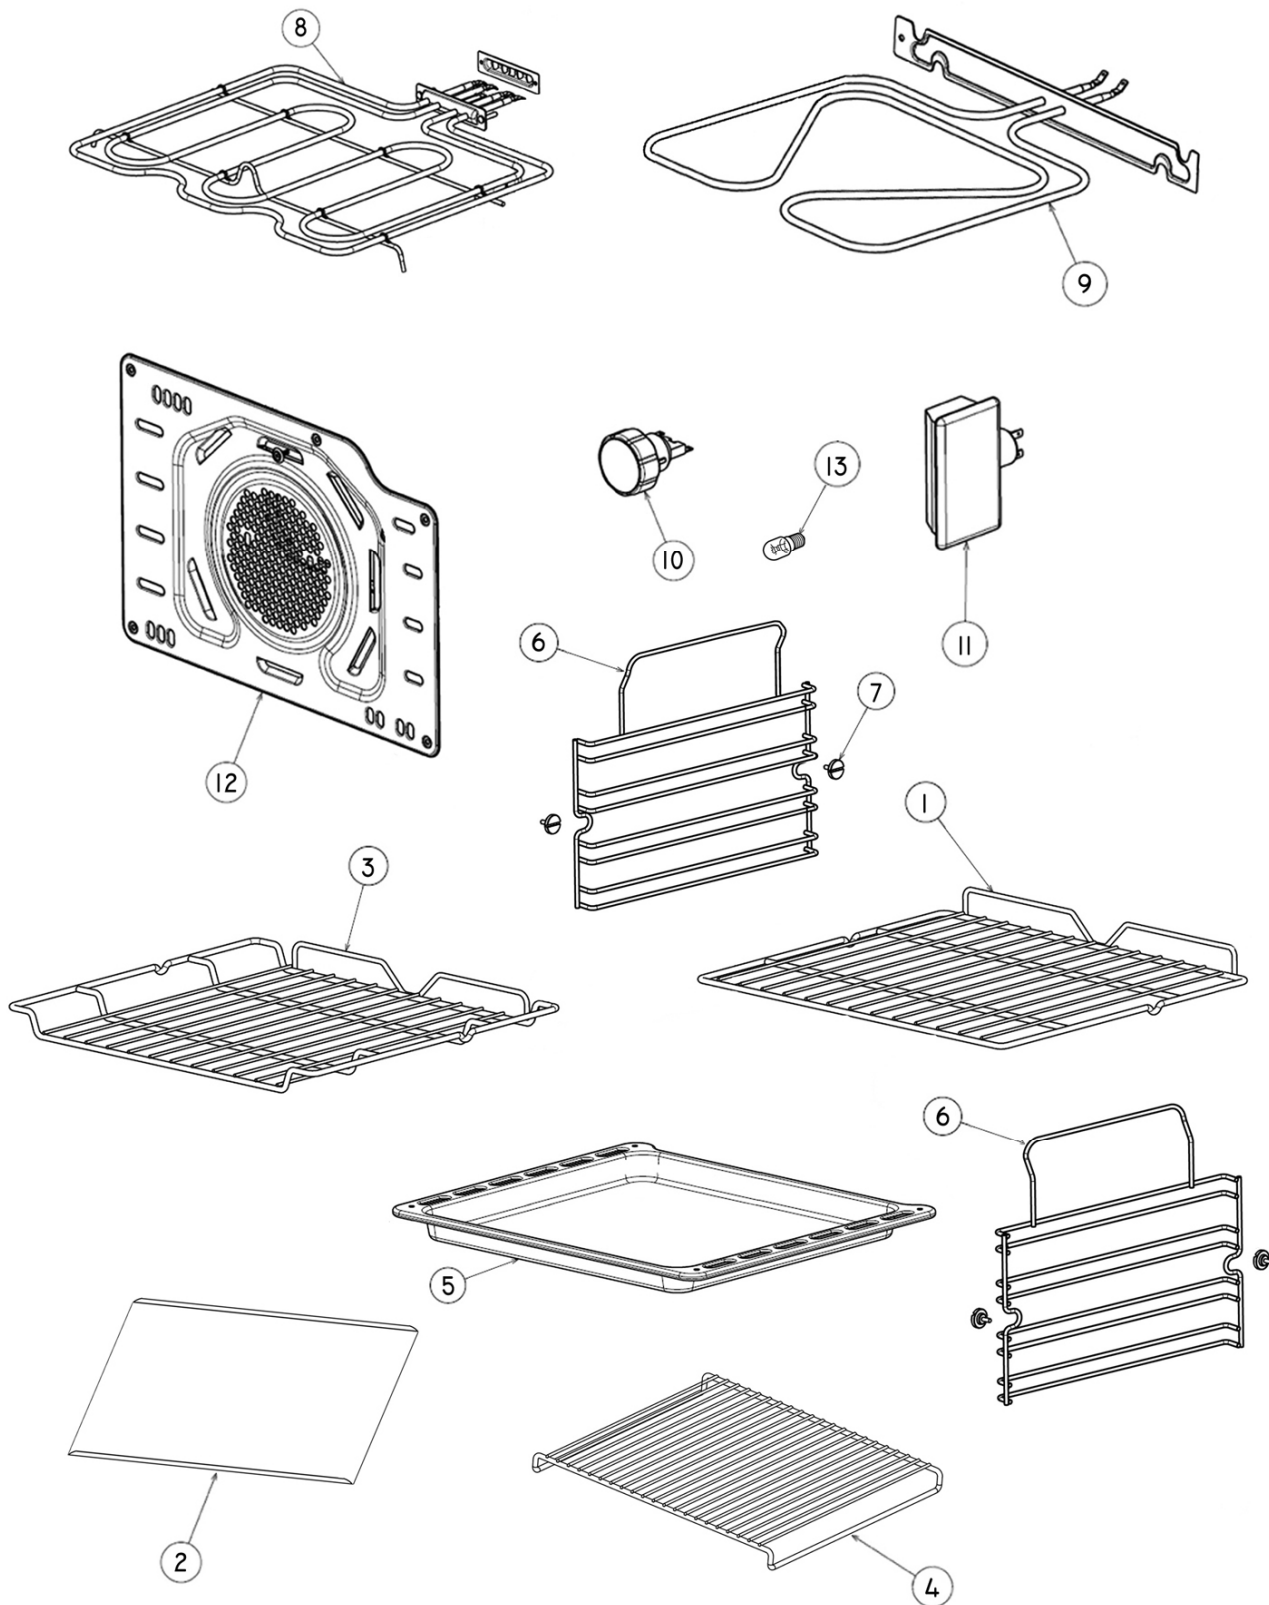

ELEMENTS AND ACCESSORIES

ELEMENTS AND ACCESSORIES

REF	PART	DESCRIPTION
1	574250	RACK BAKE OB60
2	574778	TRAY BAKING OB60 AL (SP)
3	574251	RACK STEPDOWN OB60
4	574786	RACK GRILL INSERT
5	574841P	TRAY BAKING ENAM GPHT FPI (SP)
6	574851	RACK SIDE OB60
7	574141P	SCREW SIDE WIRE RACK (PKT 4)
8	574067	ELEMENT TOP ASSY HINGED OB60
9	574158	ELEMENT BAKE ASSY ON60 CLASS B
10	574065P	LAMP ASSY REAR 77.222 (25W) (SP)
	<i>Includes 573235</i>	<i>LAMP FLOODLIGHT 230V 252 SES)</i>
11	574066P	LAMP ASSY SIDE 77.722.2104.23 (SP)
	<i>Includes 573235</i>	<i>LAMP FLOODLIGHT 230V 252 SES</i>
12	574870	SHROUD FAN OB60 ENAM GPHT
13	573235	LAMP FLOODLIGHT 230V 252 SES
NI	89098	ACPROD SC SIDE PANELS OB60 V1
NI	542061	BOOK SERVICE & WARRANTY
NI	599758	BOOK USR/INSTL OB60 EL AA