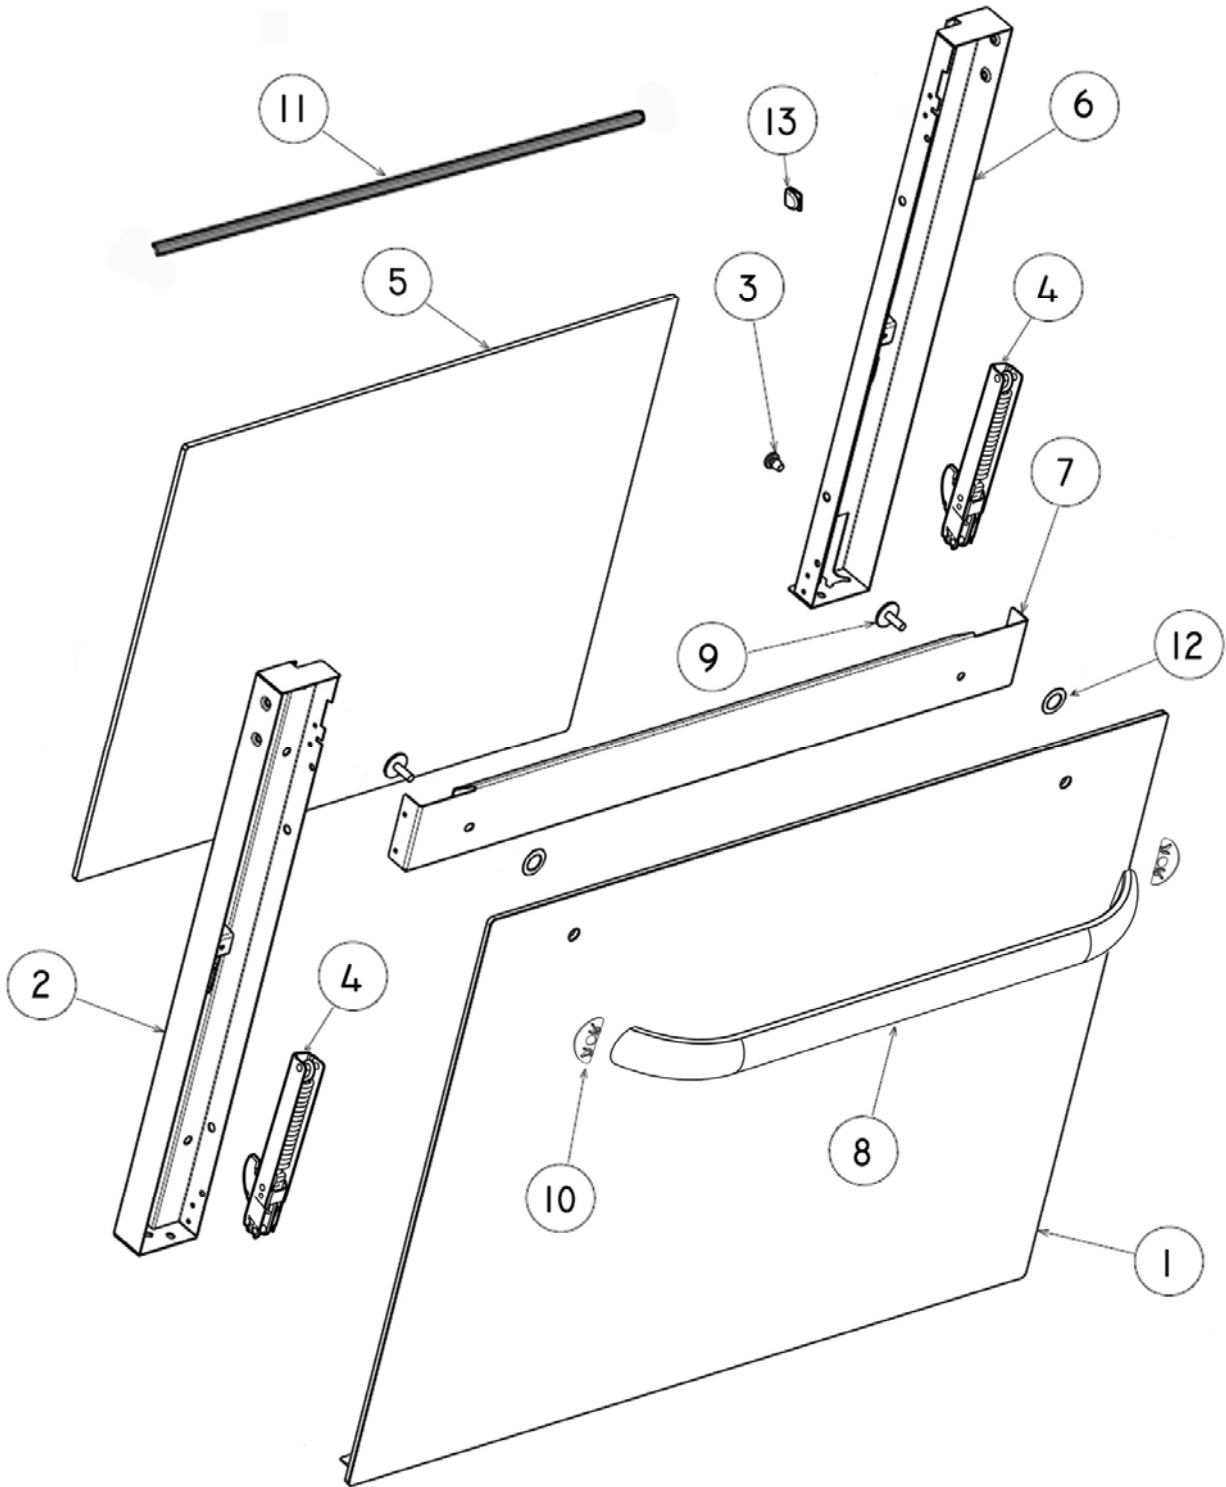

DOOR ASSEMBLY

DOOR ASSEMBLY

REF	PART	DESCRIPTION
1	574865P	GLASS&BRACKET ASSY FULL EL WH
	<i>Includes</i>	<i>BRACKET DOOR LOWER</i>
	<i>Includes</i>	<i>GLASS DOOR FRONT 60 WH ELBA</i>
2	574075P	KIT BRACKET DOOR LH BK
	<i>Includes 574480</i>	<i>GROMMET DOOR BRACKET (4)</i>
3	574145P	GROMMET RUBBER (PKT 12)
4	574528	HINGE DOOR 063120
5	574227P	GLASS DOOR INNER OB60 (SP)
6	574076P	KIT BRACKET DOOR RH BK
	<i>Includes 574480</i>	<i>GROMMET DOOR BRACKET (4)</i>
7	574074	BRACKET DOOR TOP BK
8	574873	HANDLE ELBA 432 CTS SILVER
9	574678P	SCREW HANDLE M5X12 (PKT 2)
10	574701P	SPACER HANDLE ELBA (PKT 2)
11	574124	GASKET DOOR INNER TOP
12	574874P	SPACER ELBA DOOR (PKT 2)
13	574480P	GROMMET DOOR BRACKET (PKT 10)
NI	574479P	NUT SPIRE NO6P (PKT 10)