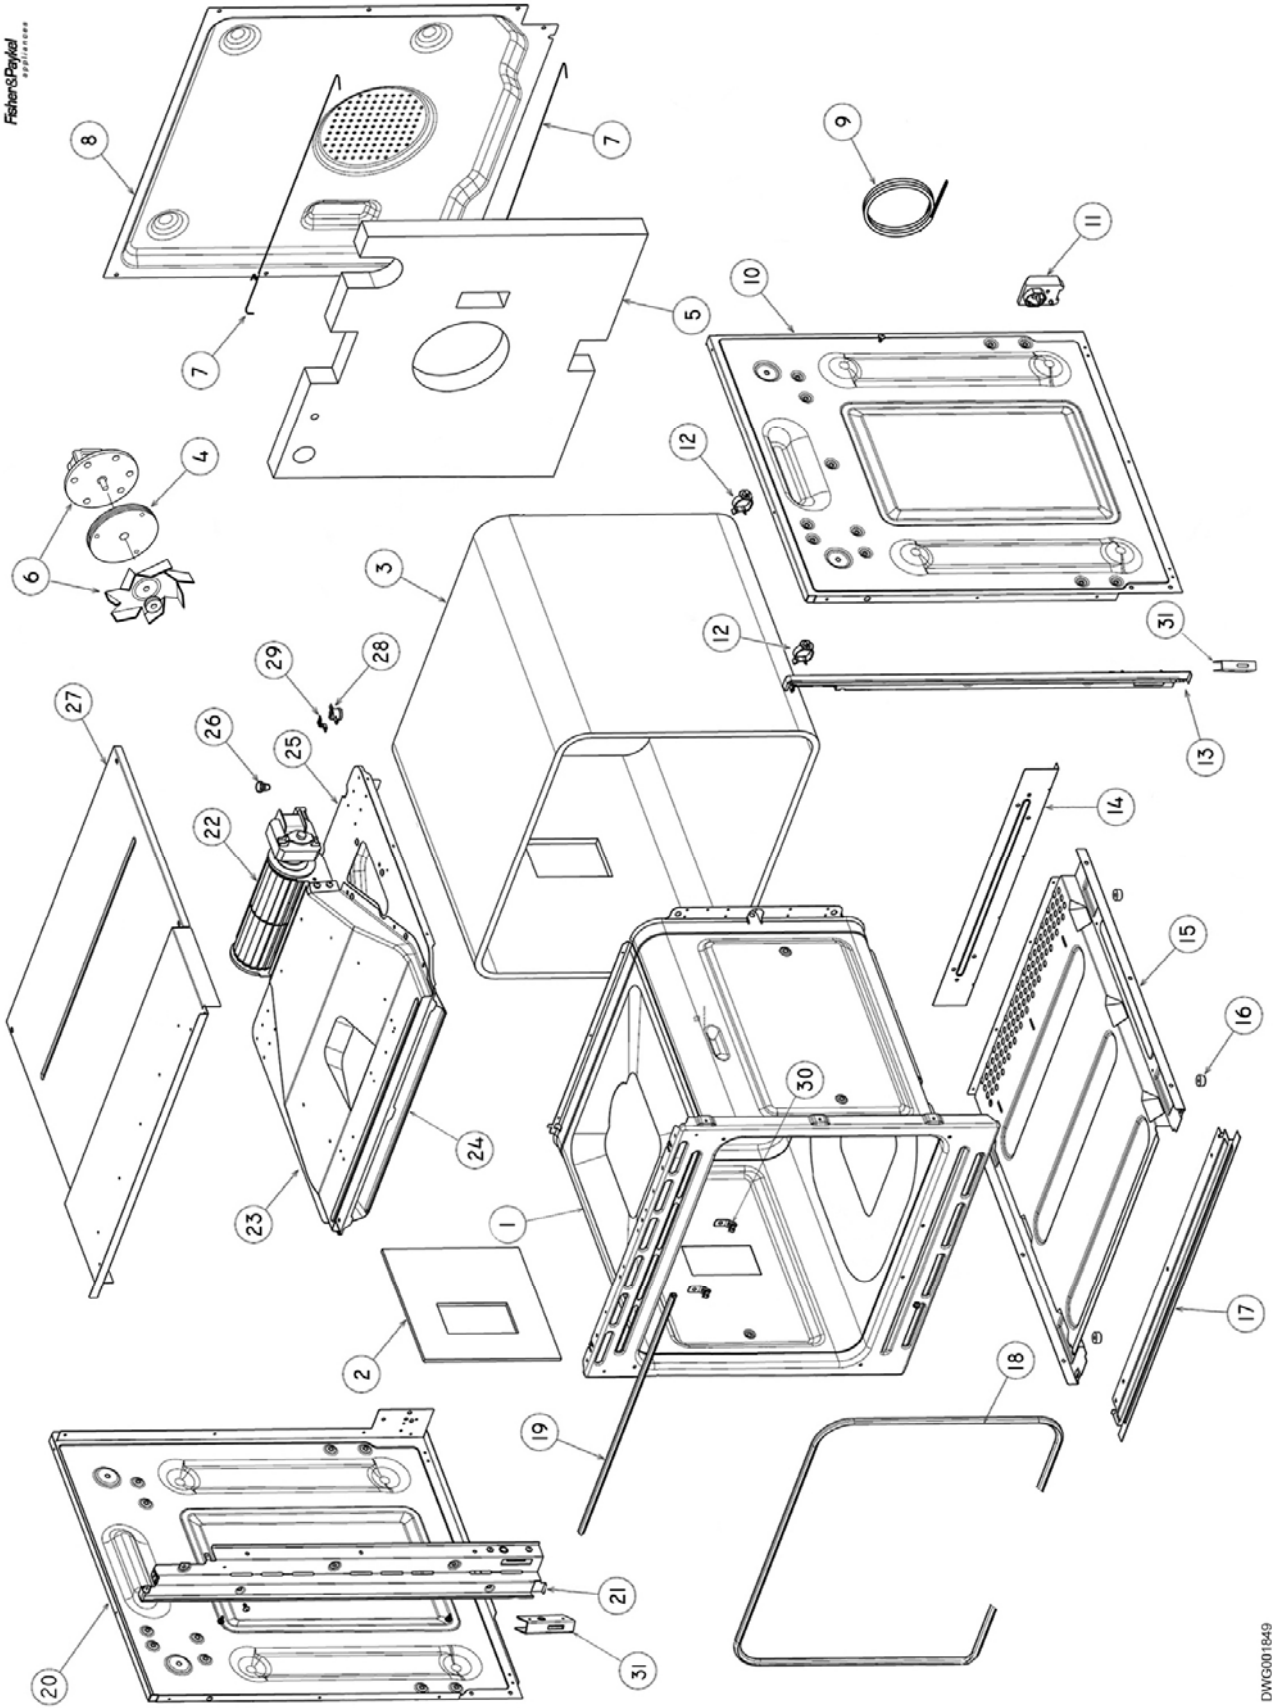

CHASSIS ASSEMBLY

Fisher & Paykel
Appliances

DWGG001649

CHASSIS ASSEMBLY

REF	PART	DESCRIPTION
1	574862P	OVEN & FRAME ASSY ENAM GPHT 53LT
2	574071	INSULATION SIDE LAMP
3	574070	INSUL WRAP CLASS B TERMOVER
4	574170	INSUL FAN ASY CLASS B TERMOVER (INSUL & FOIL)
5	574072	INSUL REAR CLASS B TERMOVER
6	574205P	FAN KITSET OVEN OB60 (E) (SP)
	<i>Includes</i>	<i>FAN MOTOR & MOUNTING</i>
	<i>Includes</i>	<i>FAN BLADE</i>
	<i>Includes</i>	<i>NUT</i>
7	574169	SPRING REAR INSUL SUPPORT
8	574092	PANEL REAR
9	574910	FLEX MAINS
10	574086	PANEL RIGHT SIDE
11	533061	TERMINAL BLOCK
12	574148P	CLIP CABLE STANDOFF (PKT 2)
13	574182	TRIM ASSY OVEN FRONT RH BK
	<i>Includes 574149</i>	<i>BRACKET HINGE SUPPORT</i>
14	574857	BRACKET ELEMENT LOWER
15	574598	PANEL BASE
16	574277P	KIT FEET/SCREWS (PKT 4)
	<i>Includes 556636</i>	<i>SCREW ST 7X13 TAB MSH PH ZP</i>
17	574083	TRIM FRAME LOWER BK
18	574424	GASKET OVEN 53LT (CUT)
19	574063	GASKET FRAME
20	574087	PANEL SIDE LEFT
21	574183	TRIM ASSY OVEN FRONT LH BK
	<i>Includes 574149</i>	<i>BRACKET HINGE SUPPORT</i>
22	574202P	FAN COOLING (E) (SP)
23	574079	PANEL VENTING UPPER
24	574081	PANEL VENTING LOWER
25	574080	PANEL VENTING MIDDLE
26	574145P	GROMMET RUBBER (PKT 10)
27	574215	PANEL TOP
28	574090	LIMITER 120 CAMPINI
29	574132	CLIP LIMITER
30	574214	CLIP THERMST TUBE HINGED ELMNT
31	574149	BRACKET HINGE SUPPORT
NI	574957	KIT SCREWS FIXING (PKT 4) (INSTALLATION)