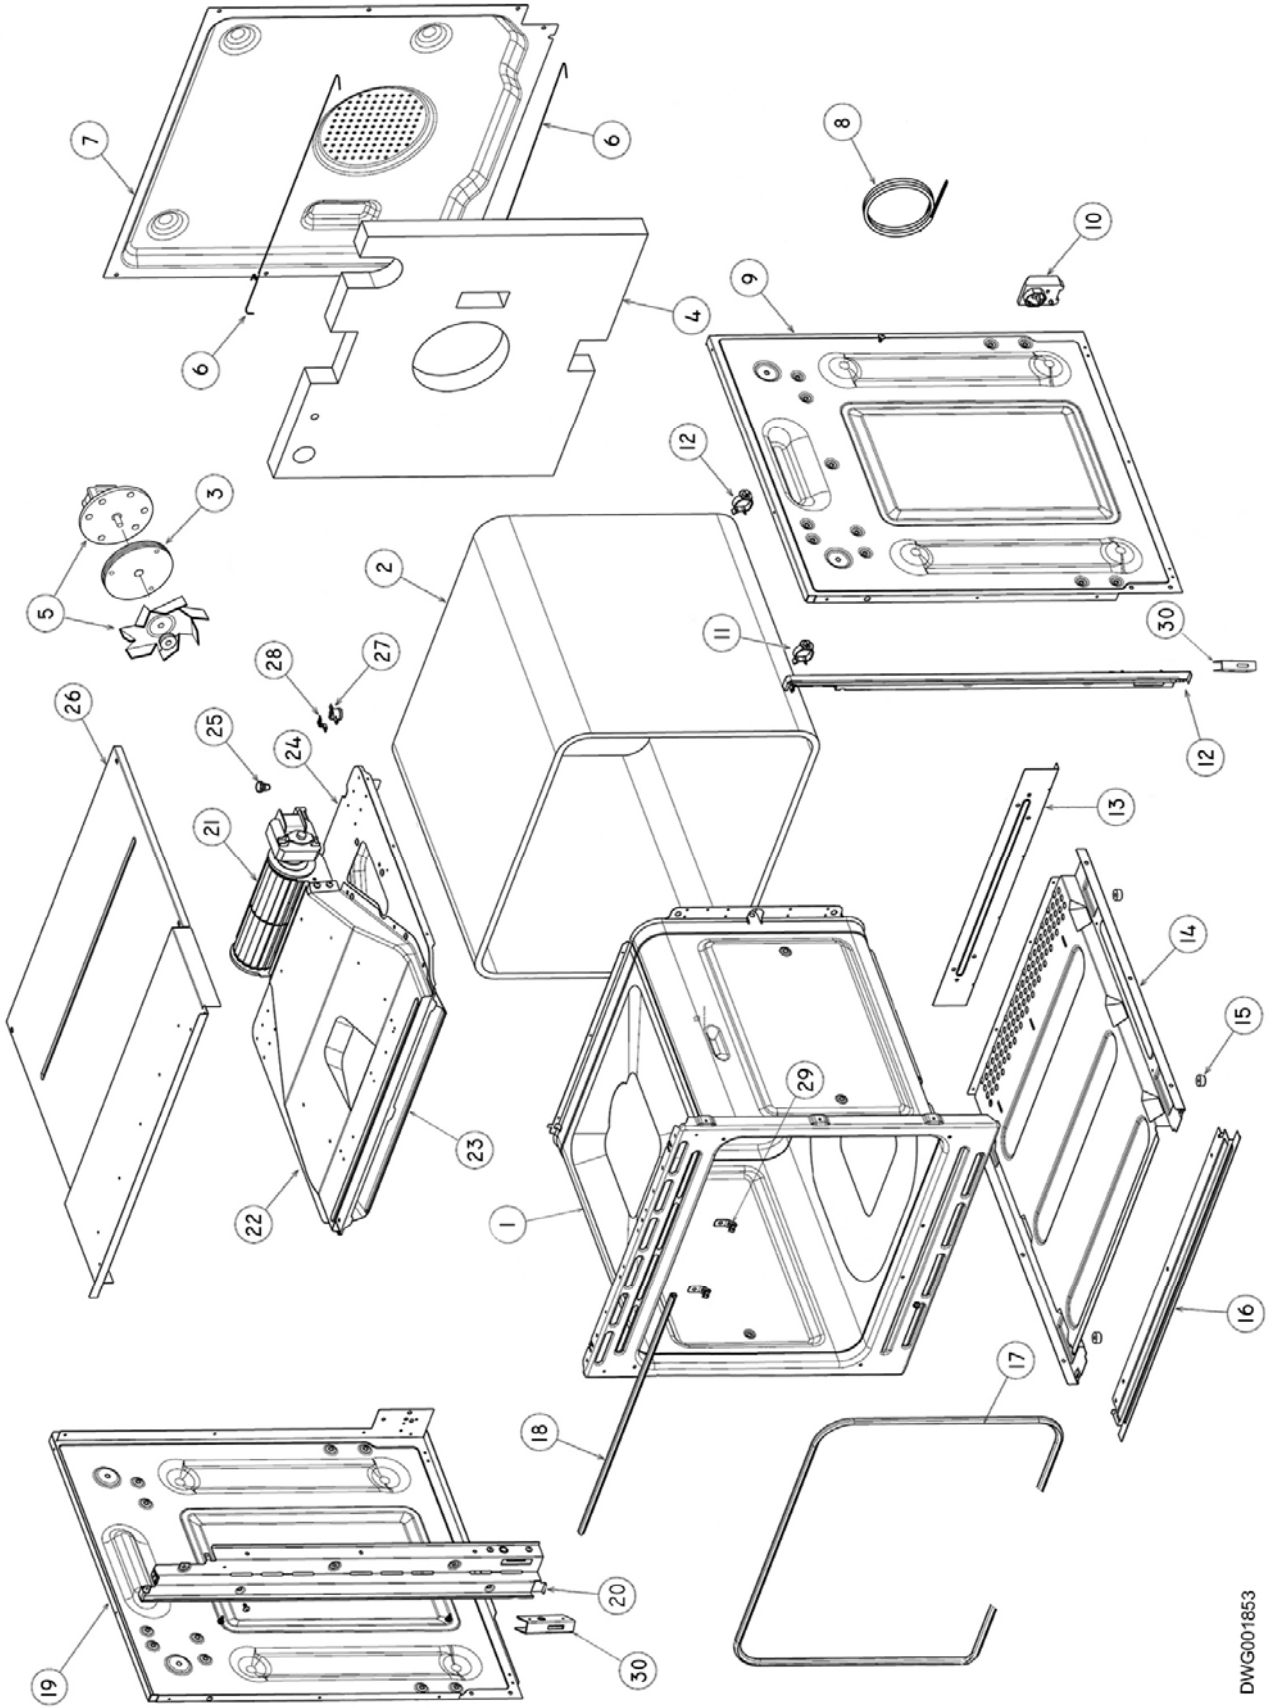

CHASSIS ASSEMBLY

DWG001853

CHASSIS ASSEMBLY

REF	PART	DESCRIPTION
1	575507P	OVEN & FRAME ASSY OB60/OR120
2	574533	INSUL OVEN WRAP
3	574170	INSUL FAN ASY CLASS B TERMOVER (INSUL & FOIL)
4	574072	INSUL REAR CLASS B TERMOVER
5	574205P	FAN KITSET OVEN OB60 (E) (SP)
	<i>Includes</i>	<i>FAN MOTOR & MOUNTING</i>
	<i>Includes</i>	<i>FAN BLADE</i>
	<i>Includes</i>	<i>NUT</i>
6	574169	SPRING REAR INSUL SUPPORT
7	574092	PANEL REAR
8	574910	FLEX MAINS
9	574086	PANEL RIGHT SIDE
10	533061	TERMINAL BLOCK
11	574148P	CLIP CABLE STANDOFF (PKT 2)
12	574182	TRIM ASSY OVEN FRONT RH BK
	<i>Includes 574149</i>	<i>BRACKET HINGE SUPPORT</i>
13	574857	BRACKET ELEMENT LOWER
14	574598	PANEL BASE
15	574277P	KIT FEET/SCREWS (PKT 4)
	<i>Includes 556636</i>	<i>SCREW ST 7X13 TAB MSH PH ZP</i>
16	574083	TRIM FRAME LOWER BK
17	574424	GASKET OVEN 53LT (CUT)
18	574063	GASKET FRAME
19	574087	PANEL SIDE LEFT
20	574183	TRIM ASSY OVEN FRONT LH BK
	<i>Includes 574149</i>	<i>BRACKET HINGE SUPPORT</i>
21	574202P	FAN COOLING (E) (SP)
22	574079	PANEL VENTING UPPER
23	574081	PANEL VENTING LOWER
24	574080	PANEL VENTING MIDDLE
25	574145P	GROMMET RUBBER (PKT 10)
26	574215	PANEL TOP
27	574090	LIMITER 120 CAMPINI
28	574132	CLIP LIMITER
29	574214	CLIP THERMST TUBE HINGED ELMNT
30	574149	BRACKET HINGE SUPPORT
NI	574957	KIT SCREWS FIXING (PKT 4) (INSTALLATION)