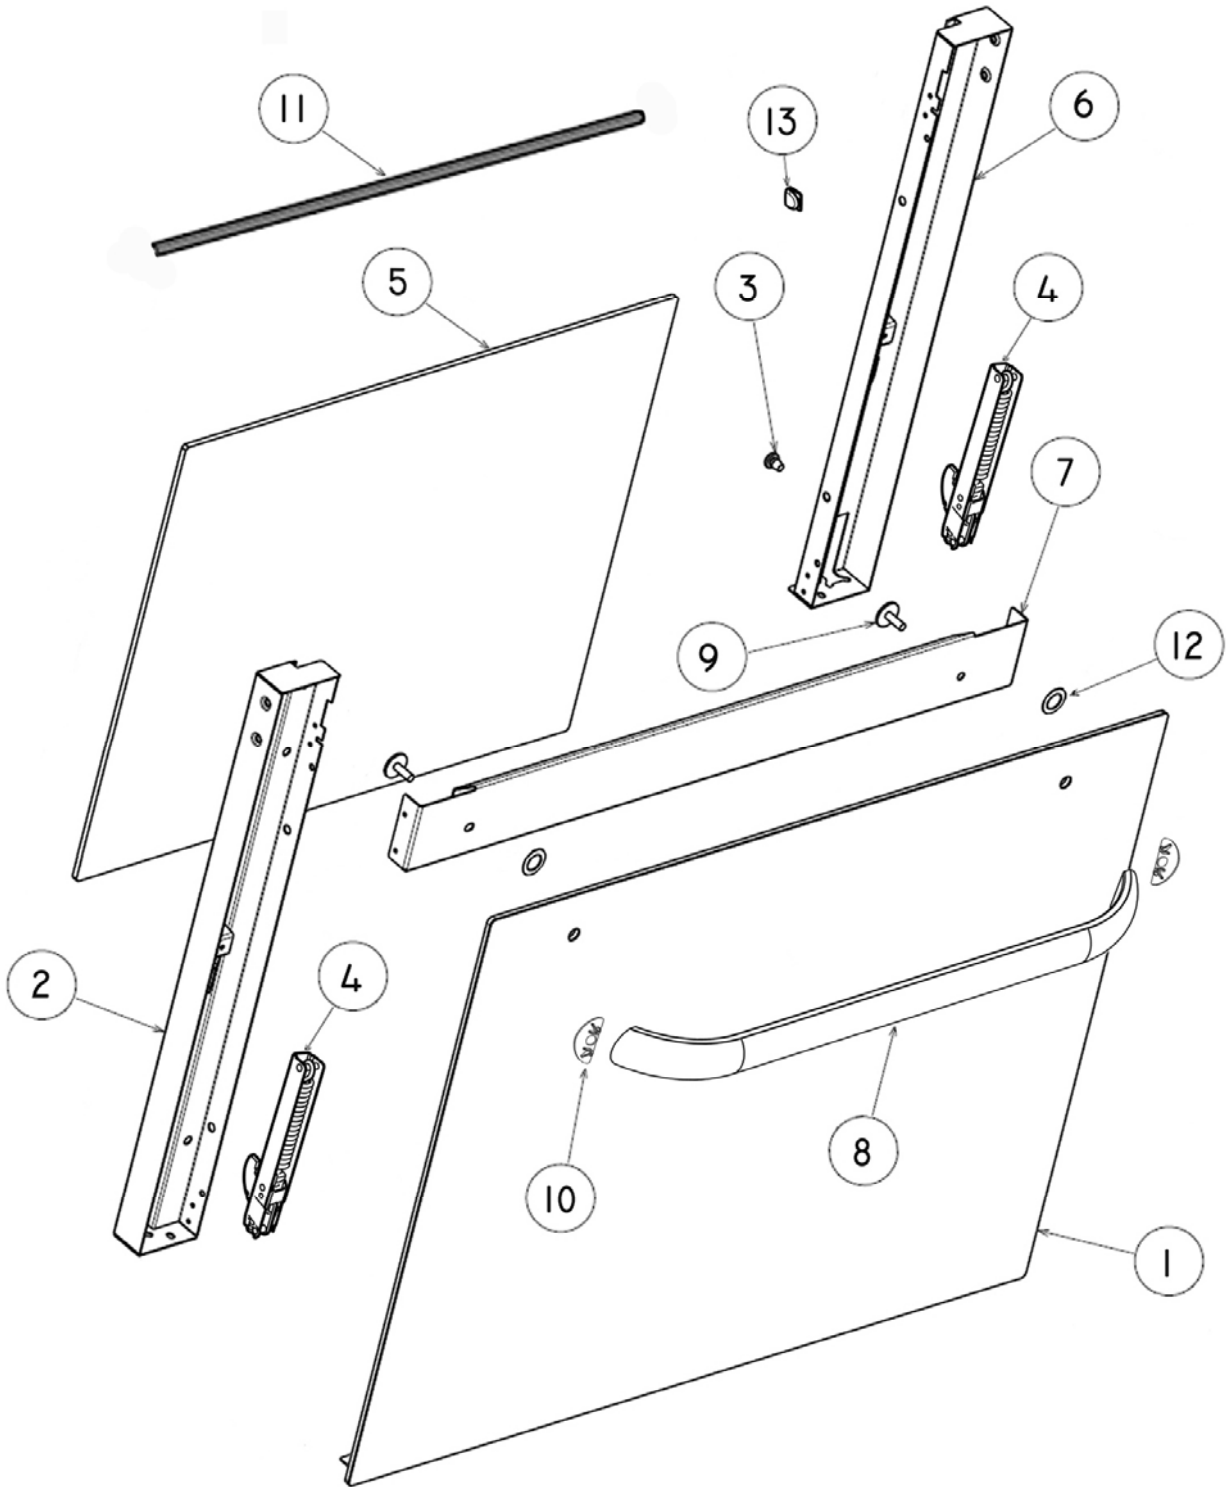

DOOR ASSEMBLY

DOOR ASSEMBLY

REF	PART	DESCRIPTION
1	574867P	GLASS&BRACKET ASSY FULL EL SS
	<i>Includes</i>	<i>BRACKET DOOR LOWER</i>
	<i>Includes</i>	<i>GLASS DOOR FRONT 60 SS ELBA</i>
2	574075P	KIT BRACKET DOOR LH BK
	<i>Includes 574480</i>	<i>GROMMET DOOR BRACKET (4)</i>
3	574145P	GROMMET RUBBER (PKT 12)
4	574528	HINGE DOOR 063107
5	574227P	GLASS DOOR INNER OB60 (SP)
6	574076P	KIT BRACKET DOOR RH BK
	<i>Includes 574480</i>	<i>GROMMET DOOR BRACKET (4)</i>
7	574074	BRACKET DOOR TOP BK
8	574873	HANDLE ELBA 432 CTS SILVER
9	574678P	SCREW HANDLE M5X12 (PKT 2)
10	574701P	SPACER HANDLE ELBA (PKT 2)
11	574124	GASKET DOOR INNER TOP
12	574874P	SPACER ELBA DOOR (PKT 2)
13	574480P	GROMMET DOOR BRACKET (PKT 10)
NI	574479P	NUT SPIRE NO6P (PKT 10)