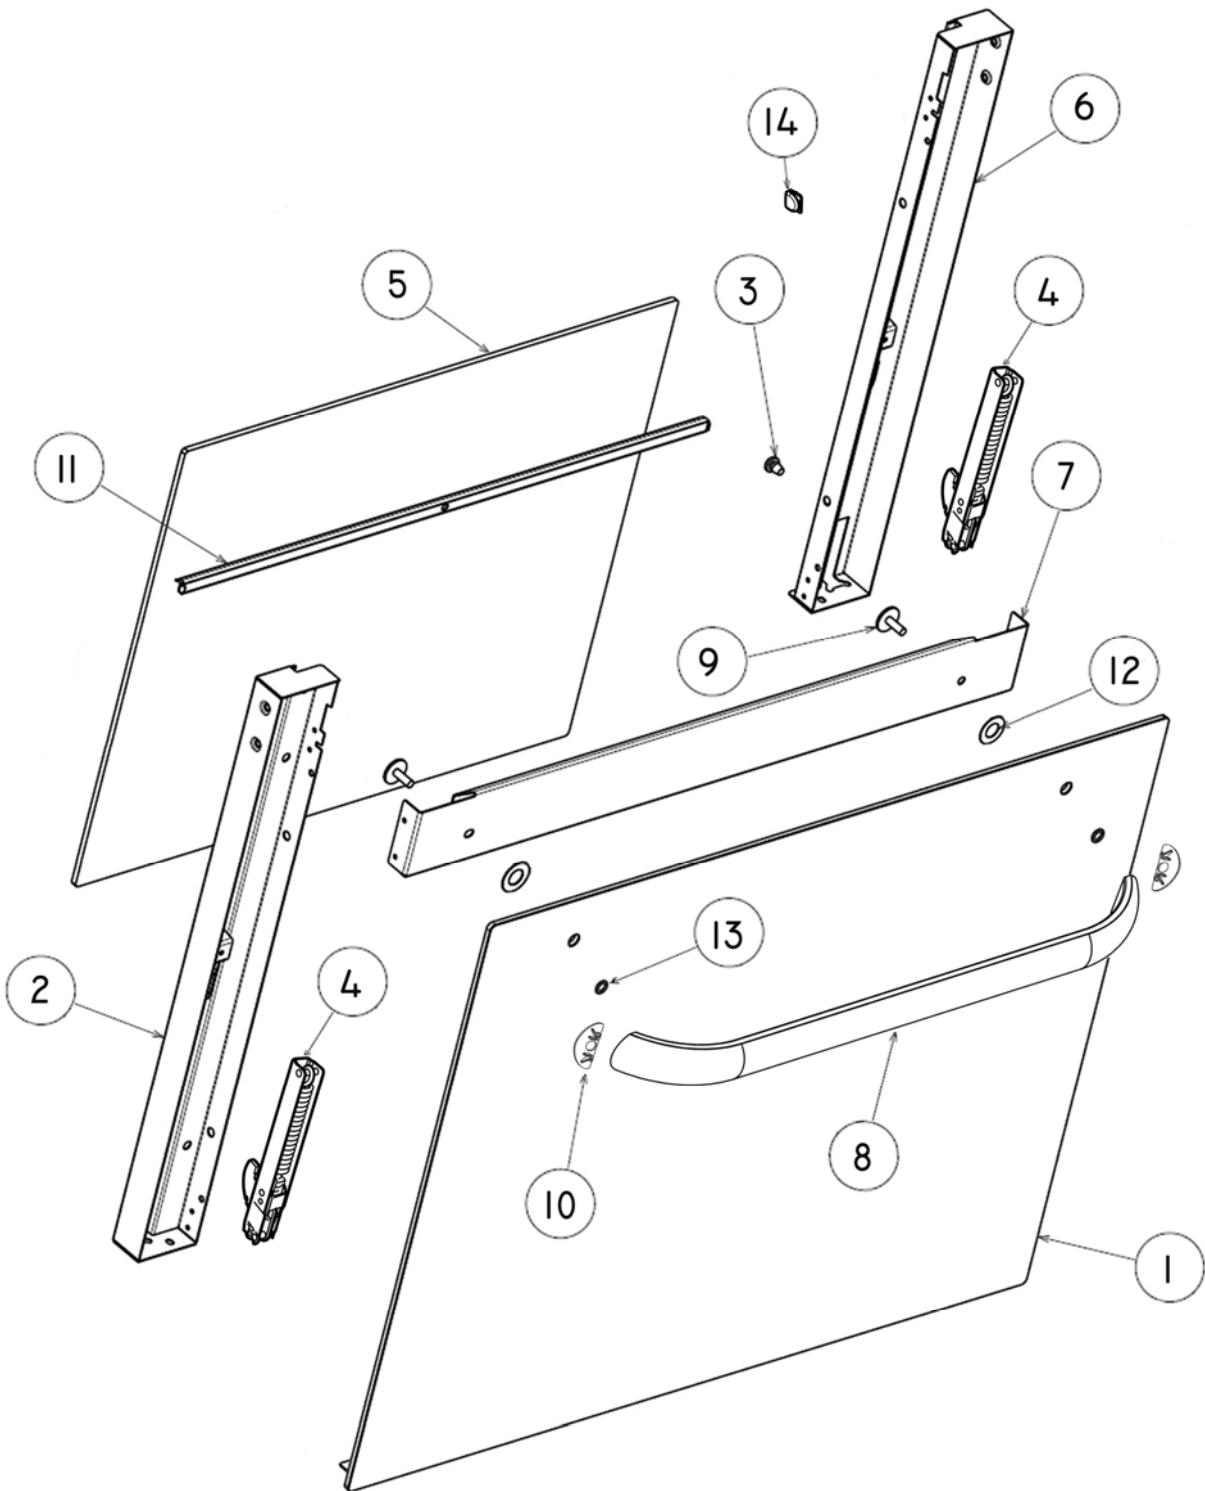

DOOR ASSEMBLY

DWG001369

DOOR ASSEMBLY

REF	PART	DESCRIPTION
1	574617P	GLASS&BRACKET ASSY FULL EL SS
	Includes	BRACKET DOOR LOWER
	Includes	GLASS DOOR FRONT 60 WH ELBA
2	574075P	KIT BRACKET DOOR LH BK
	<i>Includes 574480</i>	<i>GROMMET DOOR BRACKET X 4</i>
3	574145P	GROMMET RUBBER (PKT 12)
4	574528	HINGE DOOR 063107
5	574227P	GLASS DOOR INNER OB60 (SP)
6	574076P	KIT BRACKET DOOR RH BK
	<i>Includes 574480</i>	<i>GROMMET DOOR BRACKET X 4</i>
7	574074	BRACKET DOOR TOP BK
8	574710P	HANDLE ELBA 432 CTS SILVER
9	574678P	SCREW HANDLE M5X12 (PKT 2)
10	574701P	SPACER HANDLE ELBA (PKT 2)
11	574124	GASKET DOOR INNER TOP
12	574146P	WASHER 21 11 0.5 SILICONE (PKT 2)
13	574147P	O RING 9X6X2 (PKT 2)
14	574480P	GROMMET DOOR BRACKET (PKT 10)
NI	574479P	NUT SPIRE NO6P (PKT 10)