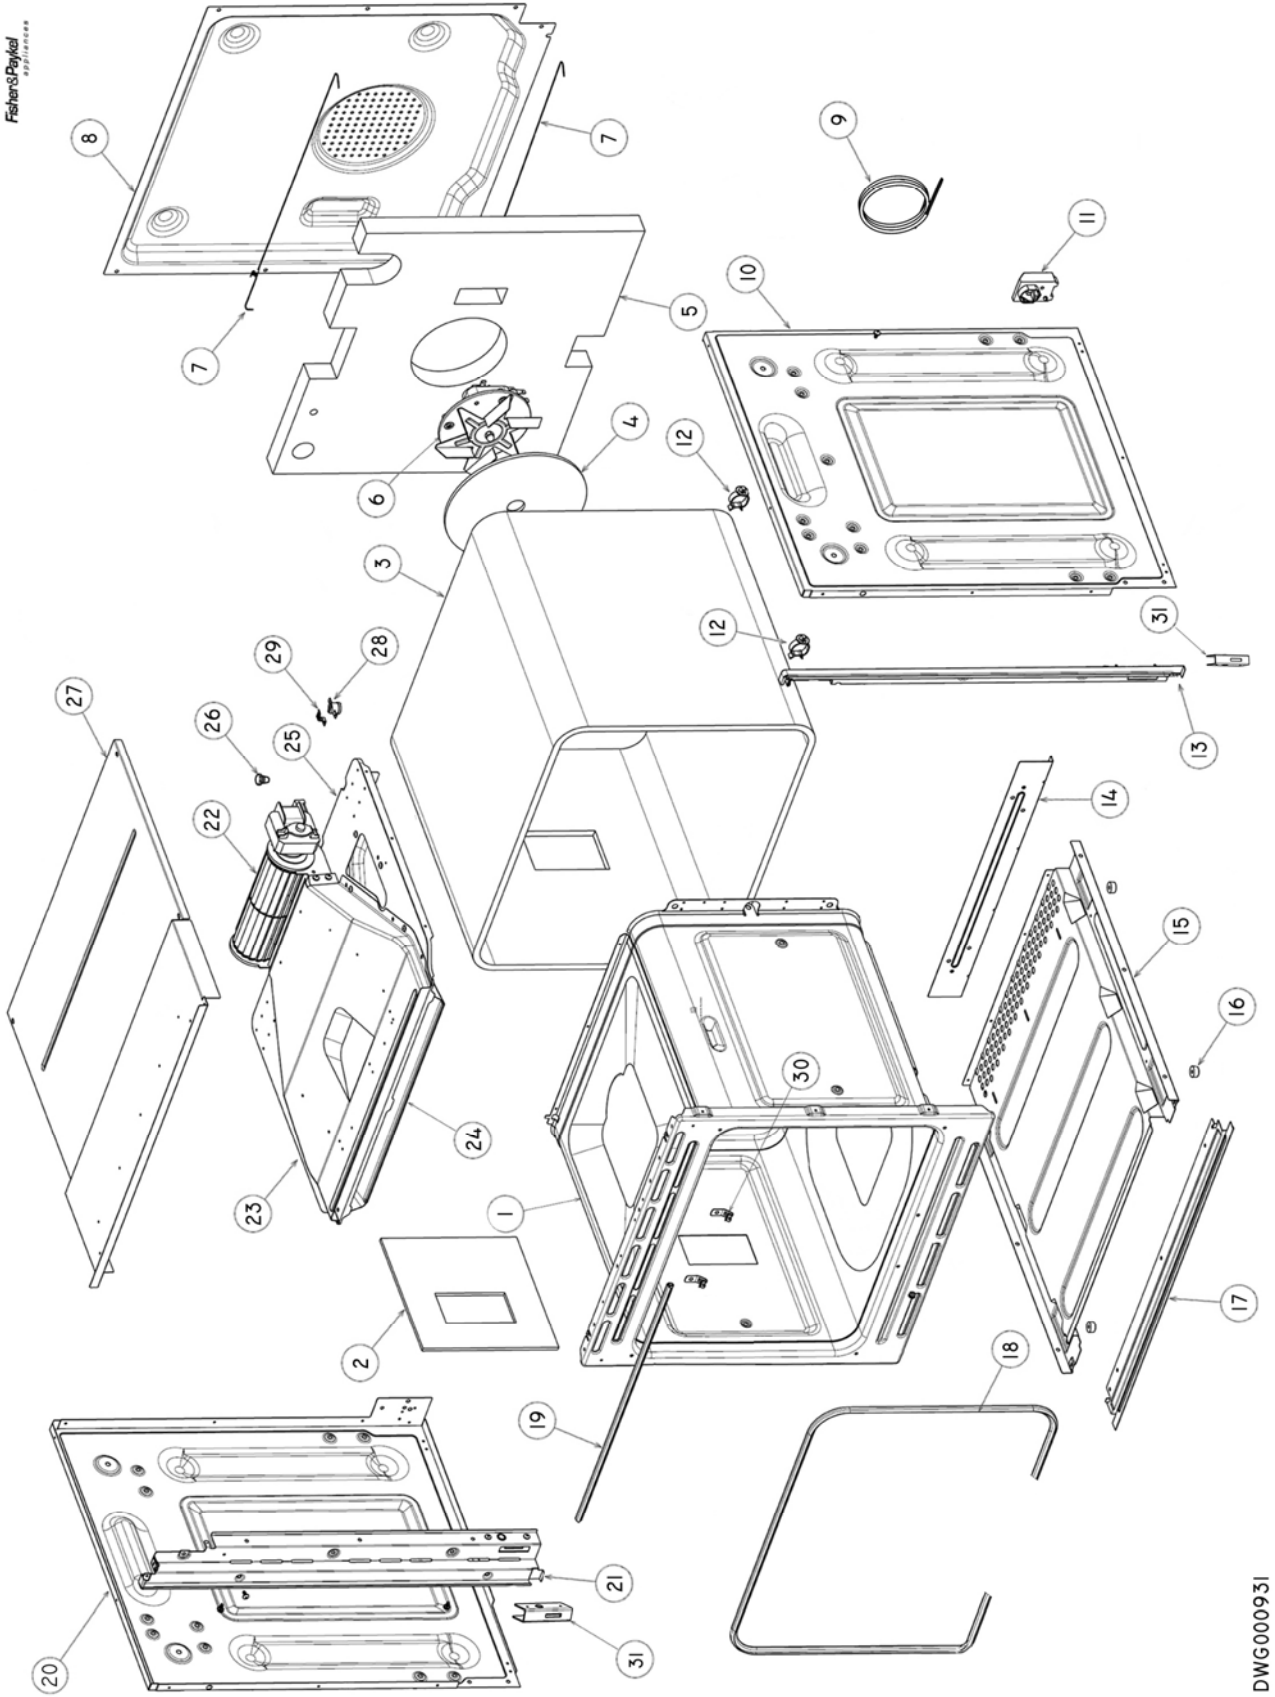

CHASSIS ASSEMBLY

Fisher & Paykel
Appliances

CHASSIS ASSEMBLY

REF	PART	DESCRIPTION
1	574044P	OVEN & FRAME ASSY ENAM 53LT (SP)
2	574071	INSULATION SIDE LAMP
3	574070	INSUL WRAP CLASS B TERMOVER
4	574170	INSUL FAN ASY CLASS B TERMOVER (INSUL & FOIL)
5	574072	INSUL REAR CLASS B TERMOVER
6	574205P	FAN KITSET OVEN OB60 (E) (SP)
	<i>Includes</i>	<i>FAN MOTOR & MOUNTING</i>
	<i>Includes</i>	<i>FAN BLADE</i>
	<i>Includes</i>	<i>NUT</i>
7	574169	SPRING REAR INSUL SUPPORT
8	574092	PANEL REAR
9	574184	FLEX MAINS
10	574086	PANEL RIGHT SIDE
11	574131	TERMINAL BLOCK
12	574148P	CLIP CABLE STANDOFF (PKT 2)
13	574182	TRIM ASSY OVEN FRONT RH BK
	<i>Includes 574149</i>	<i>BRACKET HINGE SUPPORT (REF 31)</i>
14	574073	BRACKET ELEMENT LOWER
15	574078	PANEL BASE
16	574277P	KIT FEET/SCREWS (PKT 4)
	<i>Includes 556636</i>	<i>SCREW ST 7X13 TAB MSH PH ZP</i>
17	574083	TRIM FRAME LOWER BK
18	574424	GASKET OVEN 53LT (CUT)
19	574063	GASKET FRAME
20	574087	PANEL SIDE LEFT
21	574183	TRIM ASSY OVEN FRONT LH BK
	<i>Includes 574149</i>	<i>BRACKET HINGE SUPPORT (REF 31)</i>
22	574202P	FAN COOLING (E) (SP)
23	574079	PANEL VENTING UPPER
24	574081	PANEL VENTING LOWER
25	574080	PANEL VENTING MIDDLE
26	574145P	GROMMET RUBBER (PKT 10)
27	574215	PANEL TOP
28	574090	LIMITER 120 CAMPINI
29	574132	CLIP LIMITER
30	574214	CLIP THERMST TUBE HINGED ELMNT
31	574149	BRACKET HINGE SUPPORT