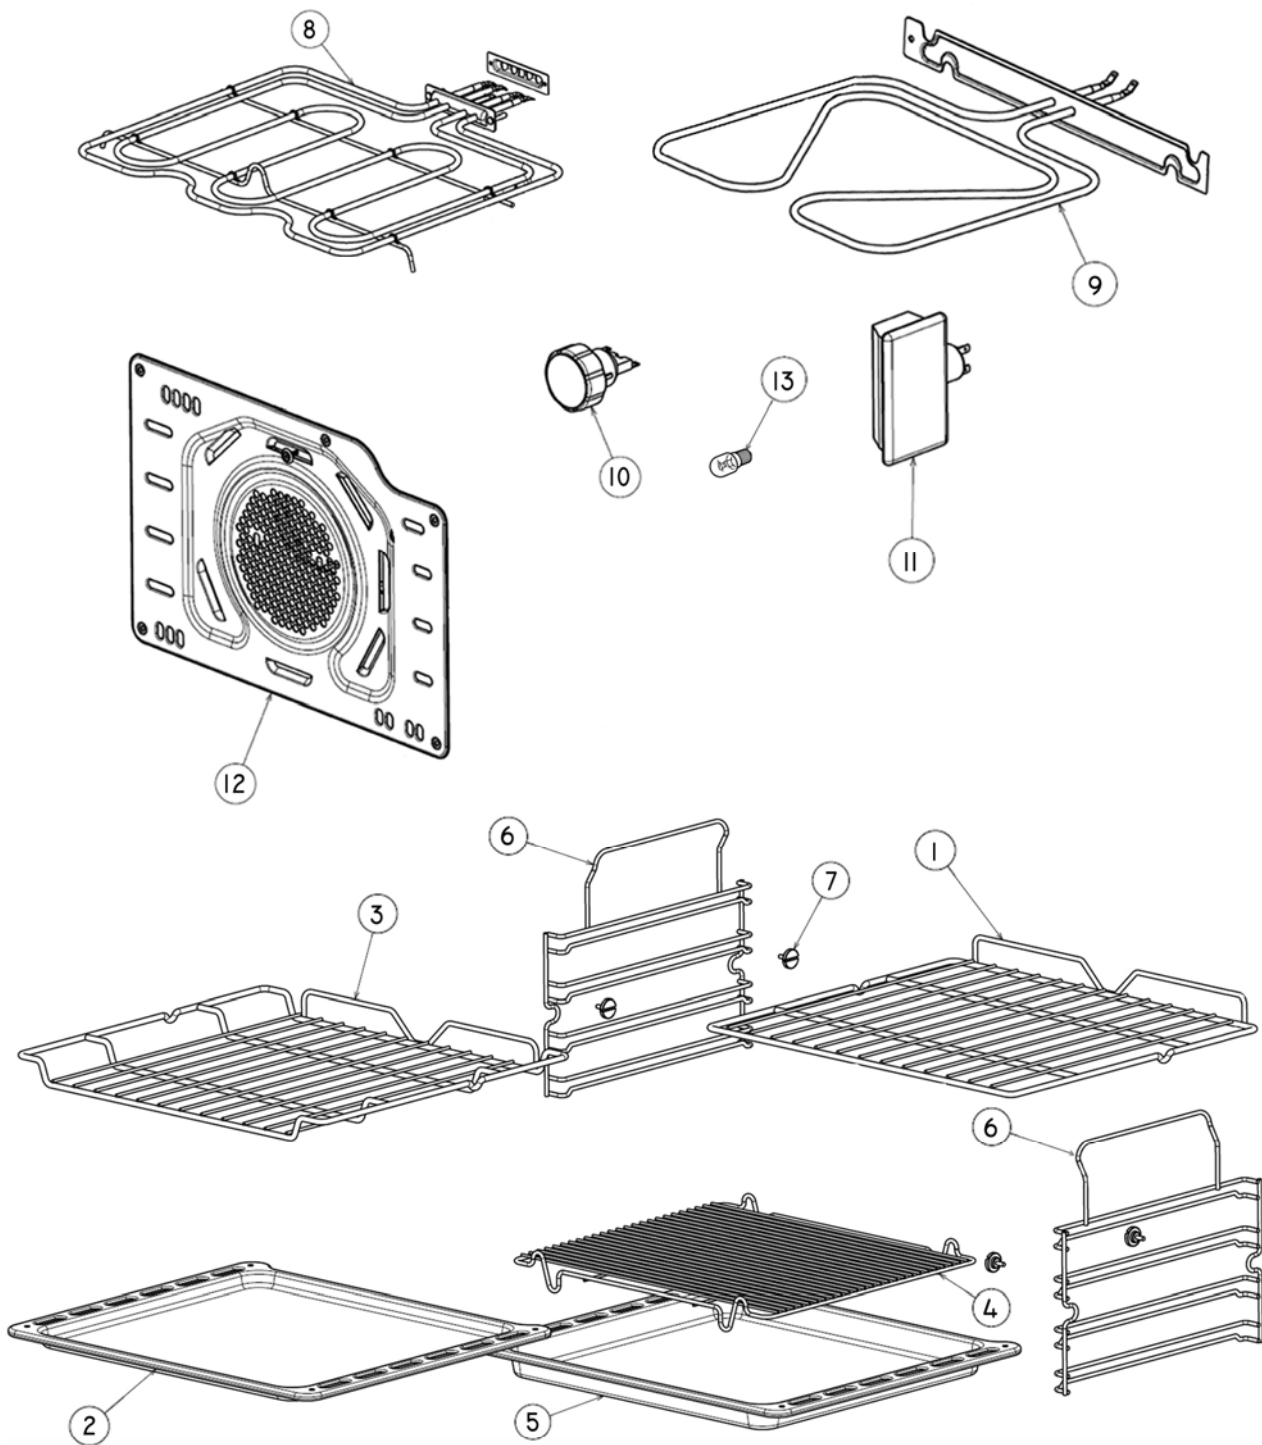

ELEMENTS AND ACCESSORIES

ELEMENTS AND ACCESSORIES

REF	PART	DESCRIPTION
1	574250	RACK BAKE OB60
2	574095P	TRAY BAKING BRUSHED (SP)
3	574251	RACK STEPDOWN OB60
4	574099	RACK GRILL INSERT OB60
5	574094P	TRAY BAKING ENAM GPHT (SP)
6	574188	SIDE RACK
7	574141P	SCREW SIDE WIRE RACK (PKT 4)
8	574067	ELEMENT TOP ASSY HINGED OB60
9	574158	ELEMENT BAKE ASSY ON60 CLASS B
10	574065P	LAMP ASSY REAR 77.222 (25W) (SP)
	<i>Includes 573235</i>	<i>LAMP FLOODLIGHT 230V 252 SES)</i>
11	574066P	LAMP ASSY SIDE 77.722.2104.23 (SP)
	<i>Includes 573235</i>	<i>LAMP FLOODLIGHT 230V 252 SES)</i>
12	574118	SHROUD FAN OB60 ENAM GPHT
13	573235	LAMP FLOODLIGHT 230V 252 SES
NI	89098	ACPROD SC SIDE PANELS OB60 V1
NI	542061	BOOK SERVICE & WARRANTY
NI	599490	BOOK USR/INSTL OB6 MULTI EL NZ