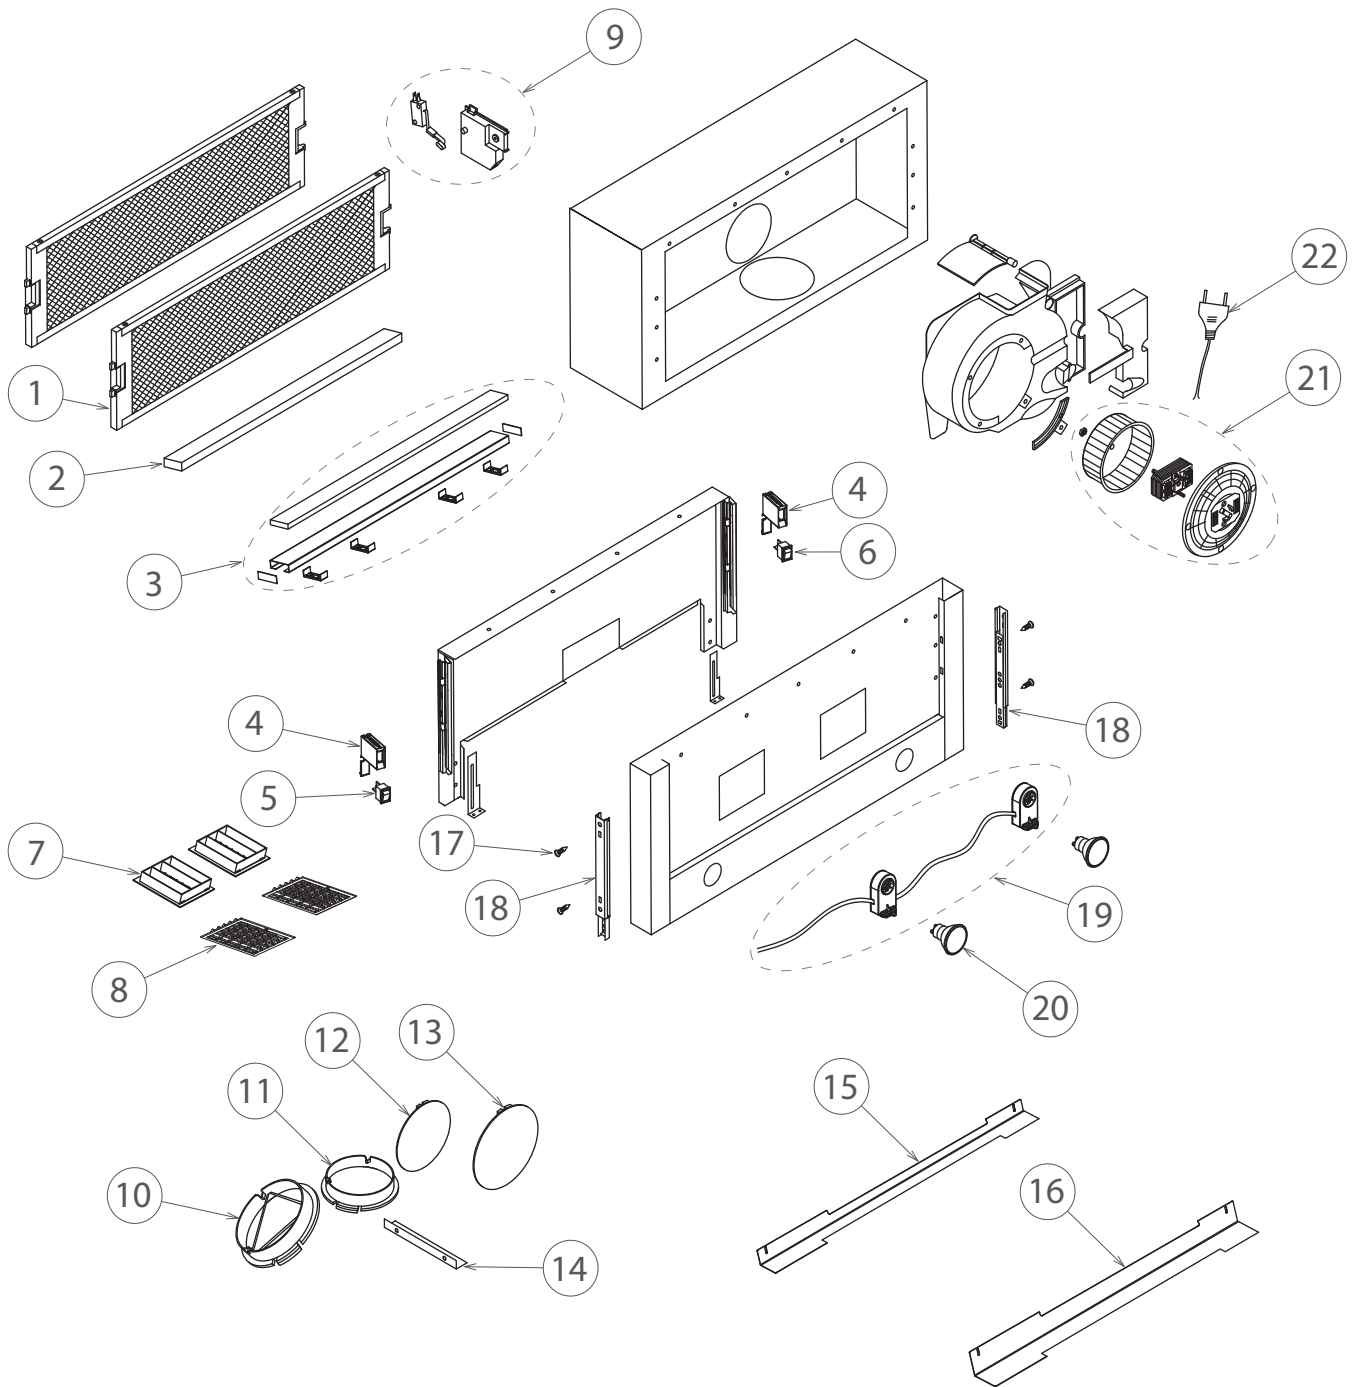

PO Box 798, Cleveland, QLD 4163
A.C.N. 003 3335 171
19 Enterprise Street Cleveland,
QLD 4163
Australia

tel: (07) 3826 9100
fax: (07) 3826 9164
email: customer.care@fp.com.au

3 RANGE HOOD ASSEMBLY

REF.	PART NUMBER	PART DESCRIPTION
1	792392	FILTER ALUMINIUM 90
2	792406	HANDLE STAINLESS STEEL 90
3	792395	HANDLE WHITE GLASS (HS90)
4	792410	SWITCH BOX
5	792437	SWITCH LIGHT 2 POSITION
6	792438	SWITCH LIGHT 3 POSITION
7	792390	FILTER CHARCOAL 60 / 90
8	792411	GRILL INLET
9	792414	MICRO SWITCH ASSEMBLY
10	792416	VENT OUTLET F2060
11	792447	ADAPTOR OUTLET VENT 100MM
12	792448	COVER OUTLET VENT 100MM
13	792449	COVER OUTLET VENT F2060
14	792415	BRACKET SUPPORT
15	792444	BRACKET SUPPORT SMALL 90CM
16	792442	BRACKET SUPPORT 90CM
17	792408	SCREW COUNTERSUNK
18	792409	GUIDE TELESCOPIC
19	792440	LAMPHOLDER ASSY GU10
20	791822	LAMP HALOGEN 50W RANGEHOOD
21	792412	MOTOR FAN COVER ASSY TF5260 LH
22	792439	POWER CORD AA
NI	792489	SCREWS INSTALLATION HS60 HS90
NI	590484	BOOK USE INSTL HS60 HS90 FP AA