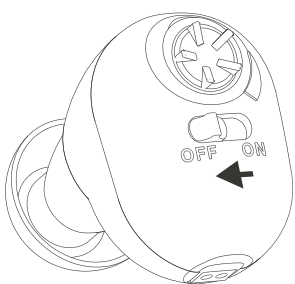

TURN OFF HEARING AID

8

Switch the [ON/OFF Switch] to " OFF " to turn OFF the hearing aid.

⚠ Switch OFF the hearing aid if it is not in use.

⚠ Charge the hearing aid for at least 6 hours if it has not been used and charged for a long time. Charge the battery often to prevent it from dying.

SAFETY INSTRUCTIONS

1. This device is suitable for mild to moderately severe hearing loss only, and not suitable for patients with tympanitis or ear pyogenesis.
2. Avoid listening at high volume for a long period of time to avoid possible hearing damage.
3. Stop using immediately if you feel any discomfort.
4. Maintain your device all the time. Avoid the ear tip and microphone being blocked by foreign objects, as it will affect the result of sound amplification.
5. Avoid shaking or dropping your device.
6. Do not keep your device in an environment of high humidity or high temperature.
7. Charge your device regularly to avoid battery overdischarge.
8. Keep out of reach of children.

SPECIFICATIONS

Charging Time	Approx. 2 - 3 hours
Usage Time	Approx. 25 - 30 hours

hopewell / since 1985

hopewell-living.uk