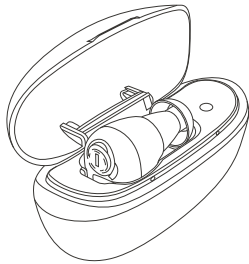

CHARGING

2

Place the hearing aid into the charging case.

3