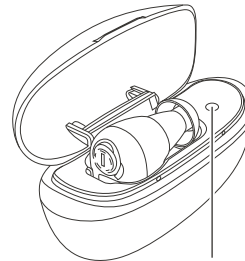

Charging indicator

- Indicator turns red while charging.
- Indicator turns green when fully charged.

⚠ Charge device for 6 hours the first time.