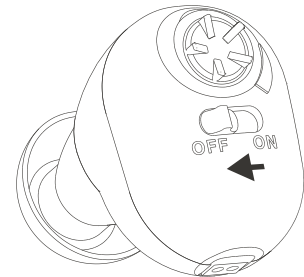

User Guide

HAP-81U

CHARGING

1

Make sure the [ON/OFF Switch] is switched to " OFF " before charging.