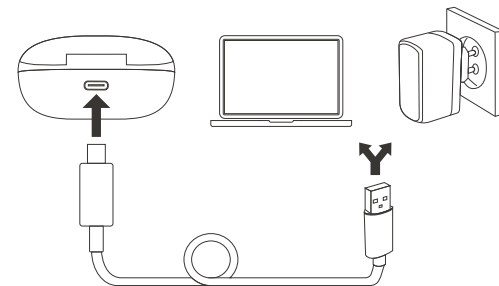

Connect the charging case to a computer or wall charger using the USB cable connected to charge the hearing aid.

4