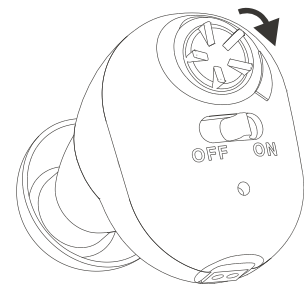

ADJUST VOLUME

7

Slowly rotate the [Volume Knob] clockwise to turn the volume up until the loudness suits you best.