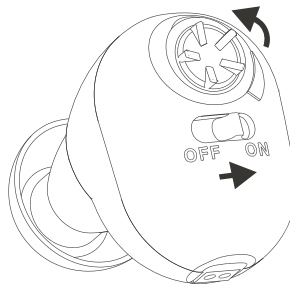

TURN ON HEARING AID

6

- Rotate the [Volume Knob] anticlockwise to minimal before use.
- Switch the [ON/OFF Switch] to " ON " to turn ON the hearing aid.