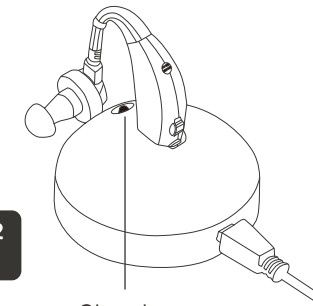

Charging indicator