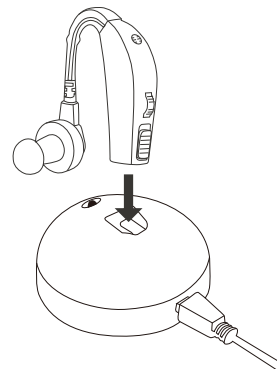

Insert the hearing aid in the charging dock.

3