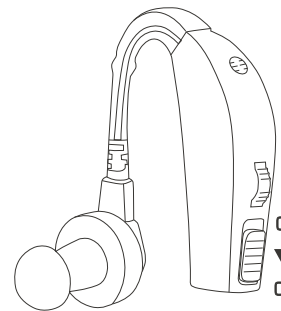

User Guide

HAP-73U

CHARGING

1

Switch the [ON/OFF Switch] to " OFF " to turn OFF the hearing aid.

2