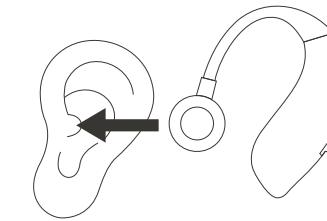

WEAR HEARING AID

5

Insert the hearing aid over the top of your ear.

⚠ Choose a correct ear tip size. A whistling sound may occur if the tip is not firmly inserted into your ear.