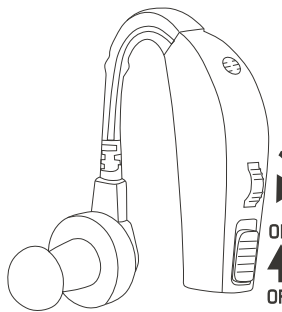

TURN ON HEARING AID

6

- Turn the volume to " 1 " before use.
- Switch the [ON/OFF Switch] to " ON " to turn ON the hearing aid.