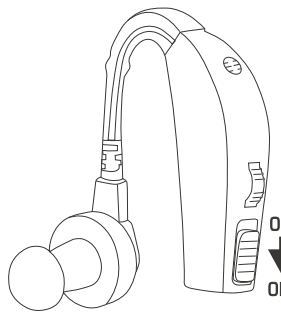

TURN OFF HEARING AID

8

Switch the [ON/OFF Switch] to " OFF " to turn OFF the hearing aid.

⚠ Switch OFF the hearing aid if it is not in use.

⚠ Charge the hearing aid for at least 6 hours if it has not been used and charged for a long time. Charge the battery often to prevent it from dying.

SAFETY INSTRUCTIONS

1. This device is suitable for mild to moderately severe hearing loss only, and not suitable for patients with tympanitis or ear pyogenesis.
2. Avoid listening at high volume for a long period of time to avoid possible hearing damage.
3. Stop using immediately if you feel any discomfort.
4. Maintain your device all the time. Avoid the ear tip and microphone being blocked by foreign objects, as it will affect the result of sound amplification.
5. Avoid shaking or dropping your device.
6. Do not keep your device in an environment of high humidity or high temperature.
7. Charge your device regularly to avoid battery overdischarge.
8. Keep out of reach of children.

SPECIFICATIONS

Charging Time	Approx. 2 - 3 hours
Usage Time	Approx. 12 - 18 hours

hopewell / since 1985

hopewell-living.uk