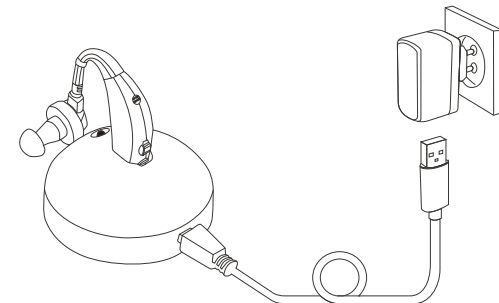

Charge the charging dock using the USB cable connected to a computer or wall charger.

4

- Indicator turns red while charging.
- Indicator turns yellow when fully charged.

⚠ Charge device for 12 hours the first time.