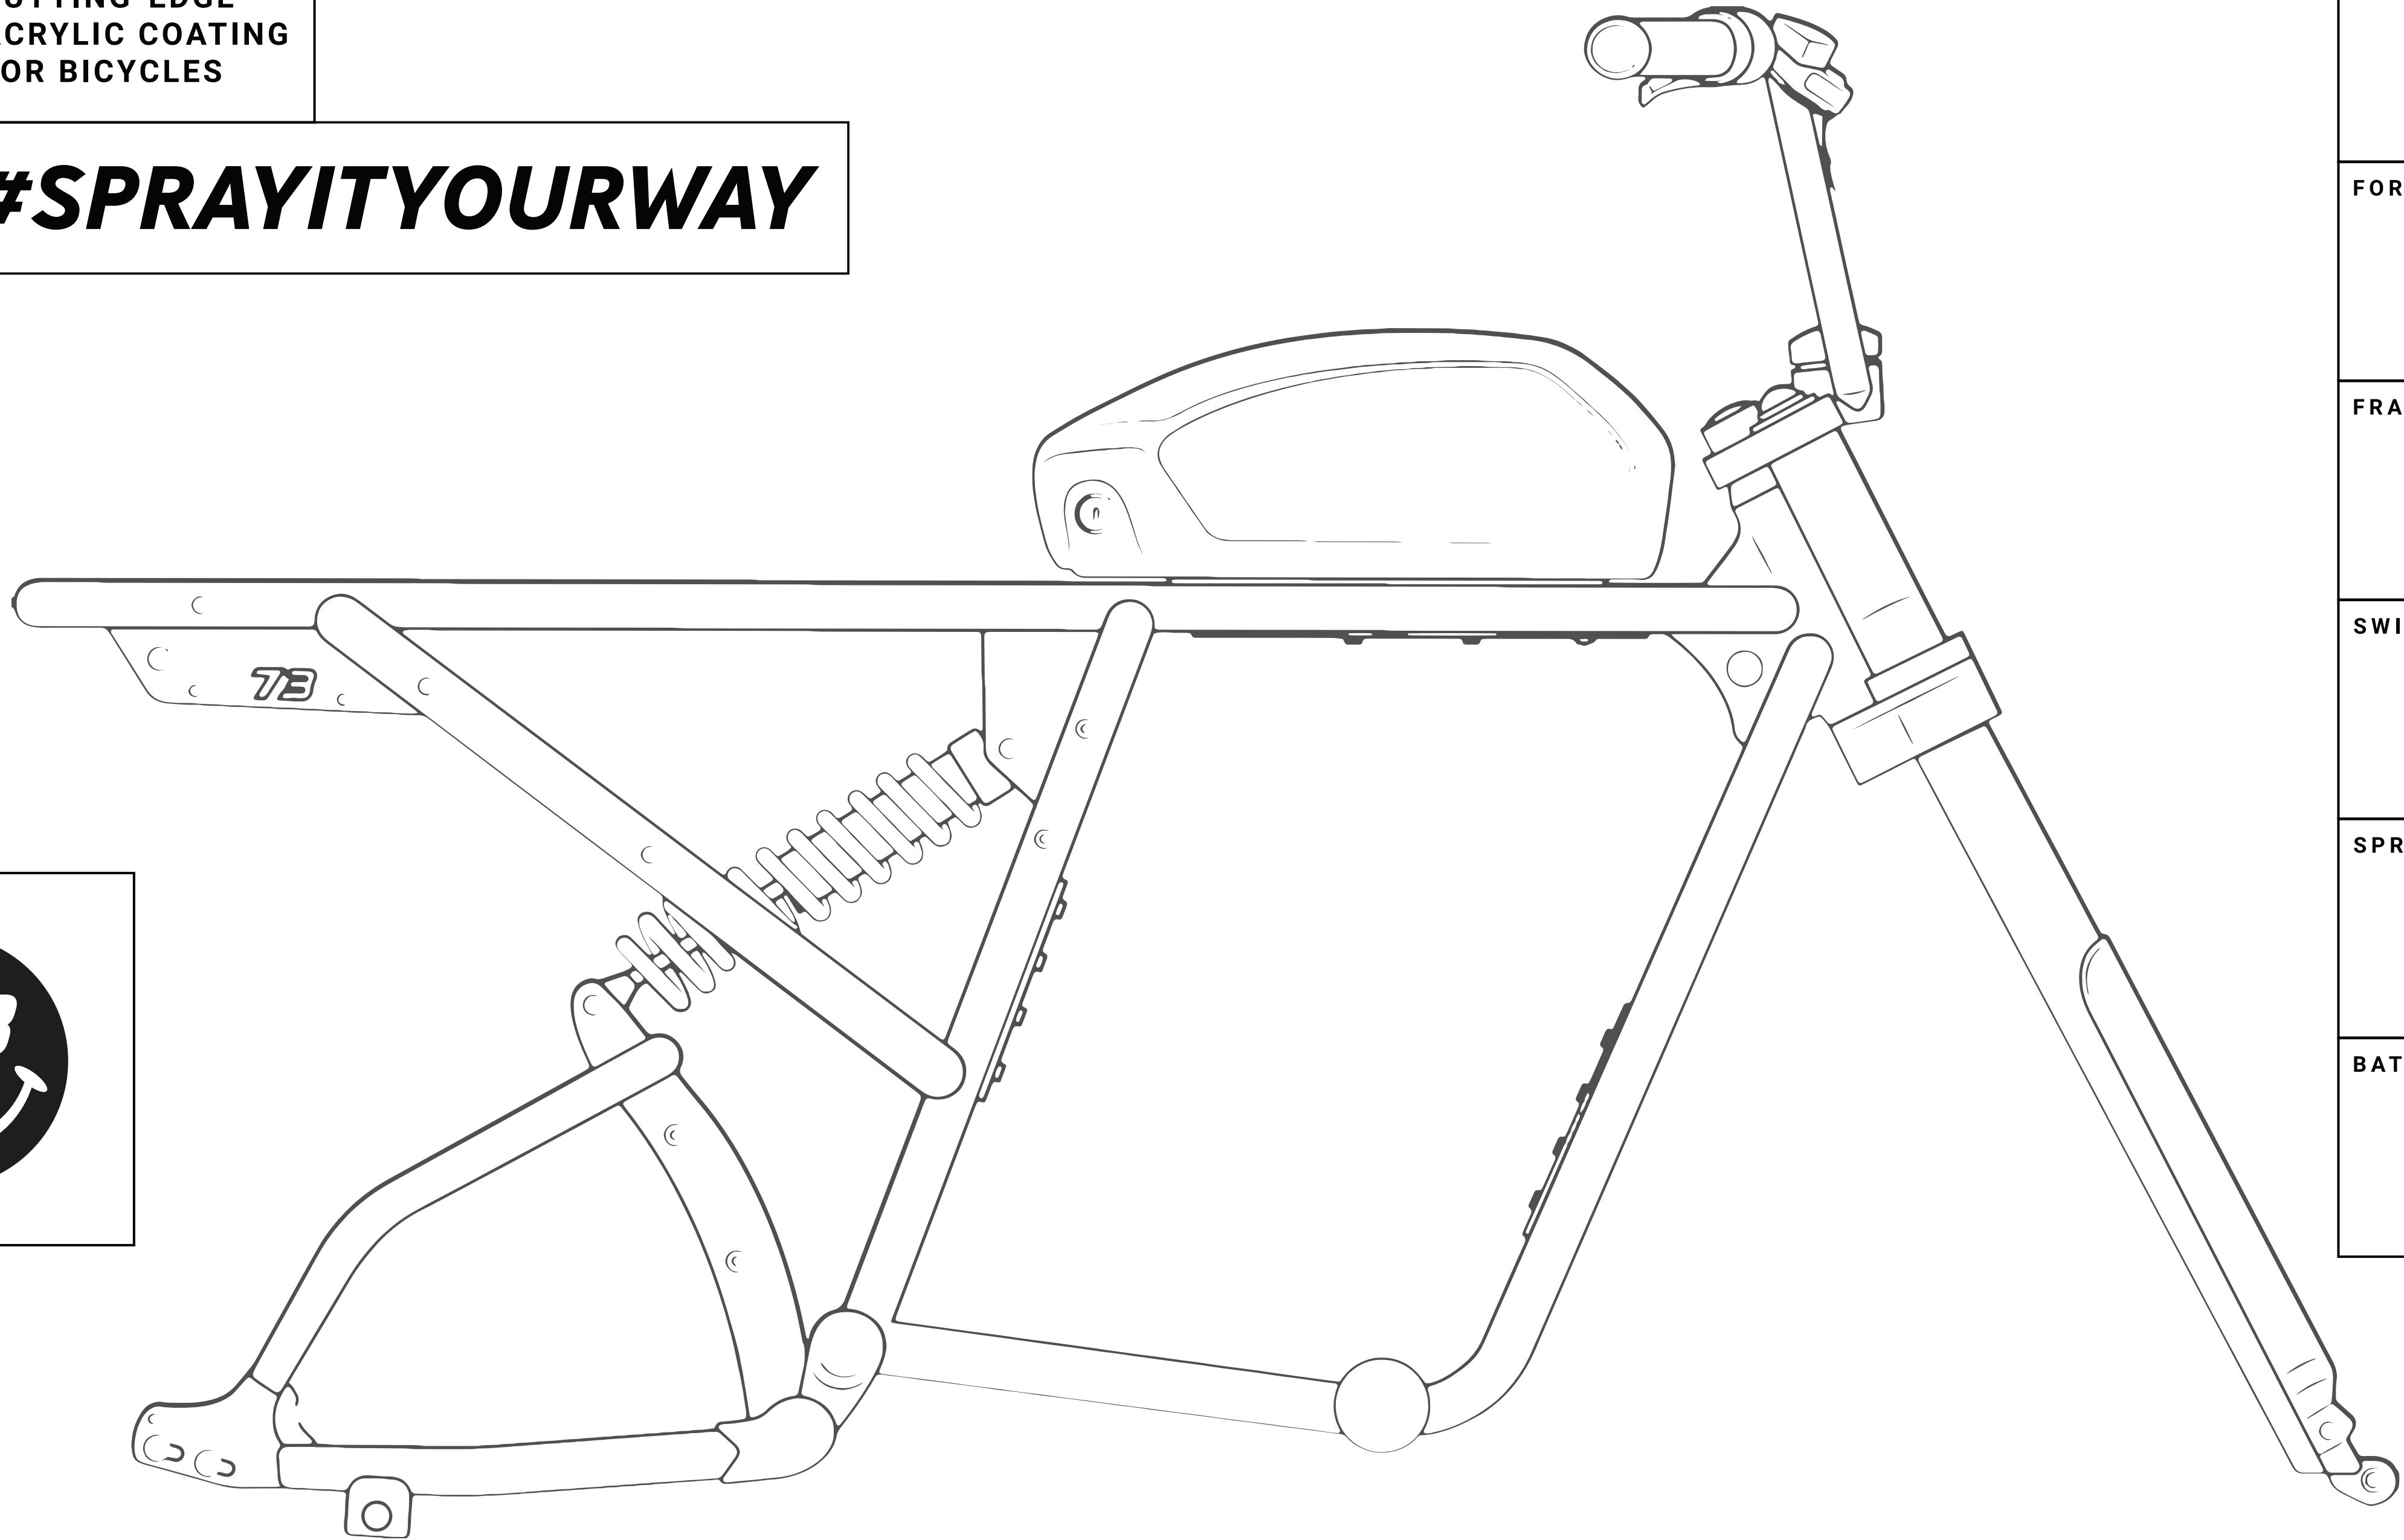

# Spray. Bike

CUTTING-EDGE  
ACRYLIC COATING  
FOR BICYCLES

**#SPRAYITYOURWAY**

HANDLEBAR

FORK LEGS

FRAME

SWINGARM

SPRING