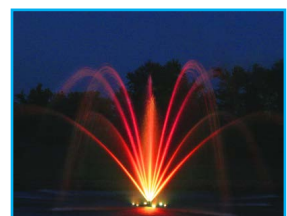

Amber

Blue

White

Green

Red

LED Puck Lights

This is set of 8 LED puck lights designed to nest into the float of Kasco's xStream Decorative Floating Fountains and the 1/2HP and 3/4HP J Series Decorative Fountains and VFX Series Aerating Fountains. These super efficient, low-voltage white lights will dramatically extend the enjoyment of your water display.