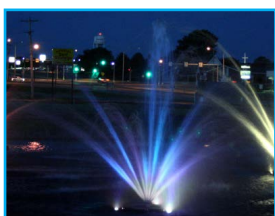

LED Lights in Composite Housings

Flexible, affordable, and brilliant LED lighting packages for your Kasco J Series Decorative Fountains, VFX Series Aerating Fountains and AF Series Aerators. Designed and engineered with our one-piece composite housing with ultrasonic weld, these are the most durable fountain and aerator illuminating lights on the market. Each fixture includes its own splitter cap allowing customers to leave the main power cord in the water along with the unit power cord when fixtures are pulled for service.

- Displays classic white color and includes red, green, blue and amber lenses
- Available as a 3 fixture (1/2HP-2HP units) or 6 fixture (2HP-5HP units) kit
- Each kit includes fixtures, power cord, lenses and lens caps
- Systems run on 120Vac 60Hz power, each 11 watt fixture is rated at 910 lumens
- 1-piece composite housing ensures water-tight operation
- Lens is secured with cutting-edge technology for leak-free assembly
- Durable construction ensures many hours of enjoyment
- Includes all necessary mounting hardware
- 2 year warranty

LED Lights in Stainless Steel Housings

The ultimate lighting solution for your Kasco J Series Decorative Fountains, VFX Series Aerating Fountains and AF Series Aerators. These rugged kits feature durable stainless steel housings and are available for 1/2HP-7.5HP fountains and aerators.