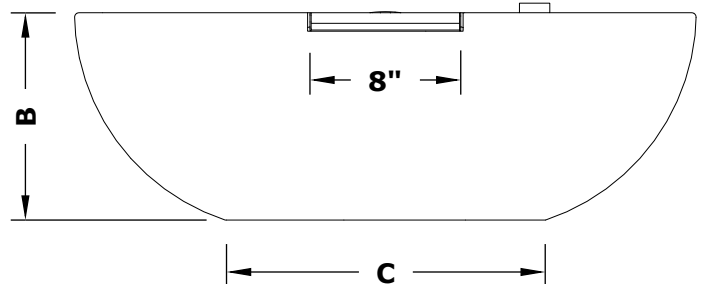

SEDONA FIRE WATER BOWL- GFRC CONCRETE

ISOMETRIC VIEW

TOP VIEW

RIGHT SIDE VIEW

FRONT SIDE VIEW

SKU	A	B	C	D	E	BTU
OPT-27RFWM	27"	10"	12"	1.75"	8"	45,000
OPT-27RFWE12V	27"	10"	12"	1.75"	8"	45,000
OPT-33RFWM	33"	11"	18"	2"	12"	65,000
OPT-33RFWE12V	33"	11"	18"	2"	12"	65,000

Includes: Pan, Burner, Key Valve, Whistle Free Hoses, Black Lava Rock.

Fire Bowl Material: GFRC Concrete
 Finish: Smooth Finish
 Pan Material: 304 Stainless Steel
 Burner Material: 304 Stainless Steel

12V ELECTRONIC IGNITION
 ANSI Z21.97-(2017) / CSA 2.41-(2017)

SEDONA FIRE WATER BOWL COMPONENT OVERVIEW

ISOMETRIC VIEW

FRONT SIDE VIEW

12V ELECTRONIC IGNITION

ANSI Z21.97-(2017) / CSA 2.41-(2017)