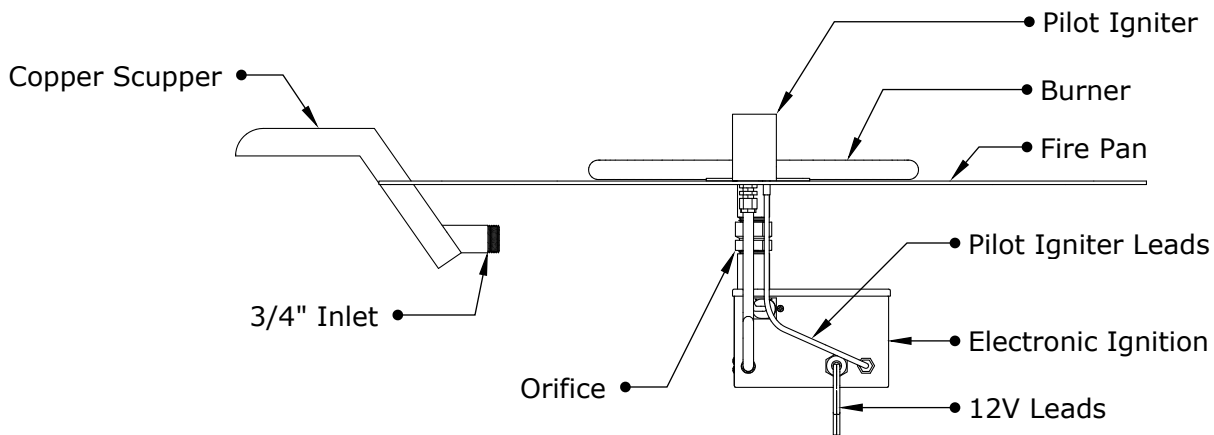

SEDONA FIRE WATER BOWL- GFRC CONCRETE

ISOMETRIC VIEW

TOP VIEW

RIGHT SIDE VIEW

FRONT SIDE VIEW

SKU	A	B	C	D	E	BTU
OPT-27RFWM	27"	10"	12"	1.75"	8"	45,000
OPT-27RFWE12V	27"	10"	12"	1.75"	8"	45,000
OPT-33RFWM	33"	11"	18"	2"	12"	65,000
OPT-33RFWE12V	33"	11"	18"	2"	12"	65,000

Includes: Pan, Burner, Key Valve, Whistle Free Hoses, Black Lava Rock.

Fire Bowl Material: GFRC Concrete
 Finish: Smooth Finish
 Pan Material: 304 Stainless Steel
 Burner Material: 304 Stainless Steel

12V ELECTRONIC IGNITION
 ANSI Z21.97-(2017) / CSA 2.41-(2017)

SEDONA FIRE WATER BOWL COMPONENT OVERVIEW

ISOMETRIC VIEW

FRONT SIDE VIEW

12V ELECTRONIC IGNITION

ANSI Z21.97-(2017) / CSA 2.41-(2017)