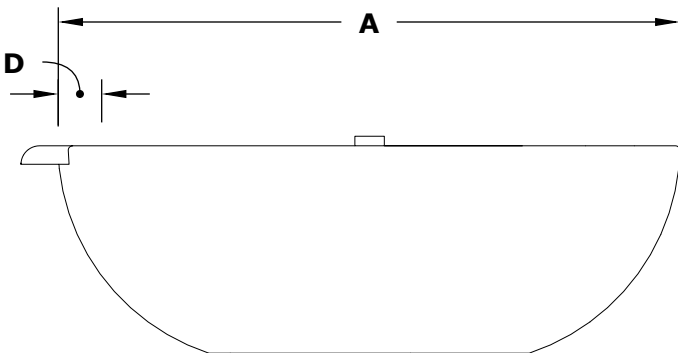

SEDONA FIRE WATER BOWL- GFRC CONCRETE

ISOMETRIC VIEW

TOP VIEW

RIGHT SIDE VIEW

FRONT SIDE VIEW

SKU	A	B	C	D	E	BTU
OPT-27RFWM	27"	10"	12"	1.75"	8"	45,000
OPT-27RFWE12V	27"	10"	12"	1.75"	8"	45,000
OPT-33RFWM	33"	11"	18"	2"	12"	65,000
OPT-33RFWE12V	33"	11"	18"	2"	12"	65,000

Includes: Pan, Burner, Key Valve, Whistle Free Hoses, Black Lava Rock.

Fire Bowl Material: GFRC Concrete
 Finish: Smooth Finish
 Pan Material: 304 Stainless Steel
 Burner Material: 304 Stainless Steel

12V ELECTRONIC IGNITION
 ANSI Z21.97-(2017) / CSA 2.41-(2017)

SEDONA FIRE WATER BOWL COMPONENT OVERVIEW

ISOMETRIC VIEW

FRONT SIDE VIEW

12V ELECTRONIC IGNITION

ANSI Z21.97-(2017) / CSA 2.41-(2017)