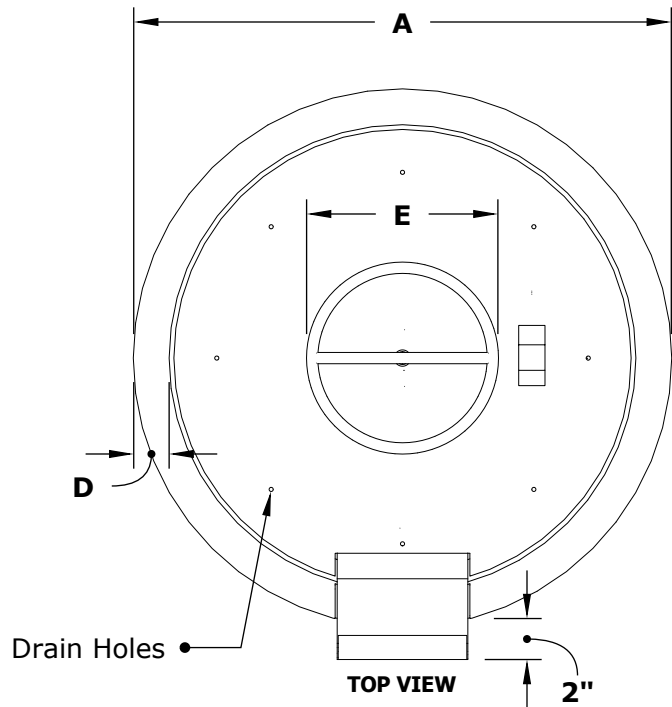

SEDONA FIRE WATER BOWL- GFRC CONCRETE

ISOMETRIC VIEW

TOP VIEW

RIGHT SIDE VIEW

FRONT SIDE VIEW

SKU	A	B	C	D	E	BTU
OPT-27RFWM	27"	10"	12"	1.75"	8"	45,000
OPT-27RFWE12V	27"	10"	12"	1.75"	8"	45,000
OPT-33RFWM	33"	11"	18"	2"	12"	65,000
OPT-33RFWE12V	33"	11"	18"	2"	12"	65,000

Includes: Pan, Burner, Key Valve, Whistle Free Hoses, Black Lava Rock.

Fire Bowl Material: GFRC Concrete
 Finish: Smooth Finish
 Pan Material: 304 Stainless Steel
 Burner Material: 304 Stainless Steel

12V ELECTRONIC IGNITION
 ANSI Z21.97-(2017) / CSA 2.41-(2017)

SEDONA FIRE WATER BOWL COMPONENT OVERVIEW

ISOMETRIC VIEW

FRONT SIDE VIEW

12V ELECTRONIC IGNITION

ANSI Z21.97-(2017) / CSA 2.41-(2017)