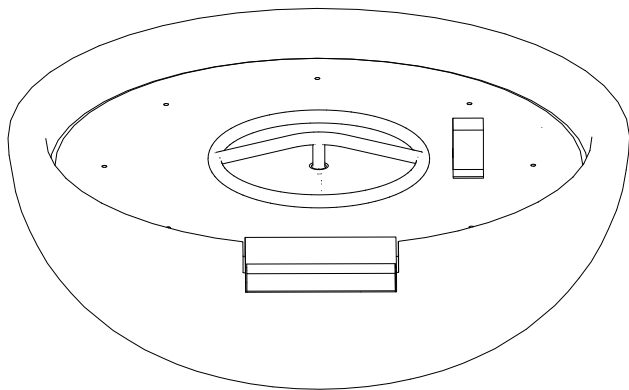

SEDONA FIRE WATER BOWL- GFRC CONCRETE

ISOMETRIC VIEW

TOP VIEW

RIGHT SIDE VIEW

FRONT SIDE VIEW

SKU	A	B	C	D	E	BTU
OPT-27RFWM	27"	10"	12"	1.75"	8"	45,000
OPT-27RFWE12V	27"	10"	12"	1.75"	8"	45,000
OPT-33RFWM	33"	11"	18"	2"	12"	65,000
OPT-33RFWE12V	33"	11"	18"	2"	12"	65,000

Includes: Pan, Burner, Key Valve, Whistle Free Hoses, Black Lava Rock.

Fire Bowl Material: GFRC Concrete
 Finish: Smooth Finish
 Pan Material: 304 Stainless Steel
 Burner Material: 304 Stainless Steel

12V ELECTRONIC IGNITION
 ANSI Z21.97-(2017) / CSA 2.41-(2017)

SEDONA FIRE WATER BOWL COMPONENT OVERVIEW

ISOMETRIC VIEW

FRONT SIDE VIEW

12V ELECTRONIC IGNITION

ANSI Z21.97-(2017) / CSA 2.41-(2017)