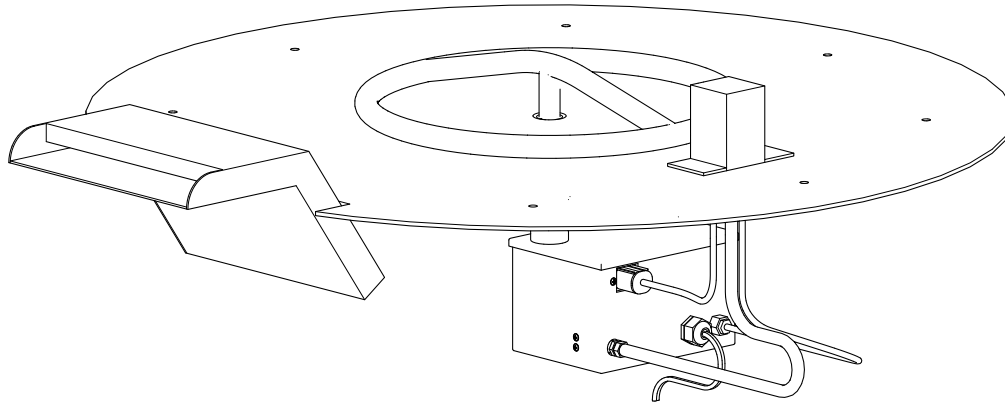

SEDONA FIRE WATER BOWL- GFRC CONCRETE

ISOMETRIC VIEW

TOP VIEW

RIGHT SIDE VIEW

FRONT SIDE VIEW

SKU	A	B	C	D	E	BTU
OPT-27RFWM	27"	10"	12"	1.75"	8"	45,000
OPT-27RFWE12V	27"	10"	12"	1.75"	8"	45,000
OPT-33RFWM	33"	11"	18"	2"	12"	65,000
OPT-33RFWE12V	33"	11"	18"	2"	12"	65,000

Includes: Pan, Burner, Key Valve, Whistle Free Hoses, Black Lava Rock.

Fire Bowl Material: GFRC Concrete
 Finish: Smooth Finish
 Pan Material: 304 Stainless Steel
 Burner Material: 304 Stainless Steel

12V ELECTRONIC IGNITION
 ANSI Z21.97-(2017) / CSA 2.41-(2017)

SEDONA FIRE WATER BOWL COMPONENT OVERVIEW

ISOMETRIC VIEW

FRONT SIDE VIEW

12V ELECTRONIC IGNITION

ANSI Z21.97-(2017) / CSA 2.41-(2017)