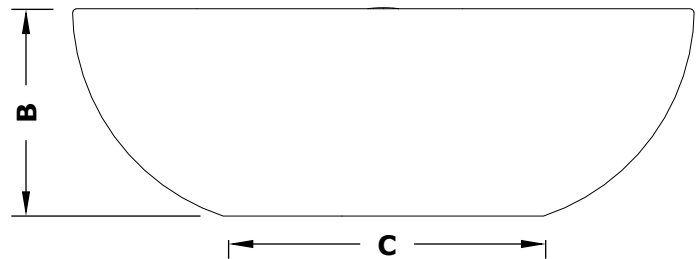

SEDONA FIRE BOWL- GFRC CONCRETE

ISOMETRIC VIEW

TOP VIEW

RIGHT SIDE VIEW

FRONT SIDE VIEW

SKU	A	B	C	D	E	BTU
OPT-27RFO	27"	10"	12"	8"	2.5"	45,000
OPT-33RFO	33"	11"	18"	12"	2.5"	65,000
OPT-27RFOE12V	27"	10"	12"	8"	2.5"	45,000
OPT-33RFOE12V	33"	11"	18"	12"	2.5"	65,000

Fire Bowl Material: GFRC Concrete
 Finish: Smooth Finish
 Pan Material: 304 Stainless Steel
 Burner Material: 304 Stainless Steel

12V ELECTRONIC IGNITION
 ANSI Z21.97-(2017) / CSA 2.41-(2017)

Includes: Pan, Burner, Whistle Free Hose, Black Lava Rock.