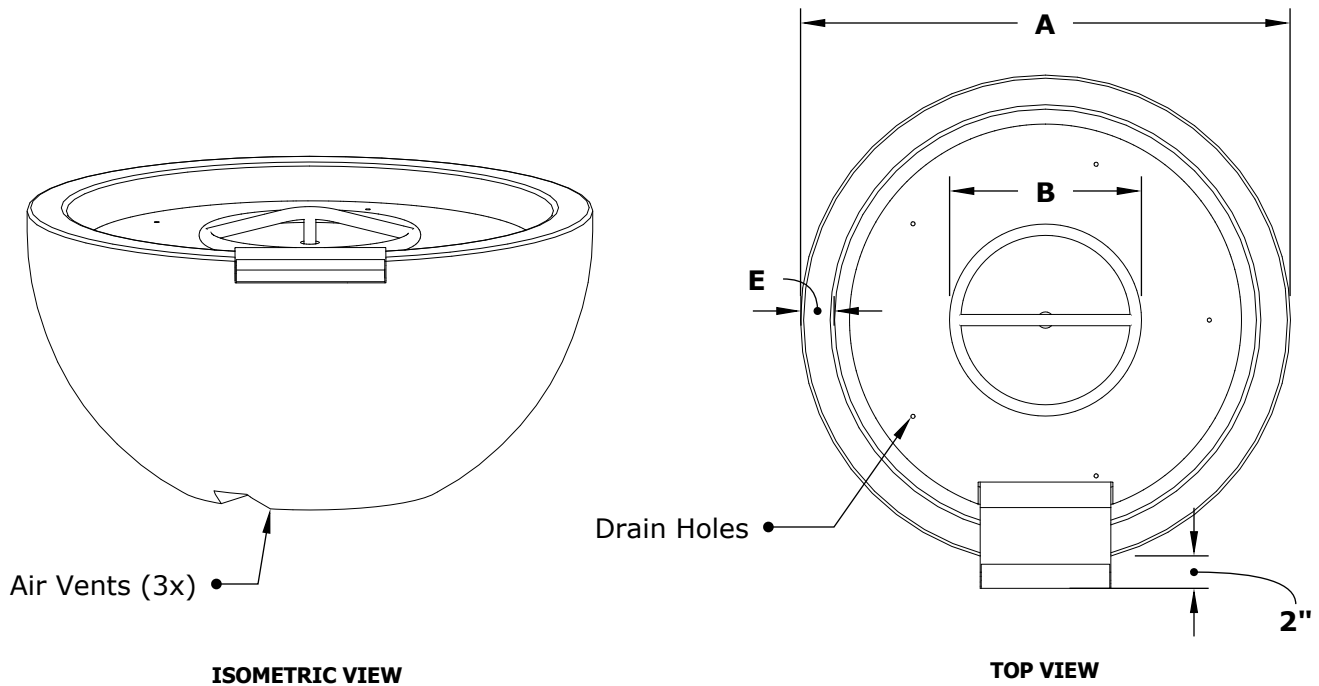

LUNA FIRE WATER BOWL - GFRC CONCRETE

SKU	A	B	C	D	E	BTU
OPT-LUNFW30	30"	8"	15"	14"	2"	45,000
OPT-LUNFW30E12V	30"	8"	15"	14"	2"	45,000
OPT-LUNFW38	38"	12"	16"	22"	2.5"	65,000
OPT-LUNFW38E12V	38"	12"	16"	22"	2.5"	65,000

Fire Pit Material: GFRC Concrete
 Finish: Smooth Finish
 Pan Material: 304 Stainless Steel
 Burner Material: 304 Stainless Steel

12V ELECTRONIC IGNITION
 ANSI Z21.97-(2017) / CSA 2.41-(2017)

Includes: Pan, Burner, Whistle Free Hose, Copper Scupper, Black Lava Rock.