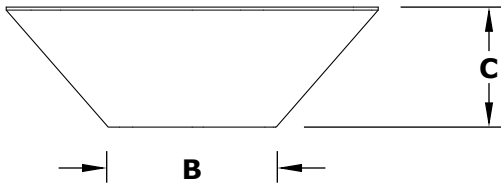

CAZO PLANTER BOWL
GFRC CONCRETE

ISOMETRIC VIEW

TOP VIEW

RIGHT SIDE VIEW

FRONT SIDE VIEW

PART NUMBER	A	B	C
OPT-24RP	24"	9"	9"
OPT-31RP	31"	10"	10"
OPT-36RP	36"	14"	12"
OPT-48RP	48"	20"	16"

Bowl Material: GFRC Concrete