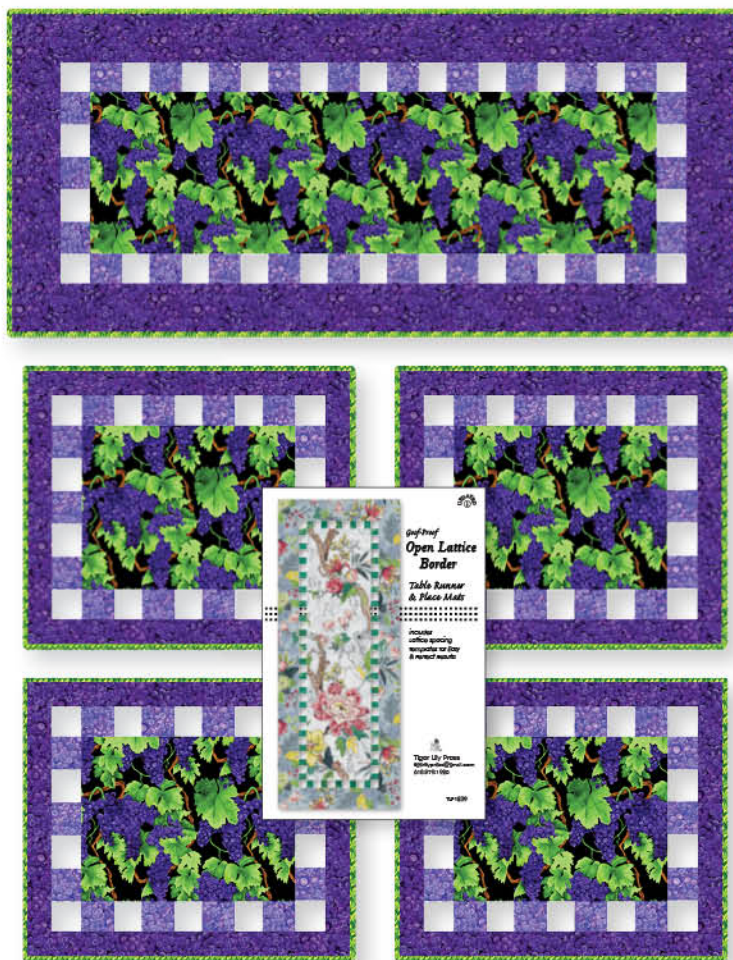

Goof-Proof Open Lattice Border Table Runner & Placemats

By Tiger Lily Press • Designed by Nicole Chambers-Kaya
tigerlilypressgmail.com • Order No. TLP1239
Table Runner: 17" x 43" & 4 Placemats @ 14" x 18"

Fabrics: *	Wine Version:	Purple Version:	1 Kit	10 Kits	20 Kits
Theme Fabric	Wine Grapevine Y3353-48	Dk Purple Grapevine Y3353-28	1 ½ yds	1 bolt	2 bolts
Lattice Pieces	Wine Speckle Y3356-48	Purple Grapes Y3354-27	1 ¼ yds	1 bolt	2 bolts
Outer Border	Lt Wine Grapes Y3354-47	Lt Eggplant Grapes Y3354-46	1 yd	1 bolt	2 bolts
Binding	Green Speckle Y3356-21	Green Scroll Y3355-21	½ yd	1 bolt	1 bolt
Backing	Wine Scroll Y3355-48	Lime Speckle Y3356-18	1 ½ yds	1 bolt	2 bolts

* Combined fabric requirements shown for runner & 4 placemats

Add'l Requirements: Fusible Fleece Pellon 987F~ ¾ yd for Table Runner & 1½ yds for Placemats; ¾" wide Scotch Masking Tape; Fasturn #5 & ½" Wooden Dowel Rod