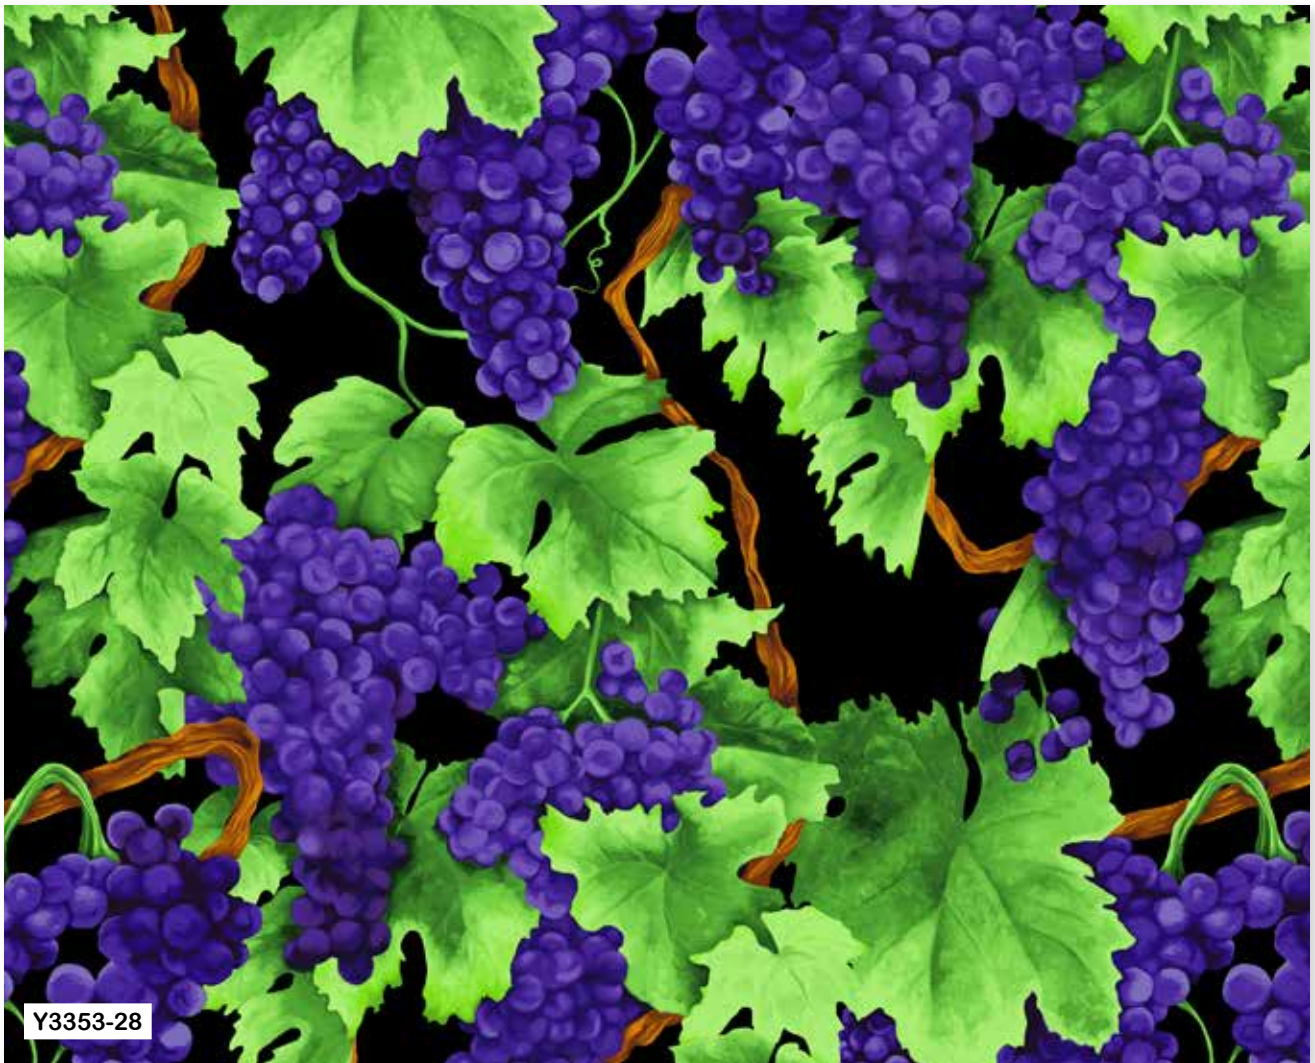

Y3354-47

Y3356-48

Y3355-48

100% Cotton Shirting

30x30/75x75

43 - 44" wide - 15 Yds D/R

Vineyard

by Cedar West

CUT GOODS

Fat Quarters
FQ0340
14 pieces
13 FQs +
2/3 yard panel
Y3352-55*

Fat Eighths
FE0340
13 pieces
(Panel not included)

2.5" Strips
ST0340
40 total pieces
4 each:
Y3353-55
3 each:
Y3353-28, Y3353-48,
Y3354-27, Y3354-46,
Y3354-47, Y3355-27,
Y3355-48, Y3356-48,
Y3356-36, Y3356-21,
Y3355-21, Y3356-18