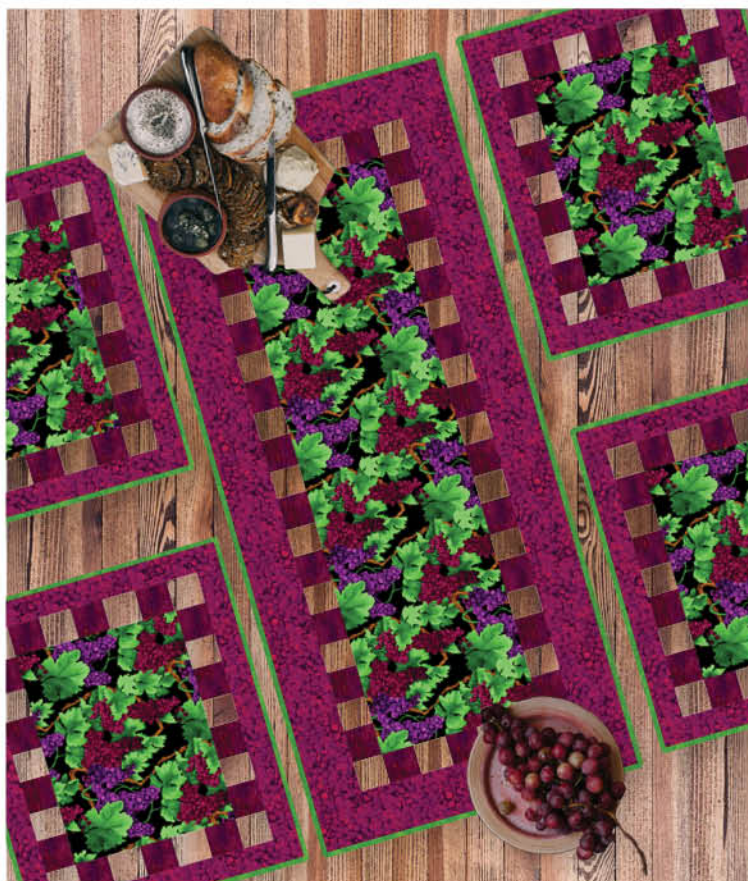

Goof-Proof Open Lattice Border Table Runner & Placemats

By Tiger Lily Press • Designed by Nicole Chambers-Kaya
tigerlilypressgmail.com • Order No. TLP1239
Table Runner: 17" x 43" & 4 Placemats @ 14" x 18"

Fabrics: *	Wine Version:	Purple Version:	1 Kit	10 Kits	20 Kits
Theme Fabric	Wine Grapevine Y3353-48	Dk Purple Grapevine Y3353-28	1 ½ yds	1 bolt	2 bolts
Lattice Pieces	Wine Speckle Y3356-48	Purple Grapes Y3354-27	1 ¼ yds	1 bolt	2 bolts
Outer Border	Lt Wine Grapes Y3354-47	Lt Eggplant Grapes Y3354-46	1 yd	1 bolt	2 bolts
Binding	Green Speckle Y3356-21	Green Scroll Y3355-21	½ yd	1 bolt	1 bolt
Backing	Wine Scroll Y3355-48	Lime Speckle Y3356-18	1 ½ yds	1 bolt	2 bolts

* Combined fabric requirements shown for runner & 4 placemats

Add'l Requirements: Fusible Fleece Pellon 987F~ ¾ yd for Table Runner & 1½ yds for Placemats; ¾" wide Scotch Masking Tape; Fasturn #5 & ½" Wooden Dowel Rod