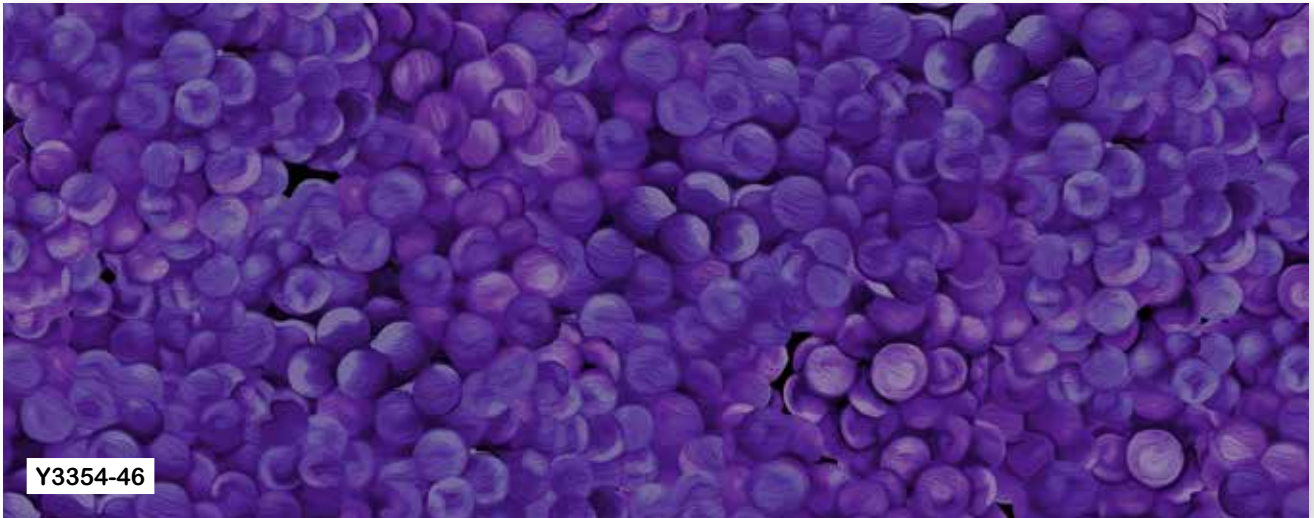

Vineyard

by Cedar West

Y3354-27

Y3354-46

Y3356-36

Y3356-21

Y3356-18