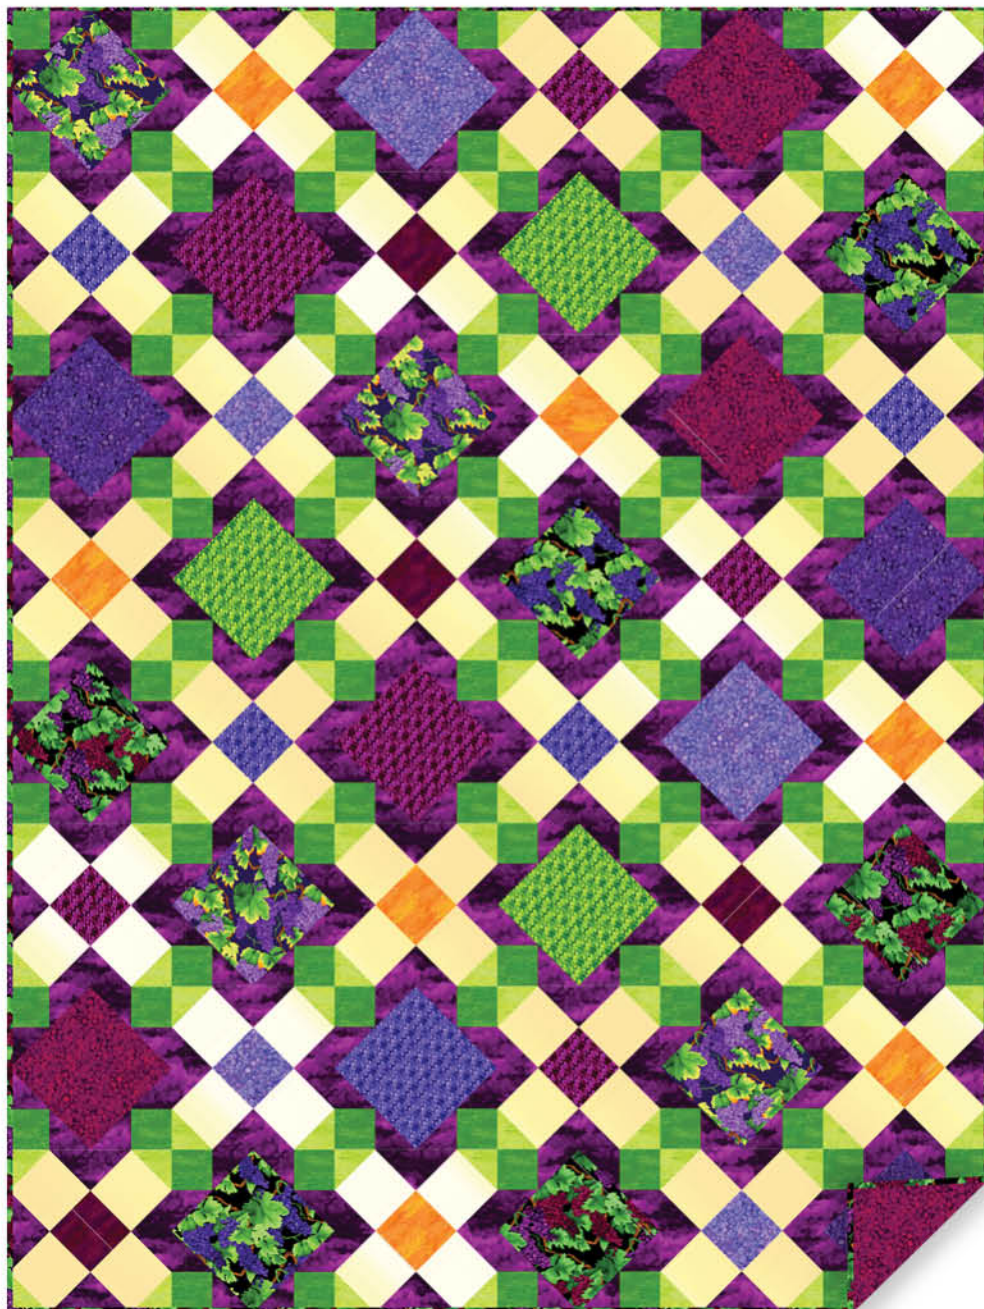

Vineyard

by Cedar West

Y3353-55

100% Cotton Shirting

30x30/75x75

43 - 44" wide - 15 Yds D/R

Vineyard

by Cedar West

<i>Fabrics:</i>	<i>1 Kit</i>	<i>10 Kits</i>	<i>20 Kits</i>
Theme Fabrics (see cutting notes below):			
Vineyard Panel Y3352-55*	⅓ yd	1 bolt	1 bolt
Dk Purple Grapevine Y3353-28**	⅓ yd	1 bolt	1 bolt
Accent Squares:			
Purple Grapes Y3354-27	1 FQ	1 bolt	1 bolt
Lt Wine Grapes Y3354-47	1 FQ	1 bolt	1 bolt
Green Scroll Y3355-21	1 FQ	1 bolt	1 bolt
Lime Speckle Y3356-18	1 FQ	1 bolt	1 bolt
Dk Eggplant Misty Basic Y2539-46	1 FQ	1 bolt	1 bolt
Orange Kinkame Opal K2333-36	1 FQ	1 bolt	1 bolt
Background: Dk Eggplant Grapes Y3354-46	1 yd	1 bolt	2 bolts
Inner Border: Orange Speckle Y3356-36	⅓ yd	1 bolt	1 bolt
Outer Border: Multicolor Grapevine Y3353-55	1 ⅓ yds	1 bolt	2 bolts
Binding: Green Speckle Y3356-21	½ yd	1 bolt	1 bolt
Backing: Purple Scroll Y3355-27	4 ⅓ yds	4 bolts	7 bolts

*From Vineyard Panel, Fussycut a total of (8) 9½" Squares.

**From Dk Purple Grapevine, Fussycut (4) 9½" Squares.

Vineyard

by Cedar West

Summer Waltz

By Charisma's Corner
 Designed by Charisma Horton
 charismascorner.com
 Order No. CH-207
 Finished Size: 72" x 96"

Fabrics:

Fabric A (listed as Black on pattern): Dk Eggplant Misty Basic Y2539-46	1 Kit	10 Kits	20 Kits
Fabric B (listed as White on pattern): Lt Yellow Kinkame Shades K2666-8	2 1/3 yds	2 bolts	4 bolts
Fabric C (listed as Green on pattern): Green Speckle Y3356-21	2 yds	2 bolts	3 bolts
Fabric D (listed as Pale Green on pattern): Lime Speckle Y3356-18	1 1/4 yds	1 bolt	2 bolts
Fabric E & F* (listed as Yellow & Multicolor Centers on pattern): Vineyard 10" Square Pack TSQ0340	3/4 yd	1 bolt	1 bolt
Binding: Wine Grapevine Y3353-48	1 pack	10 packs	20 packs
Backing: Lt Wine Grapes Y3354-47	3/4 yd	1 bolt	1 bolt
	6 yds	4 bolts	8 bolts