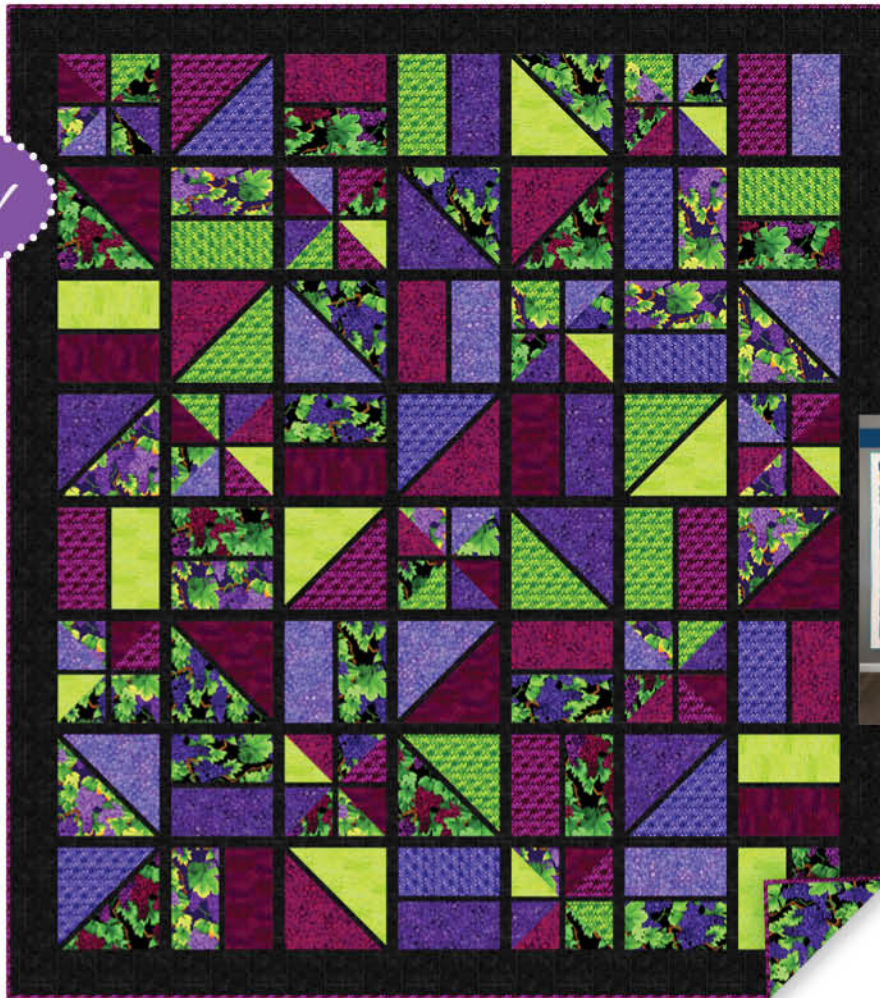

Backslash

By Robin Pickens Quilt Patterns • robinpickens.com • Order No. RPQP-BS132
Twin Size Shown: 74" x 83½" • Lap & Queen Sizes also included

New!

Fabrics:	1 Kit	10 Kits	20 Kits
Blocks (11 fabrics):			
Dk Purple Grapevine Y3353-28 (also used in backing below)*	½ yd	1 bolt	1 bolt
Wine Grapevine Y3353-48	½ yd	1 bolt	1 bolt
Multicolor Grapevine Y3353-55	½ yd	1 bolt	1 bolt
Purple Grapes Y3354-27	½ yd	1 bolt	1 bolt
Dk Eggplant Grapes Y3354-46	½ yd	1 bolt	1 bolt
Lt Wine Grapes Y3354-47	½ yd	1 bolt	1 bolt
Green Scroll Y3355-21	½ yd	1 bolt	1 bolt
Purple Scroll Y3355-27	½ yd	1 bolt	1 bolt
Wine Scroll Y3355-48 (incl. binding)	1 ¼ yds	1 bolt	2 bolts
Lime Speckle Y3356-18	½ yd	1 bolt	1 bolt
Wine Speckle Y3356-48	½ yd	1 bolt	1 bolt
Background: Black Dappled Basic Y2949-3	2 ¾ yds	2 bolts	4 bolts
*Add'l Backing: Dk Purple Grapevine Y3353-28	5 ½ yds	4 bolts	8 bolts