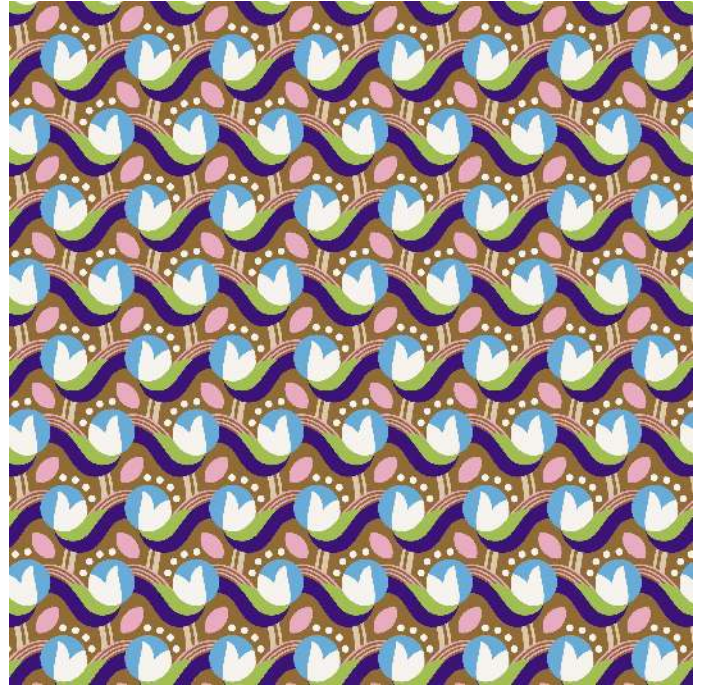

dashwood
studio

KALEIDOSCOPE - ACE LAWN

KALEIDOSCOPE - ACE LAWN by Sholto Drumlanrig - 58/59" wide

ETA Jun/Jul 2021

KAL 1812 Green

KAL 1812 Navy

KAL 1812 Red

KAL 1812 Royal

KALEIDOSCOPE - ACE LAWN by Sholto Drumlanrig - 58/59" wide

ETA Jun/Jul 2021

KAL 1814 Blue

KAL 1814 Green

KAL 1814 Pink

KAL 1814 Red

KALEIDOSCOPE - ACE LAWN by Sholto Drumlanrig - 58/59" wide

ETA Jun/Jul 2021

KAL 1817 Green

KAL 1817 Navy

KAL 1817 Pink

KAL 1817 Red

KALEIDOSCOPE - ACE LAWN by Sholto Drumlanrig - 58/59" wide

ETA Jun/Jul 2021

KAL 1818 Blue

KAL 1818 Brown

KAL 1817 Pink

KALEIDOSCOPE - ACE LAWN by Sholto Drumlanrig - 58/59" wide

ETA Jun/Jul 2021

KAL 1819 Navy

KAL 1819 Pink

KAL 1819 Plum

KAL 1819 Royal

KALEIDOSCOPE - ACE LAWN by Sholto Drumlanrig - 58/59" wide