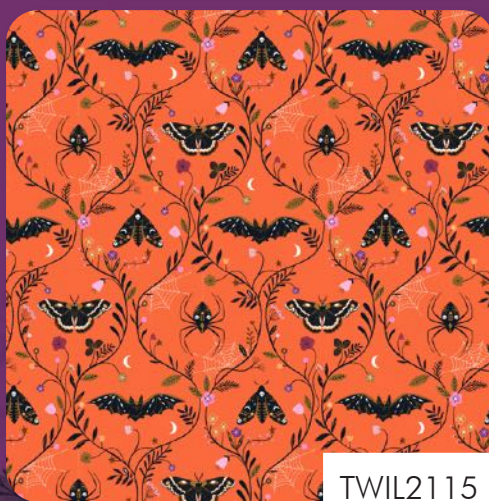

SAFA2160

SAFA2161

TWILIGHT

BY BETHAN JANINE

dashwood
studio

Availability: June/July 2022

Material: Quilting Cotton

Width: 44/45" – 112/114cm

Weight: 145 g/sqm

dashwood
studio

WINTER FOLK

BY SALLY PAYNE

Availability: July/Aug 2022

Material: Quilting Cotton

Width: 44/45" - 112/114cm

Weight: 145 g/sqm