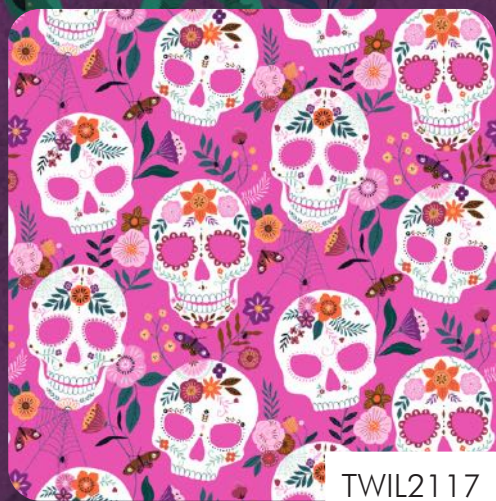

SAFA2160

SAFA2161

TWILIGHT

BY BETHAN JANINE

dashwood
studio

Availability: June/July 2022

Material: Quilting Cotton

Width: 44/45" – 112/114cm

Weight: 145 g/sqm

dashwood
studio

WINTER FOLK

BY SALLY PAYNE

Availability: July/Aug 2022

Material: Quilting Cotton

Width: 44/45" - 112/114cm

Weight: 145 g/sqm