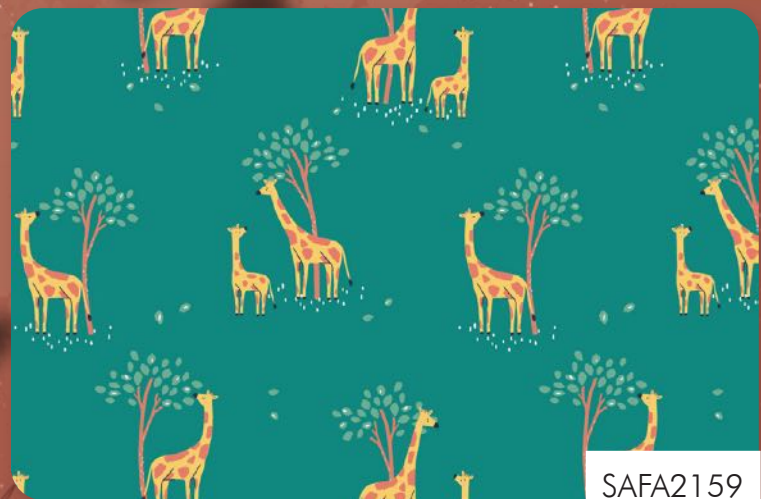

dashwood
studio

Availability: July/Aug 2022

Material: Quilting Cotton

Width: 44/45" – 112/114cm

Weight: 145 g/sqm

SAFARI DAYS

BY KATE L JONES

dashwood
studio

Availability: Sept/Oct 2022

Material: Quilting Cotton

Width: 44/45" – 112/114cm

Weight: 145 g/sqm

SAFA2156

SAFA2157

SAFA2158

SAFA2159

SAFA2160

SAFA2161

TWILIGHT

BY BETHAN JANINE

dashwood
studio

Availability: June/July 2022

Material: Quilting Cotton

Width: 44/45" – 112/114cm