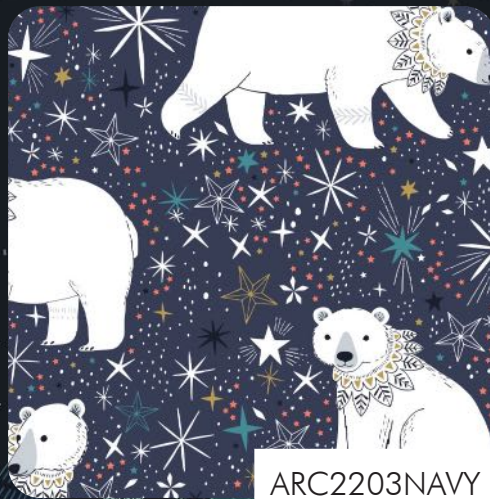

Width: 44/45" – 112/114cm

Weight: 145 g/sqm

ADVENT2136

ANIMAL MAGIC BY BEE BROWN

dashwood
studio

Availability: Sept/Oct 2022

Material: Quilting Cotton

Width: 44/45" – 112/114cm

Weight: 145 g/sqm

ANIMAL CRACKERS

BY WENDY KENDALL

dashwood
studio

Availability: July/Aug 2022

Material: Quilting Cotton

Width: 44/45" – 112/114cm

Weight: 145 g/sqm

ARCTIC

BY BETHAN JANINE

dashwood
studio

Availability: Aug/Sept 2022

Material: Quilting Cotton

Width: 44/45" – 112/114cm

Weight: 145 g/sqm

BRODERI

BY ISOLETTO DESIGN

dashwood
studio

Availability: Oct/Nov 2022

Material: Quilting Cotton

Width: 44/45" – 112/114cm

Weight: 145 g/sqm

BROD2190SPICE

BROD2190STORM