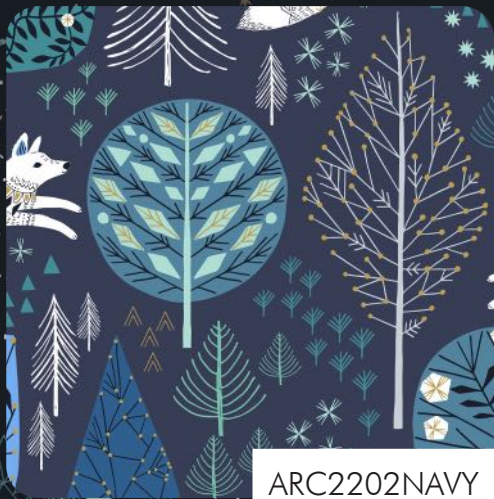

Width: 44/45" – 112/114cm

Weight: 145 g/sqm

ADVENT2136

ANIMAL MAGIC BY BEE BROWN

dashwood
studio

Availability: Sept/Oct 2022

Material: Quilting Cotton

Width: 44/45" – 112/114cm

Weight: 145 g/sqm

ANIMAL CRACKERS

BY WENDY KENDALL

dashwood
studio

Availability: July/Aug 2022

Material: Quilting Cotton

Width: 44/45" – 112/114cm

Weight: 145 g/sqm

ARCTIC

BY BETHAN JANINE

dashwood
studio

Availability: Aug/Sept 2022

Material: Quilting Cotton

Width: 44/45" – 112/114cm

Weight: 145 g/sqm

BRODERI

BROD2191NIGHT

BROD2191PETROL

BROD2193INK

BROD2193TEAL

BROD2192BLUE

BROD2192INDIGO

BROD2195RUST

BROD2196DENIM