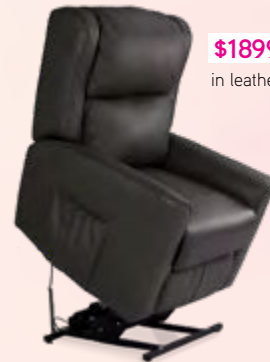

$1899
in leather

Baltimore Lift Chair

Dual motor lift chair. Available in taupe, black & dark grey leather. 145kg weight capacity. Fabric options also available.