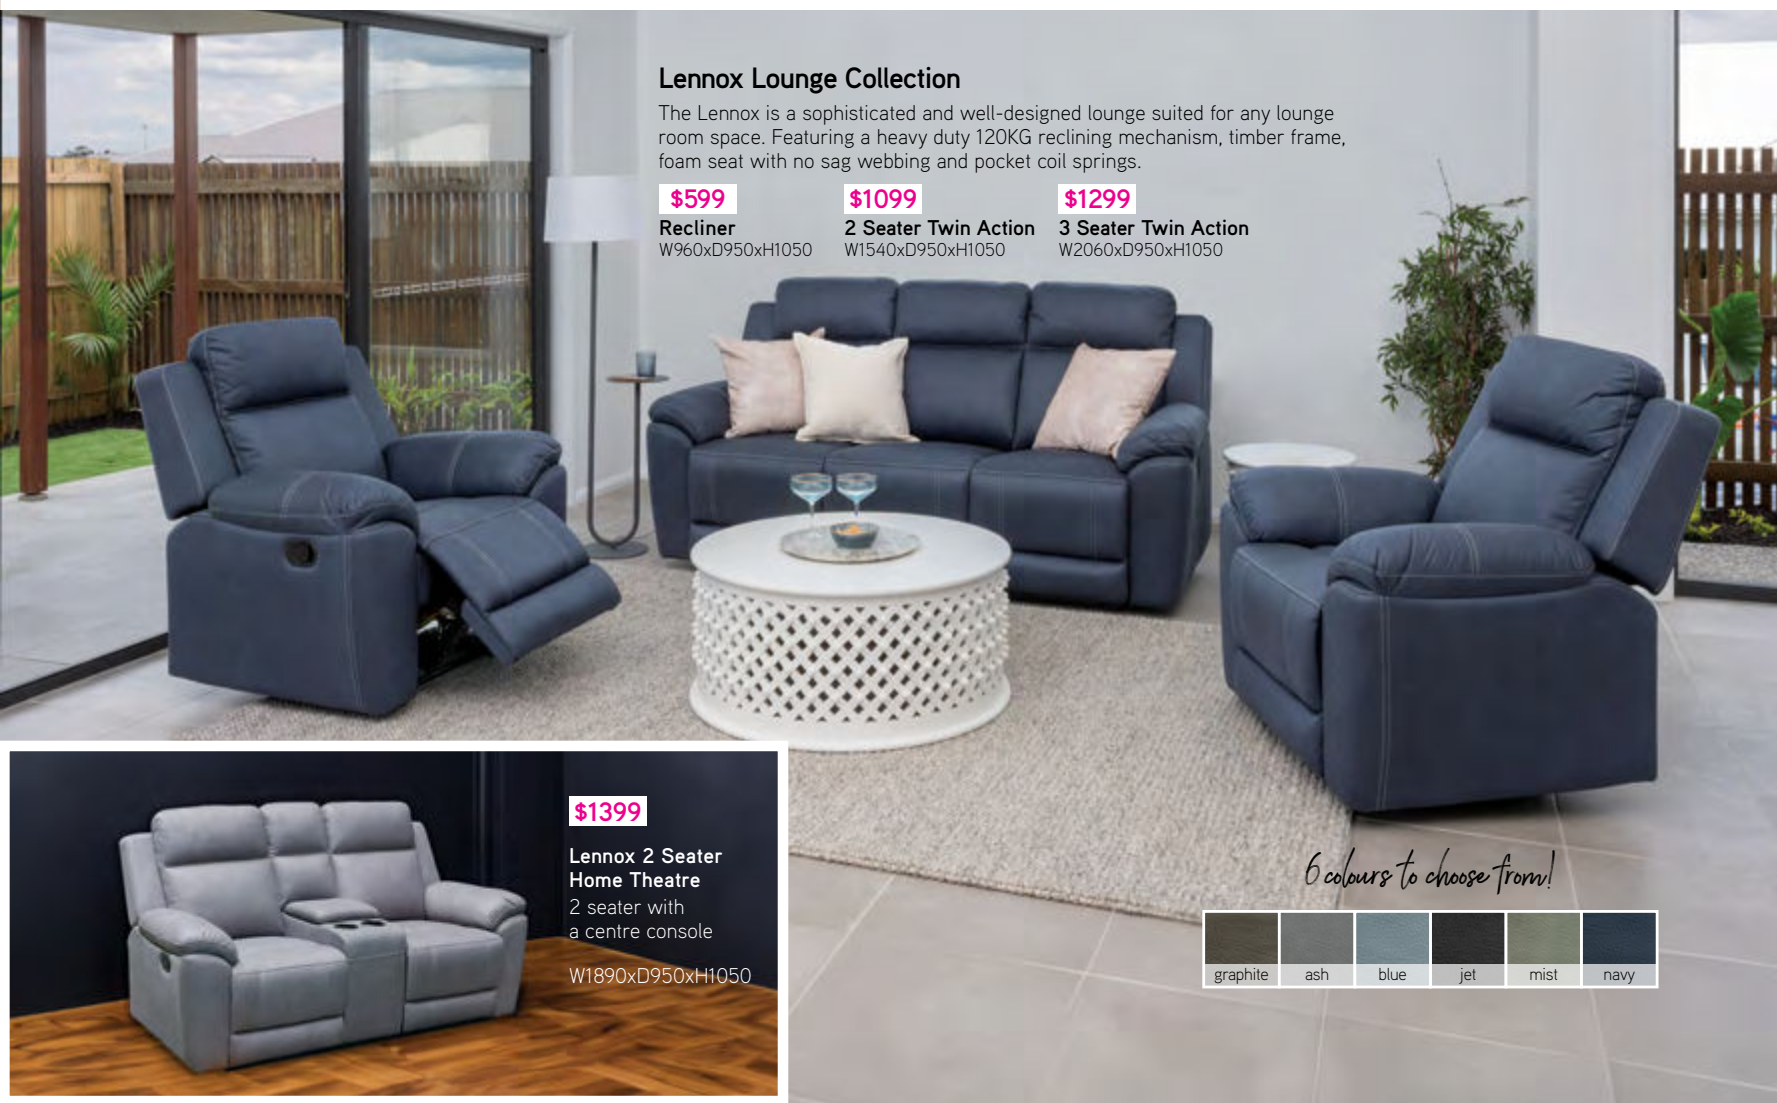

Lennox Lounge Collection

The Lennox is a sophisticated and well-designed lounge suited for any lounge room space. Featuring a heavy duty 120KG reclining mechanism, timber frame, foam seat with no sag webbing and pocket coil springs.

$599
Recliner
W960xD950xH1050

$1099
2 Seater Twin Action
W1540xD950xH1050

$1299
3 Seater Twin Action
W2060xD950xH1050

$1399
Lennox 2 Seater Home Theatre
2 seater with a centre console
W1890xD950xH1050

6 colours to choose from!