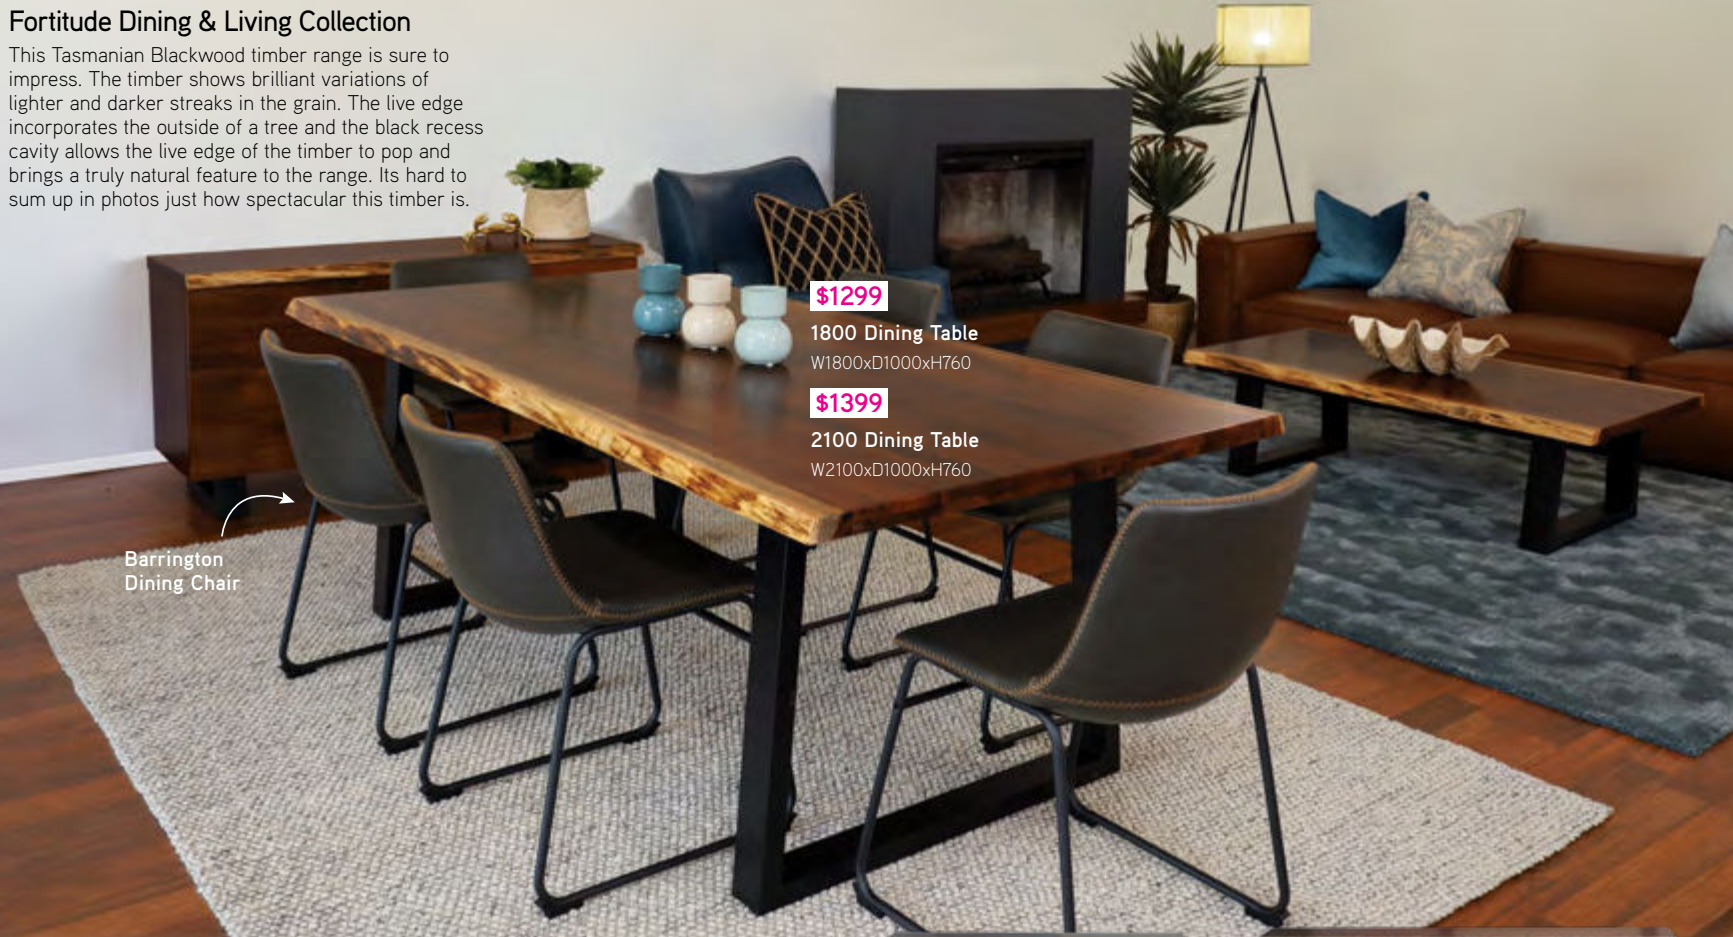

Fortitude Dining & Living Collection

This Tasmanian Blackwood timber range is sure to impress. The timber shows brilliant variations of lighter and darker streaks in the grain. The live edge incorporates the outside of a tree and the black recess cavity allows the live edge of the timber to pop and brings a truly natural feature to the range. Its hard to sum up in photos just how spectacular this timber is.

Barrington Dining Chair

$1299

1800 Dining Table

W1800xD1000xH760

$1399

2100 Dining Table

W2100xD1000xH760

W1700xD450xH600